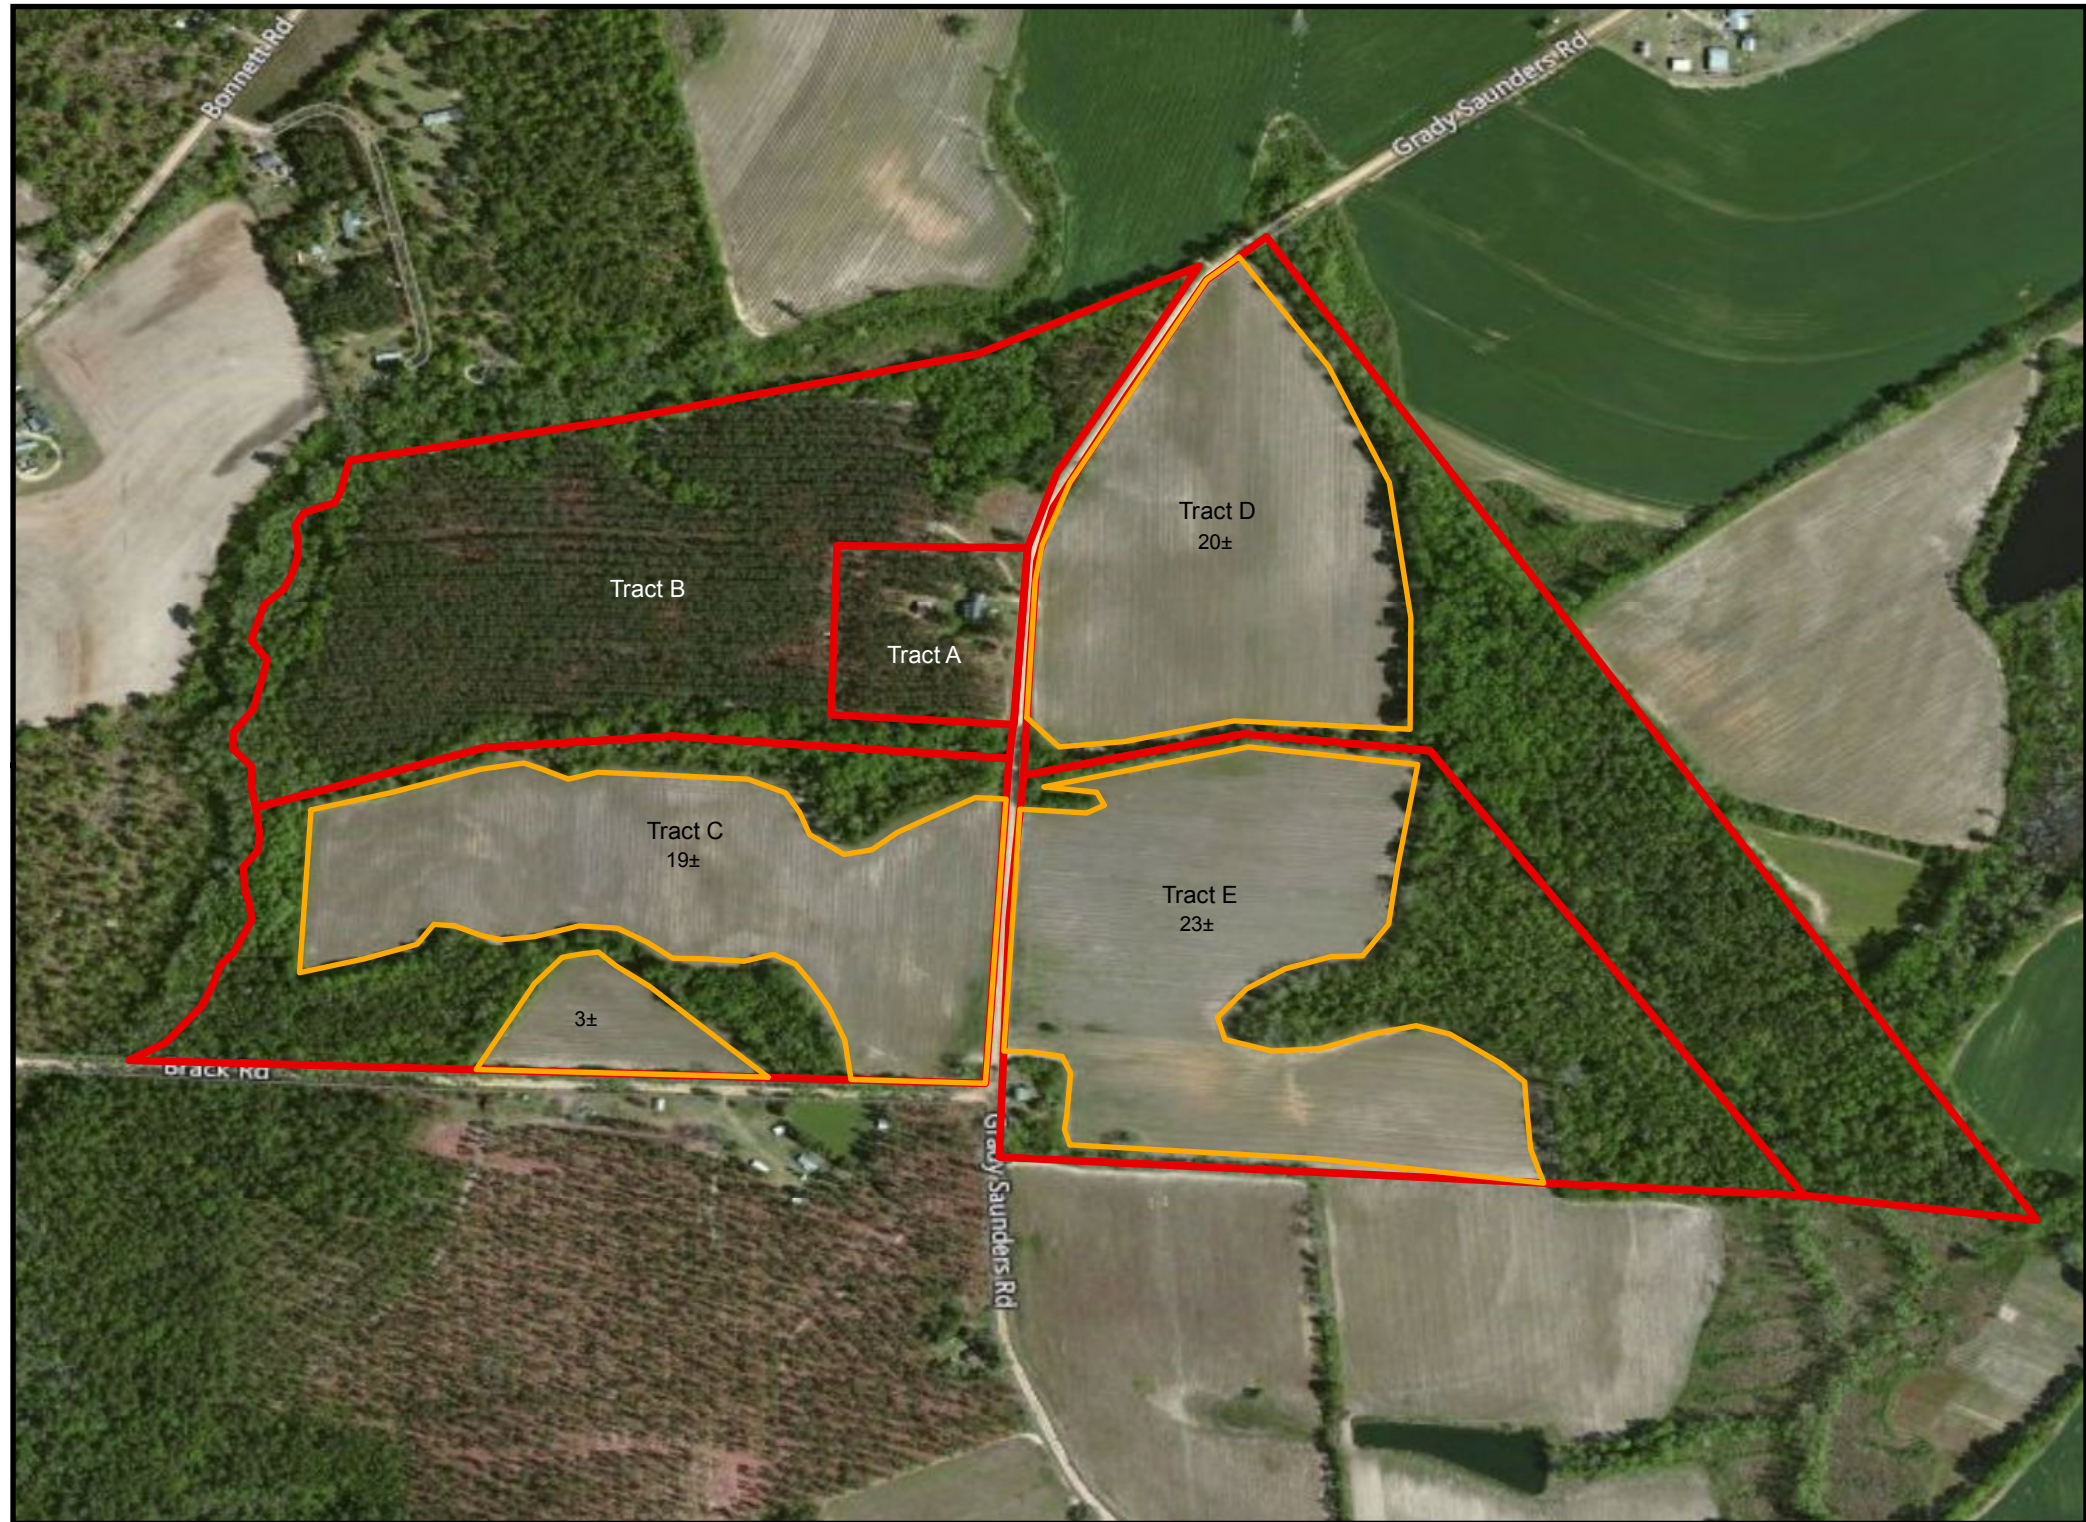

Roberts Farm

170± Acres

Bulloch Co, Ga

Legend

- Tract A 5± acres w/ Home
- Tract B 42± acres w/ Home
- Tract C 40± acres
- Tract D 47± acres
- Tract E 40± acres
- TC_Fields
- TD_Fields
- TE_Fields

PLANTATION PROPERTIES & LAND INVESTMENTS, LLC