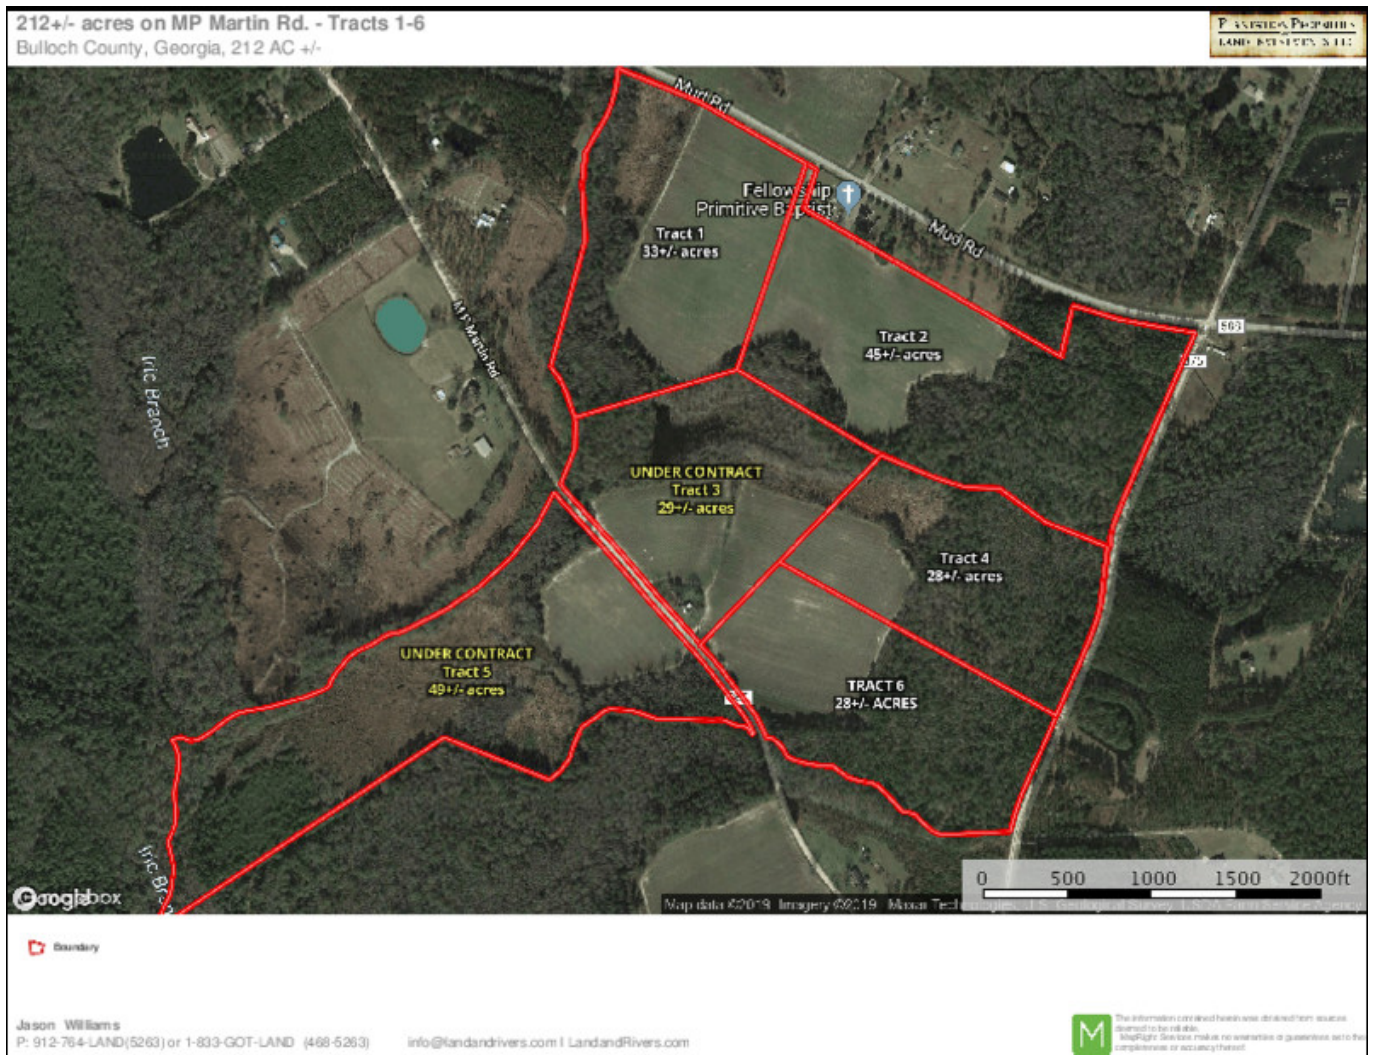

## MP Martin - Tract 6

This property is 28± acres of open and wooded land, located in Southeast Bulloch County, in the highly sought after Brooklet school district! It features 11± acres of cultivated land with frontage along MP Martin Road and Sand Hill Road; which would make it the perfect place to build your dream home. Just minutes from downtown Brooklet and convenient to Statesboro and I-16. See map for additional tracts available! Call Jason Williams today to schedule a showing. 912.764.LAND(5263)

## Divided Aerial - Tracts 1-6

## Location map

## TOPO map