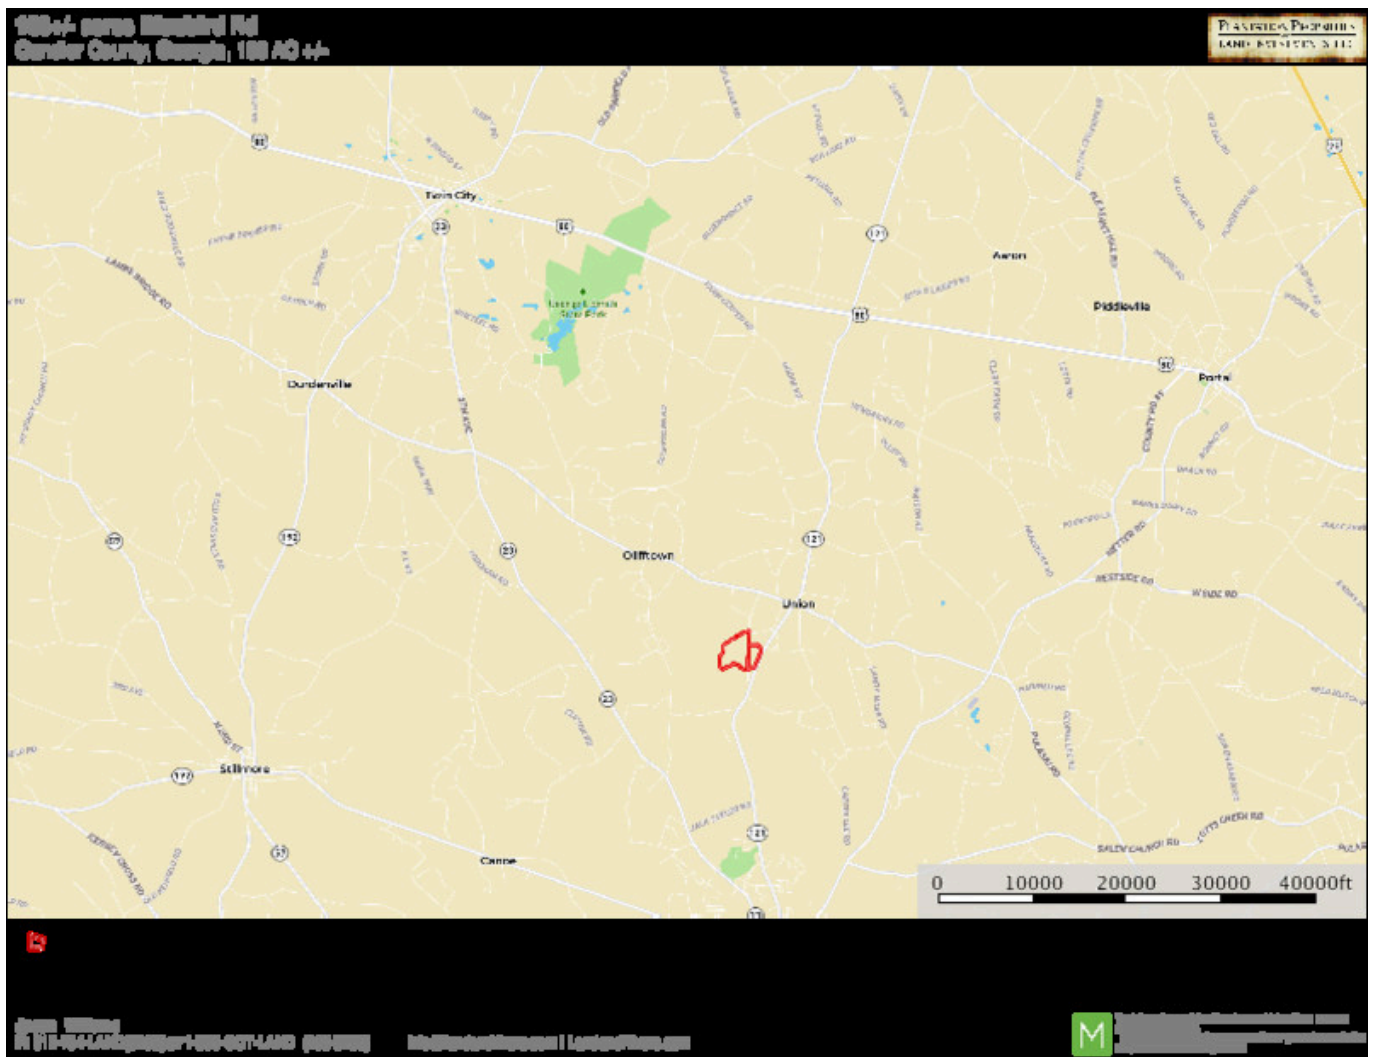

Bluebird Farm

Published on Plantation Properties & Land Investments, LLC (<https://landanddrivers.com>)

Soil map