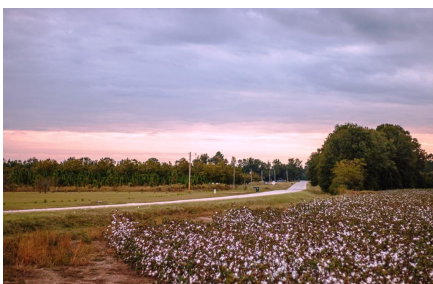

Bluebird Farm

Published on Plantation Properties & Land Investments, LLC (<https://landanddrivers.com>)