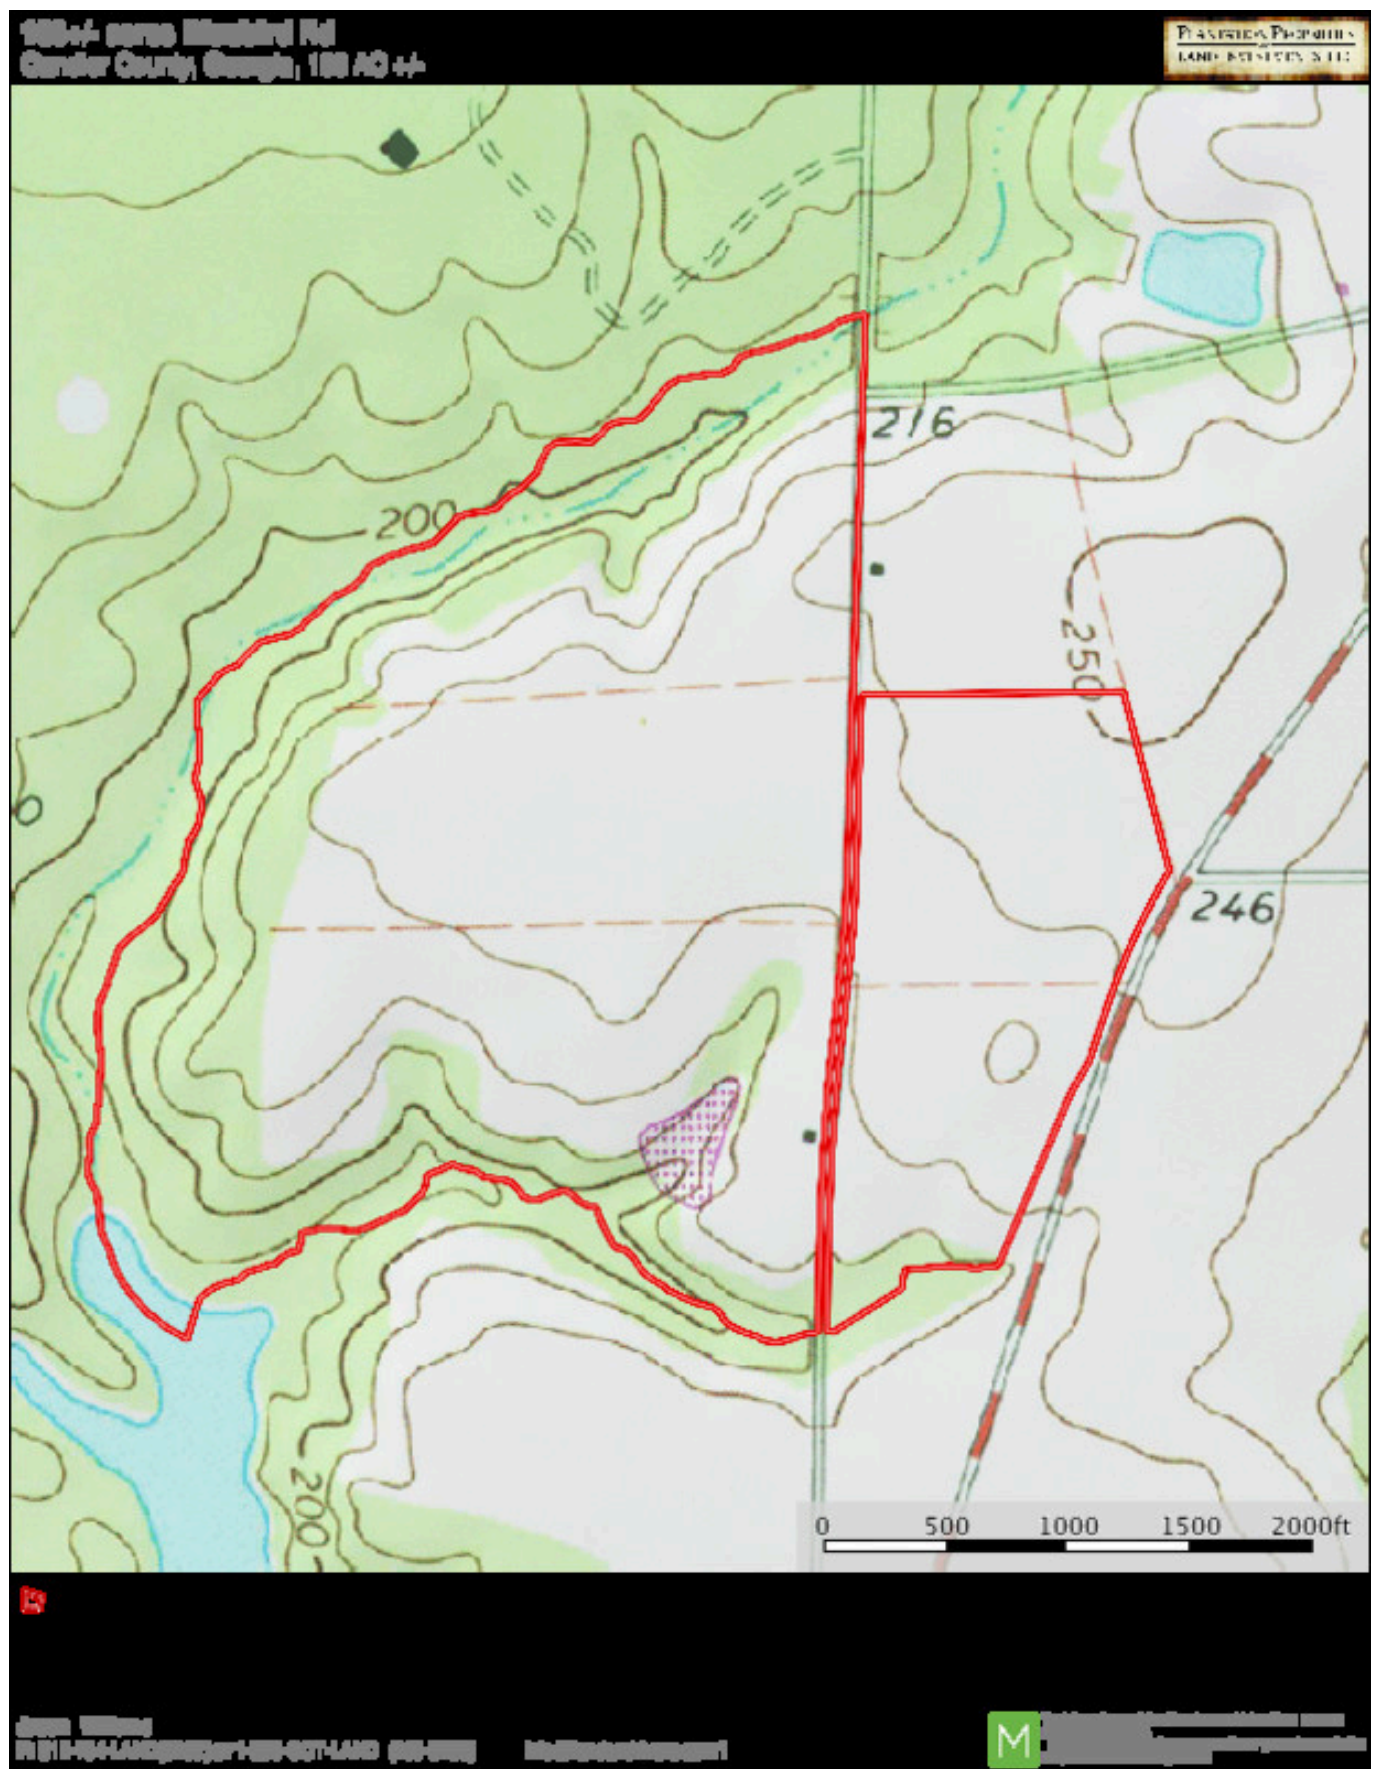

## Bluebird Farm

Bluebird Farm has it all; irrigated farmland, planted pines, a pond and natural hardwood areas. The property is 188± acres north of Metter, GA with frontage on both sides of Bluebird Rd. and frontage on Highway 121. It consists of 129± acres of cultivated farmland with 105± under irrigation, a 4± acre pond, 15± acres 8-9 year old pine plantation and the remainder of the property is natural hardwoods. There is also a 6-tower Valley pivot that is approximately 6 years old and a 6" well that pumps in the pond. Just a 25 minute drive to downtown Statesboro and an hour from Savannah, GA. This farm would be a great investment opportunity for any buyer. Make it your new farm, future home site or venture property! Call Jason Williams today to view this property 912.764.LAND(5263)

## Aerial map

## Topo map

## Location map