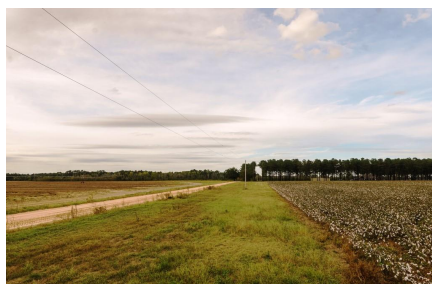

Bluebird Farm

Published on Plantation Properties & Land Investments, LLC (<https://landanddrivers.com>)