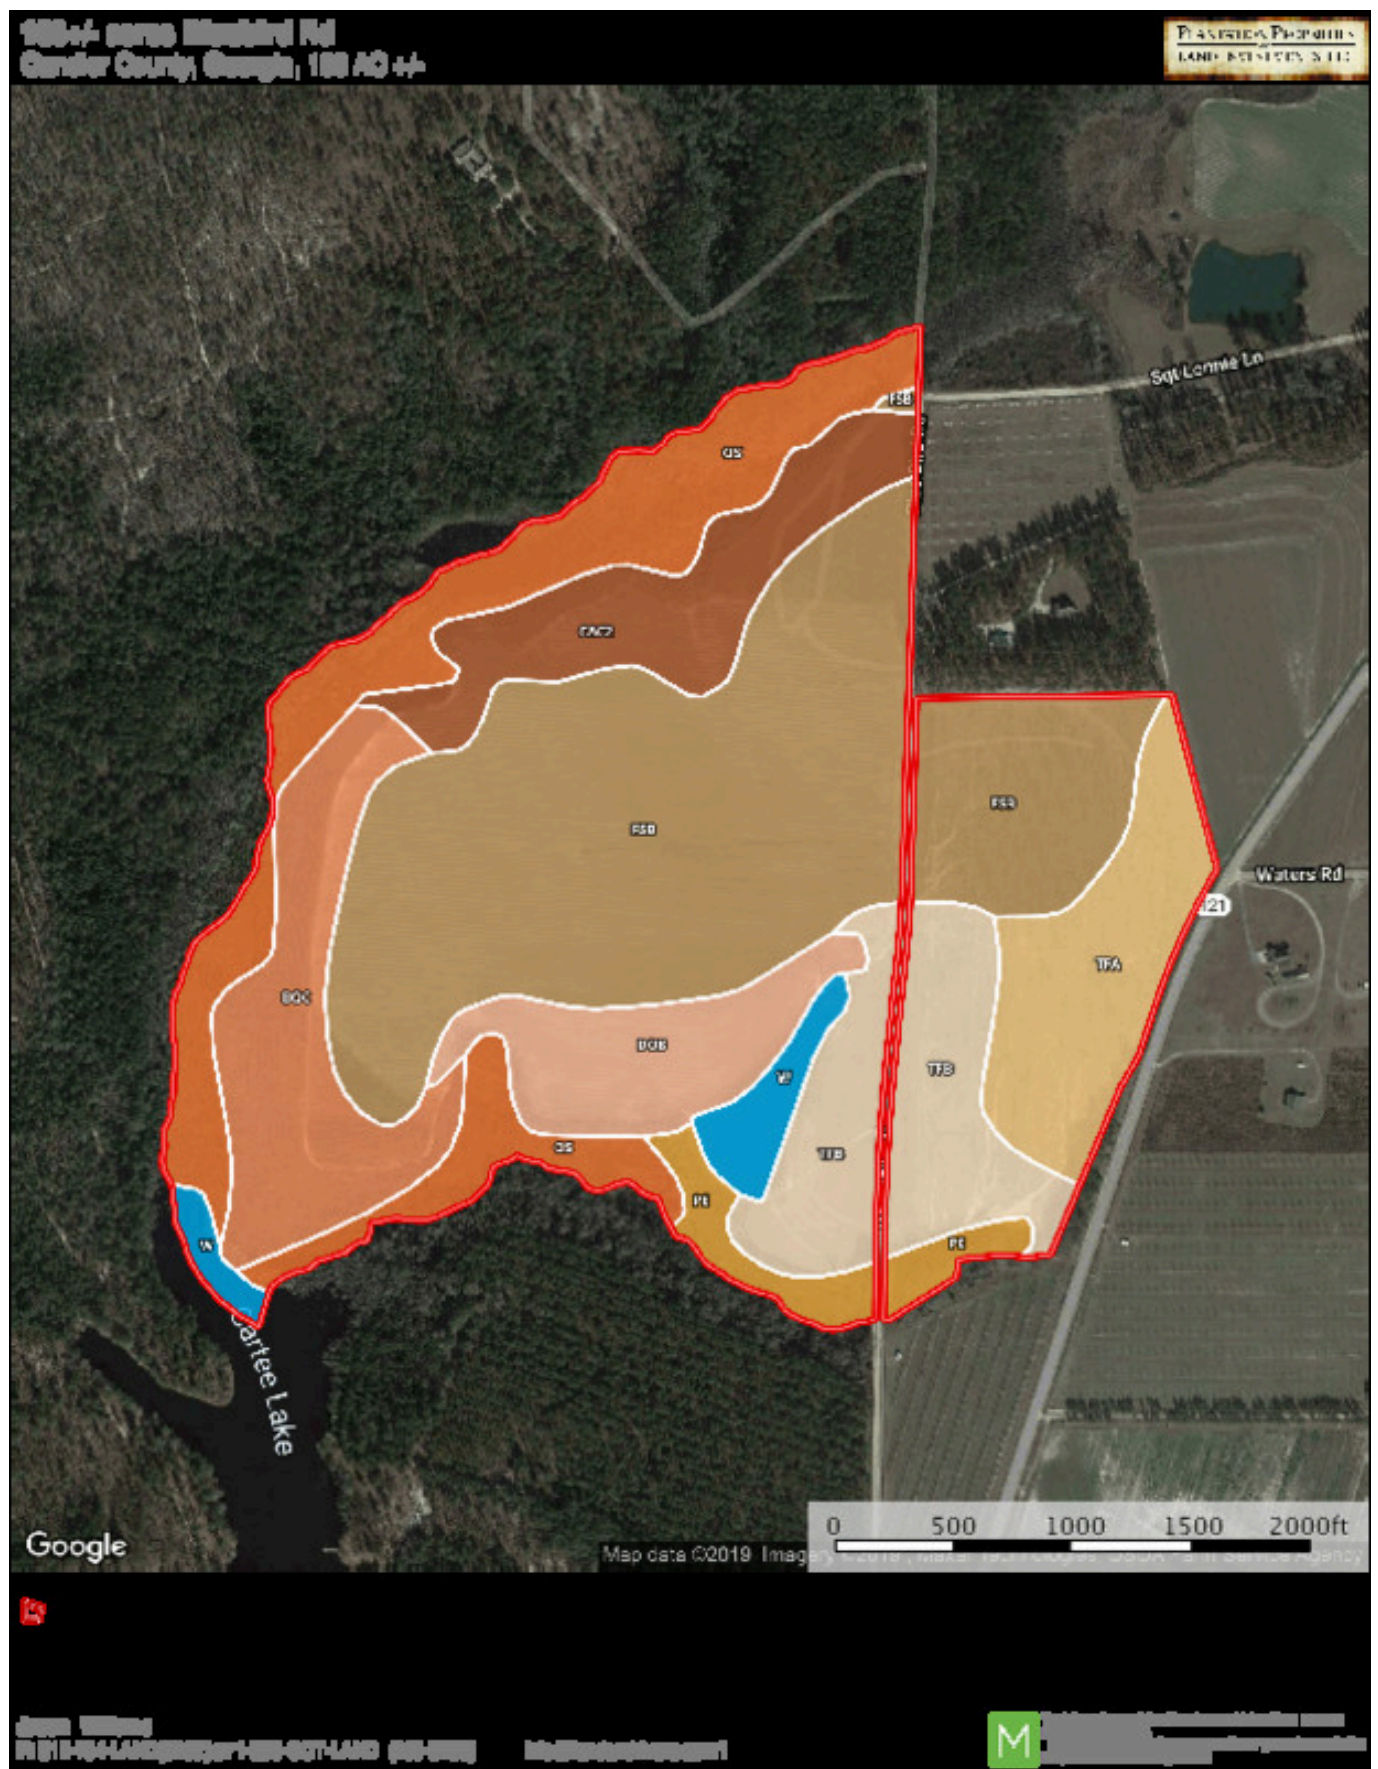

Bluebird Farm

Published on Plantation Properties & Land Investments, LLC (<https://landanddrivers.com>)

Source URL: <https://landanddrivers.com/property/bluebird-farm>