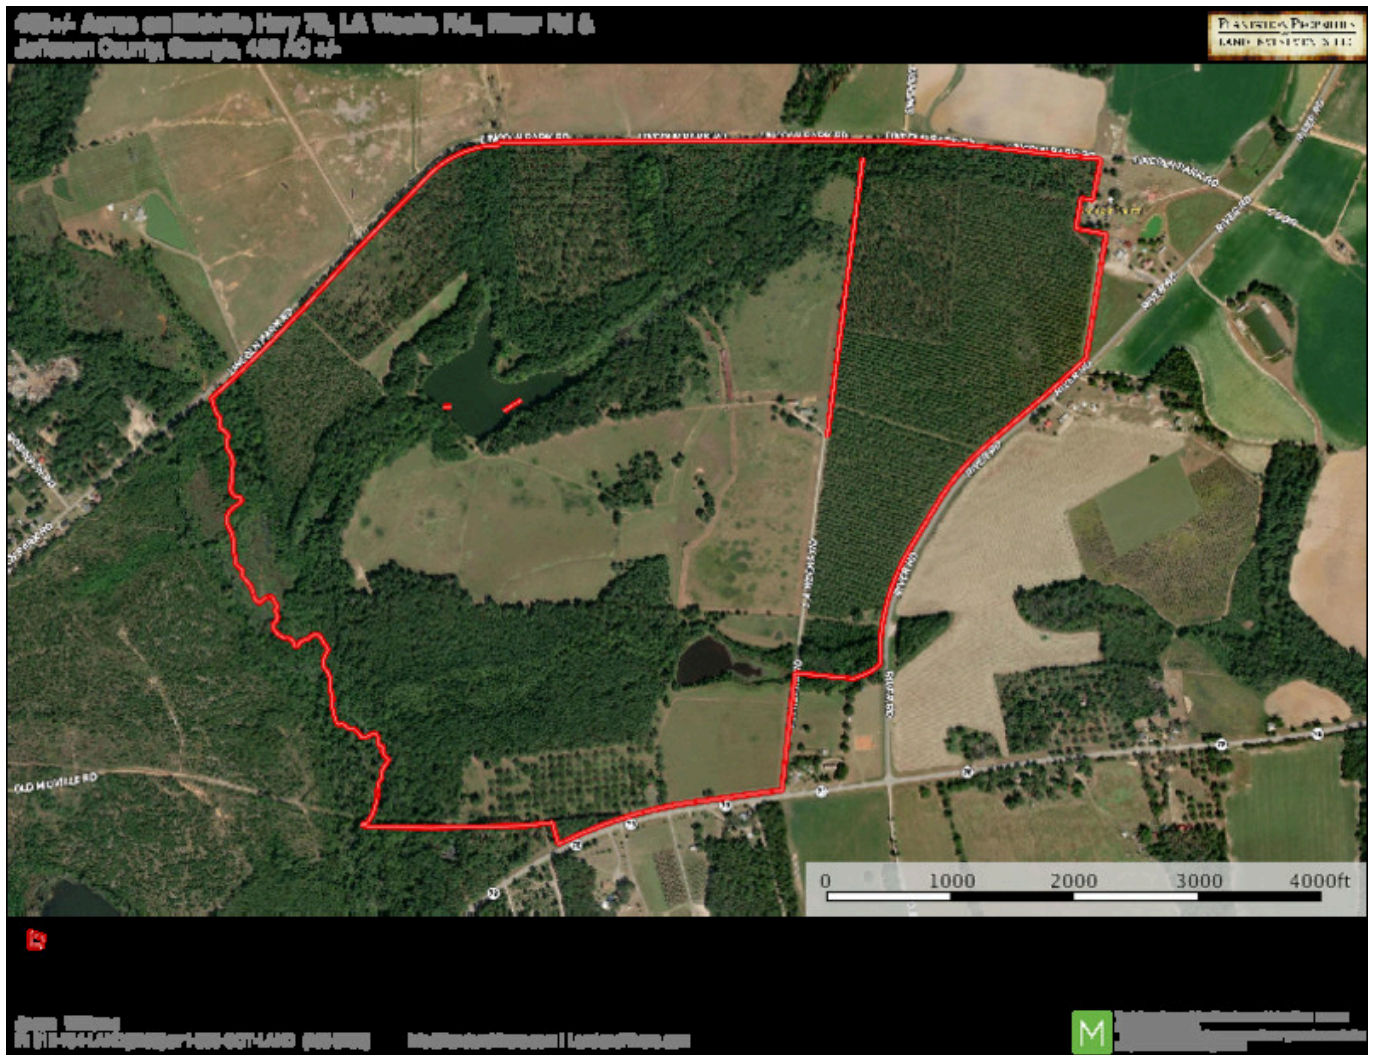

Sherrod Branch

Published on Plantation Properties & Land Investments, LLC (<https://landanddrivers.com>)

Source URL: <https://landanddrivers.com/property/sherrod-branch>