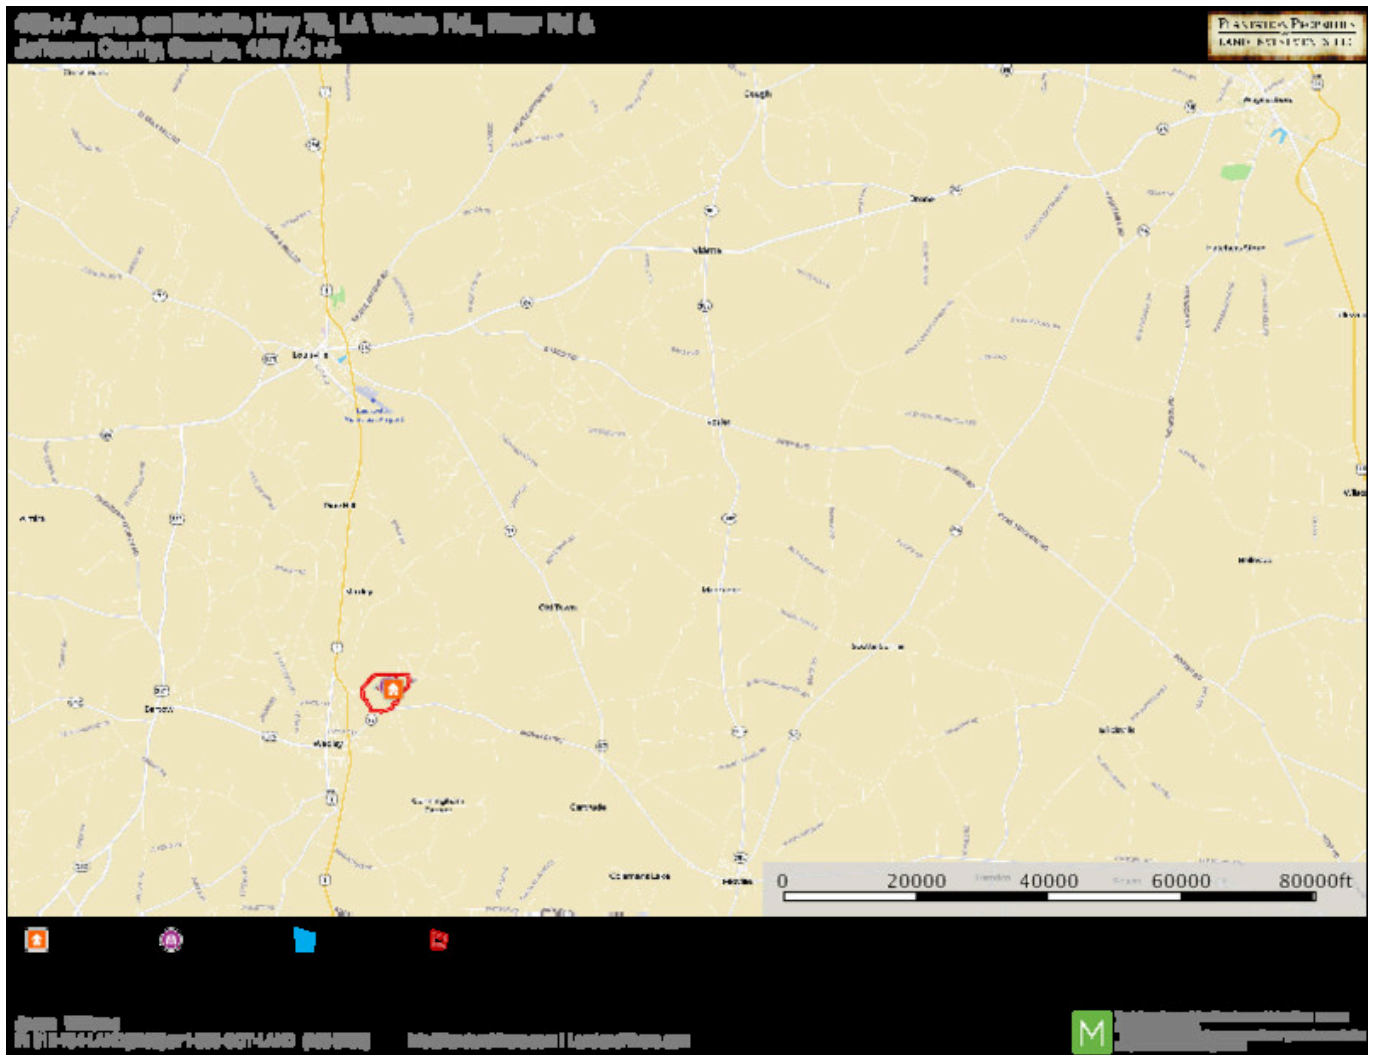

Sherrod Branch

Published on Plantation Properties & Land Investments, LLC (<https://landandrivers.com>)

TOPO Map