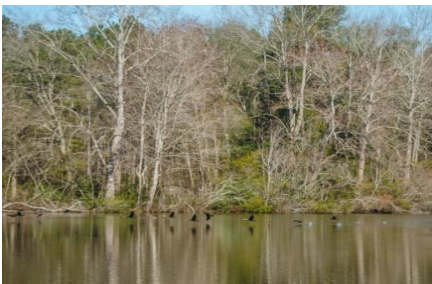

Sherrod Branch

Published on Plantation Properties & Land Investments, LLC (<https://landandrivers.com>)

Per Acre Price: $2,800.00

Phone Number: 912.764.LAND(5263)

Email: info@LandandRivers.com

Google Maps link: [View Larger Map](#)