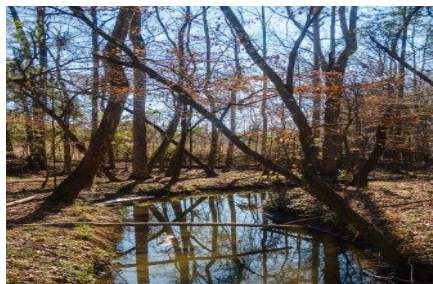

Sherrod Branch

Published on Plantation Properties & Land Investments, LLC (<https://landandrivers.com>)