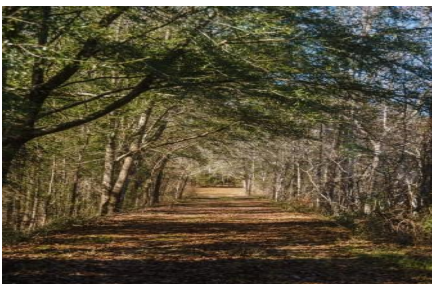

Sherrod Branch

Published on Plantation Properties & Land Investments, LLC (<https://landandrivers.com>)