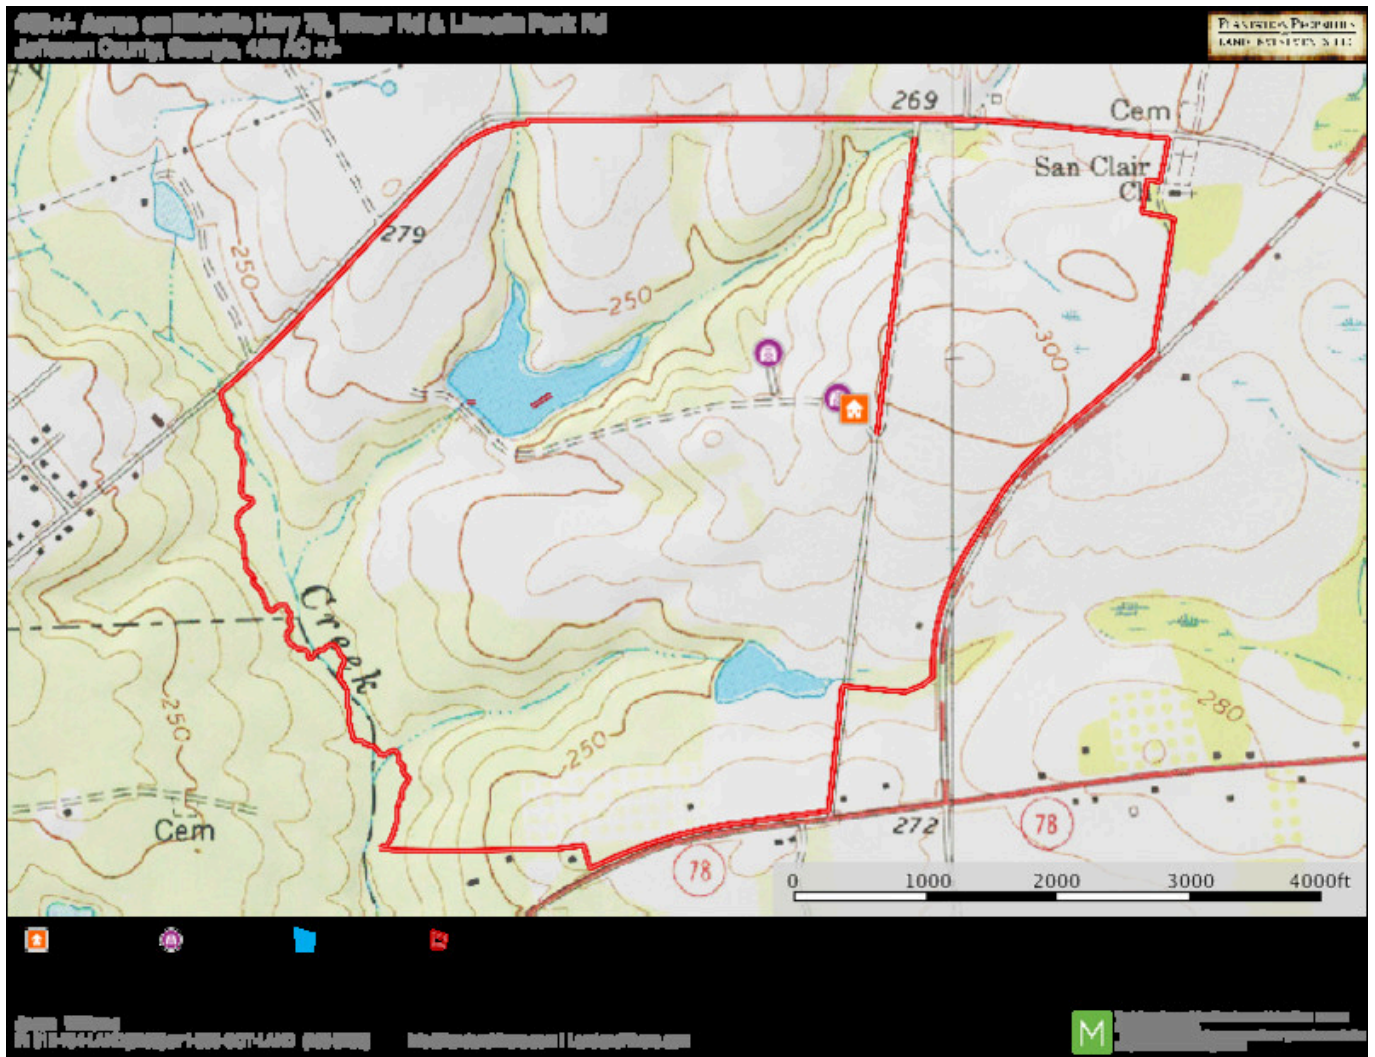

Sherrod Branch

Sherrod Branch is a 463± acre farm located in Jefferson County, GA, southeast of Louisville near the Wadley community. This diversified property has been managed to promote the perfect mix of timber investment, recreational, and agricultural opportunities across its unique rolling topography. Bordered by Boggy Gut Creek, it boasts a 3± acre pond, a deep 9± acre lake with a dock and well, and Sherrod Branch (a naturally occurring artesian spring). Timber on the property consists of 83± acres of 14 year-old Longleaf pine (65 acres of which were planted with skip rows for raking straw), 89± acres of mature Loblolly pine, a 12± acre pecan orchard, and 135± acres of natural pine and hardwoods buffering the pond, lake, and creeks. The center of the farm is primarily open pastures and includes a dove field and food plots—perfect for observing deer, turkey, and quail. Improvements include a residence built in the 1950s with 1,763 heated square feet, 3 bedrooms, and 2 baths. The homestead is complimented by a 1,914 square foot garage, shop, and pole barn. Adjacent to the pecan grove, there is a cozy 875 square foot cottage with 2 bedrooms and 1 bath, ideal for a caretaker residence or guest lodging. This well-maintained property is the perfect family retreat, surrounded by farms, framed by wetlands and quiet roads, and ready to call home! Call us today to set up a time to view this beautiful farm! 912.764.LAND(5263)

Location Map

Sherrod Branch

Published on Plantation Properties & Land Investments, LLC (<https://landandrivers.com>)

TOPO Map

Sherrod Branch

Published on Plantation Properties & Land Investments, LLC (<https://landanddrivers.com>)