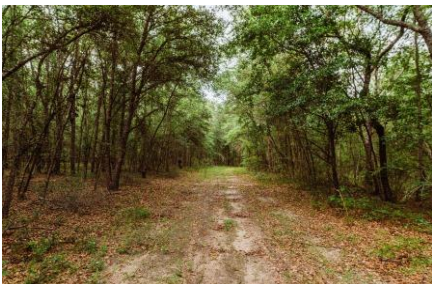

Sandhill Creek

Published on Plantation Properties & Land Investments, LLC (<https://landandrivers.com>)