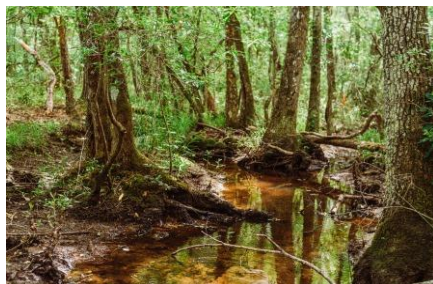

Sandhill Creek

Published on Plantation Properties & Land Investments, LLC (<https://landandrivers.com>)