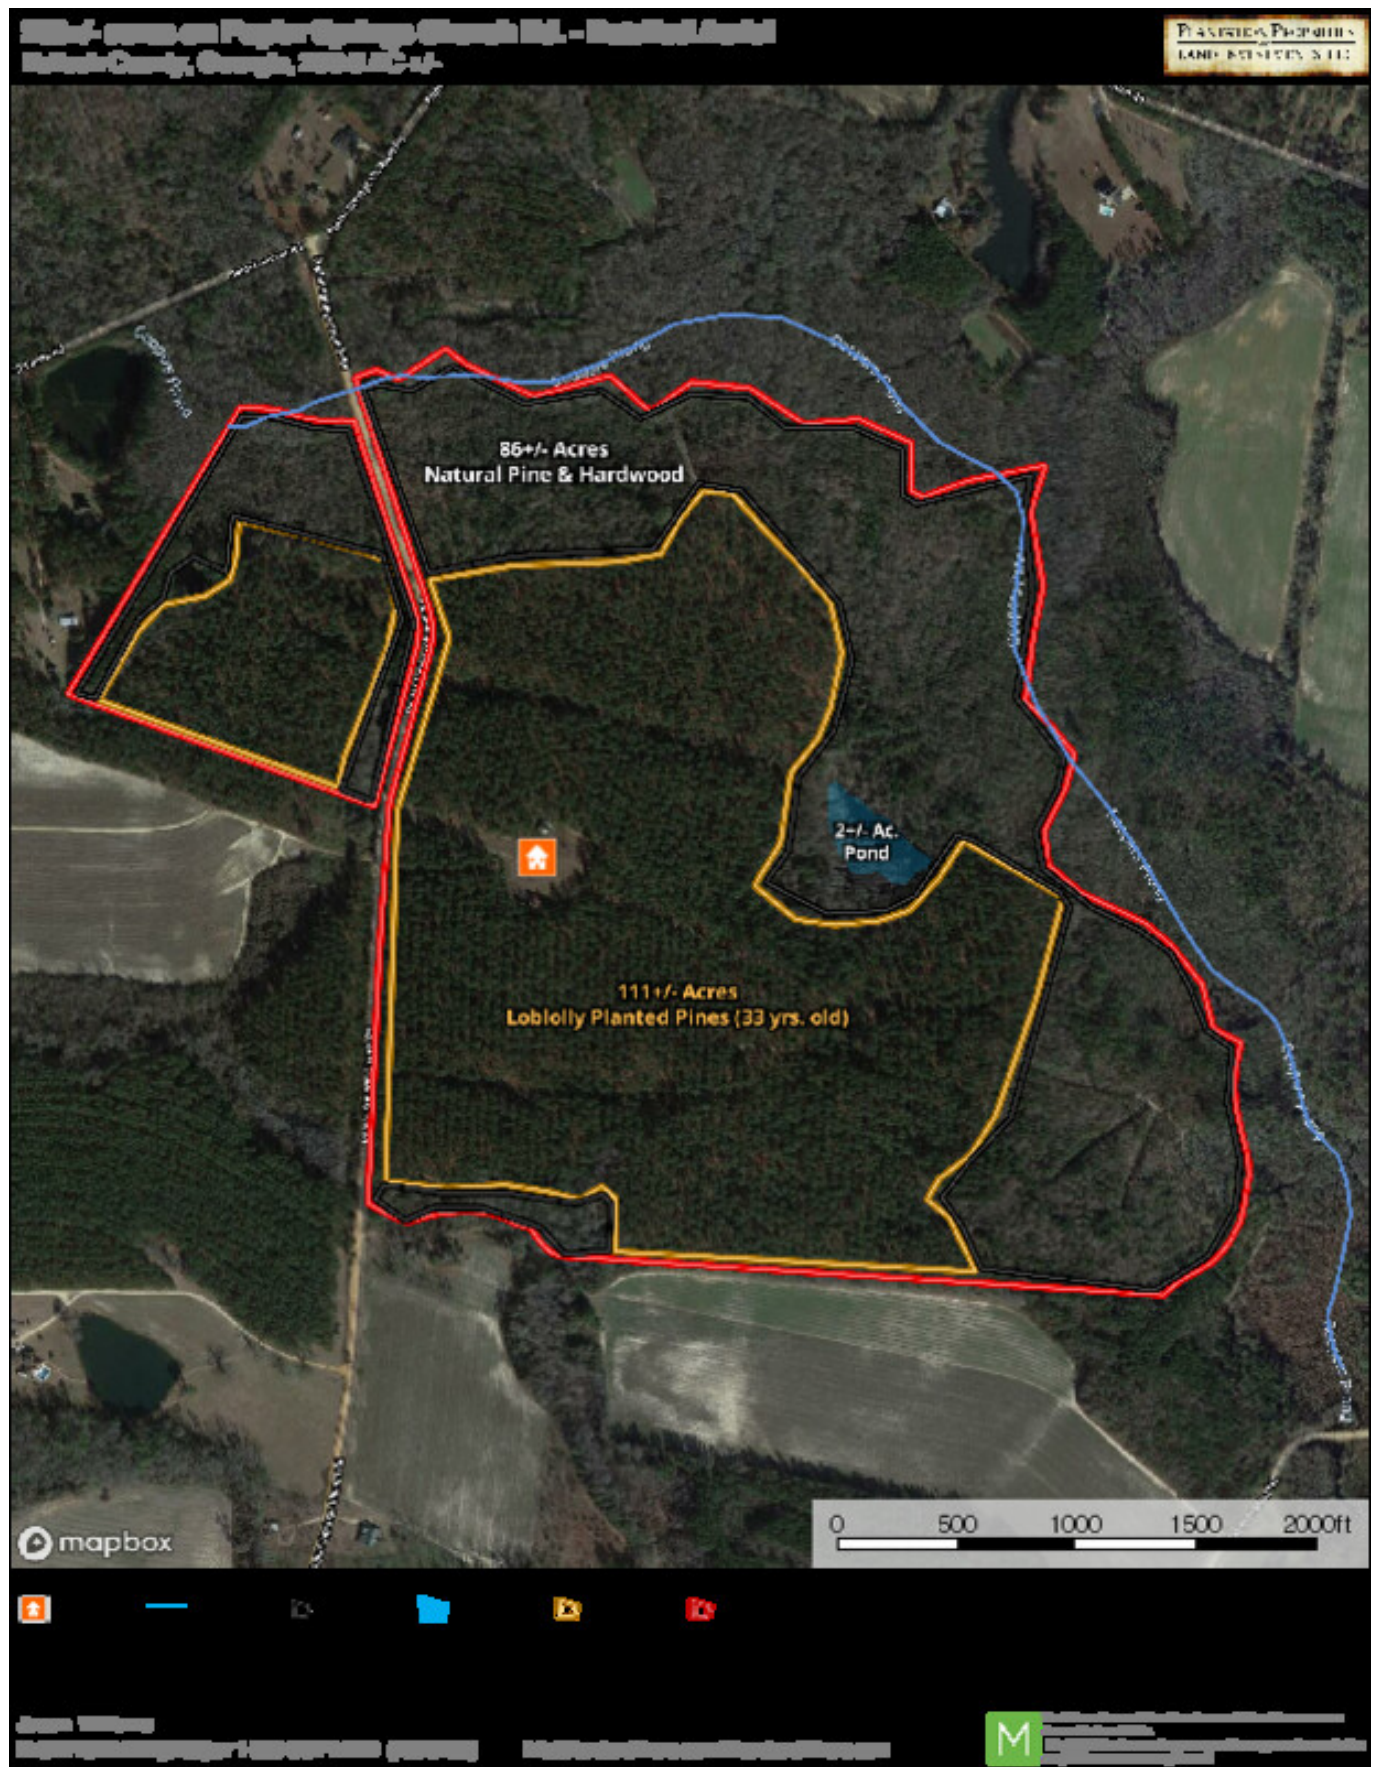

## Poplar Springs

Timber Investment, home place, recreational and hunting! Poplar Springs is 200± acres located in Bulloch County between Portal and Twin City, on Poplar Springs Church Rd. This is a nice tract with ample opportunity to enjoy the outdoors and obtain a good land investment. The property features a 1,475 sq ft brick house built in 1974; with 2 bedrooms and 2 bathrooms, 2 storage sheds, pole barn and a 5± acre pond. There are 111± acres of 33 yr. old Loblolly pines, and 86± acres of natural pine and hardwoods. This property has dirt road frontage, a great interior road system and an array of wildlife; including deer, turkey and numerous other small game. This would be a great place to call home or a weekend get-a-way! Located only 15 miles from downtown Statesboro, 2 hours from Macon, and 1.5 hours from Savannah or Augusta. Call Jason Williams today and schedule a time to take a tour! 912.764.LAND(5263)

## Aerial Map

## Location Map

## TOPO Map