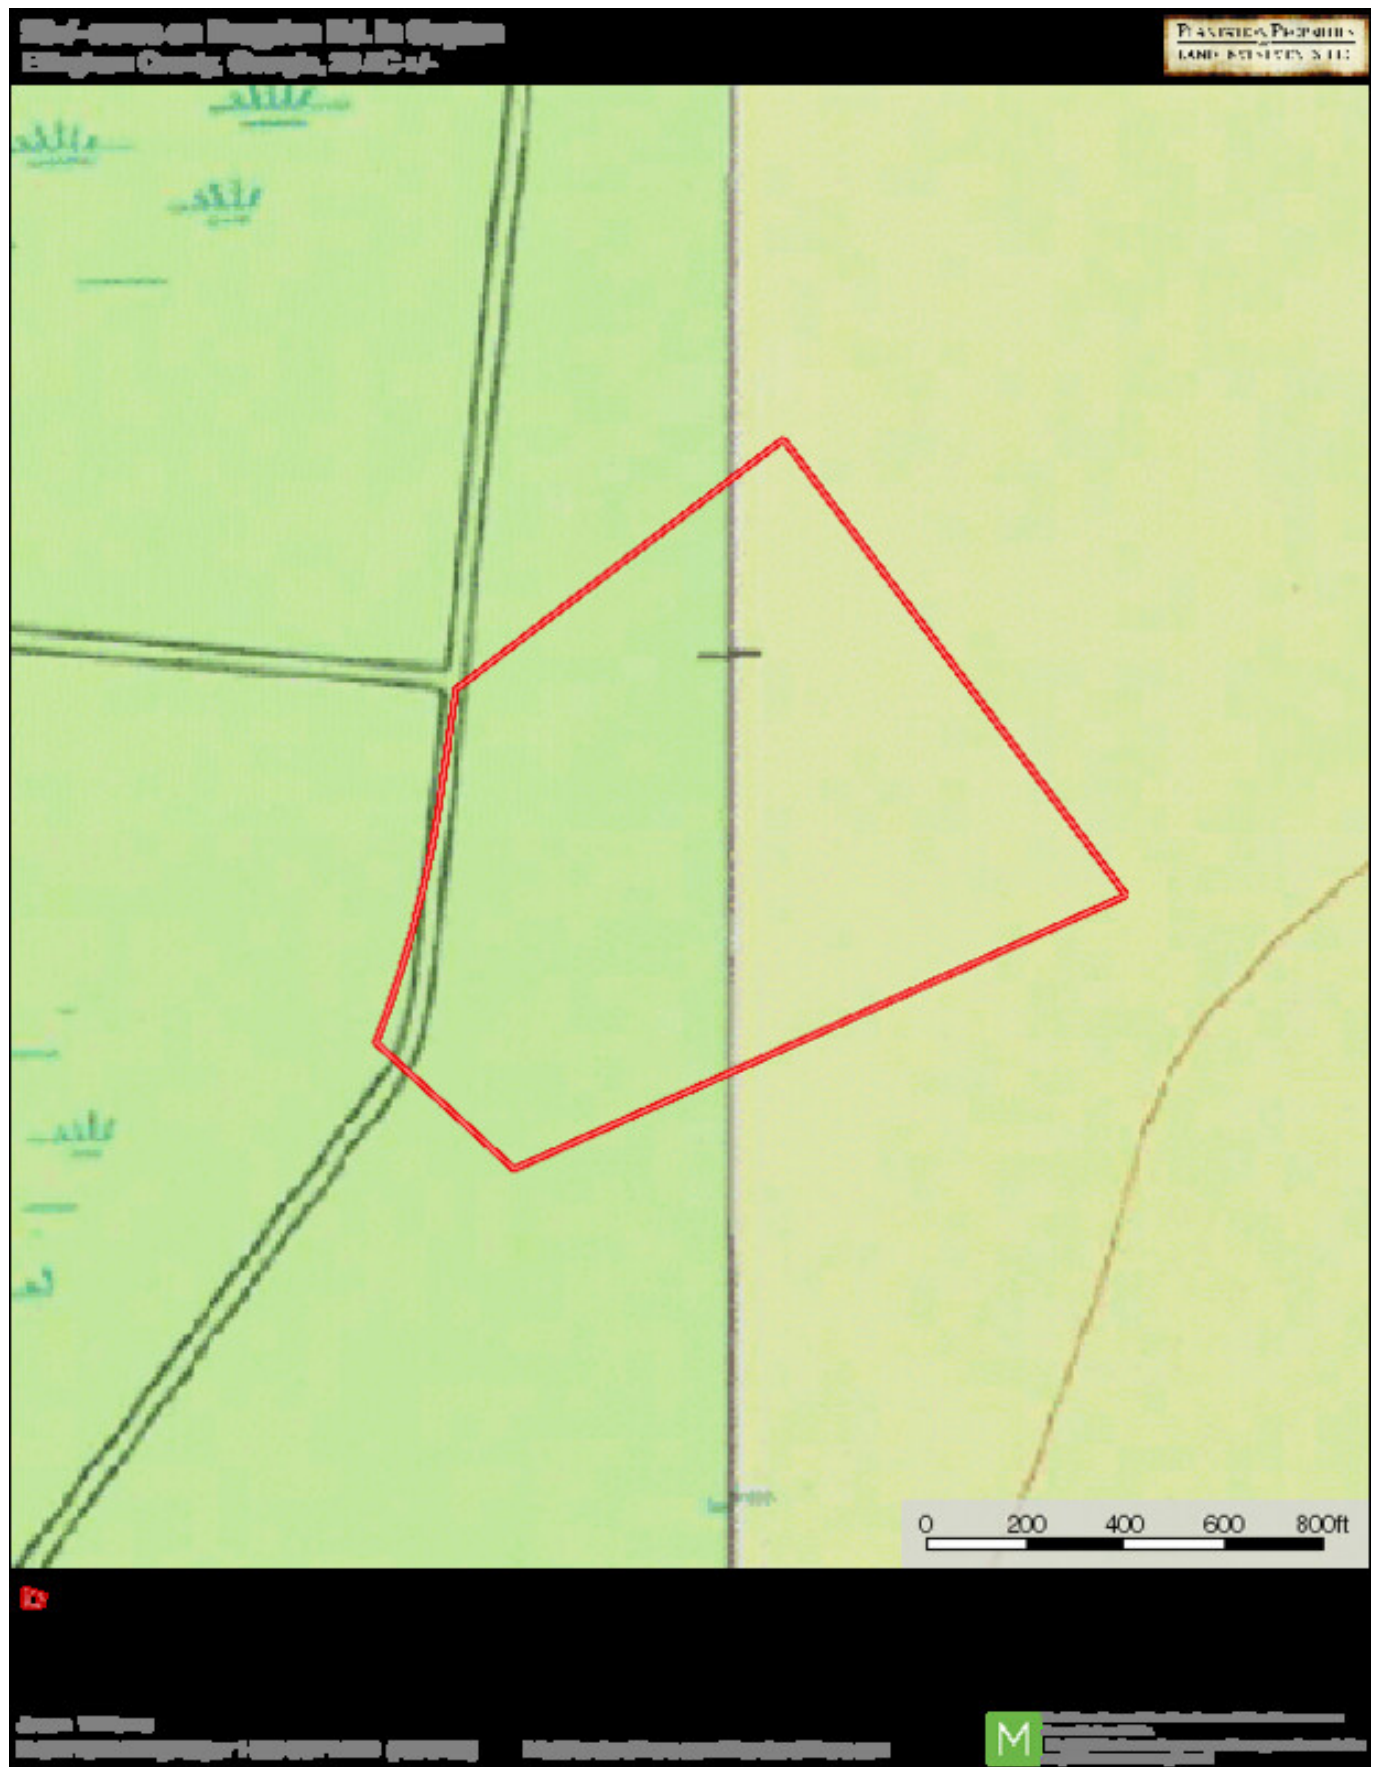

Brogdon Road

Published on Plantation Properties & Land Investments, LLC (<https://landandrivers.com>)

Source URL: <https://landandrivers.com/property/brogdon-road>