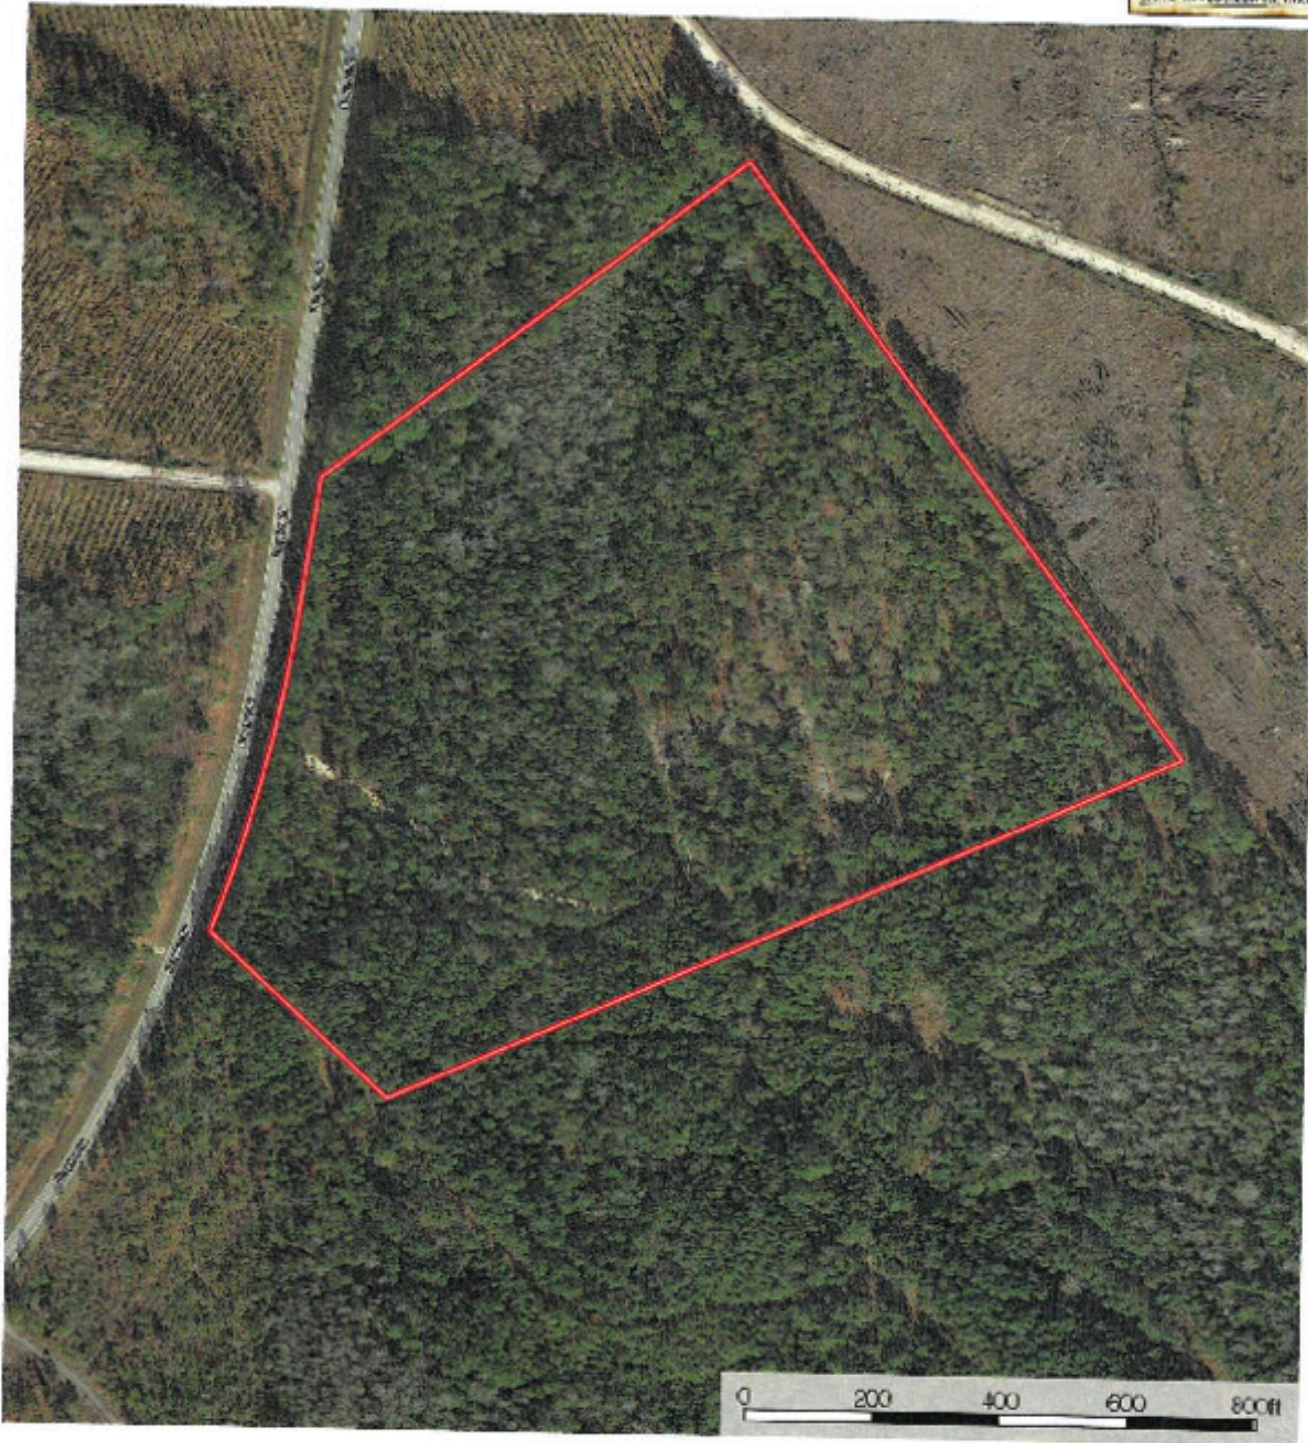

Brogdon Road

Published on Plantation Properties & Land Investments, LLC (<https://landandrivers.com>)

20+/- acres Brogdon Rd. J Hill
Effingham County, Georgia, 20 AC +/-

PLANTATION PROPERTIES
&
LAND INVESTMENTS, LLC

Aerial

Jason Williams
P. 912-760-2443 (M-F) or 1-833-301-4LAND (468-5263)

jw@landandrivers.com landandrivers.com

Mapbox © 2022. All rights reserved. Mapbox is a registered trademark of Mapbox Inc. All other trademarks are the property of their respective owners.

Location Map