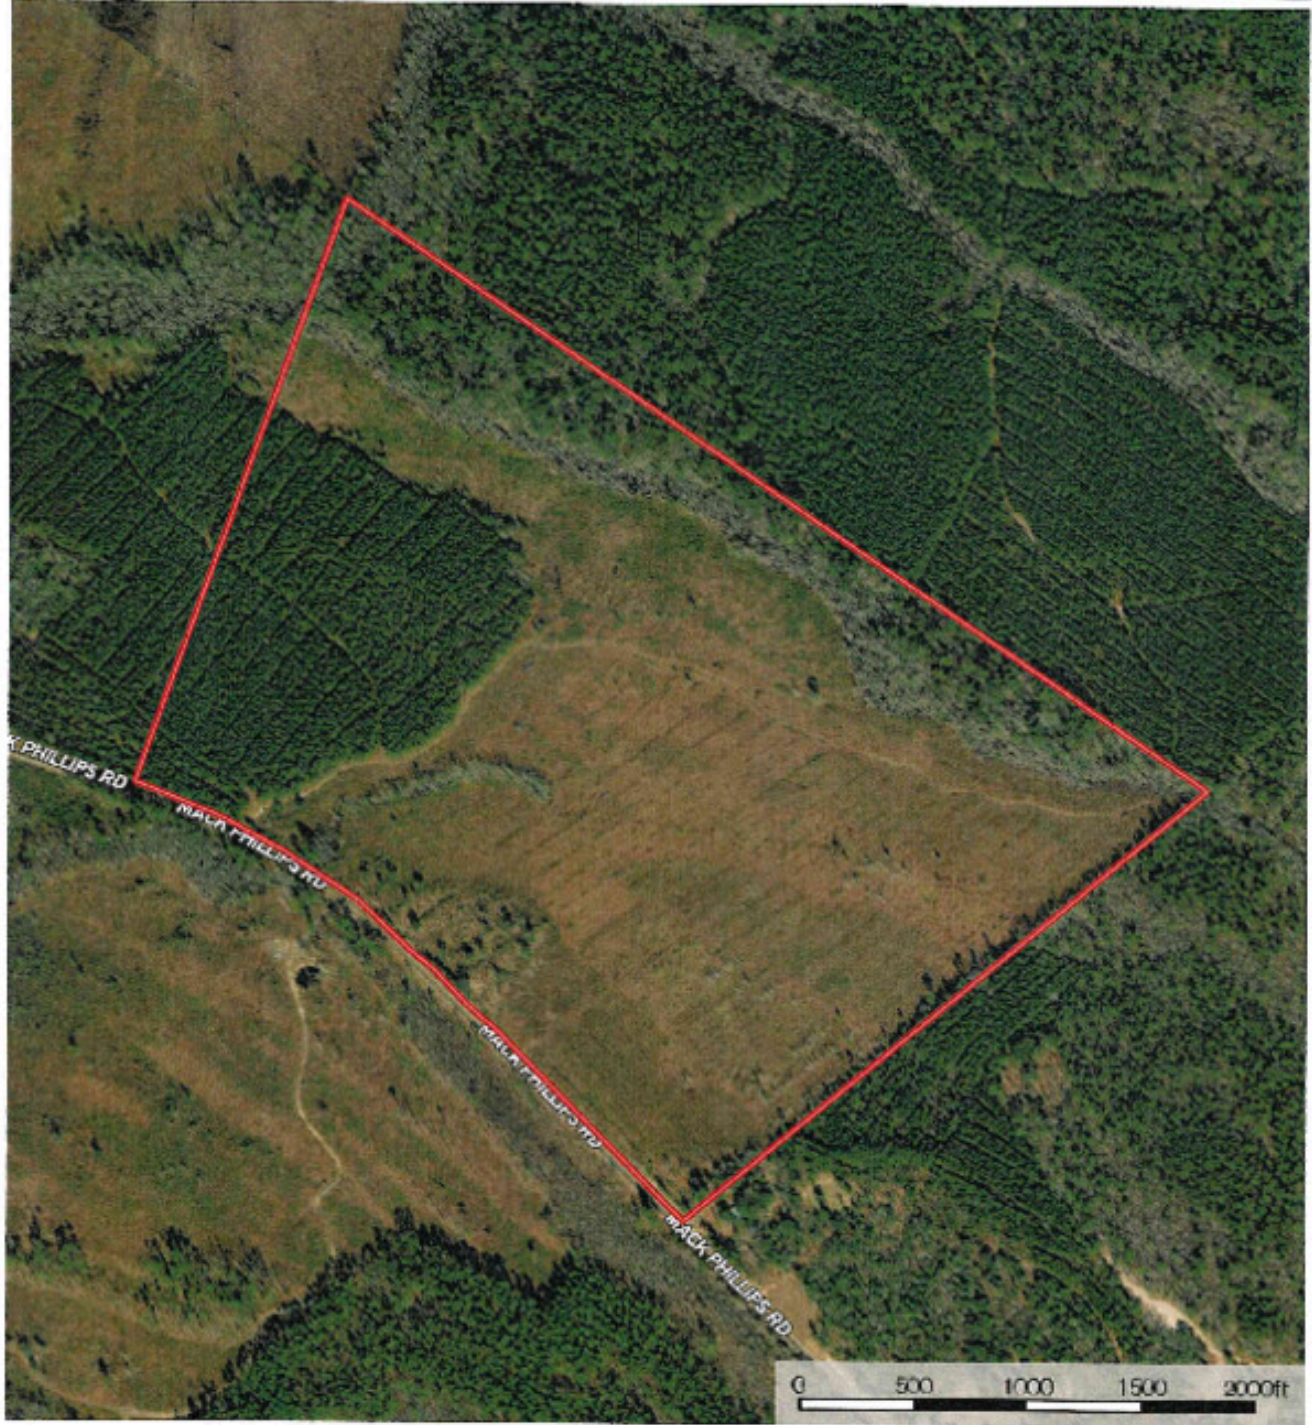

Moody Creek

Published on Plantation Properties & Land Investments, LLC (<https://landanddrivers.com>)

167+/- acres on Mack Phillips Rd
Tattnall County, Georgia, 167 AC +/-

Satellite

Jason Williams
P: 912-764-LAND (5263); or 1-855-DOCT-LAND (468-6253)

info@landanddrivers.com | LandandDrivers.com

Marketing and sales services provided by the seller. Buyer to verify all information and details with the seller.

Topo Map