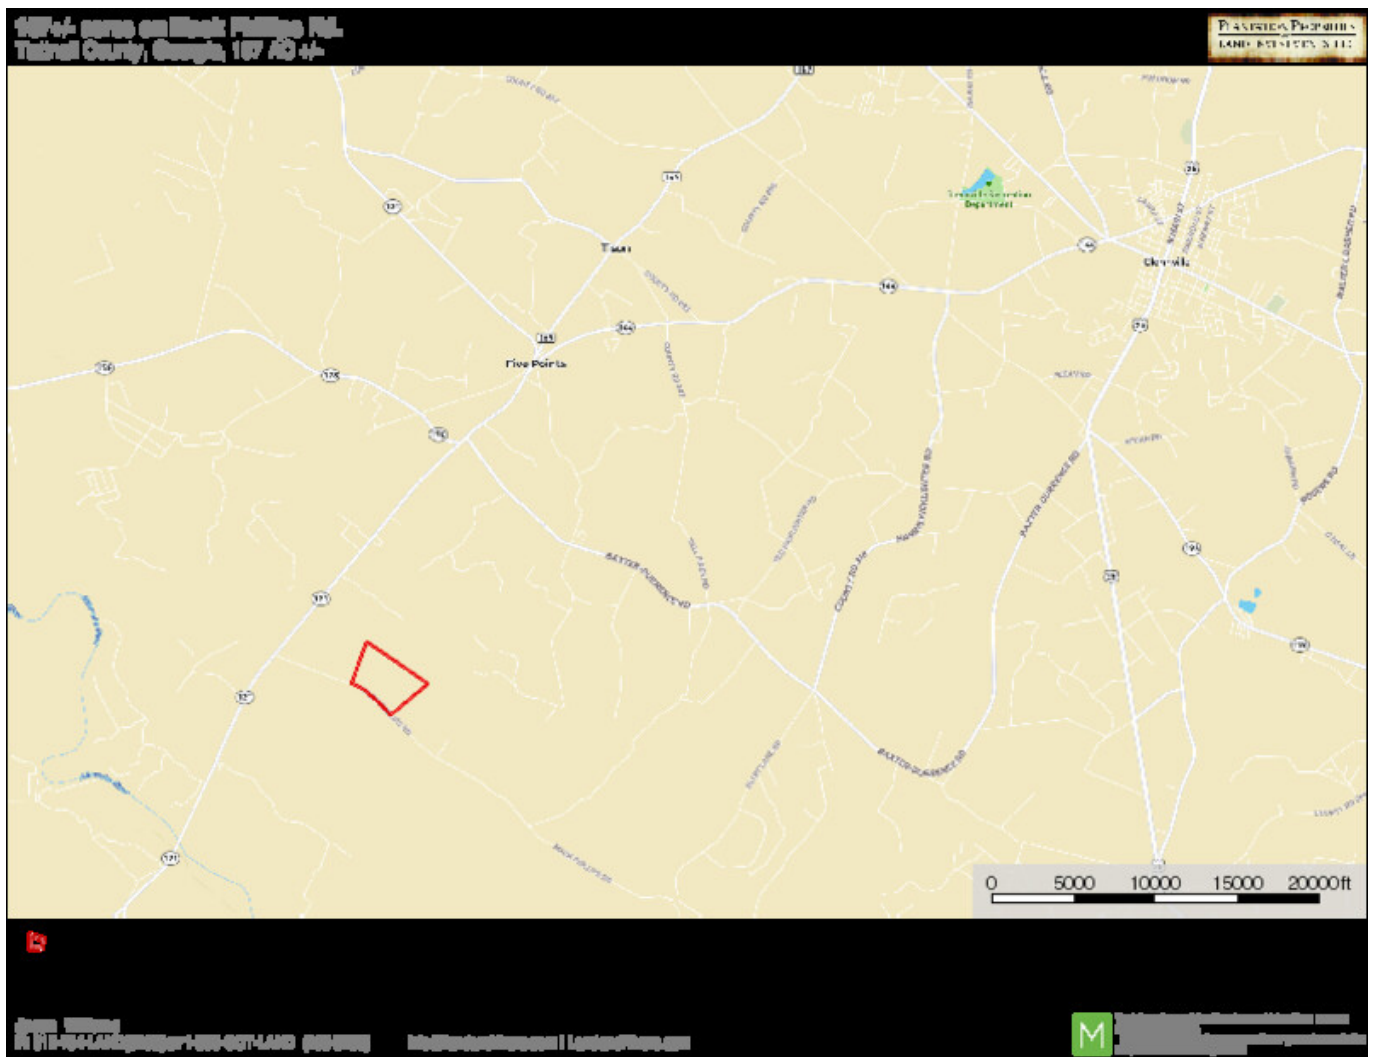

Moody Creek

Published on Plantation Properties & Land Investments, LLC (<https://landanddrivers.com>)

Source URL: <https://landanddrivers.com/property/moody-creek>