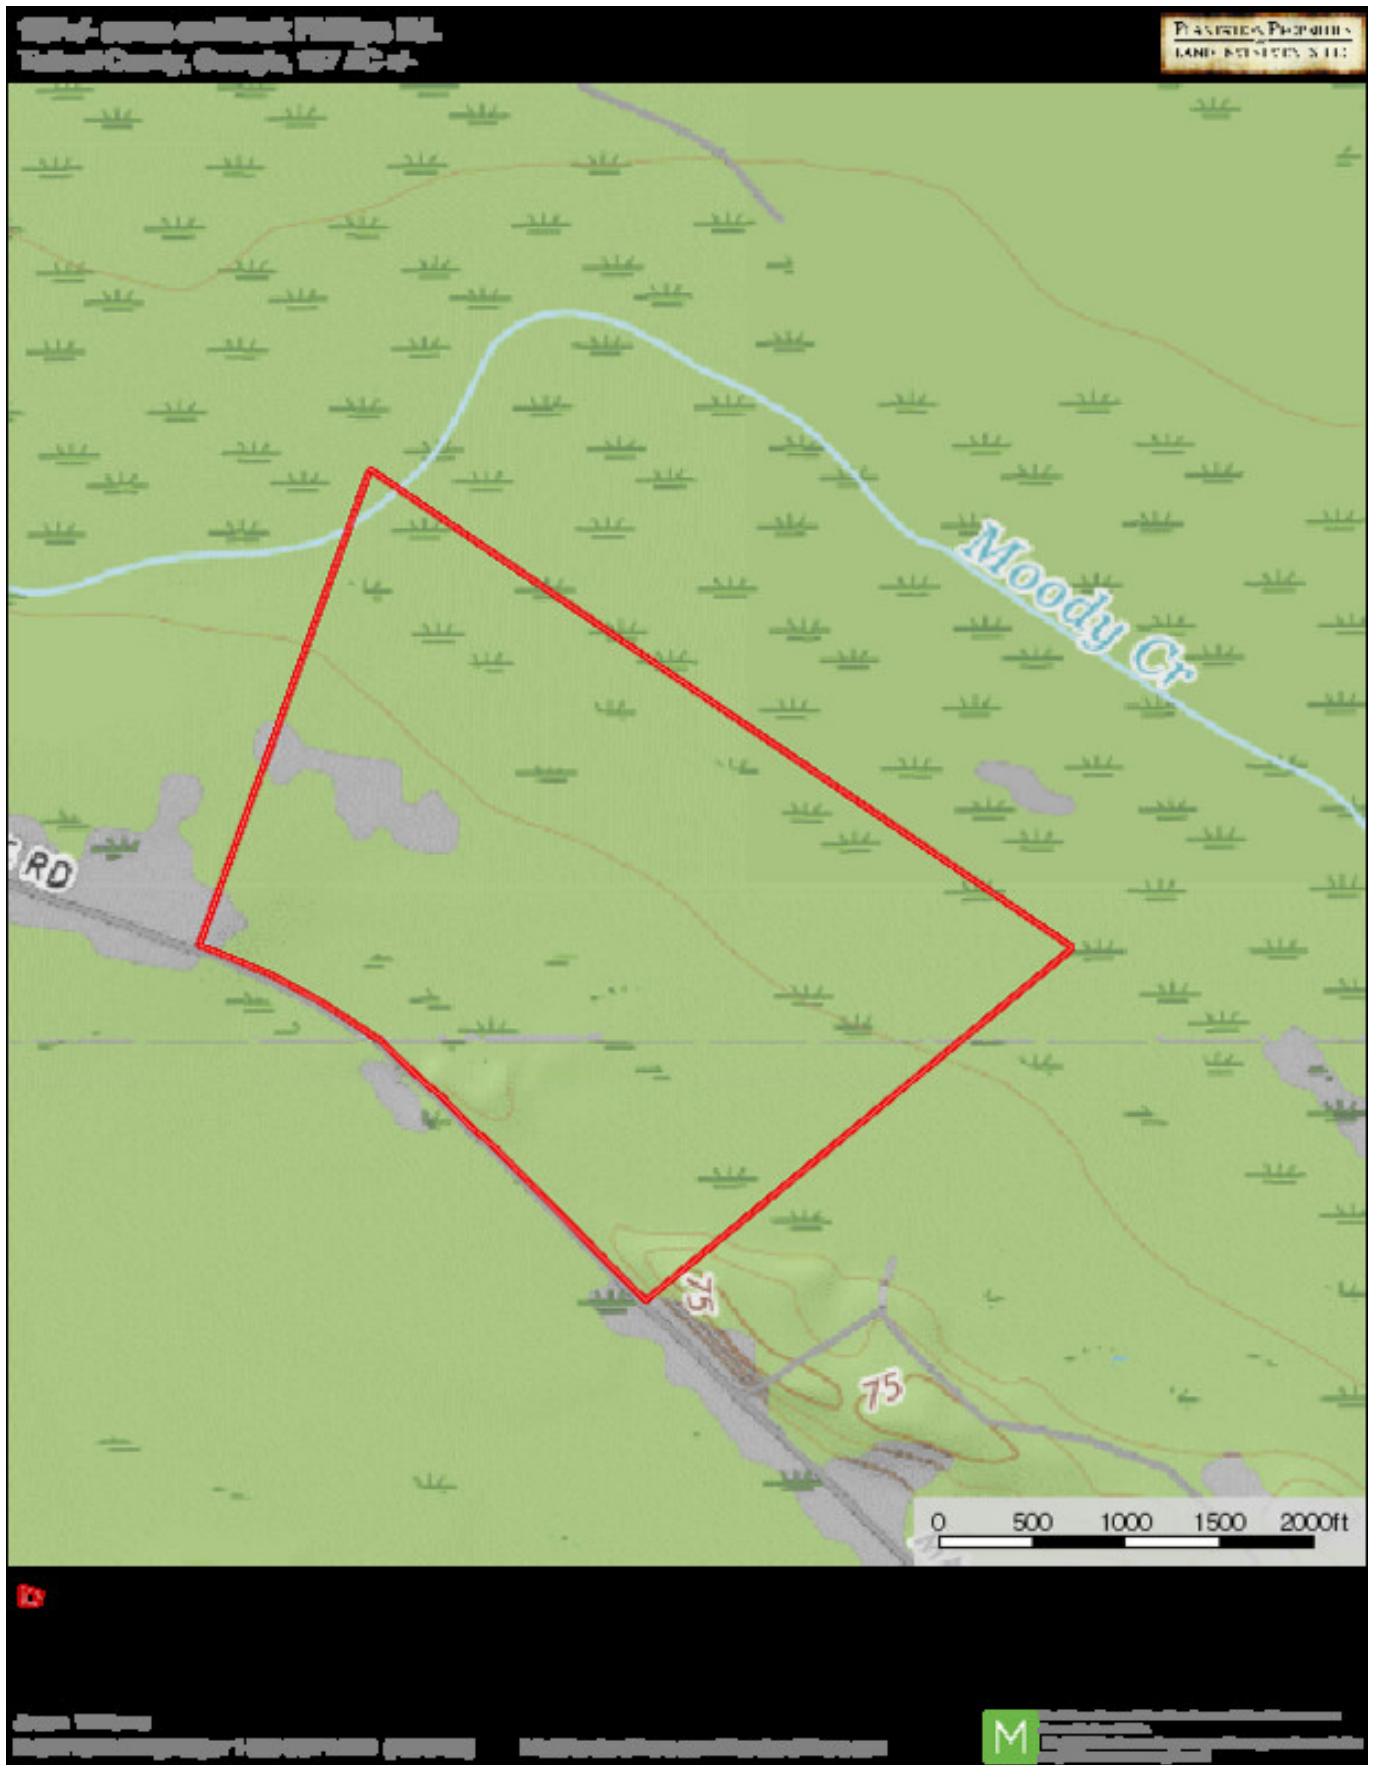

Moody Creek

Published on Plantation Properties & Land Investments, LLC (<https://landandrivers.com>)

Location Map