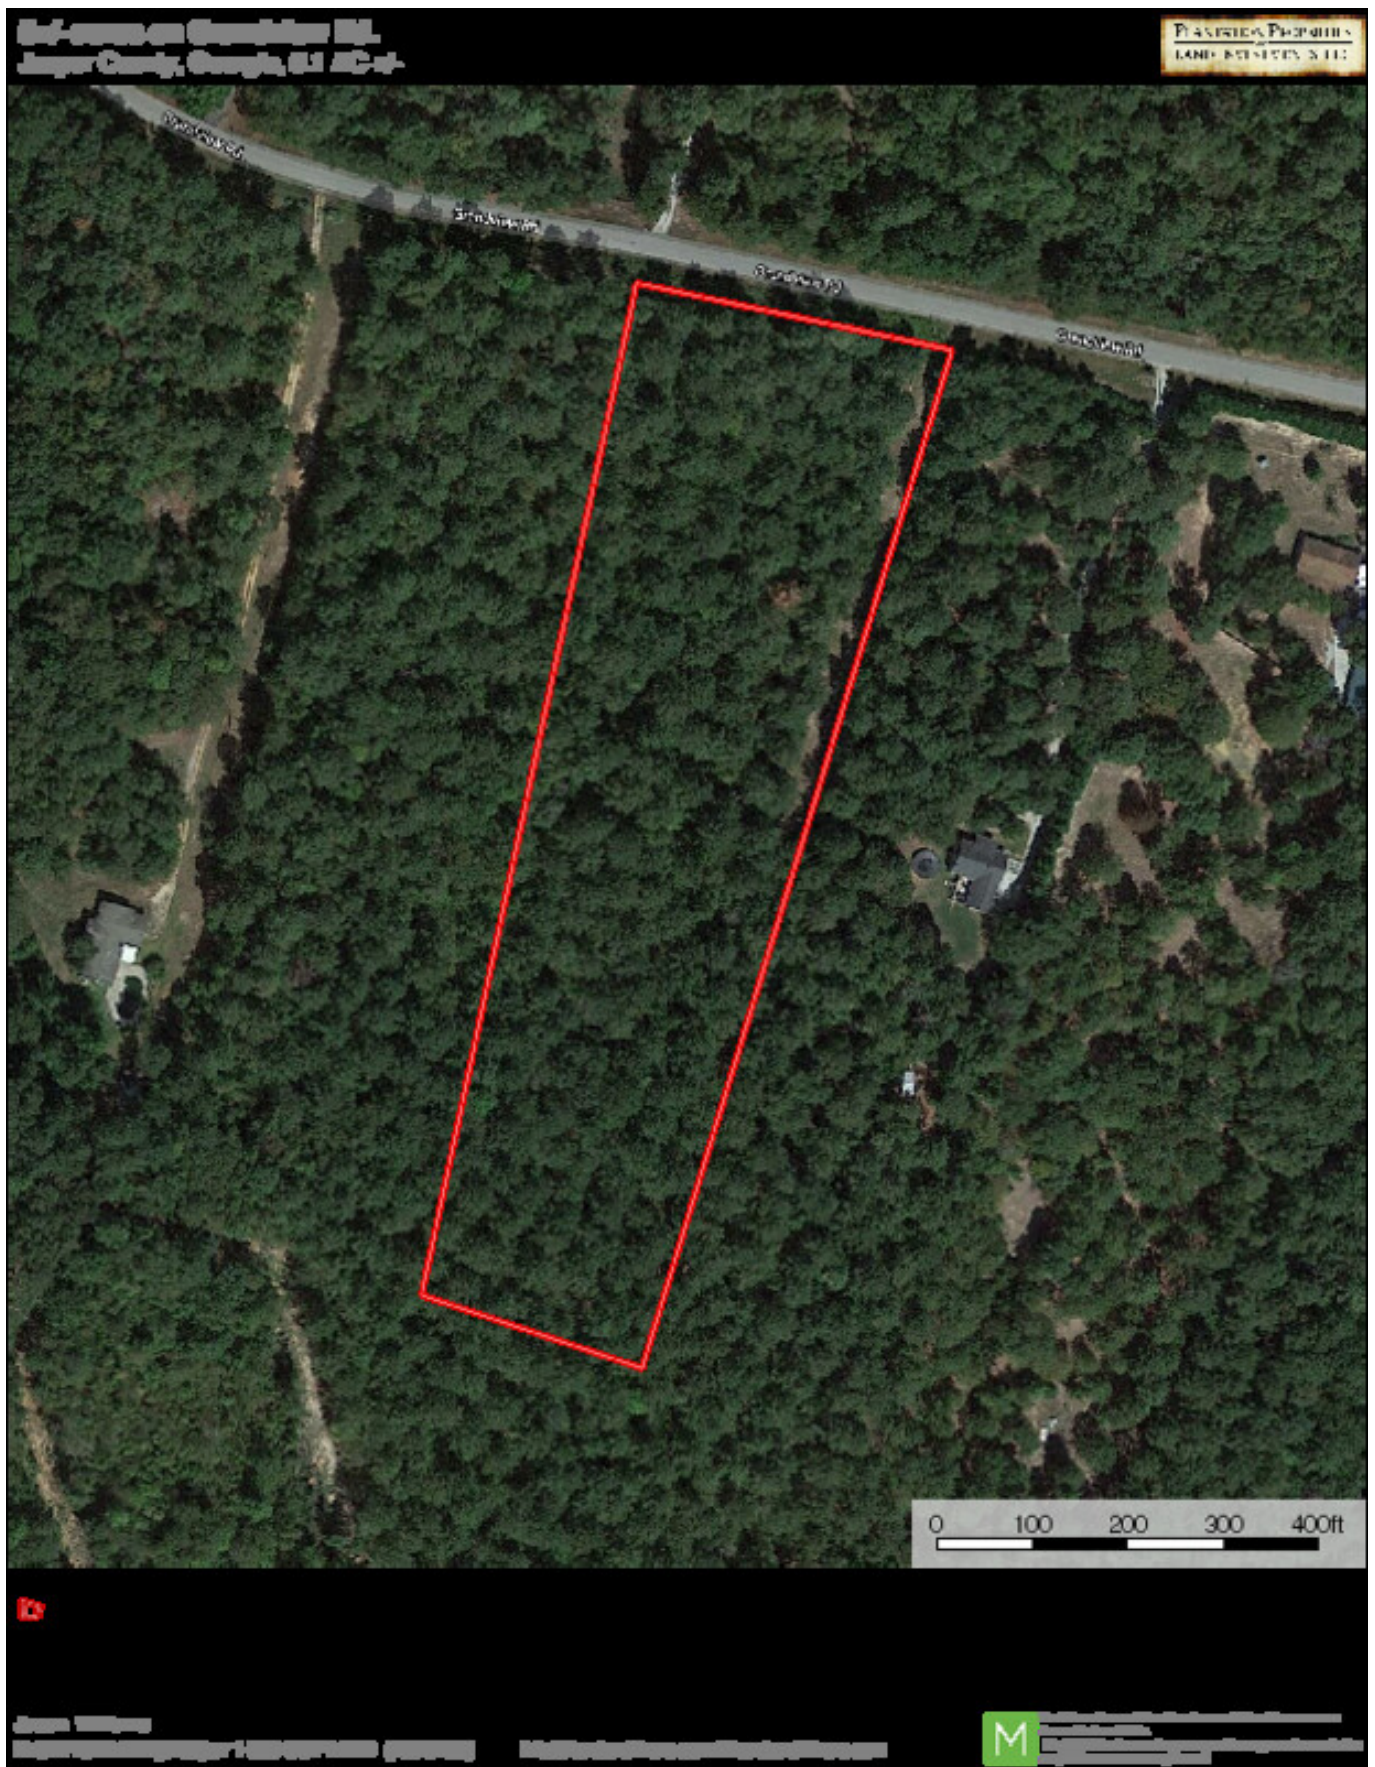

Grandview

Published on Plantation Properties & Land Investments, LLC (<https://landandrivers.com>)

Source URL: <https://landandrivers.com/property/grandview>