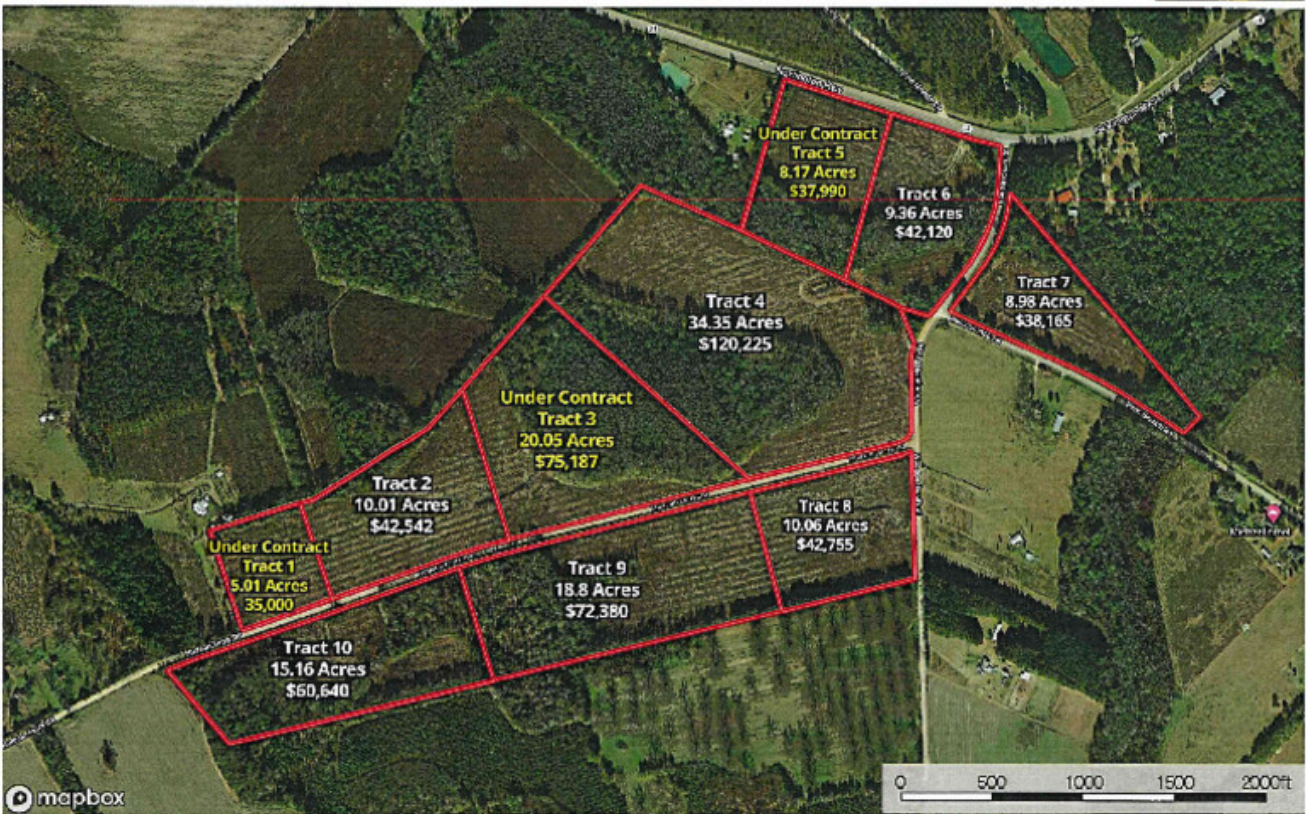

Runs Branch Tract 7

Published on Plantation Properties & Land Investments, LLC (<https://landandrivers.com>)

Runs Branch Tract 7

Runs Branch Tract 7 - 8.98 acres located in Newington, GA with paved road frontage along Runs Branch Rd. With planted 3 year old pines and some natural wooded areas along the border, this property will make a great home site. Less than 20 minutes from Sylvania and 1 hour from Savannah, GA. See map for additional tracts available. Call today to schedule a showing. 912.764.LAND(5263)

Location Map

Runs Branch Tract 7

Published on Plantation Properties & Land Investments, LLC (<https://landandrivers.com>)

Topo Map

Runs Branch Tract 7

Published on Plantation Properties & Land Investments, LLC (<https://landanddrivers.com>)

Aerial Map - Tracts 1-10

Runs Branch Tract 7

Published on Plantation Properties & Land Investments, LLC (<https://landanddrivers.com>)

Runs Branch Tracts 1-10
Screven County, Georgia, 138.85 AC +/-

Jason Williams
P: 812-294-LAND(5203) or 1-800-007-LAND (163-6223) | info@landanddrivers.com | LandandDrivers.com

Source URL: <https://landanddrivers.com/property/runs-branch-tract-7>