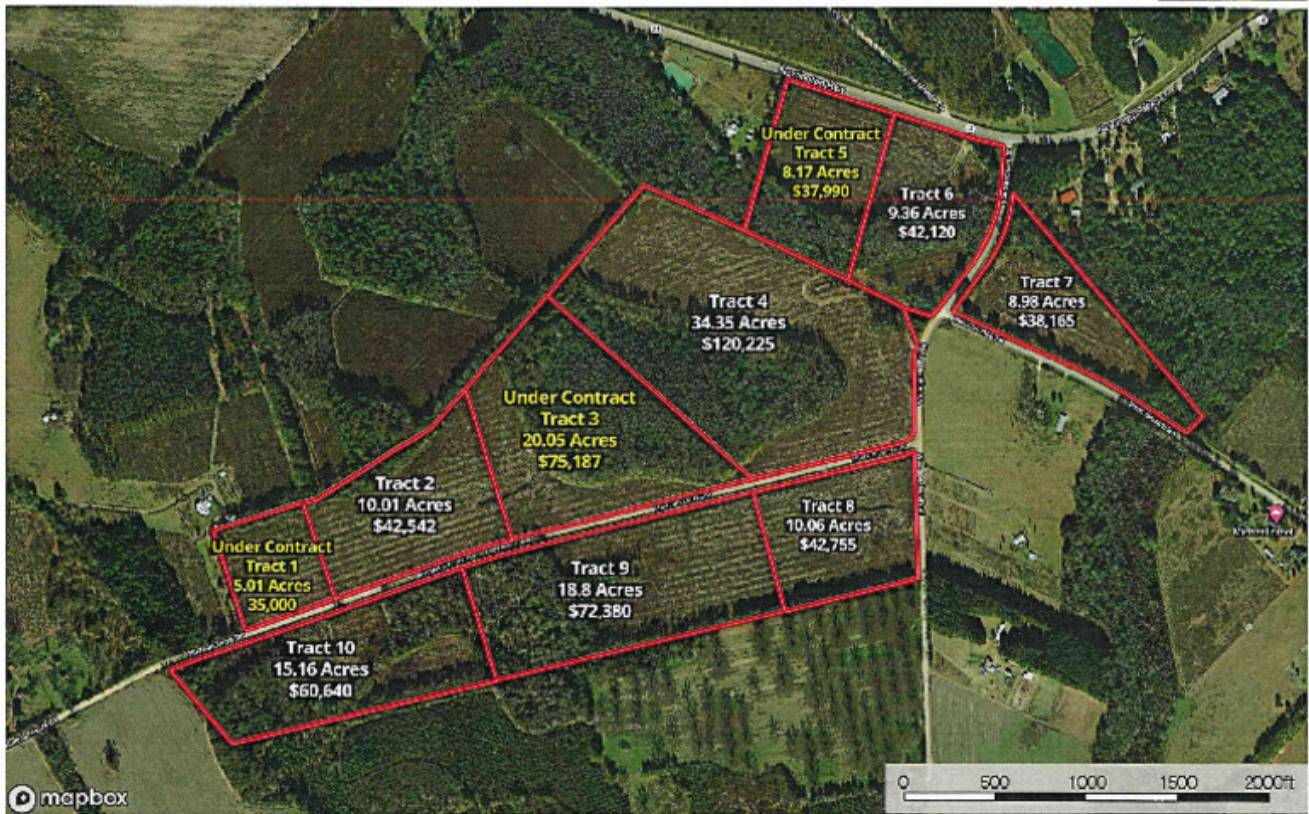

Runs Branch Tract 10

Published on Plantation Properties & Land Investments, LLC (<https://landandrivers.com>)

Runs Branch Tract 10

Runs Branch Tract 10 - 15.16 acres located in Newington, GA with frontage along Hudson Ferry Rd. With 3 year old planted pines and natural wooded areas throughout, this property has several good home sites. Less than 20 minutes from Sylvania and 1 hour from Savannah, GA. See map for additional tracts available. Call today to schedule a showing. 912.764.LAND(5263)

Location Map

Runs Branch Tract 10

Published on Plantation Properties & Land Investments, LLC (<https://landandrivers.com>)

Topo Map

Runs Branch Tract 10

Published on Plantation Properties & Land Investments, LLC (<https://landanddrivers.com>)

Aerial Map - Tracts 1-10

Runs Branch Tract 10

Published on Plantation Properties & Land Investments, LLC (<https://landanddrivers.com>)

Runs Branch Tracts 1-10
Screven County, Georgia, 138.85 AC +/-

mapbox

Jason Williams
P: 812-294-LAND(5200) or 1-800-007-LAND (163-6220) | info@landanddrivers.com | [LandandDrivers.com](https://landanddrivers.com)

Source URL: <https://landanddrivers.com/property/runs-branch-tract-10>