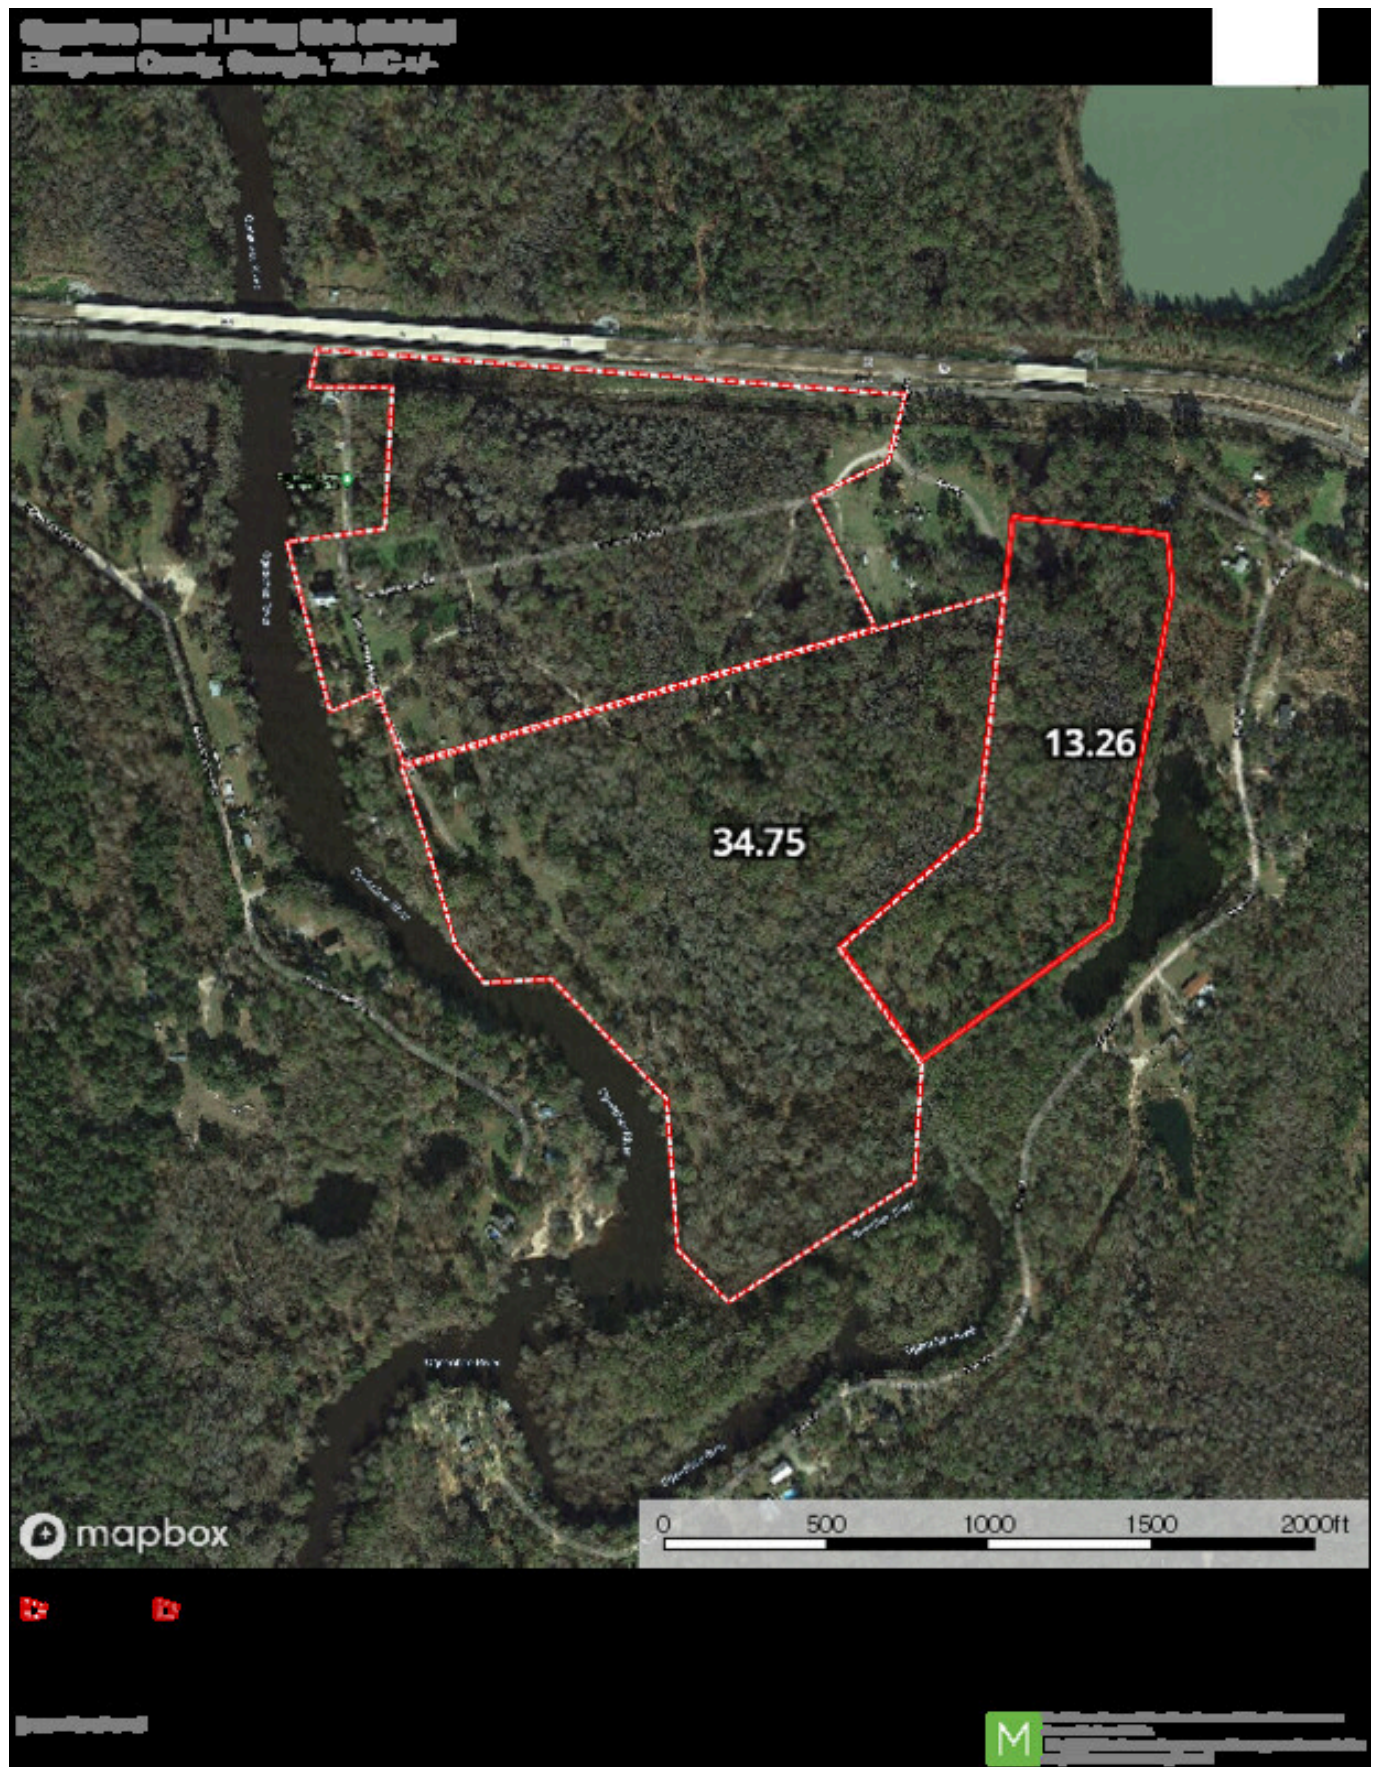

150 Yarbrough Landing

Published on Plantation Properties & Land Investments, LLC (<https://landanddrivers.com>)

Source URL: <https://landanddrivers.com/property/150-yarbrough-landing>