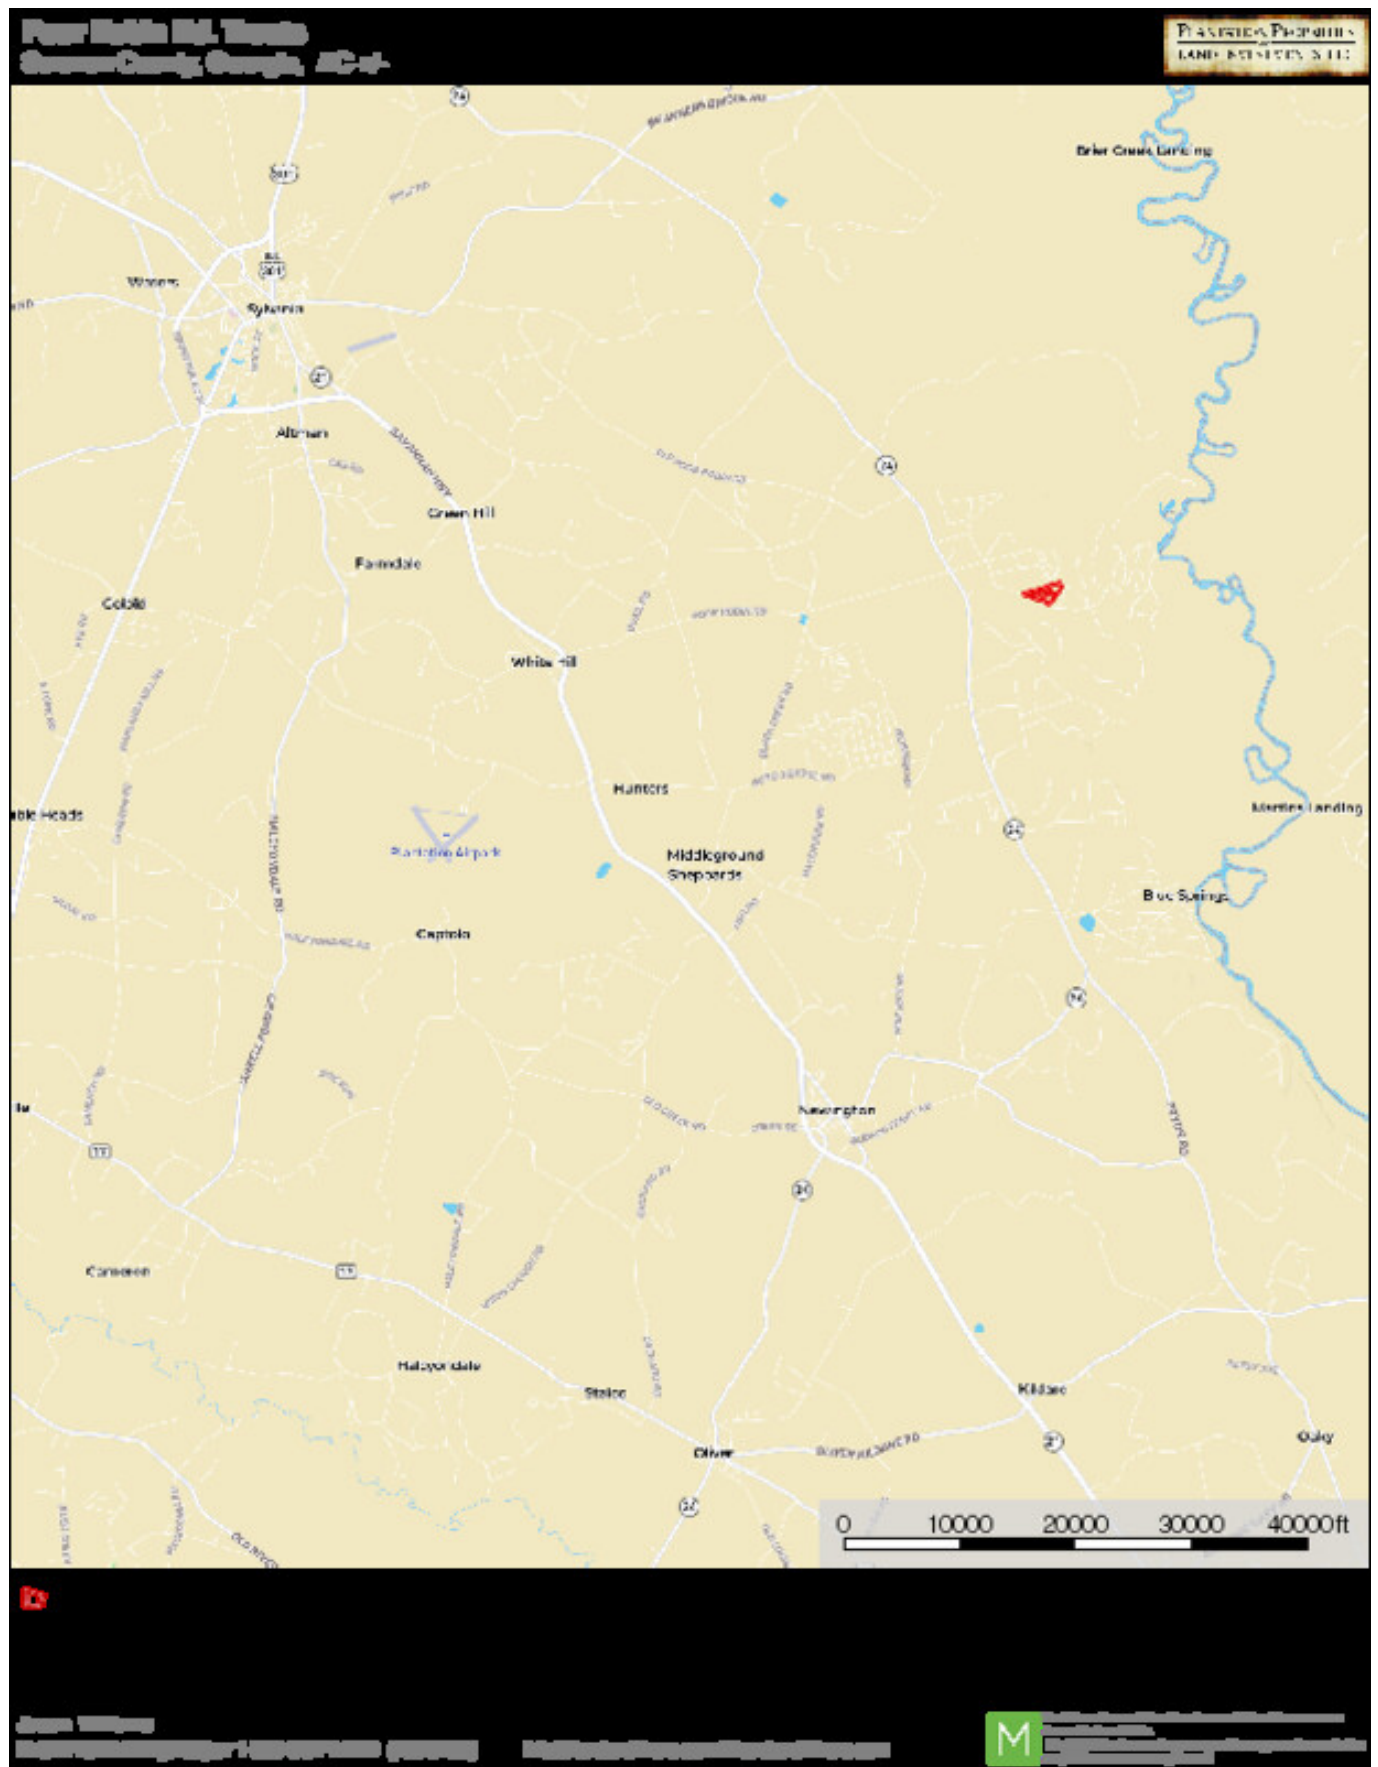

Poor Robin Road Tract 1

Published on Plantation Properties & Land Investments, LLC (<https://landandrivers.com>)

Poor Robin Road Tract 1

10 acre tract located in eastern Screven, GA with paved road frontage on Poor Robin Road. The property is made up of young pine trees and is less than 15 minutes away from Sylvania and only an 1 hour from Savannah, GA. See the map attached for details. Call Jason Williams today to see this property! 912.764.LAND(5263)

Price: \$40,000

Property Type: Land

Status: Sold

Street/Address: Poor Robin Road

City: Sylvania

State: Georgia

Zip code: 30467

County: screven

Location Map

Poor Robin Road Tract 1

Published on Plantation Properties & Land Investments, LLC (<https://landandrivers.com>)

Topo Map

Poor Robin Rd. Tracts 1-8

Published on Plantation Properties & Land Investments, LLC (<https://landanddrivers.com>)

Aerial Map

Poor Robin Road Tract 1

Published on Plantation Properties & Land Investments, LLC (<https://landanddrivers.com>)

Poor Robin Rd. Tracts 1-3
Scriven County, Georgia, 30 AC +/-

Found on

Joanna Williams
P: 912-764-1230 (M-F) or 1-877-001-1230 (T-SS-5263) | info@landanddrivers.com | [LandandDrivers.com](https://landanddrivers.com)