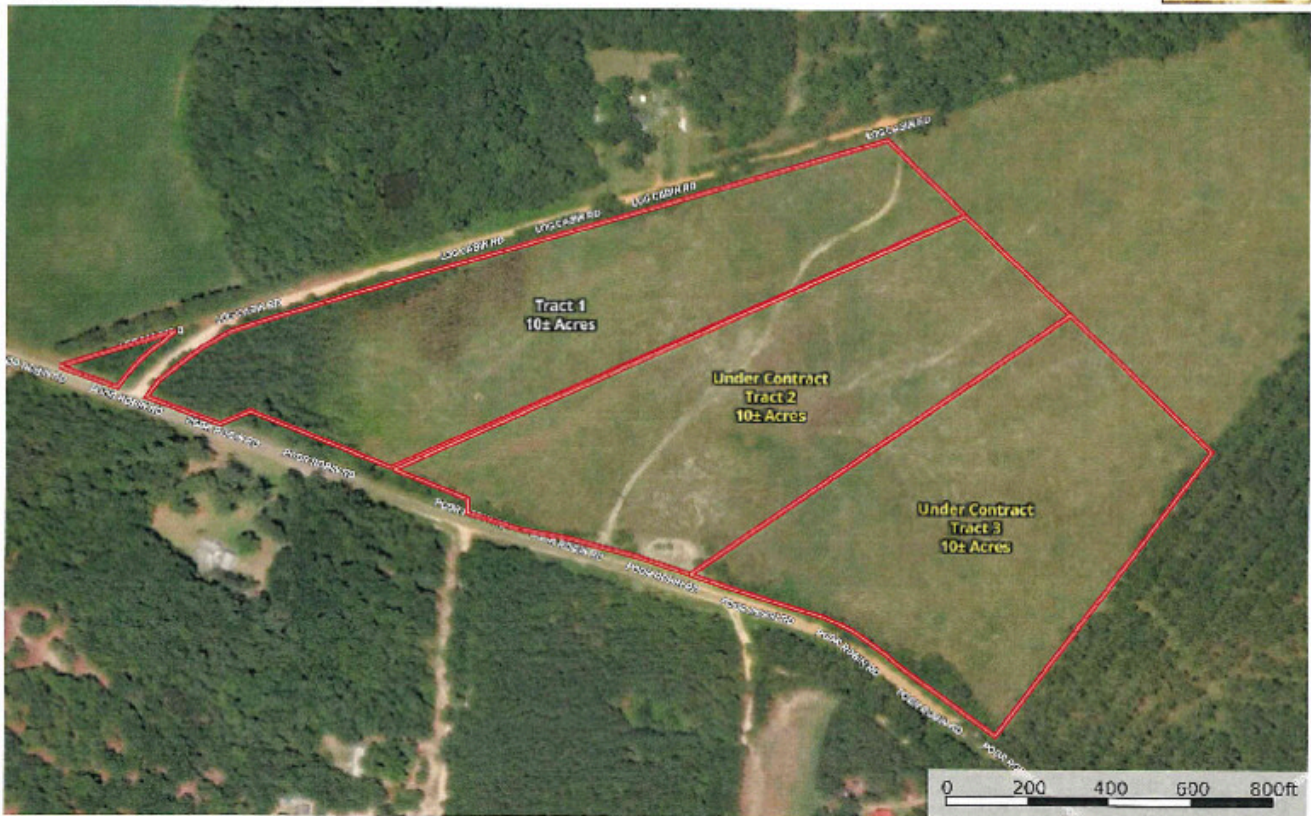

Poor Robin Road Tract 1

Published on Plantation Properties & Land Investments, LLC (<https://landandrivers.com>)

Poor Robin Road Tract 1

10 acre tract located in eastern Screven, GA with paved road frontage on Poor Robin Road. The property is made up of young pine trees and is less than 15 minutes away from Sylvania and only an 1 hour from Savannah, GA. See the map attached for details. Call Jason Williams today to see this property! 912.764.LAND(5263)

Location Map

Poor Robin Road Tract 1

Published on Plantation Properties & Land Investments, LLC (<https://landandrivers.com>)

Topo Map

Poor Robin Rd. Tracts 1-8

Published on Plantation Properties & Land Investments, LLC (<https://landanddrivers.com>)

Aerial Map

Poor Robin Road Tract 1

Published on Plantation Properties & Land Investments, LLC (<https://landanddrivers.com>)

Poor Robin Rd. Tracts 1-3
Scriven County, Georgia, 30 AC +/-

Found on

Joanna Williams
P: 912-764-1230 (M-F) or 1-877-001-1230 (T-SS-5263) | info@landanddrivers.com | [LandandDrivers.com](https://landanddrivers.com)

Source URL: <https://landanddrivers.com/property/poor-robin-road-tract-1>