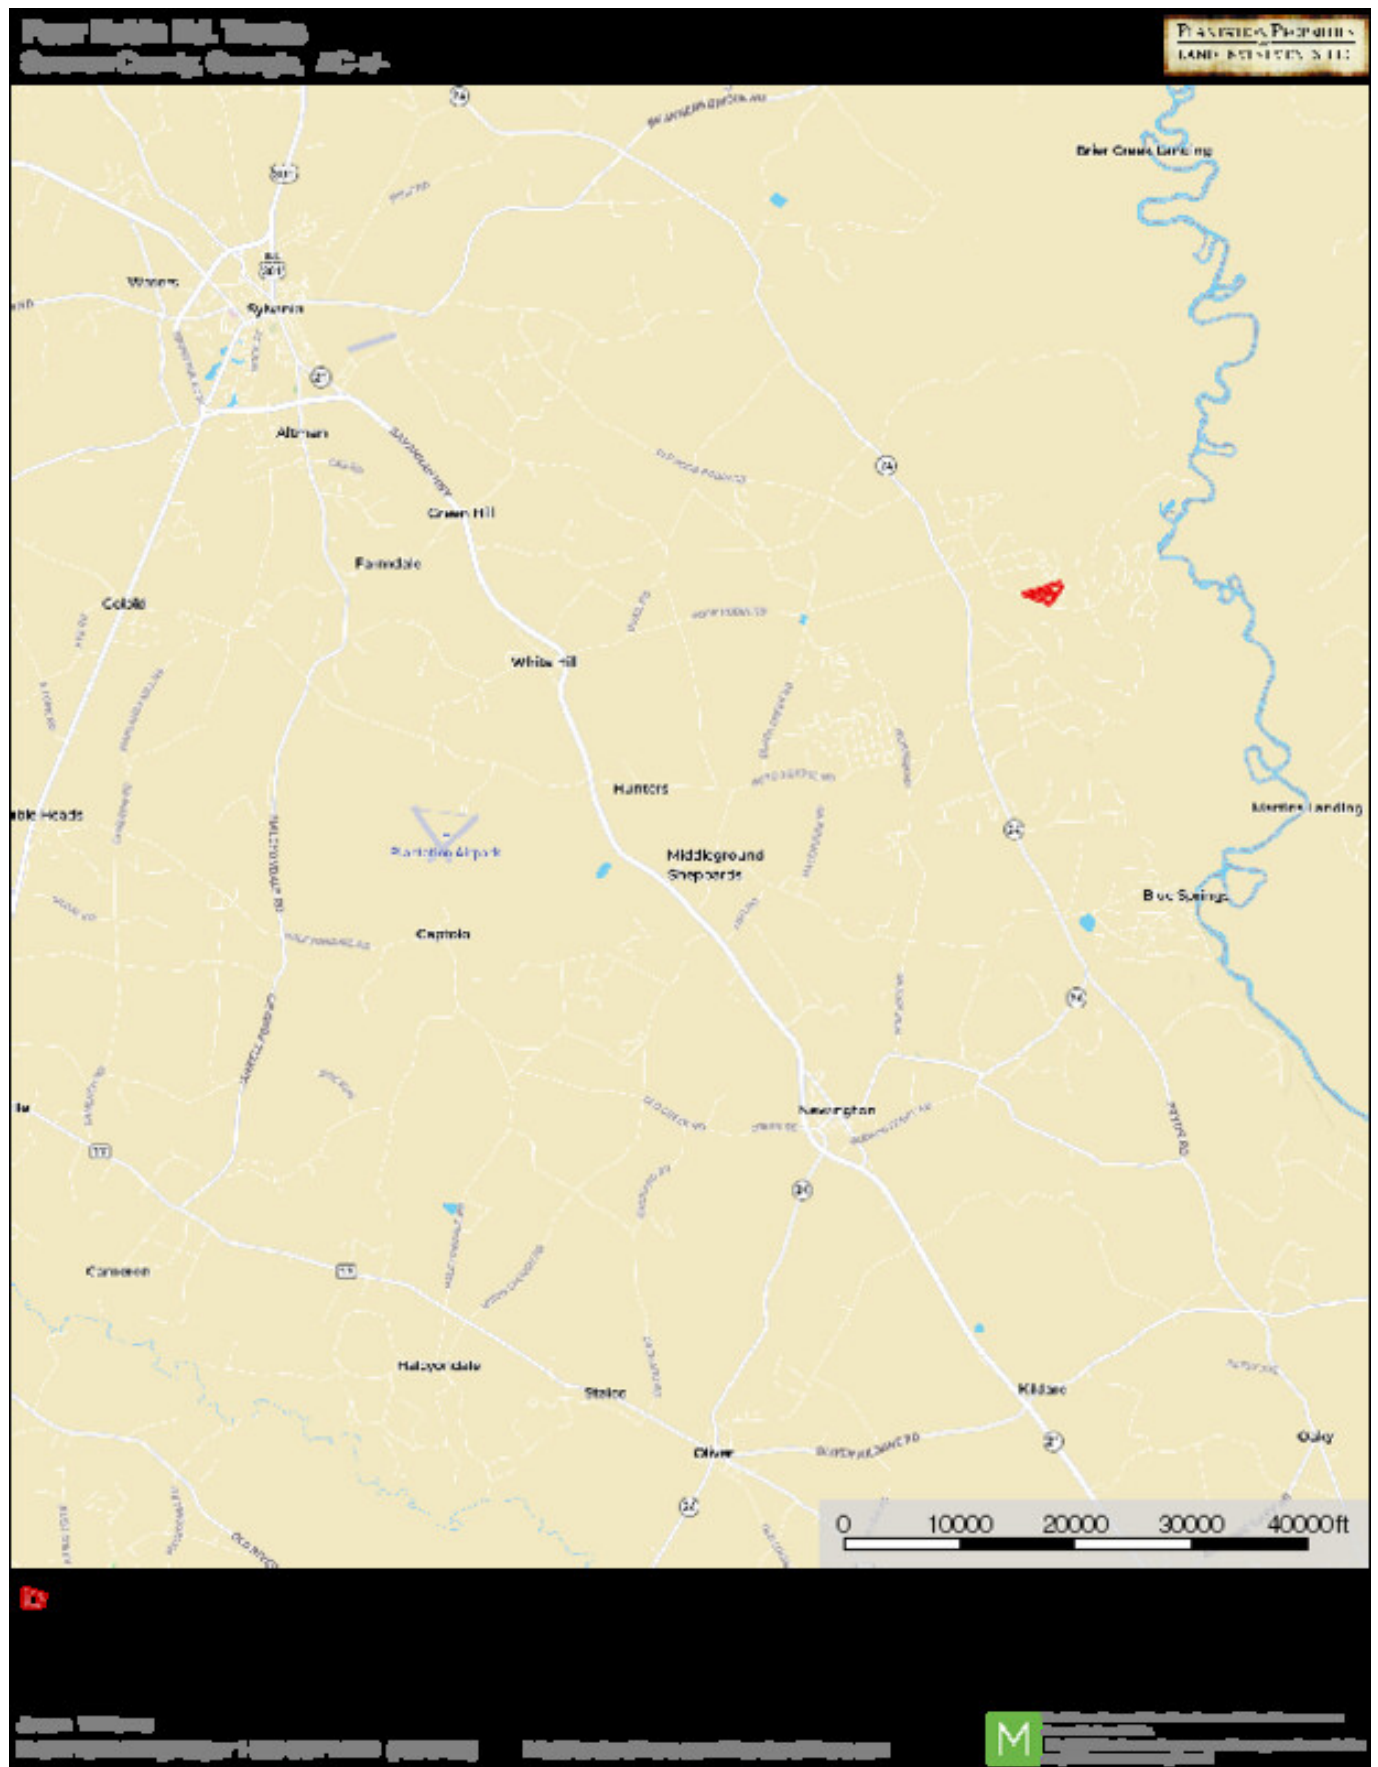

Poor Robin Road Tract 2

Published on Plantation Properties & Land Investments, LLC (<https://landandrivers.com>)

Poor Robin Road Tract 2

10 acre tract located in eastern Screven, GA with paved road frontage on Poor Robin Road. The property is made up of young pine trees and is less than 15 minutes away from Sylvania and only an 1 hour from Savannah, GA. See the map attached for details. Call Jason Williams today to see this property! 912.764.LAND(5263)

Price: \$40,000

Property Type: Land

Status: Sold

Street/Address: Poor Robin Road

City: Sylvania

State: Georgia

Zip code: 30467

County: screven

Location Map

Poor Robin Road Tract 2

Published on Plantation Properties & Land Investments, LLC (<https://landandrivers.com>)

Aerial Map

Poor Robin Road Tract 2

Published on Plantation Properties & Land Investments, LLC (<https://landanddrivers.com>)

Poor Robin Rd. Tracts 1-3
Screven County, Georgia, 30 AC +/-

Jesse Williams
P: 912-664-4400 (ext 103) or 1-833-507-LAND (438-5263) | will@landanddrivers.com | landanddrivers.com

Topo Map

Poor Robin Road Tract 2