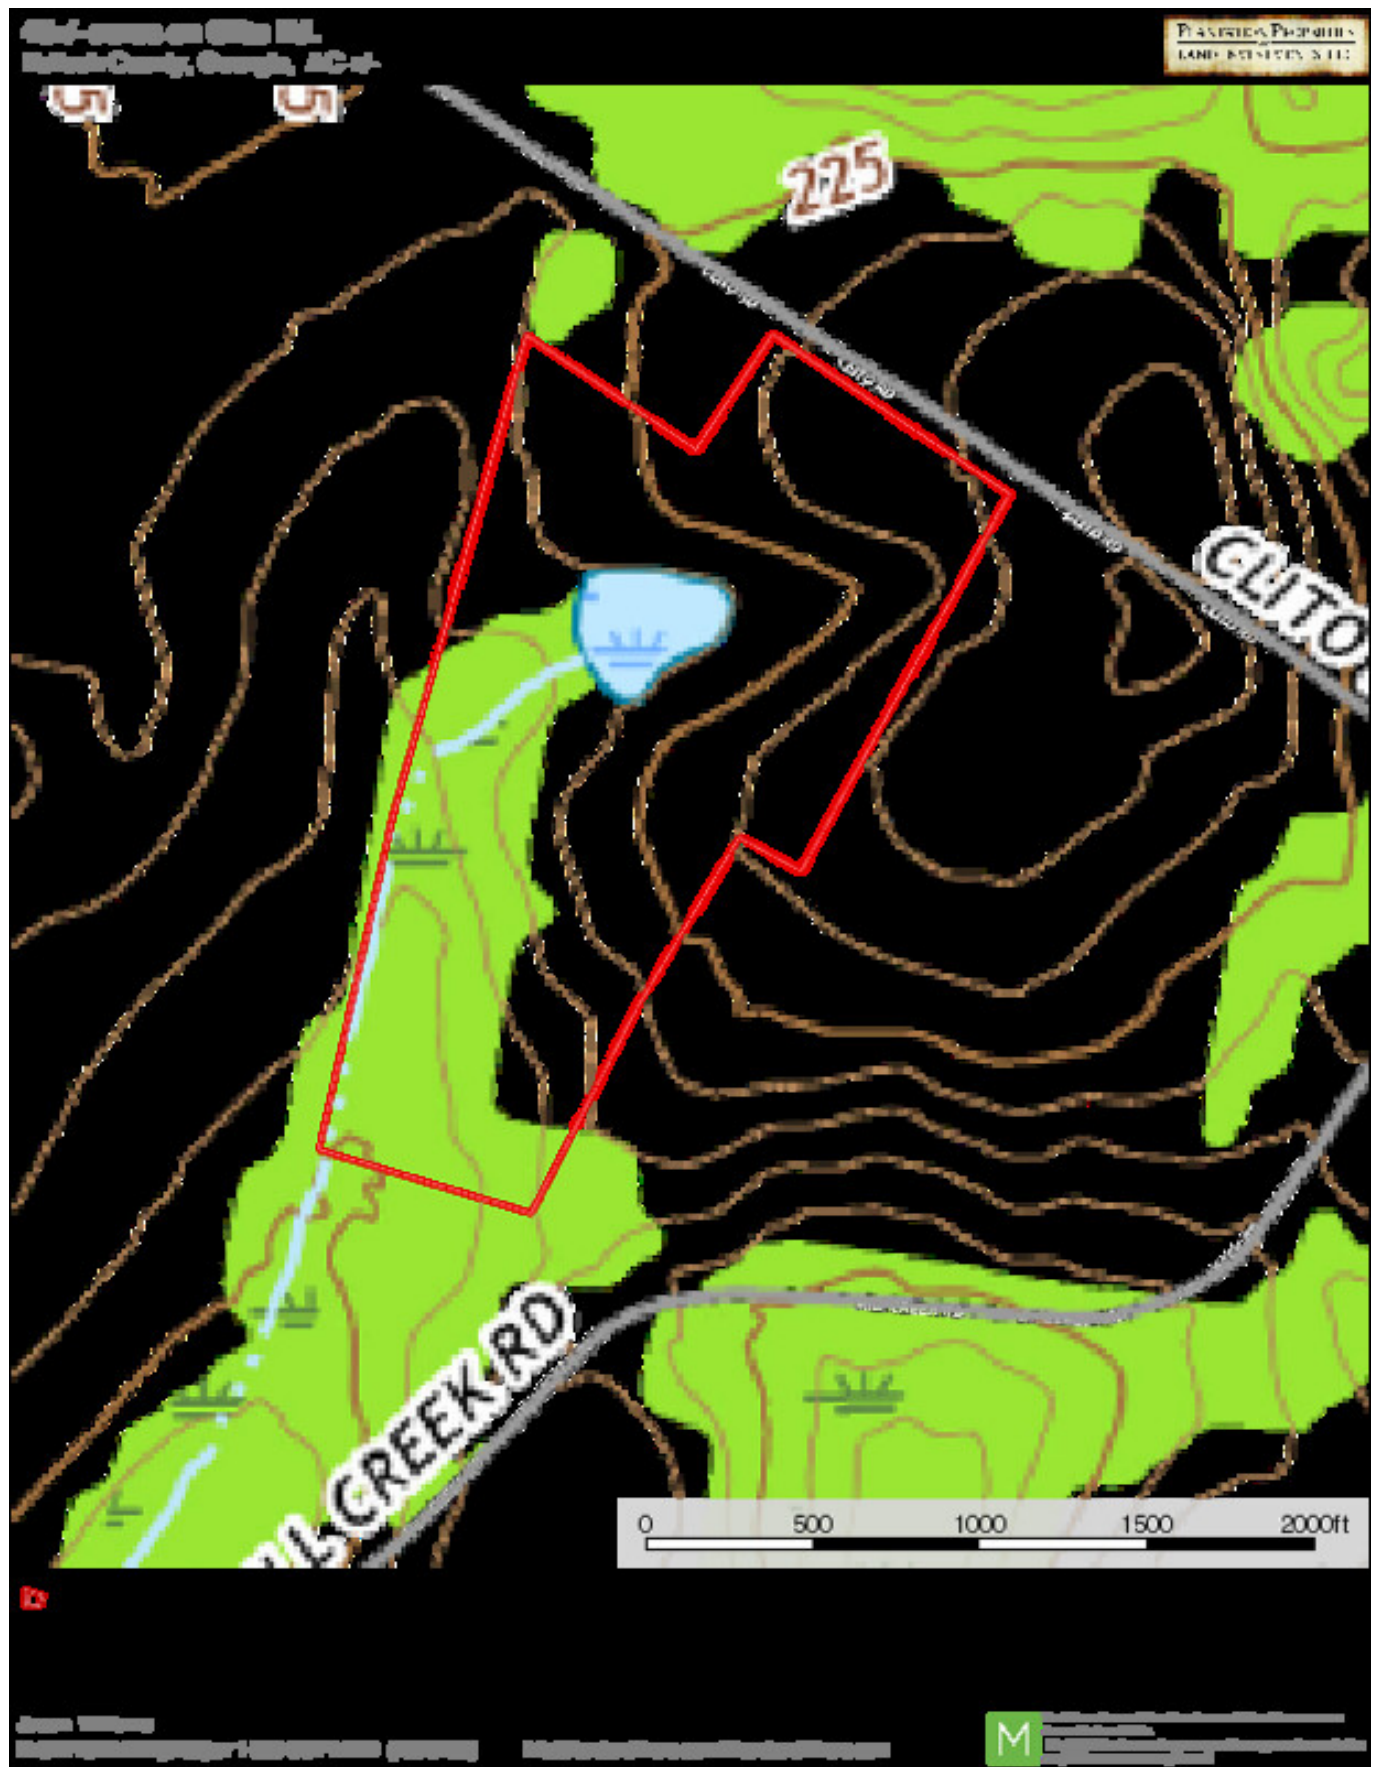

Clito Road Farm

Published on Plantation Properties & Land Investments, LLC (<https://landanddrivers.com>)

Source URL: <https://landanddrivers.com/property/clito-road-farm>