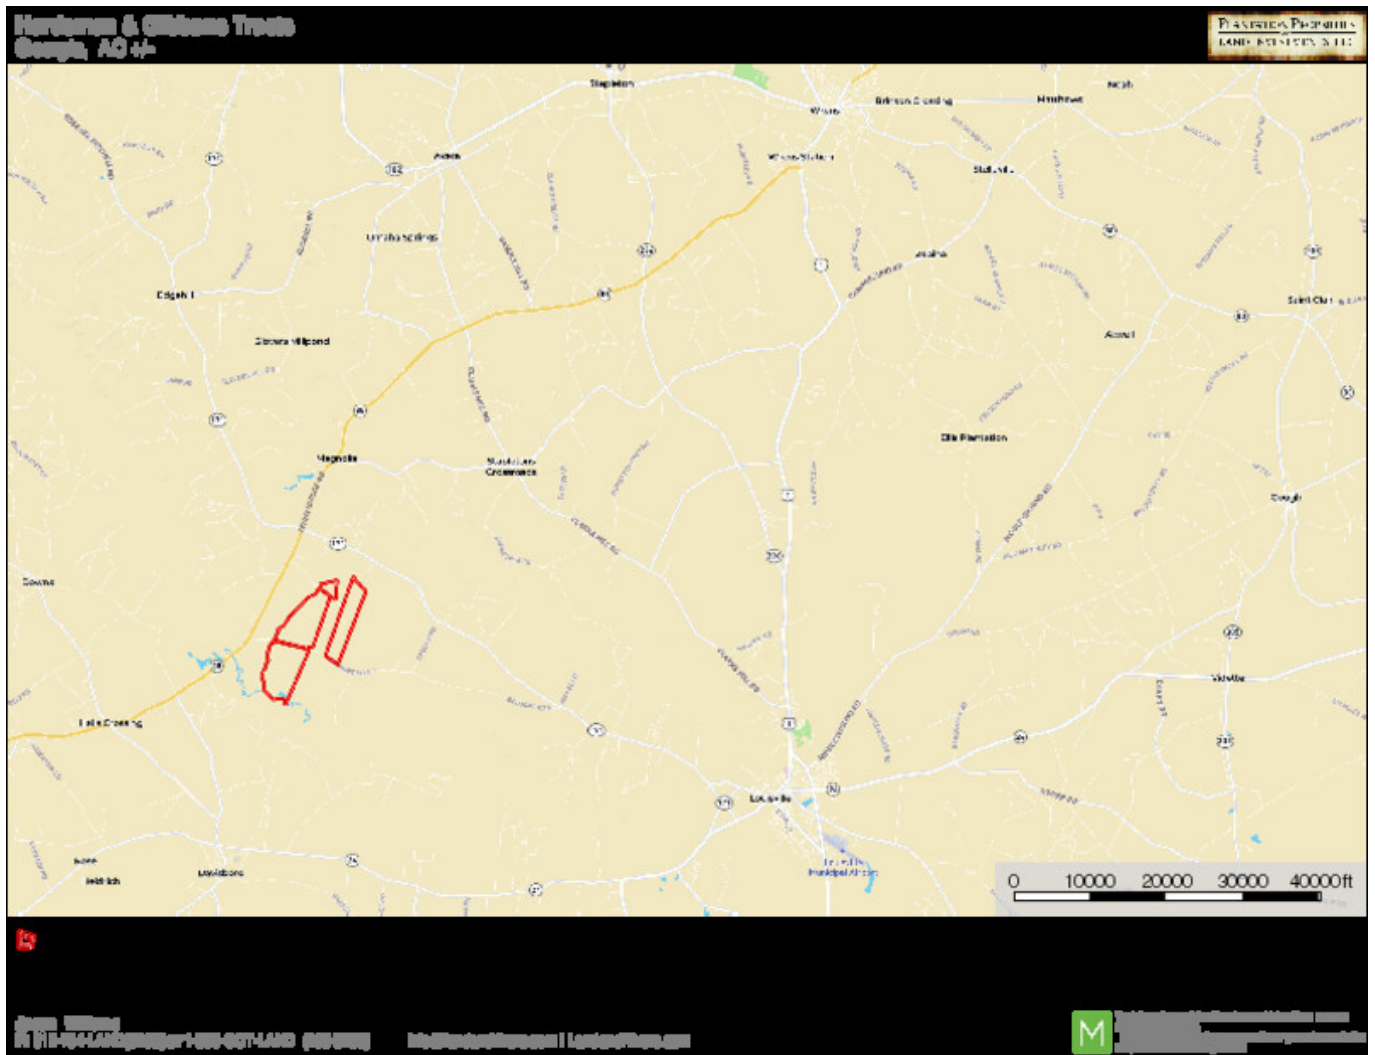

Hardeman South

Published on Plantation Properties & Land Investments, LLC (<https://landanddrivers.com>)

Detailed Aerial