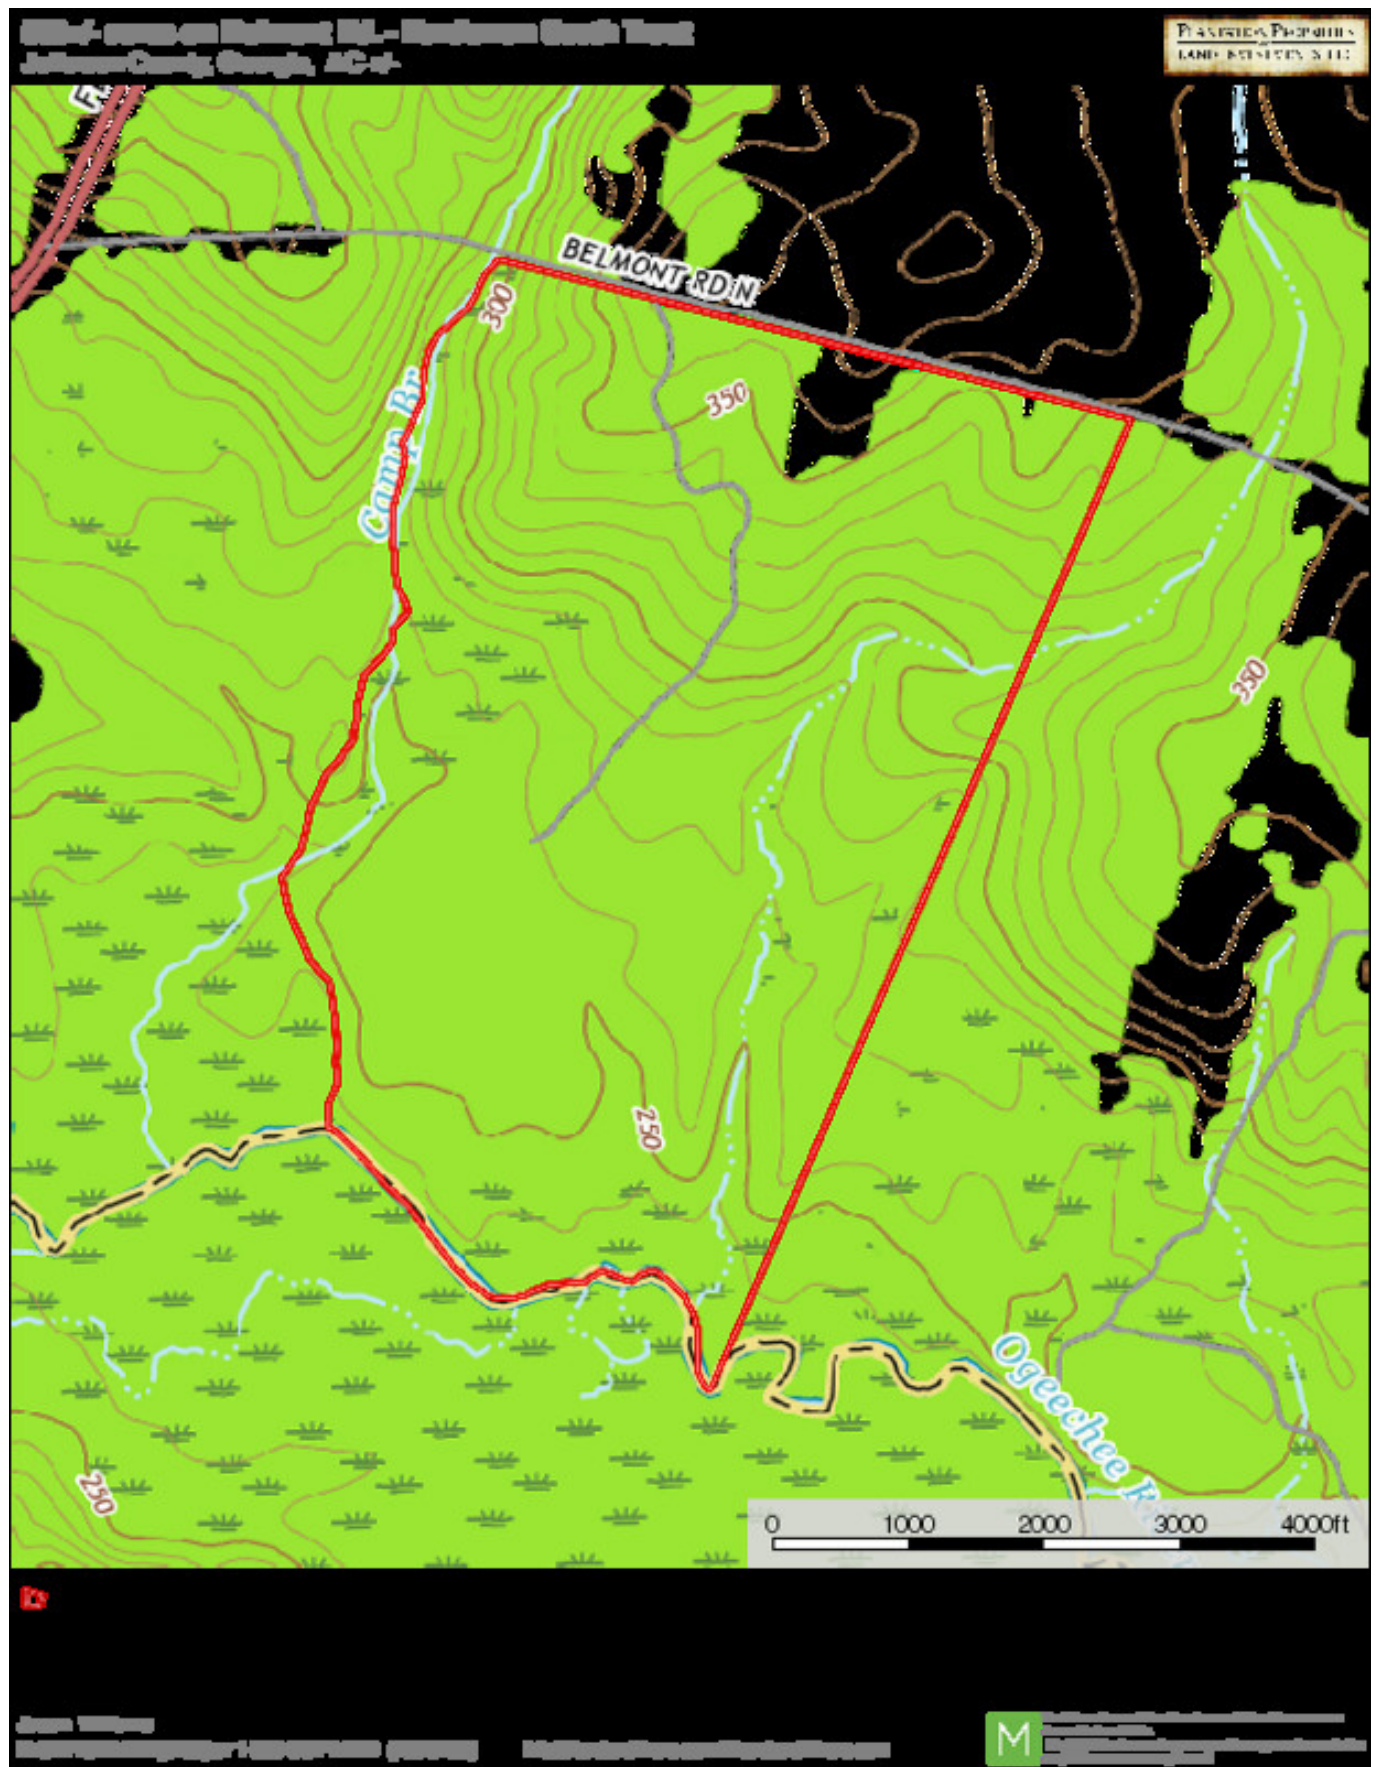

## Hardeman South

Hardeman South is a 553± acre tract located in Jefferson County about 10 minutes outside of Louisville. With over 300 acres of planted pines, this tract would make an ideal timber investment. The pine plantation varies in age from 5-23 years old. The land drops off towards the back of the property where it meets the Ogeechee River creating a habitat teeming with wildlife. This is a perfect multi-use property! It would make the perfect weekend retreat with great fishing, hunting, and trails for ATV riding all right at your fingertips. Call or email us today for more detail or to view this property. 912.764.LAND(5263)

## Aerial Map

## Topo Map

## Location Map