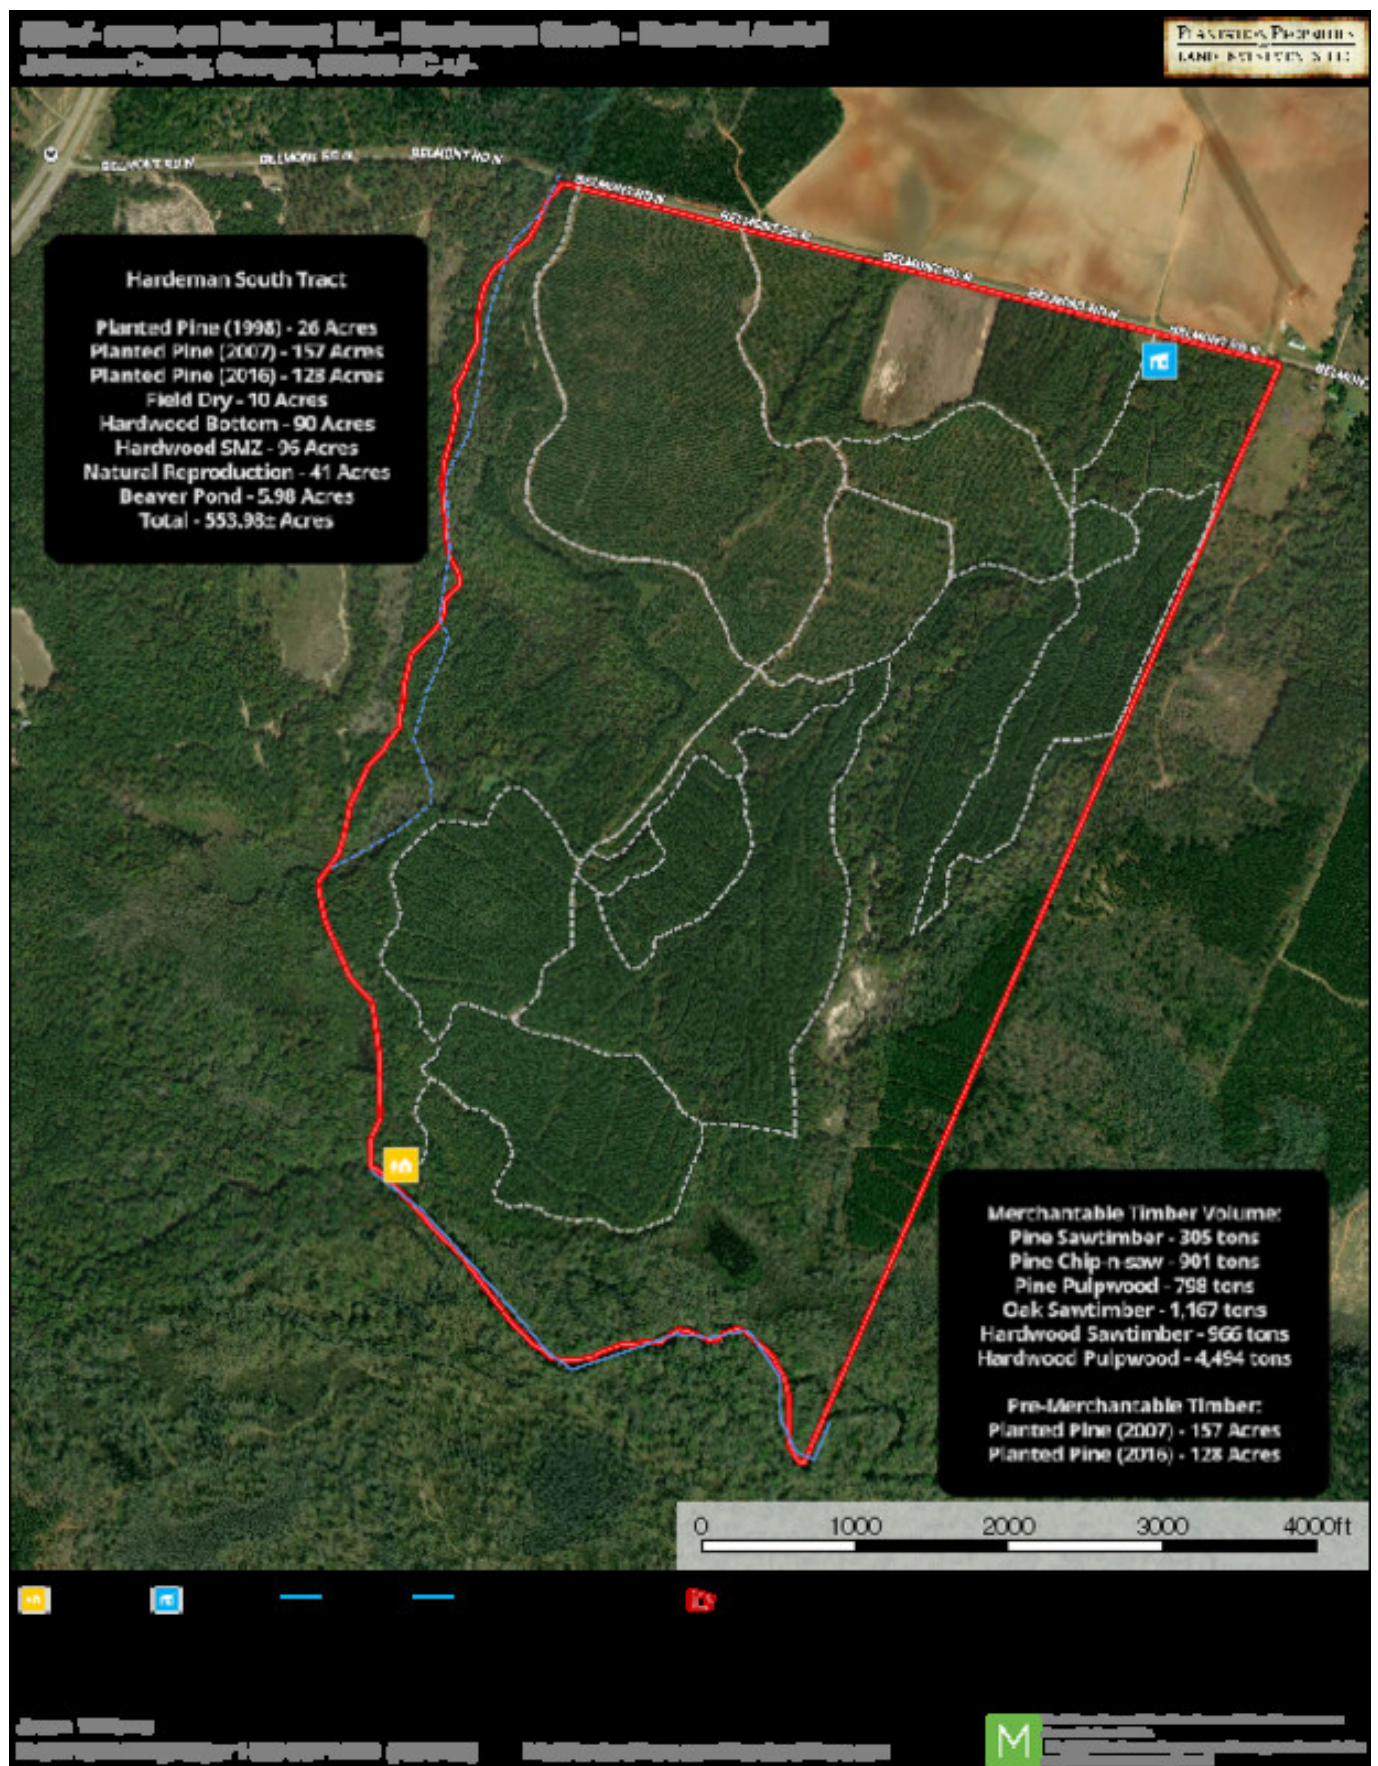

Hardeman South

Published on Plantation Properties & Land Investments, LLC (<https://landanddrivers.com>)

Source URL: <https://landanddrivers.com/property/hardeman-south>