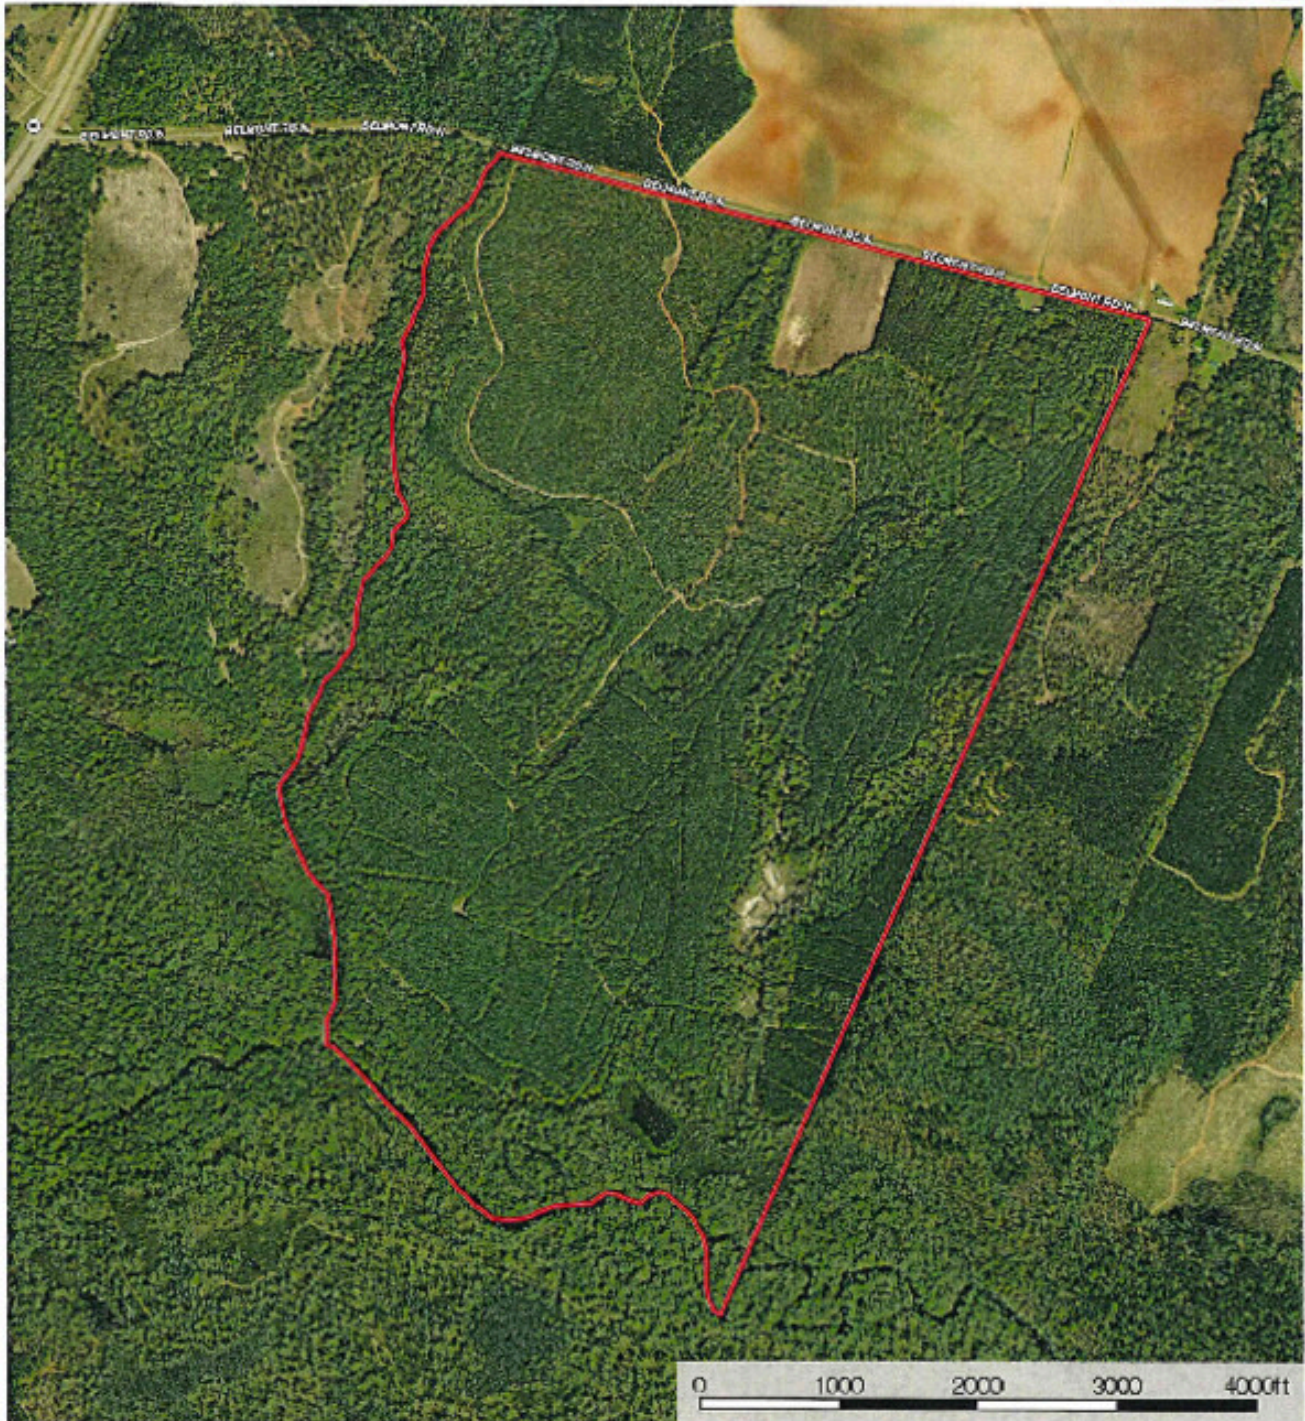

Hardeman South

Published on Plantation Properties & Land Investments, LLC (<https://landanddrivers.com>)

503+/- acres on Belmont Rd. (Section 15 Tract)
Jefferson County, Georgia 502 77 AC N

PLANTATION PROPERTIES
LAND INVESTMENTS, LLC

Scout24

Jason Williams

P: 612 784 LAND (5233) or 1 855 GOT LAND (486 5233)

info@landanddrivers.com | landanddrivers.com

M All data courtesy of Earthstar® (www.earthstar.com) © 2024. All rights reserved. For more information, please contact us at www.earthstar.com

Topo Map