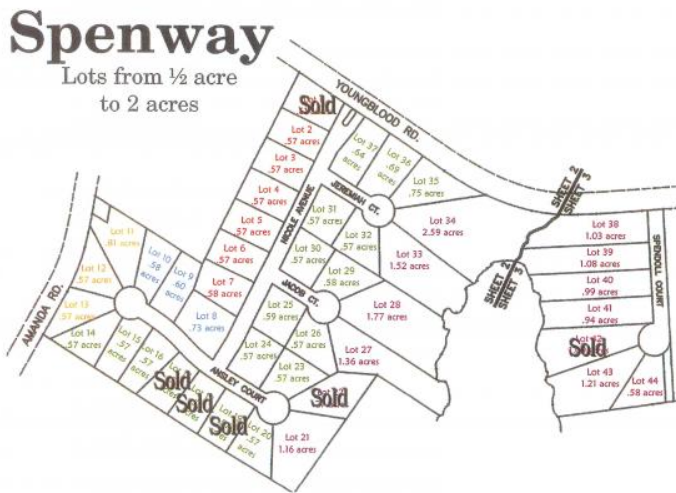

## spenway subdivision

Published on Plantation Properties & Land Investments, LLC (<https://landanddrivers.com>)

## spenway subdivision

Homesites available from 1/2 acre to 2 acre lots! Convenient to Rincon and Savannah. Priced to sell these lots won't last long! Call Jason Williams (912)764-5263

**Price:** \$8,000

**Property Type:** Residential

**Status:** Sold

**Street/Address:** spenway subdivision

**City:**

**State:** Georgia

**Zip code:** 30458

**County:** bulloch

**Acreage:** 2

**Per Acre Price:** \$0.00

**Phone Number:**

**Email:**

**Google Maps link:** [View Larger Map](#)

**Source URL:** <https://landanddrivers.com/property/spenway-subdivision>