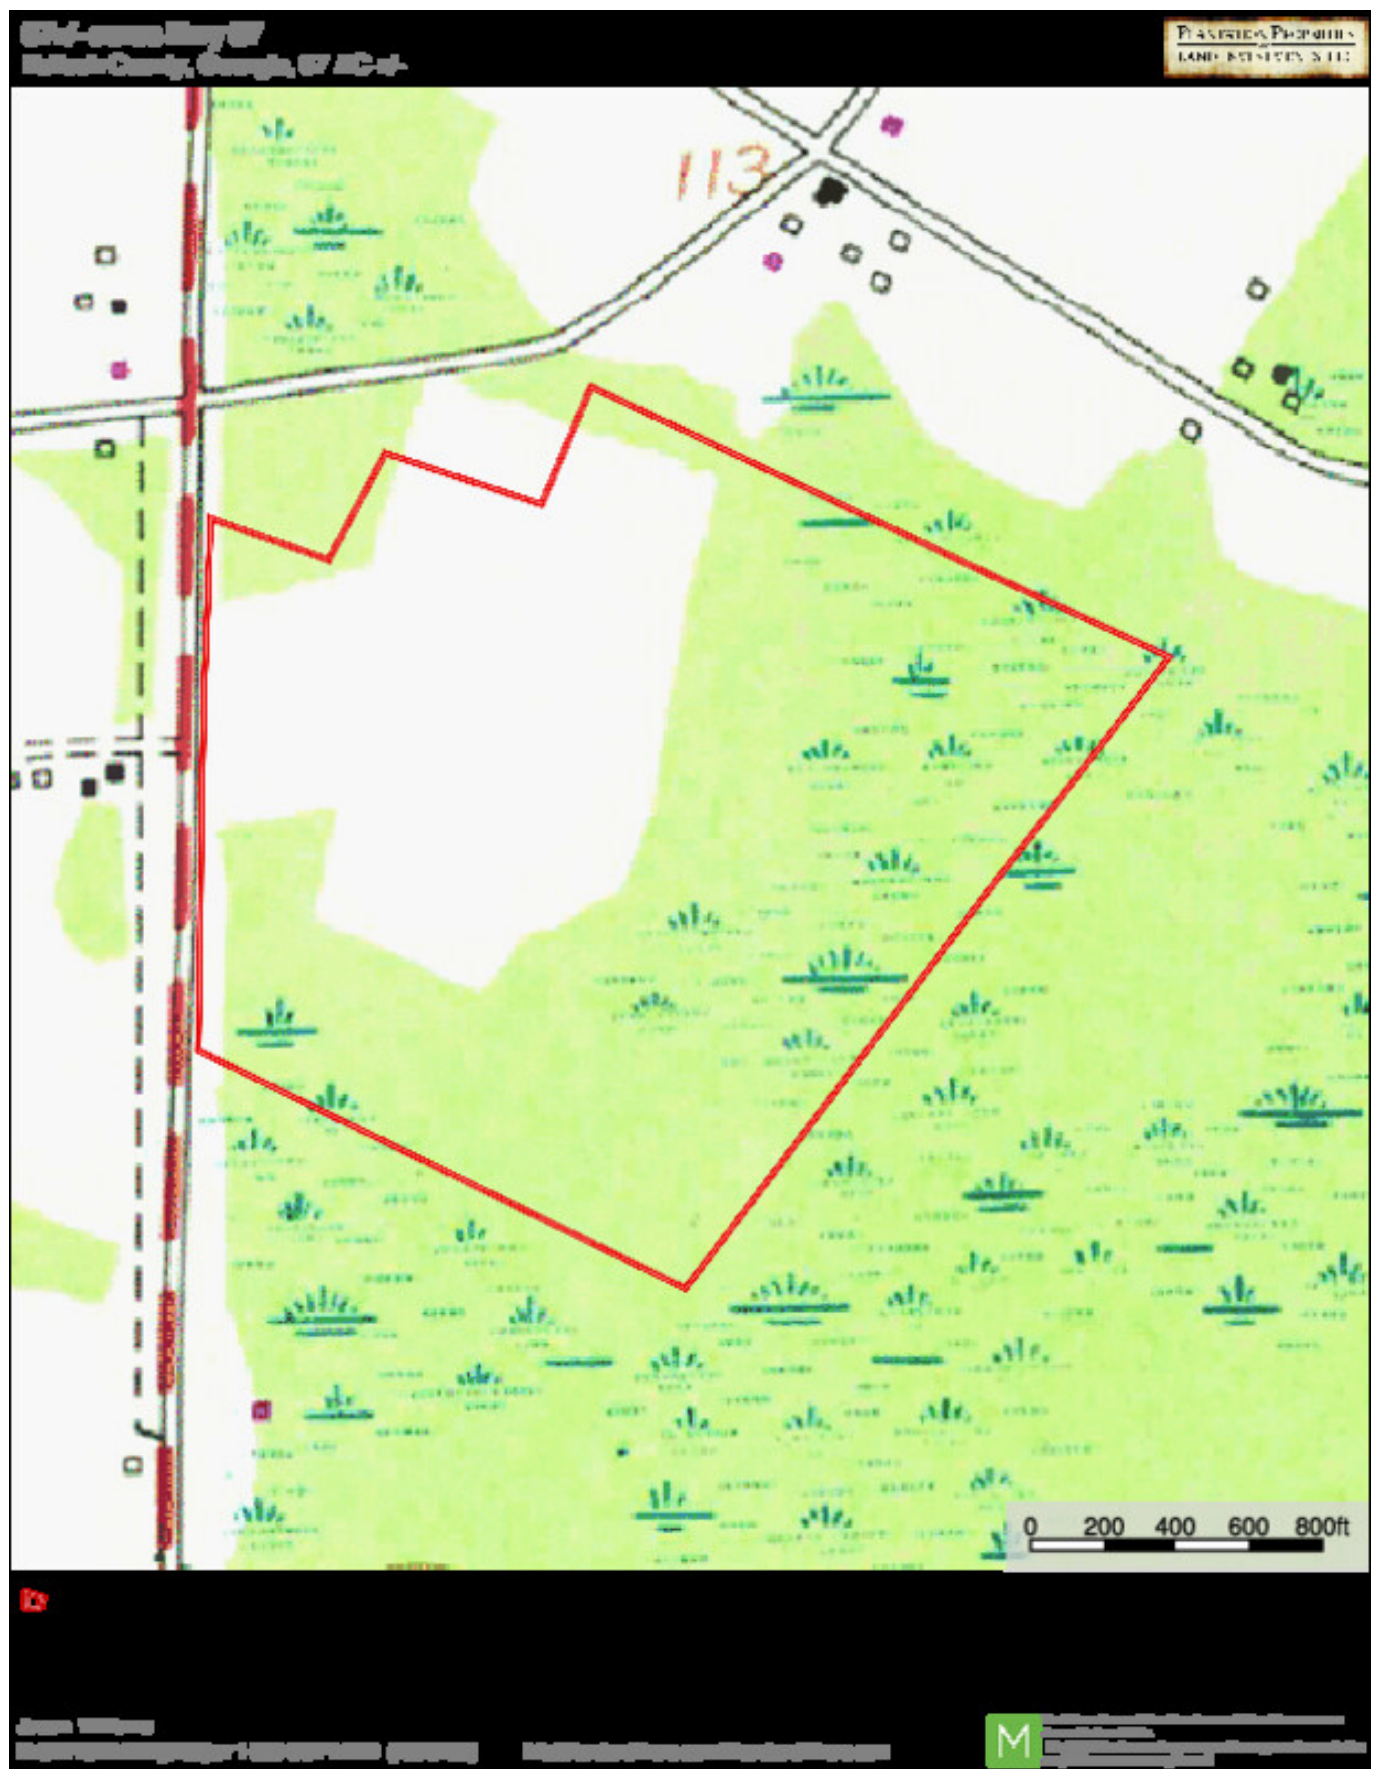

## Red Hill Farm

Red Hill Farm is a 67± acre tract located on HWY 67 about 20 minutes south of Statesboro. The majority of the property is made up of planted pines with the back of the property offering some older hardwoods. This property would make for an ideal private home site, weekend getaway, or recreational/hunting tract. The property is minutes away from I-16 allowing you to get to Savannah in about 45 minutes.

## Aerial Map

## Topo Map

## Location Map