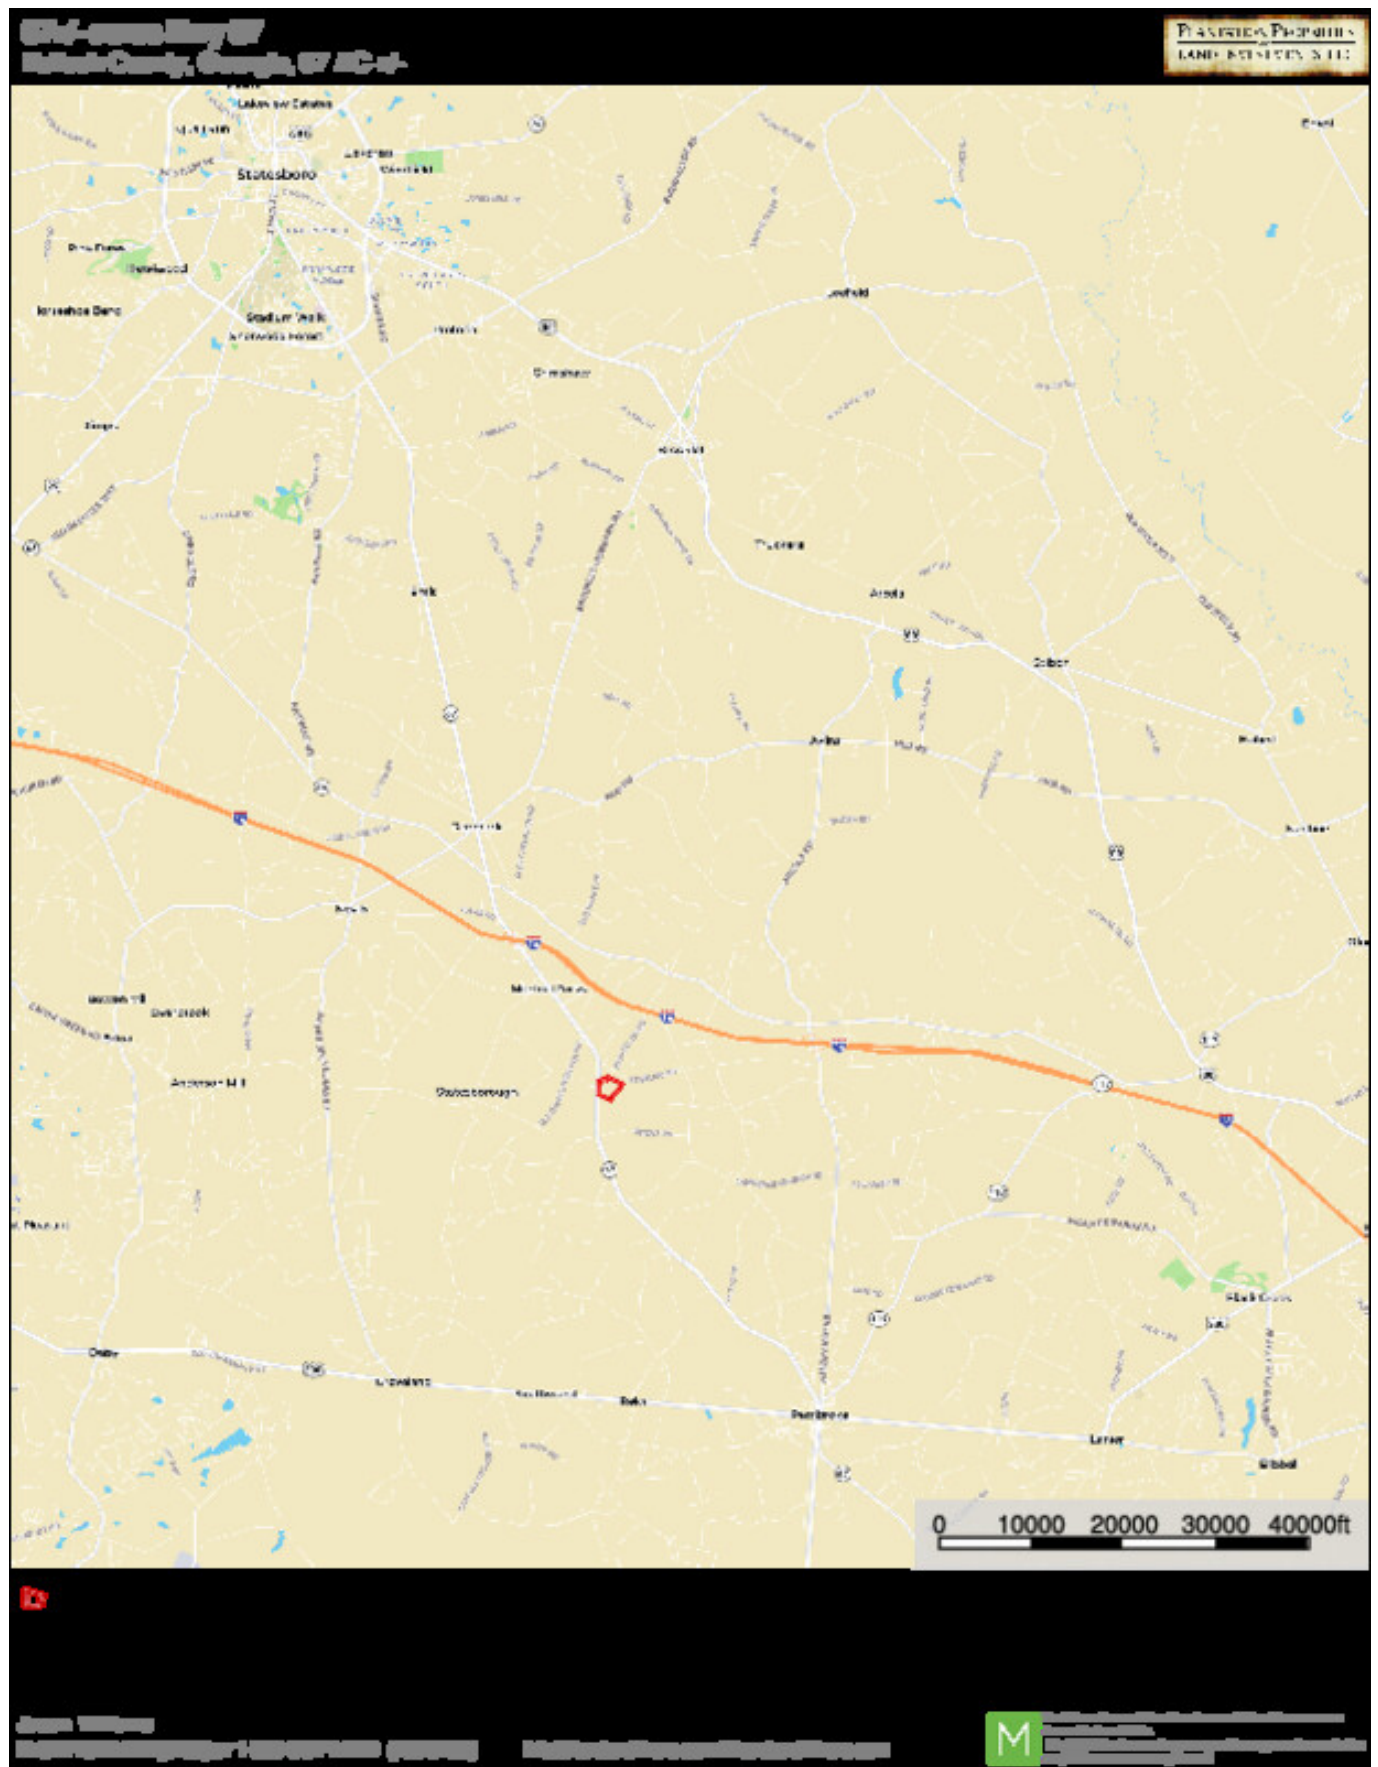

Red Hill Farm

Published on Plantation Properties & Land Investments, LLC (<https://landanddrivers.com>)

Source URL: <https://landanddrivers.com/property/red-hill-farm>