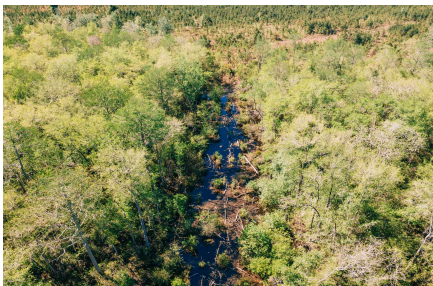

Red Hill Farm

Published on Plantation Properties & Land Investments, LLC (<https://landanddrivers.com>)