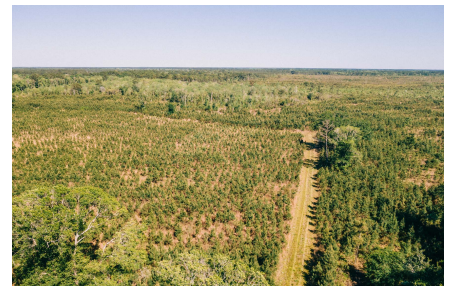

Red Hill Farm

Published on Plantation Properties & Land Investments, LLC (<https://landanddrivers.com>)