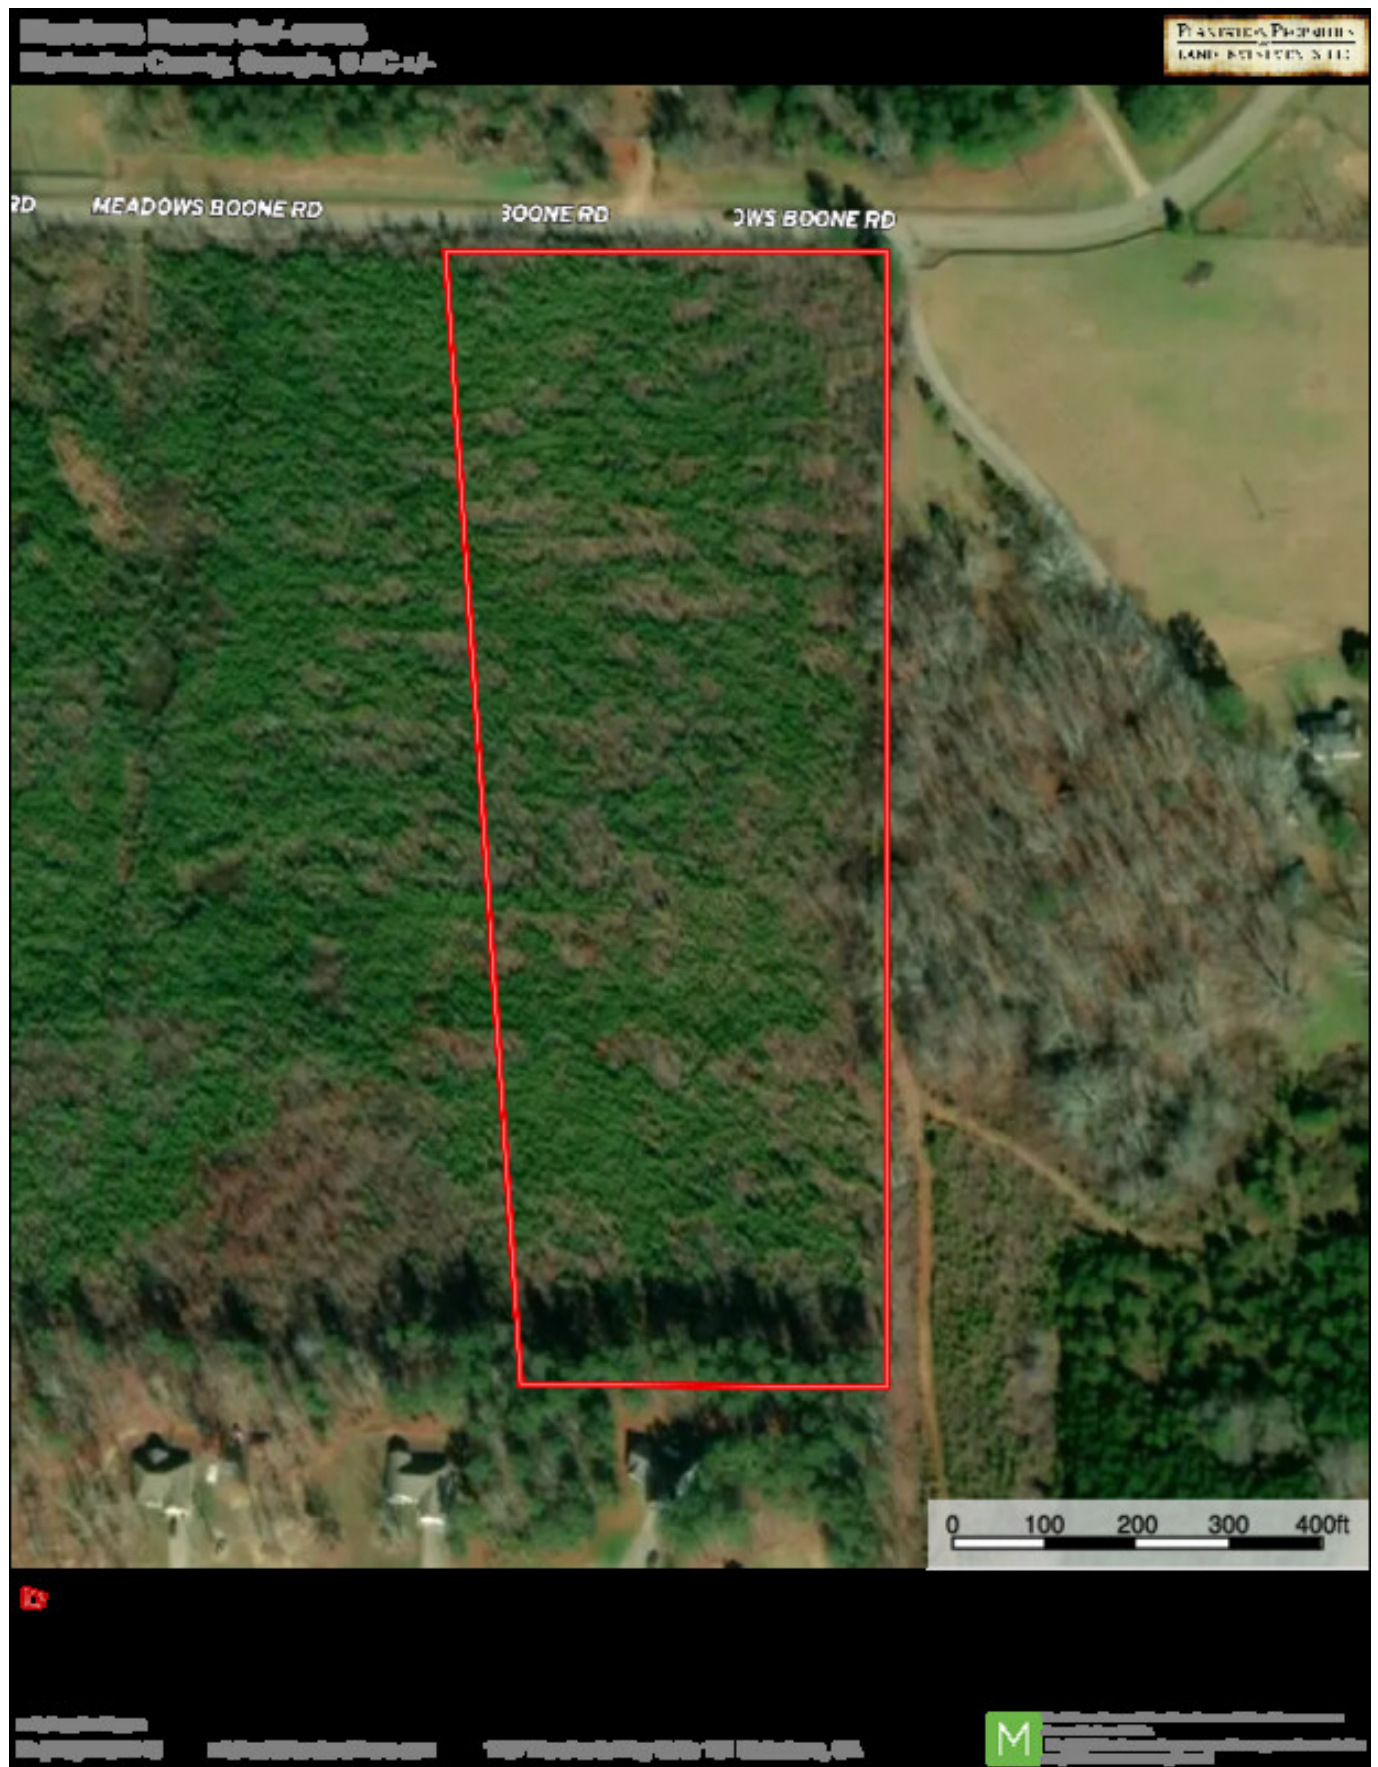

Meadows Boone Road

Published on Plantation Properties & Land Investments, LLC (<https://landanddrivers.com>)

Source URL: <https://landanddrivers.com/property/meadows-boone-road>