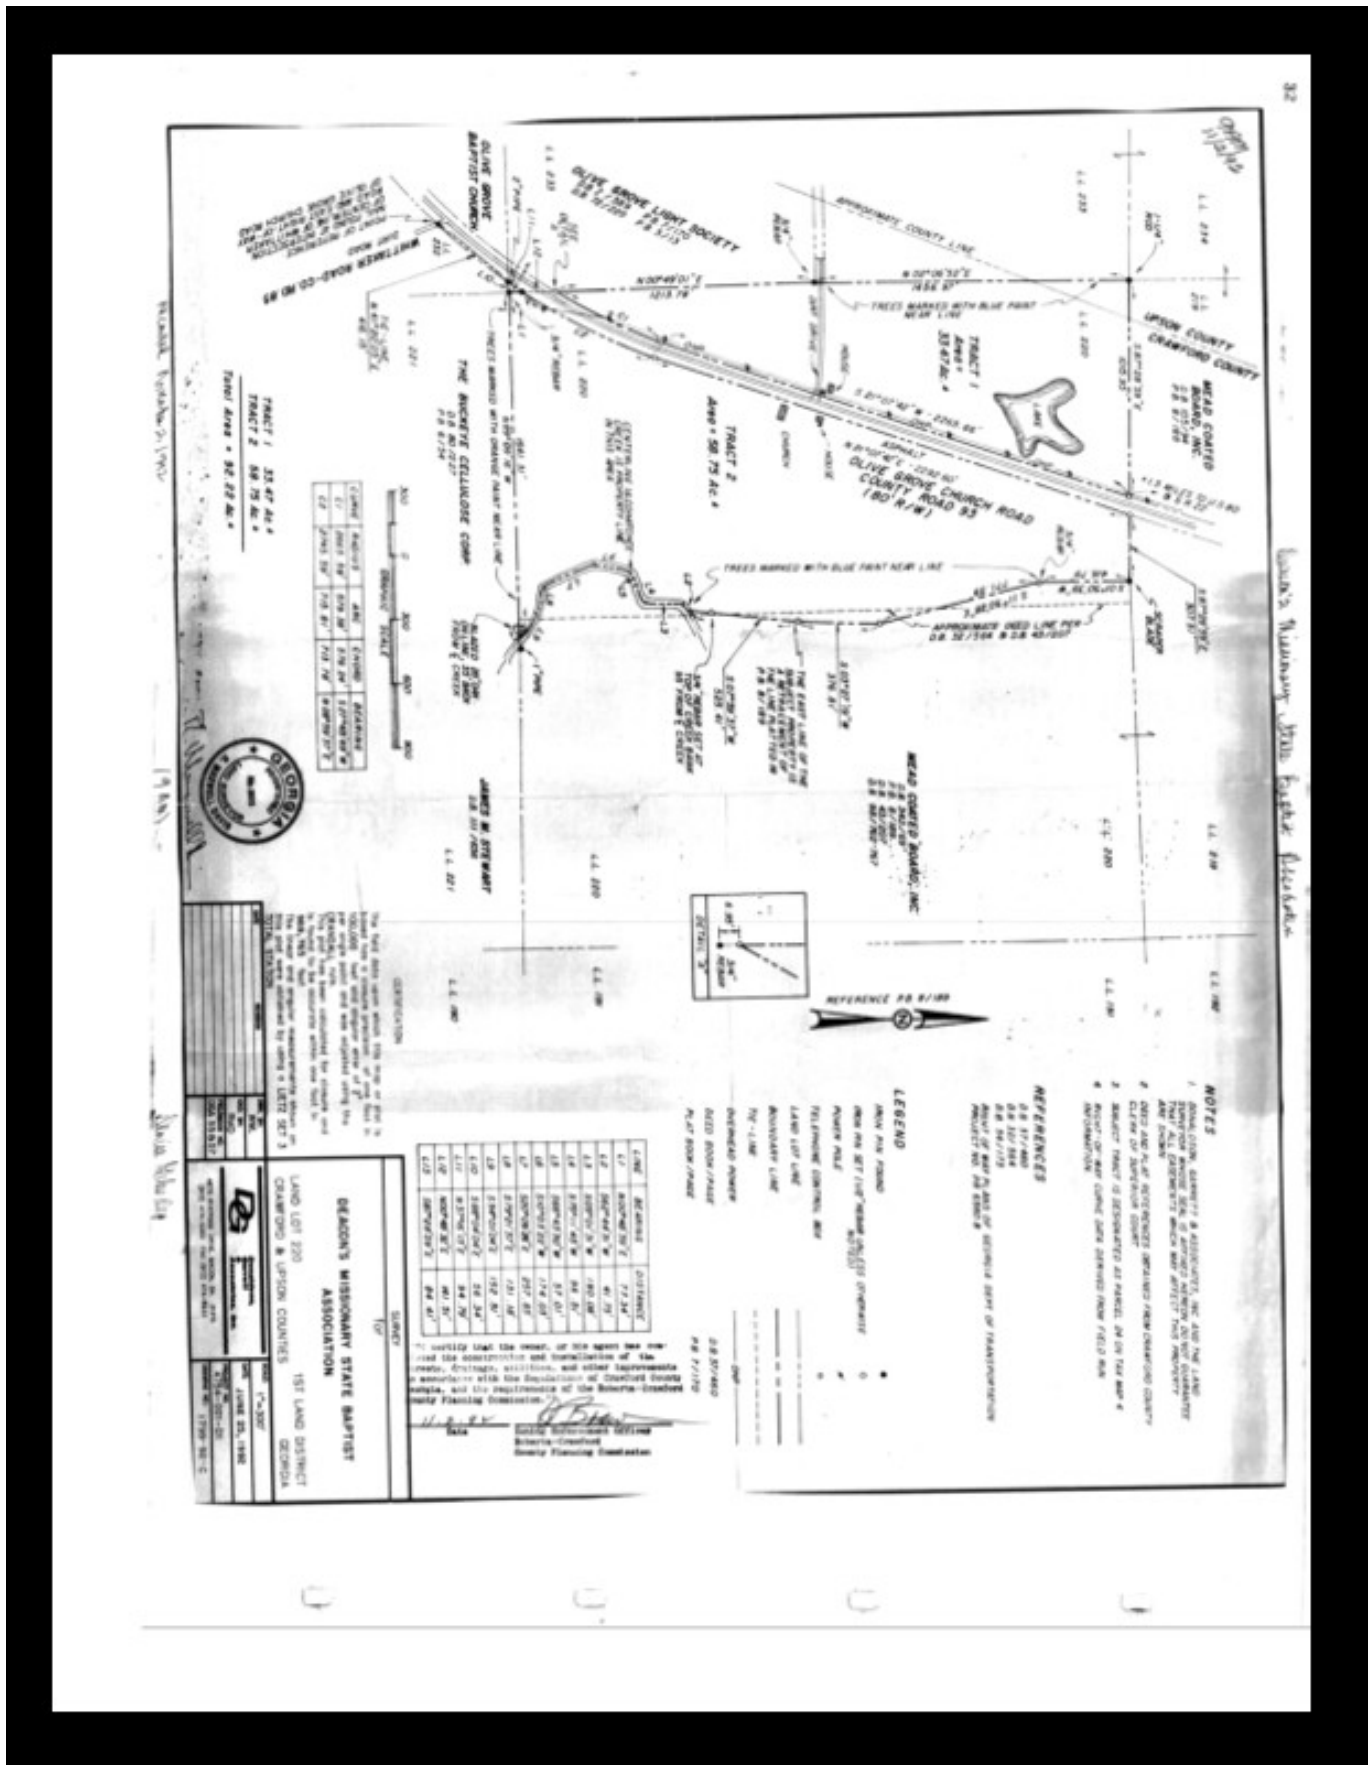

Ulcohatchee Creek

Published on Plantation Properties & Land Investments, LLC (<https://landandrivers.com>)

Source URL: <https://landandrivers.com/property/ulcohatchee-creek>