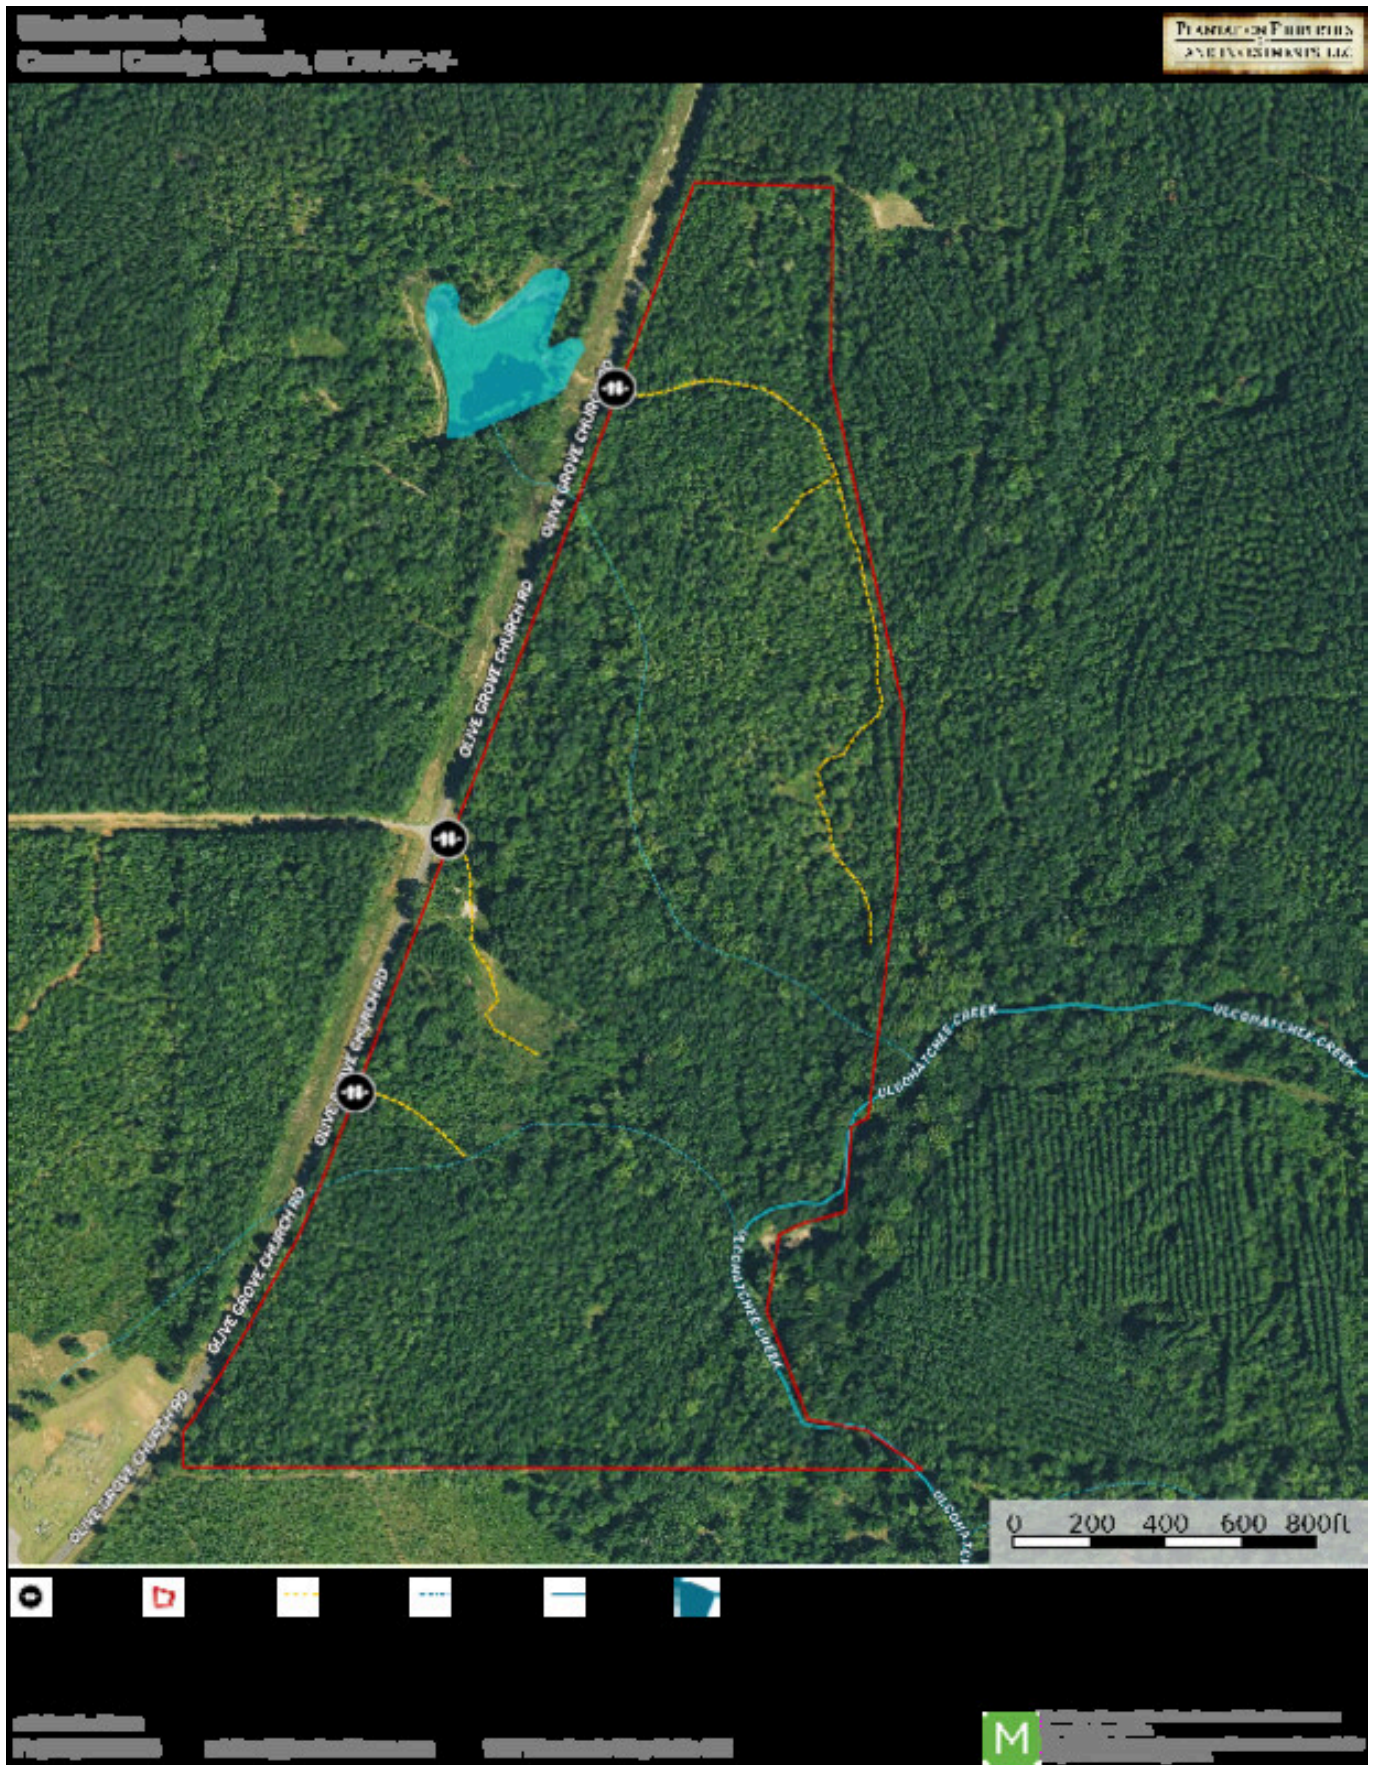

Ulcoatchee Creek

Published on Plantation Properties & Land Investments, LLC (<https://landandrivers.com>)