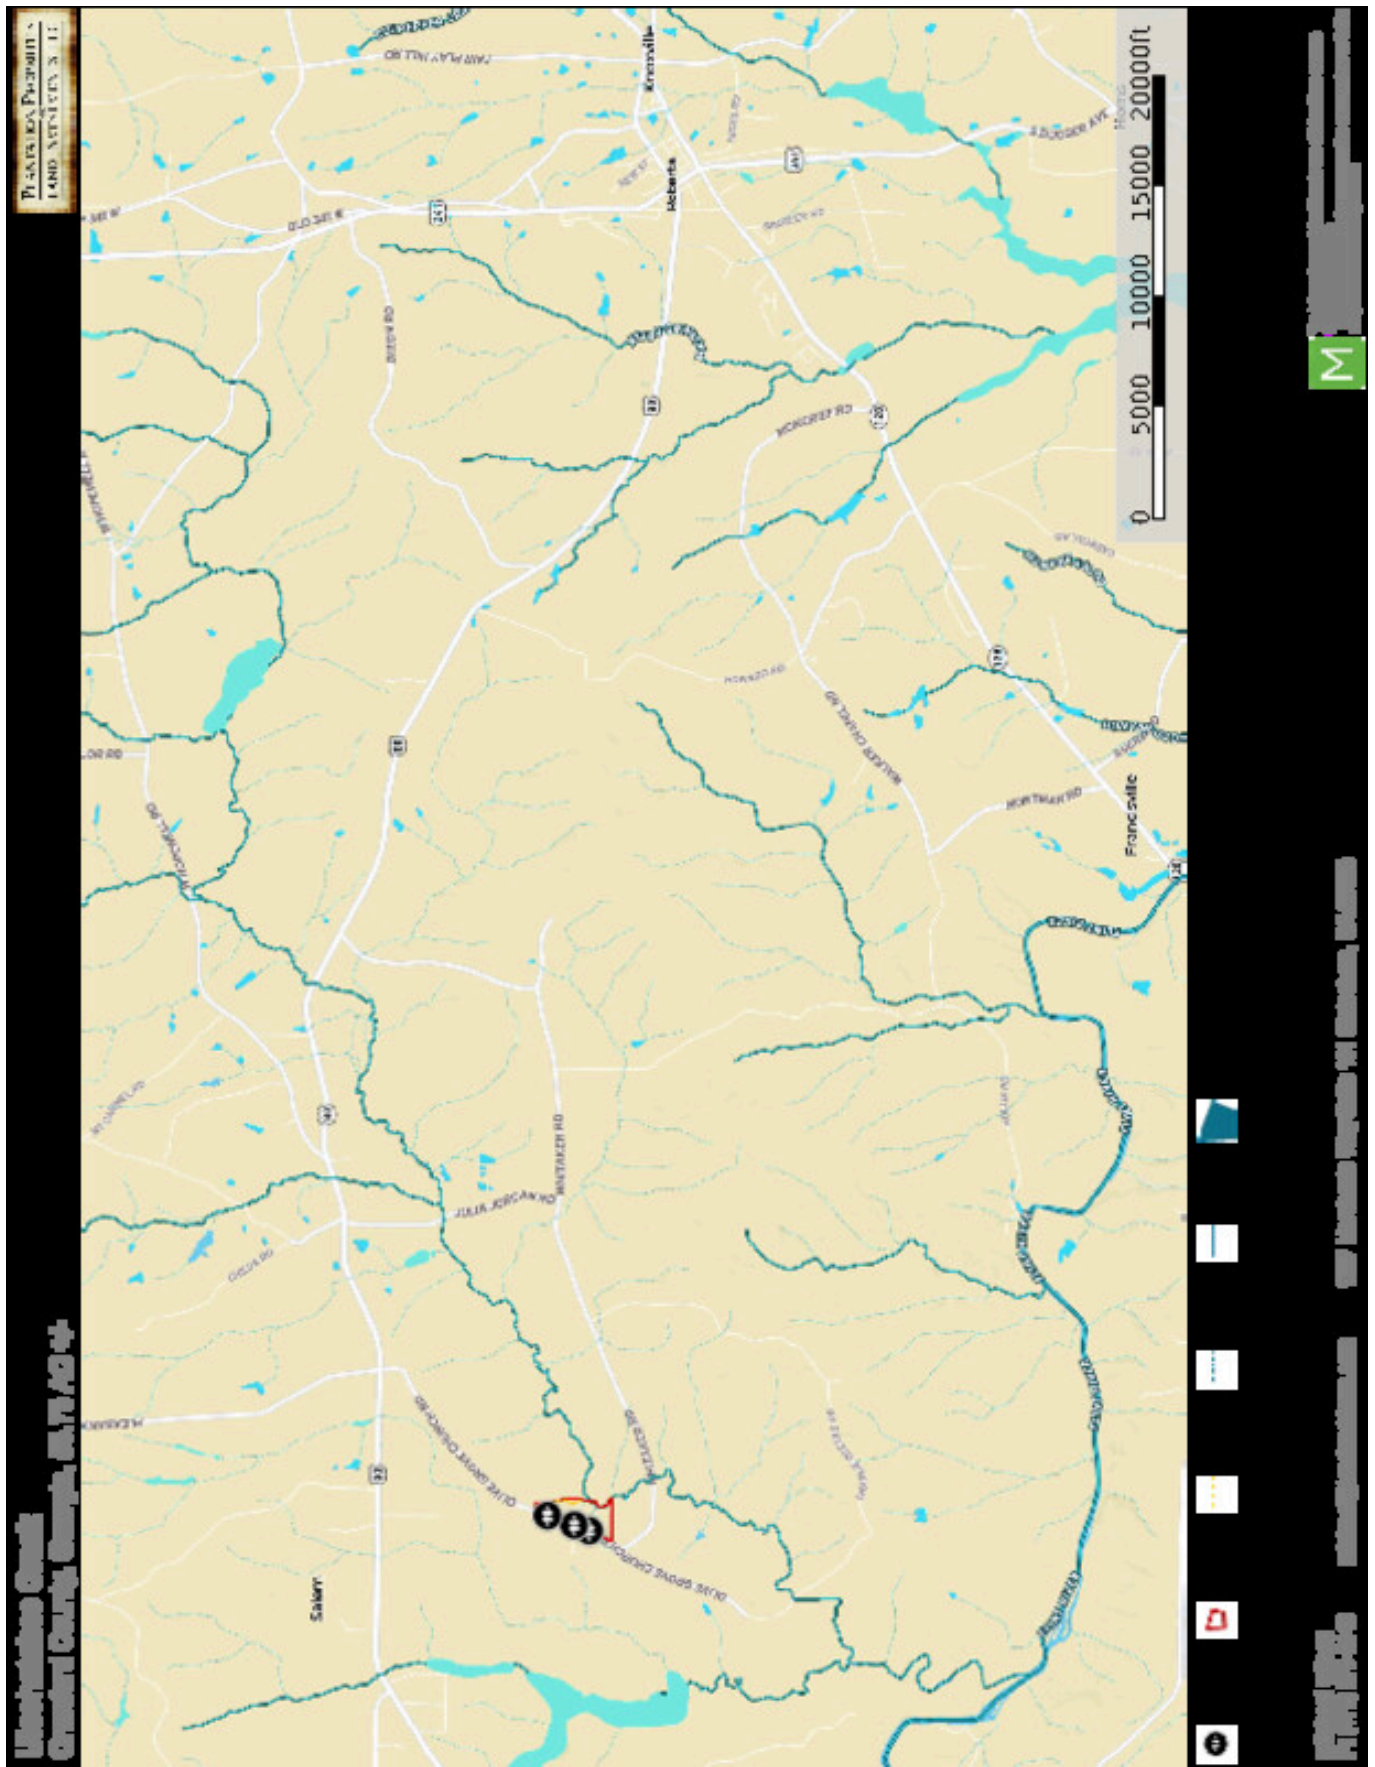

Ulcoatchee Creek

Published on Plantation Properties & Land Investments, LLC (<https://landanddrivers.com>)