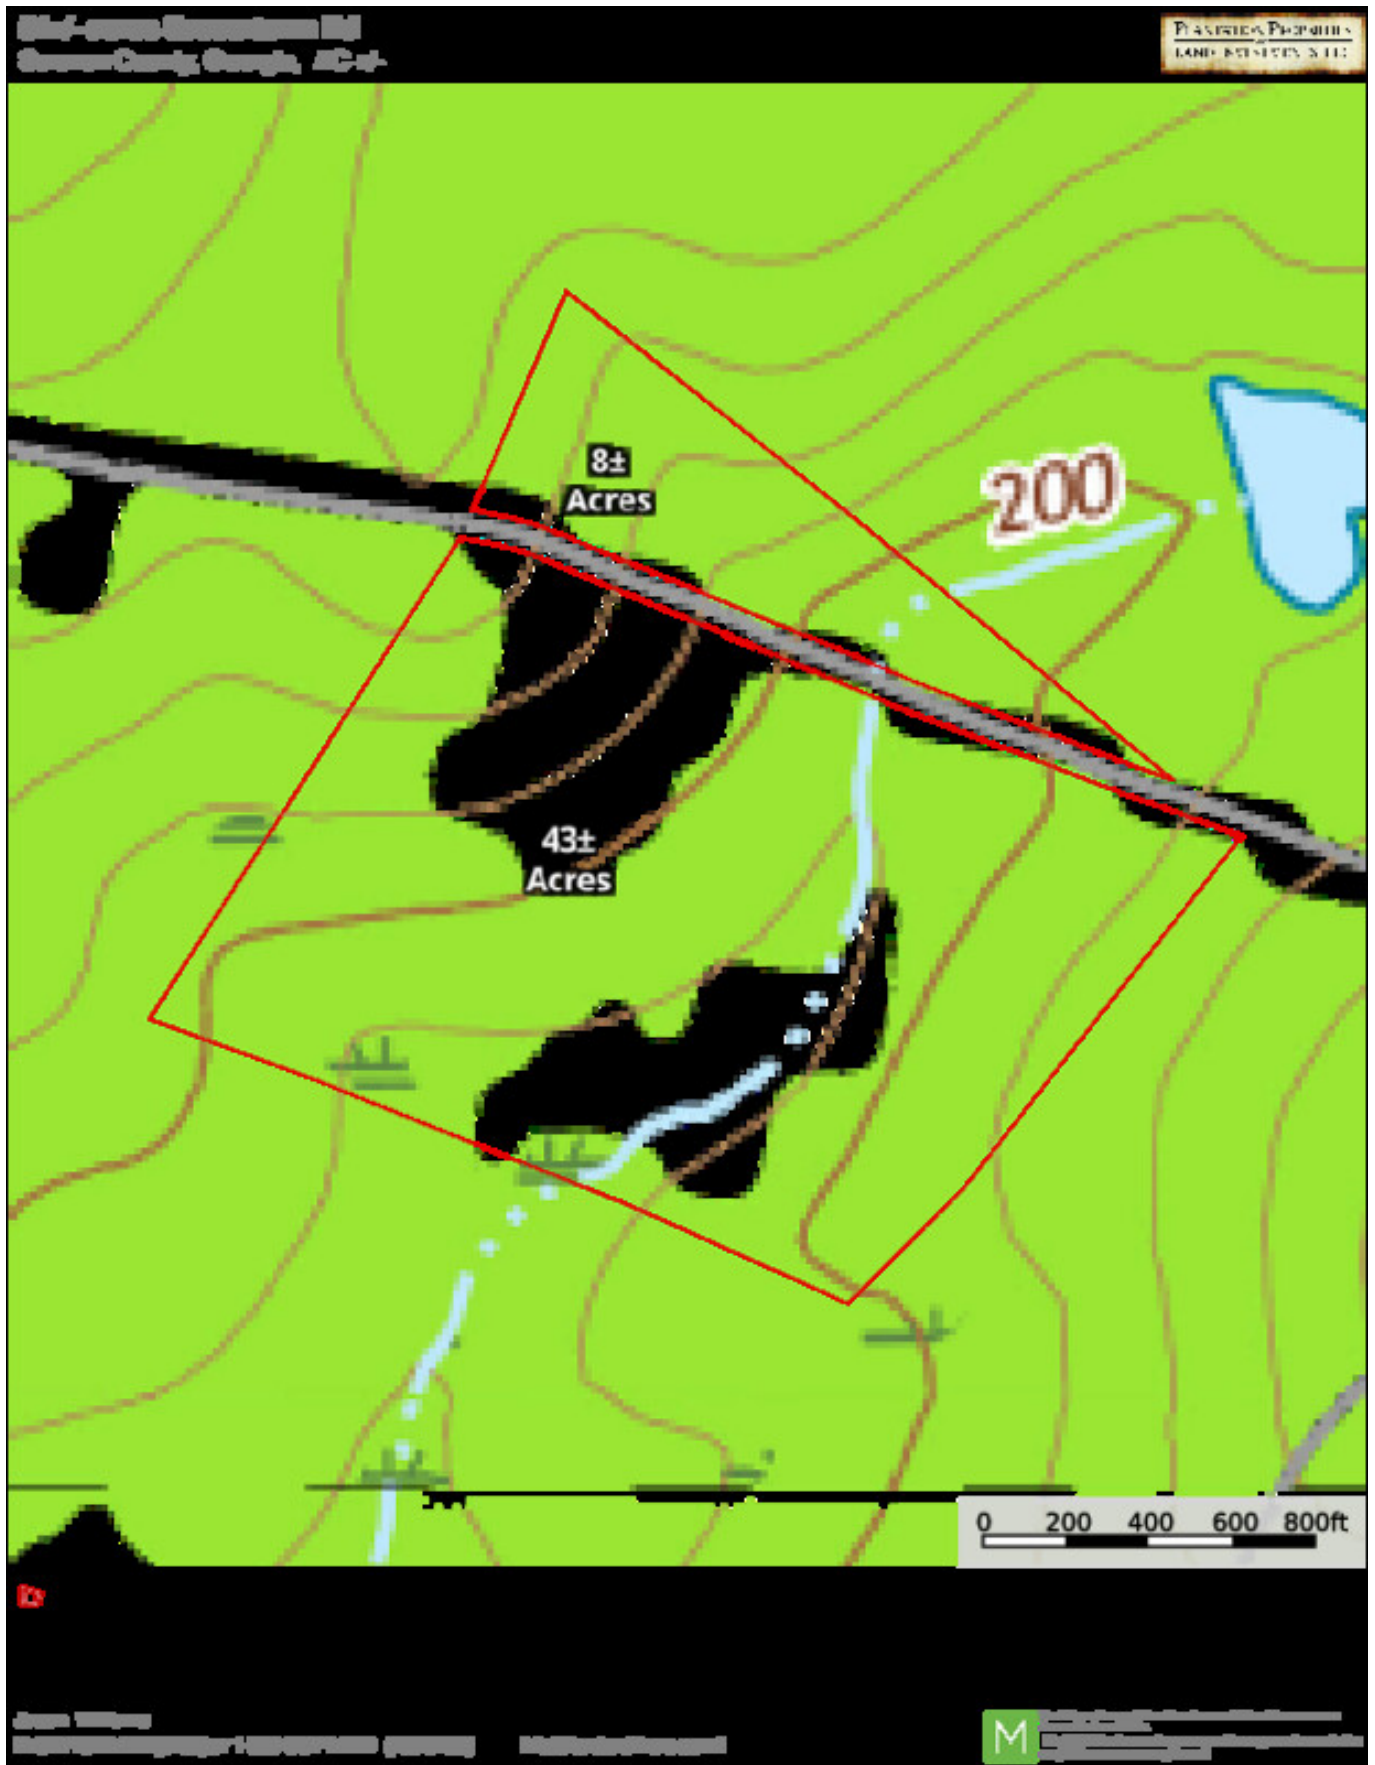

Sassertown Retreat

Published on Plantation Properties & Land Investments, LLC (<https://landandrivers.com>)

Location Map