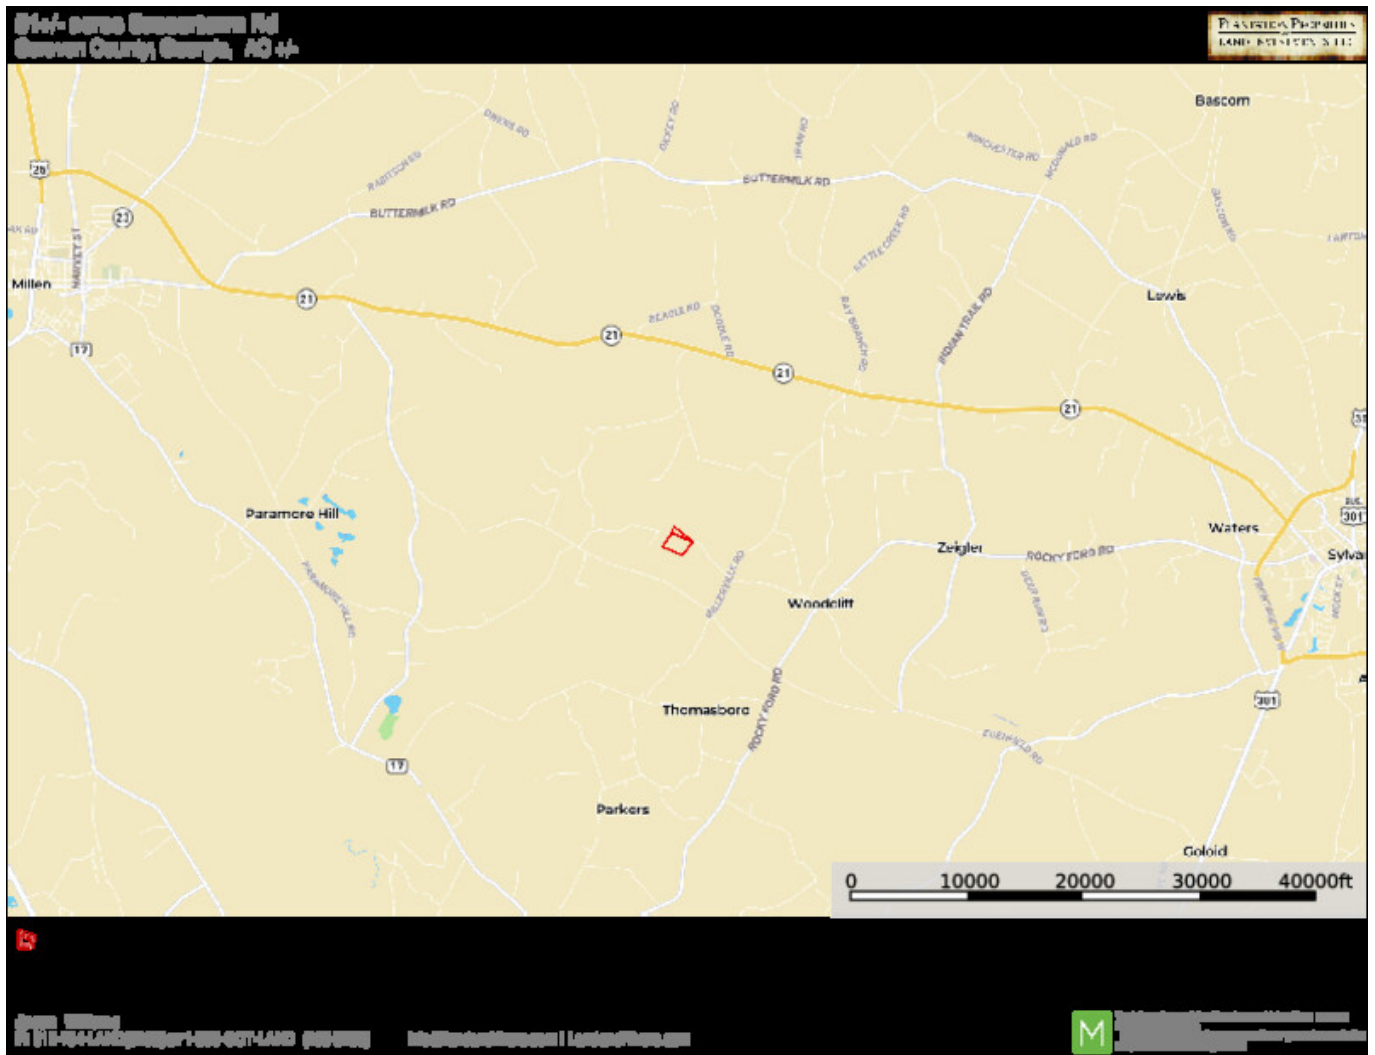

Sassertown Retreat

Published on Plantation Properties & Land Investments, LLC (<https://landanddrivers.com>)

Source URL: <https://landanddrivers.com/property/sassertown-retreat>