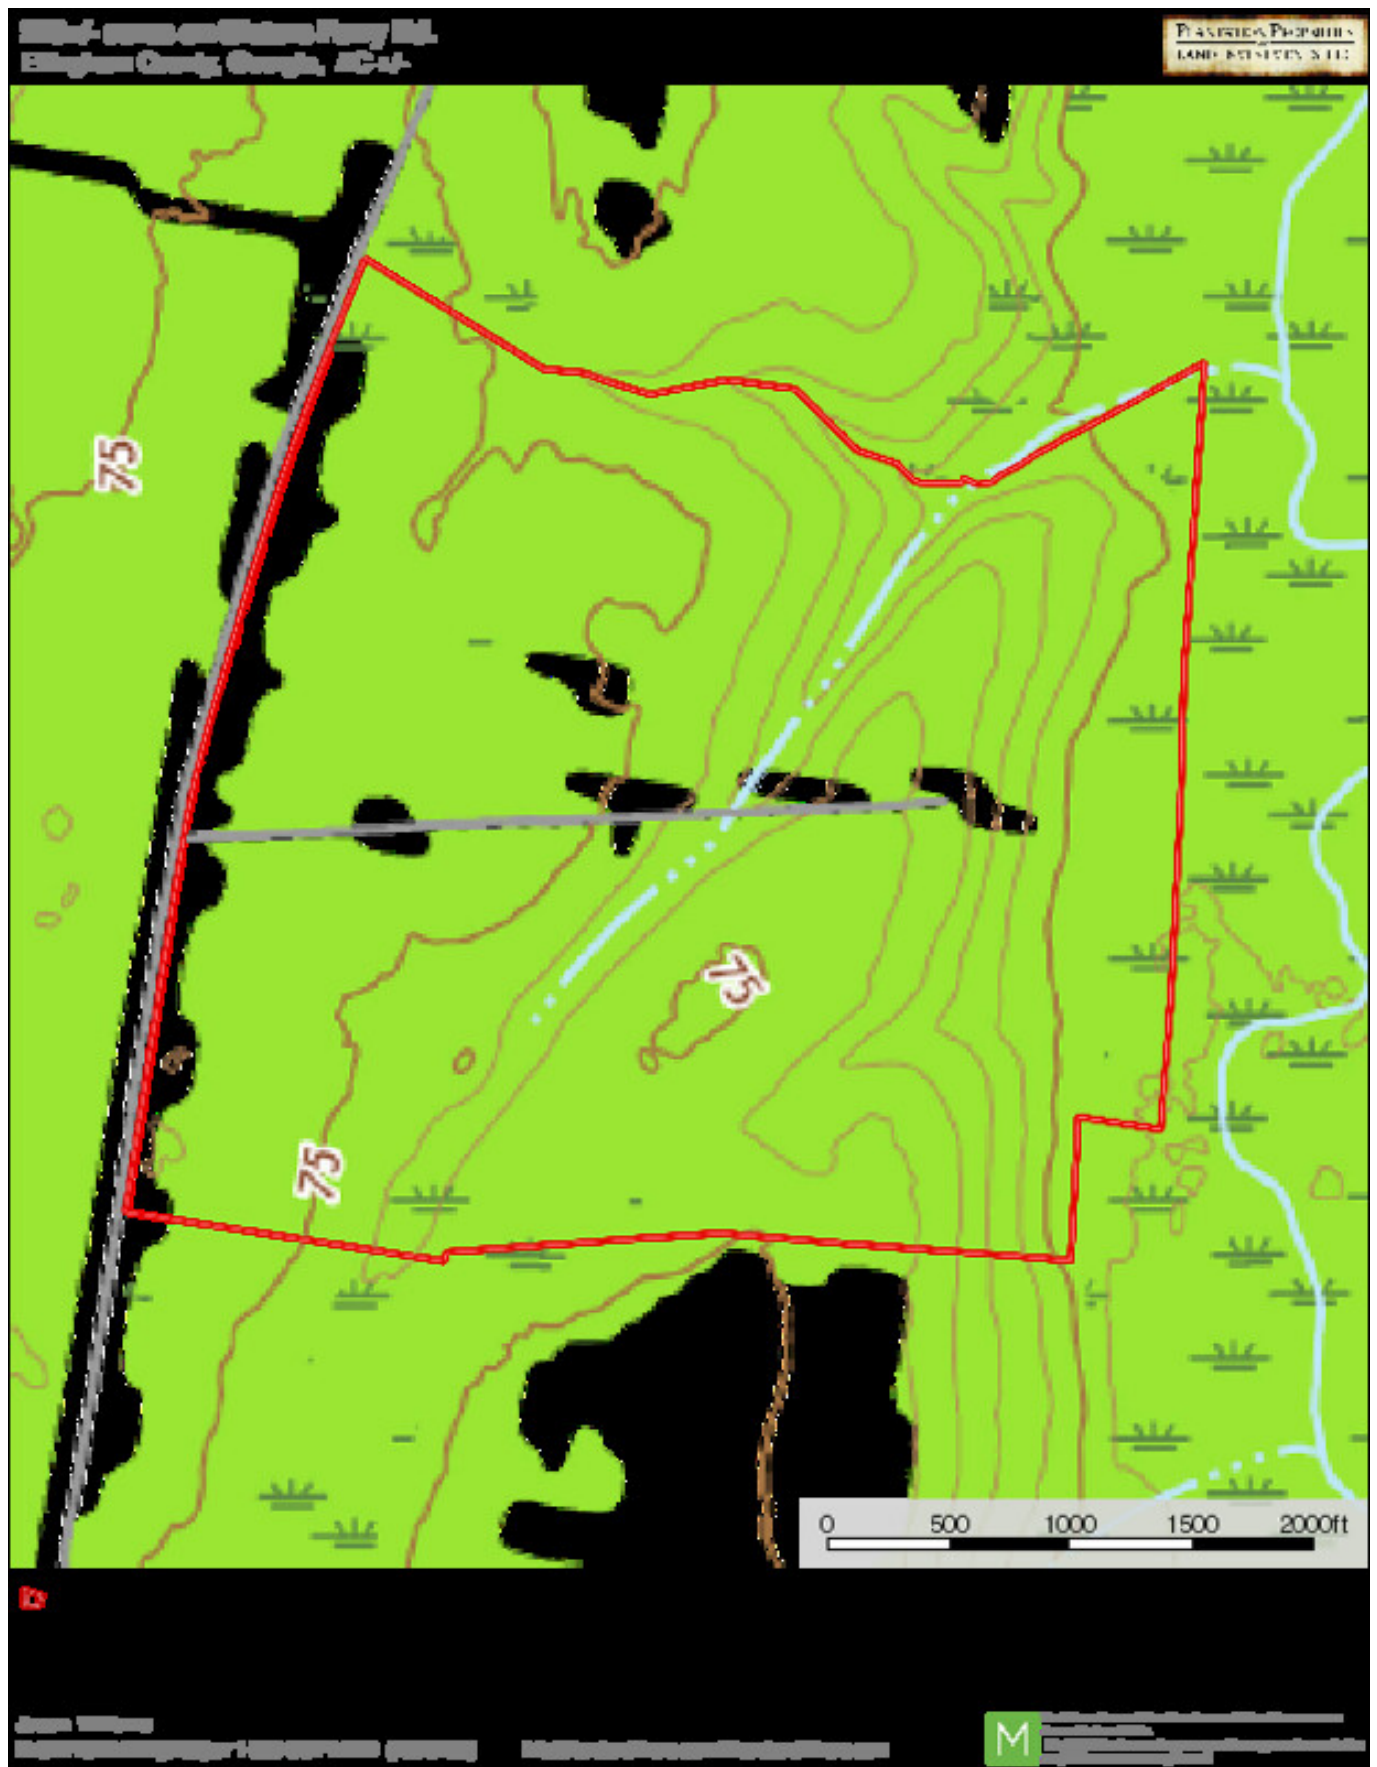

Sisters Ferry

Published on Plantation Properties & Land Investments, LLC (<https://landanddrivers.com>)

Source URL: <https://landanddrivers.com/property/sisters-ferry>