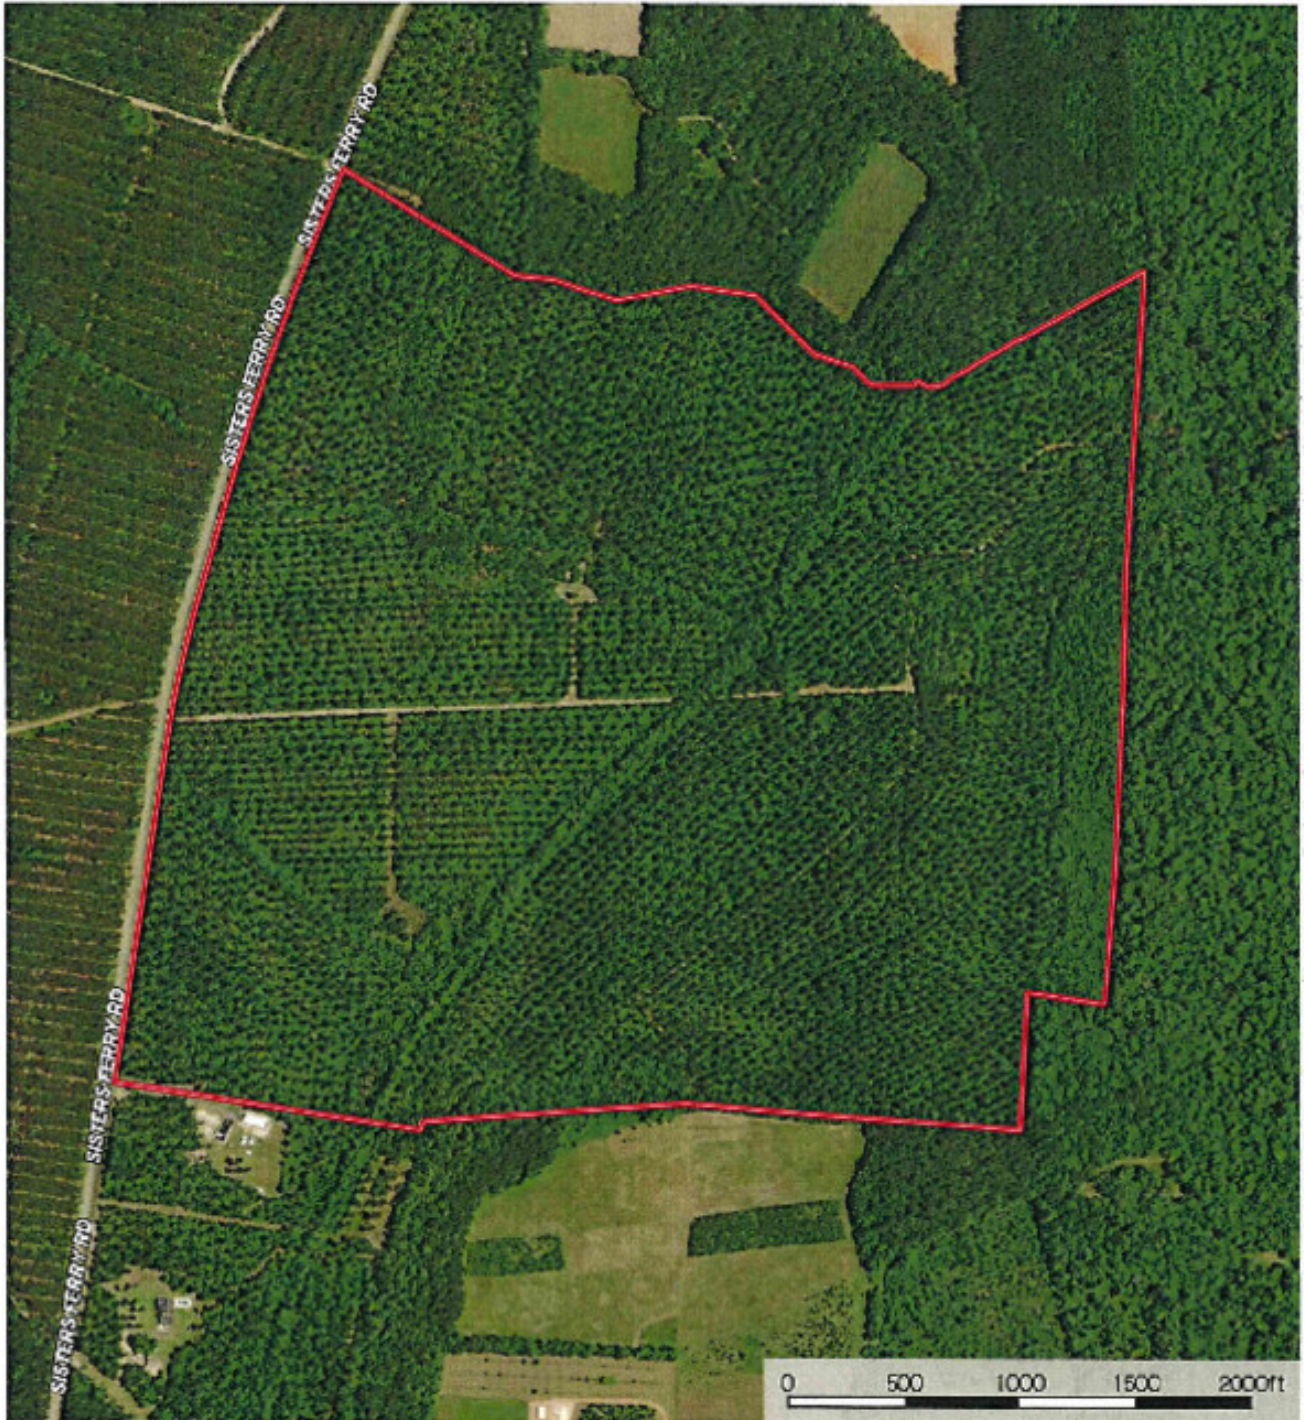

Sisters Ferry

Published on Plantation Properties & Land Investments, LLC (<https://landanddrivers.com>)

229+/- acres on Sisters Ferry Rd.
Effingham County, Georgia, AC 11-

PLANTATION PROPERTIES
LAND INVESTMENTS, LLC

Boundary

Jason Williams
P: 817-734-4455 (5526) or 1-800-351-1400 (408-5215)

jfw@landanddrivers.com | landanddrivers.com

M This map is a computer-generated illustration and does not constitute a survey. The map is for informational purposes only and should not be used for legal or financial purposes.

Location Map