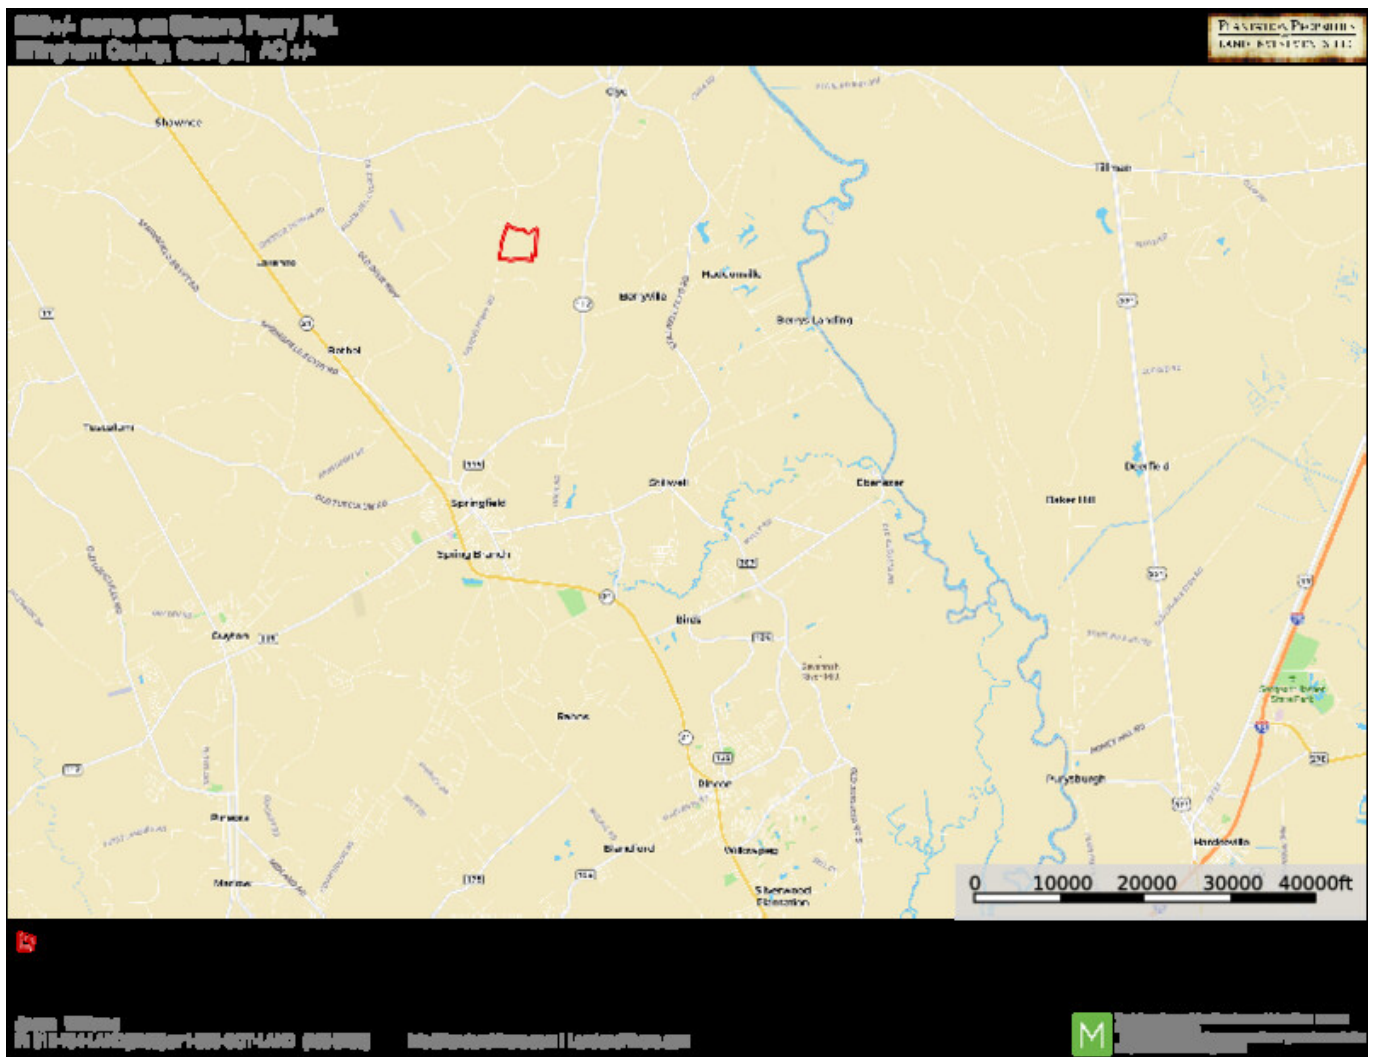

Sisters Ferry

Published on Plantation Properties & Land Investments, LLC (<https://landanddrivers.com>)

Topo Map