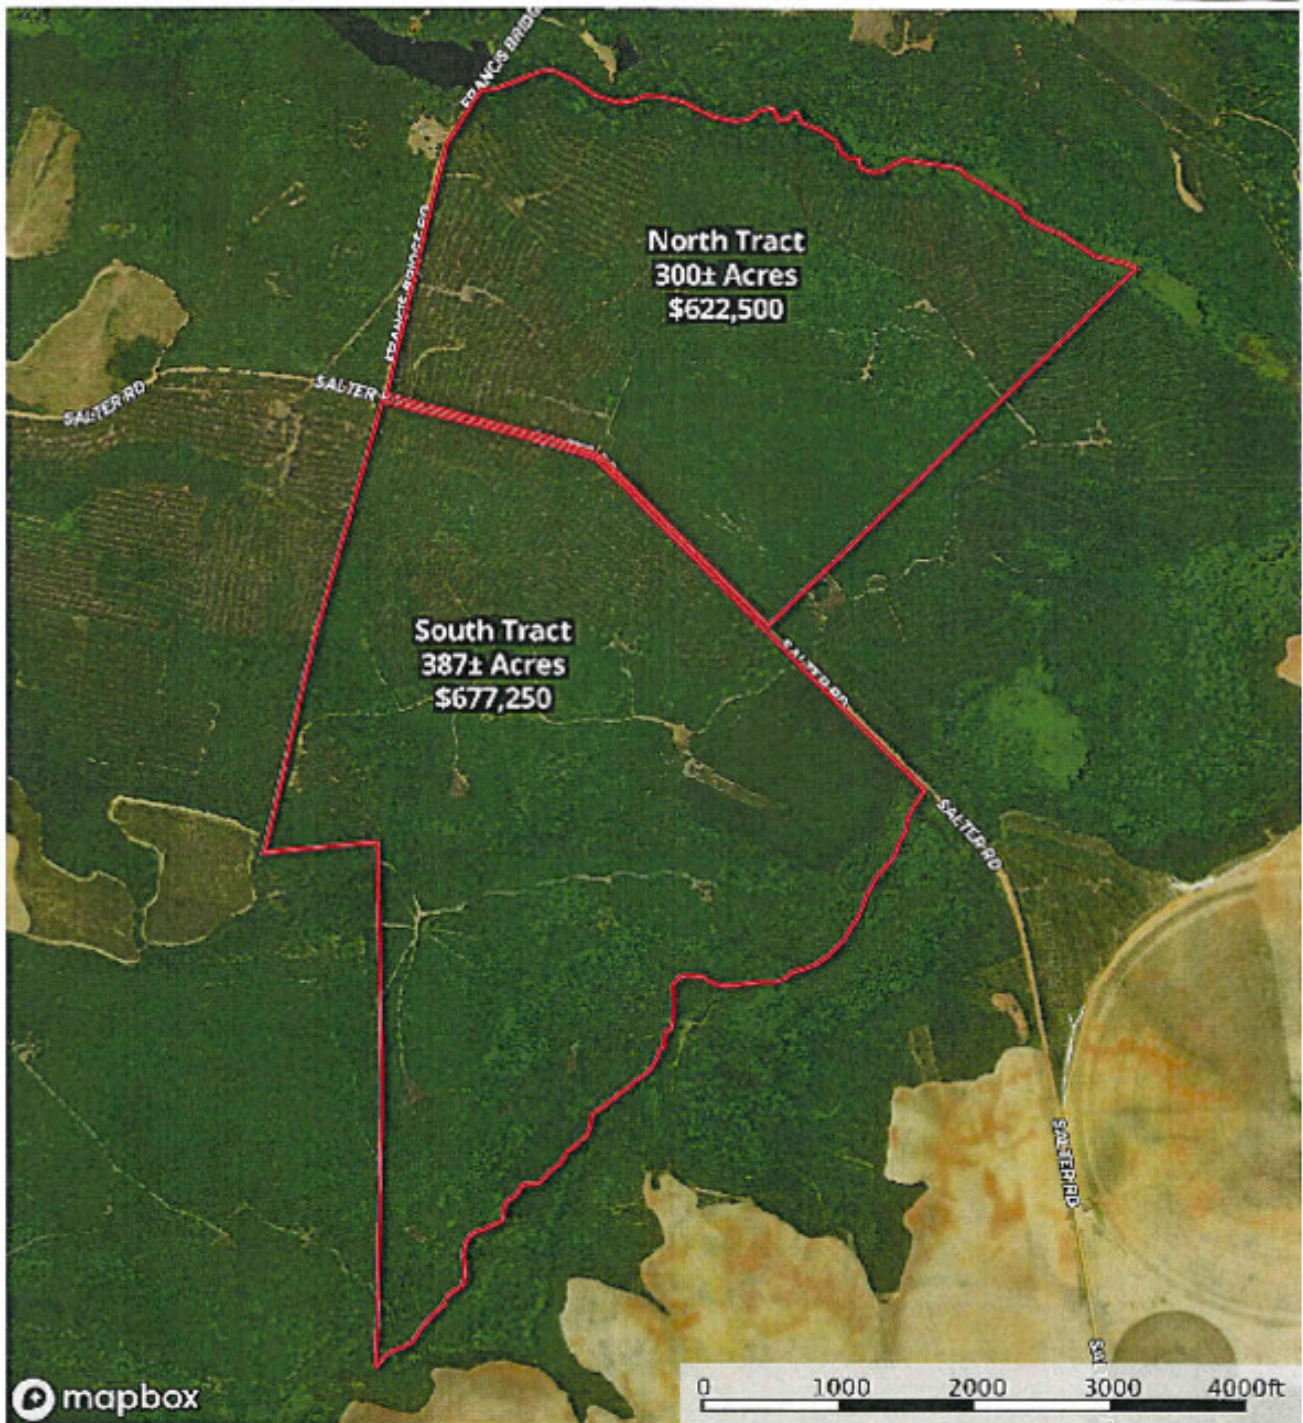

Limestone Creek

Published on Plantation Properties & Land Investments, LLC (<https://landanddrivers.com>)

Limestone Creek - Divided Aerial
Washington County, Georgia, AC 13-

Jason Williams
P. 912.764.LAND(6233) or 1-833-907-4.LAND (436.6233)

info@landanddrivers.com

Soil Map