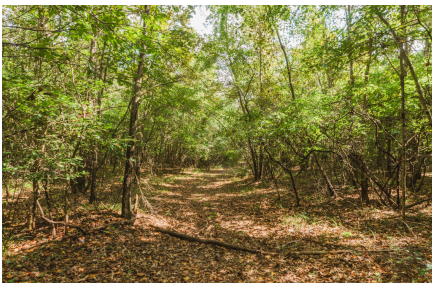

Limestone Creek

Published on Plantation Properties & Land Investments, LLC (<https://landandrivers.com>)

Email: info@LandandRivers.com

Google Maps link: [View Larger Map](#)