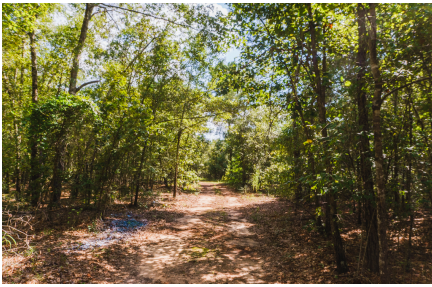

Limestone Creek

Published on Plantation Properties & Land Investments, LLC (<https://landandrivers.com>)

Email: info@LandandRivers.com

Google Maps link: [View Larger Map](#)