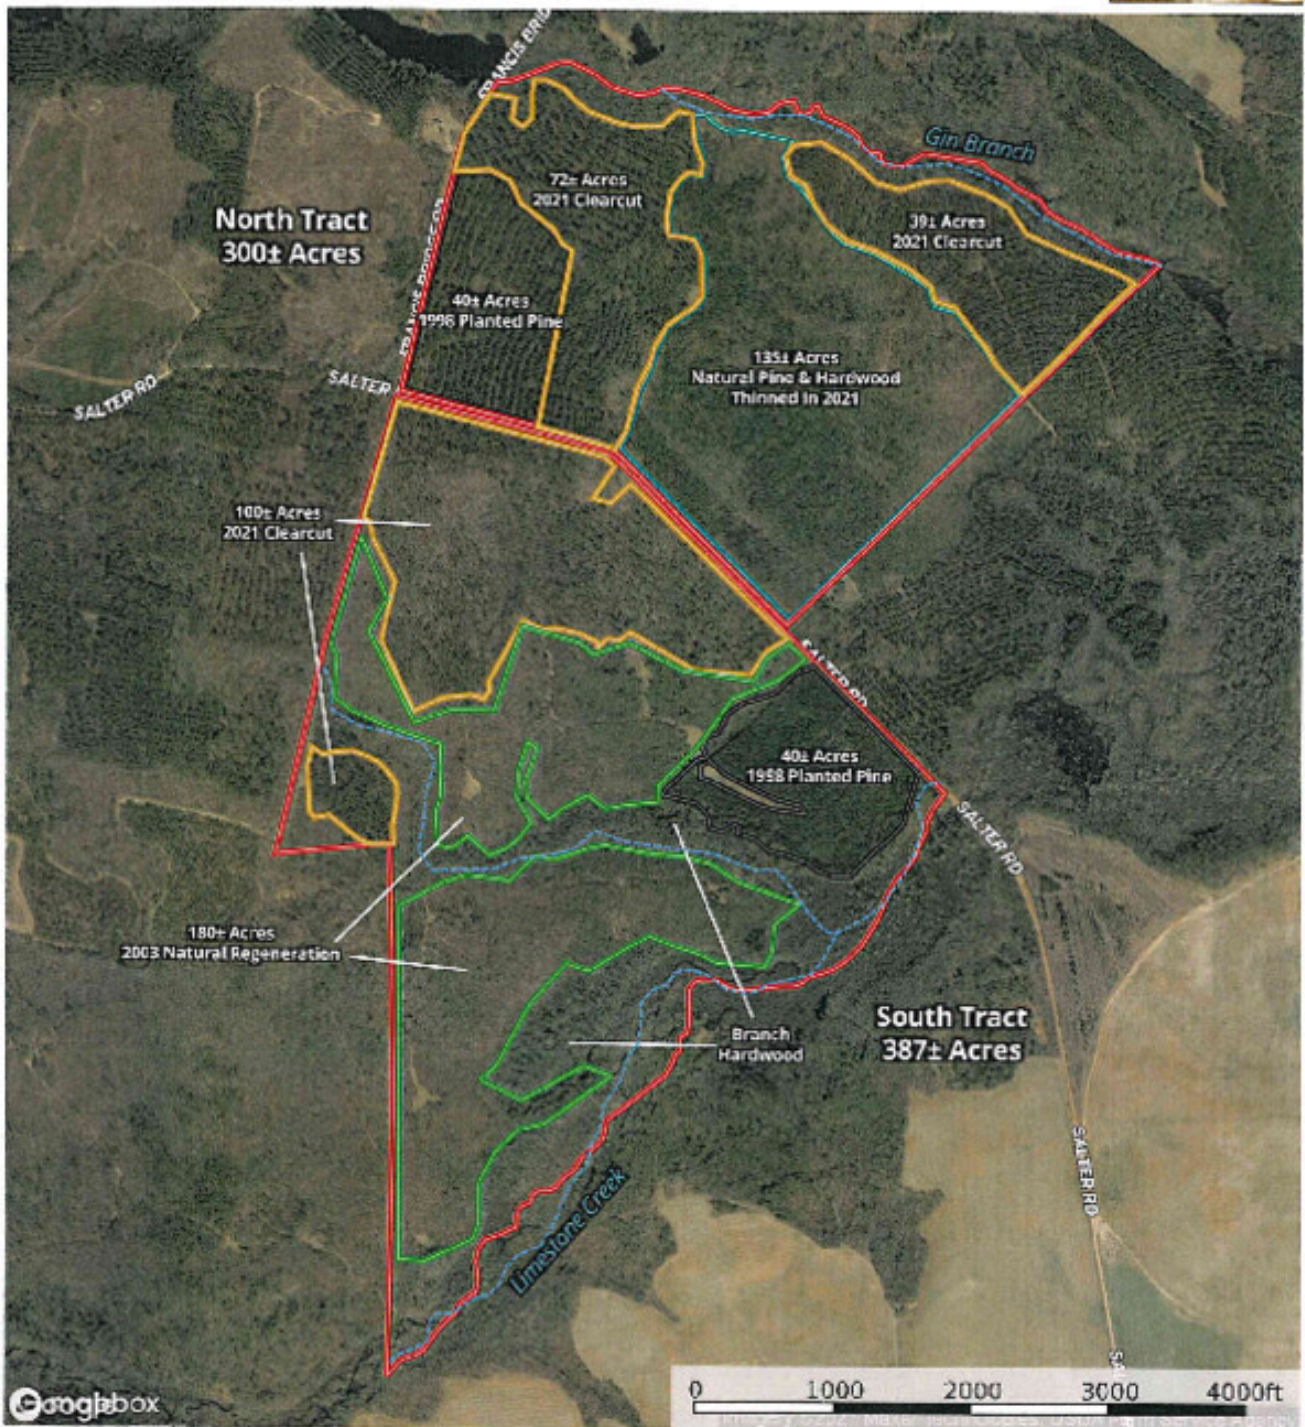

Limestone Creek

Limestone Creek is a 687± acre, first time on the market family plantation, located in eastern Washington County along Francis Bridge Rd. and Salter Rd. This tract is a mixture of natural and planted pine stands, hardwood pine, hardwood branch and natural hardwood regeneration. The southern portion of the property is bordered by Limestone Creek and the northern boundary is Gin Branch. These hardwood branches are lined with a mixture of oaks, maples and various other hardwood trees. There are 40± acres of 1998 planted pine on the north side of this tract and 40± acres of 2003 planted pine on the south side. In addition, there are 180± acres of 2003 natural regeneration on the south side. 211± acres was clear cut in 2021 and will be ready for replanting. The property has a nice roll to it with some great views. The road system and trails allow access to all portions of the tract. Game populations on the property are great. A short walk shows a large amount of deer sign as well as turkey sign. The creek and hardwood beaver pond provides a constant water source for game as well as duck hunting opportunities. Please give us a call to see a great Central Georgia property. 912.764.LAND(5263)

Timber Map

Limestone Creek

Published on Plantation Properties & Land Investments, LLC (<https://landanddrivers.com>)

Limestone Creek - Timber Map
Washington County Georgia, AC +/-

PLANTATION PROPERTIES
LAND INVESTMENTS, LLC