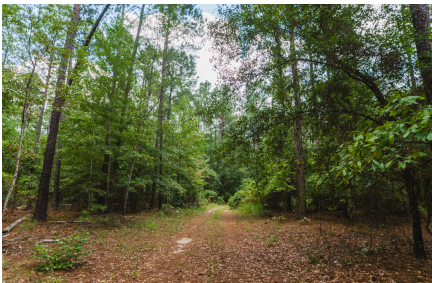

Limestone Creek

Published on Plantation Properties & Land Investments, LLC (<https://landandrivers.com>)

Email: info@LandandRivers.com

Google Maps link: [View Larger Map](#)