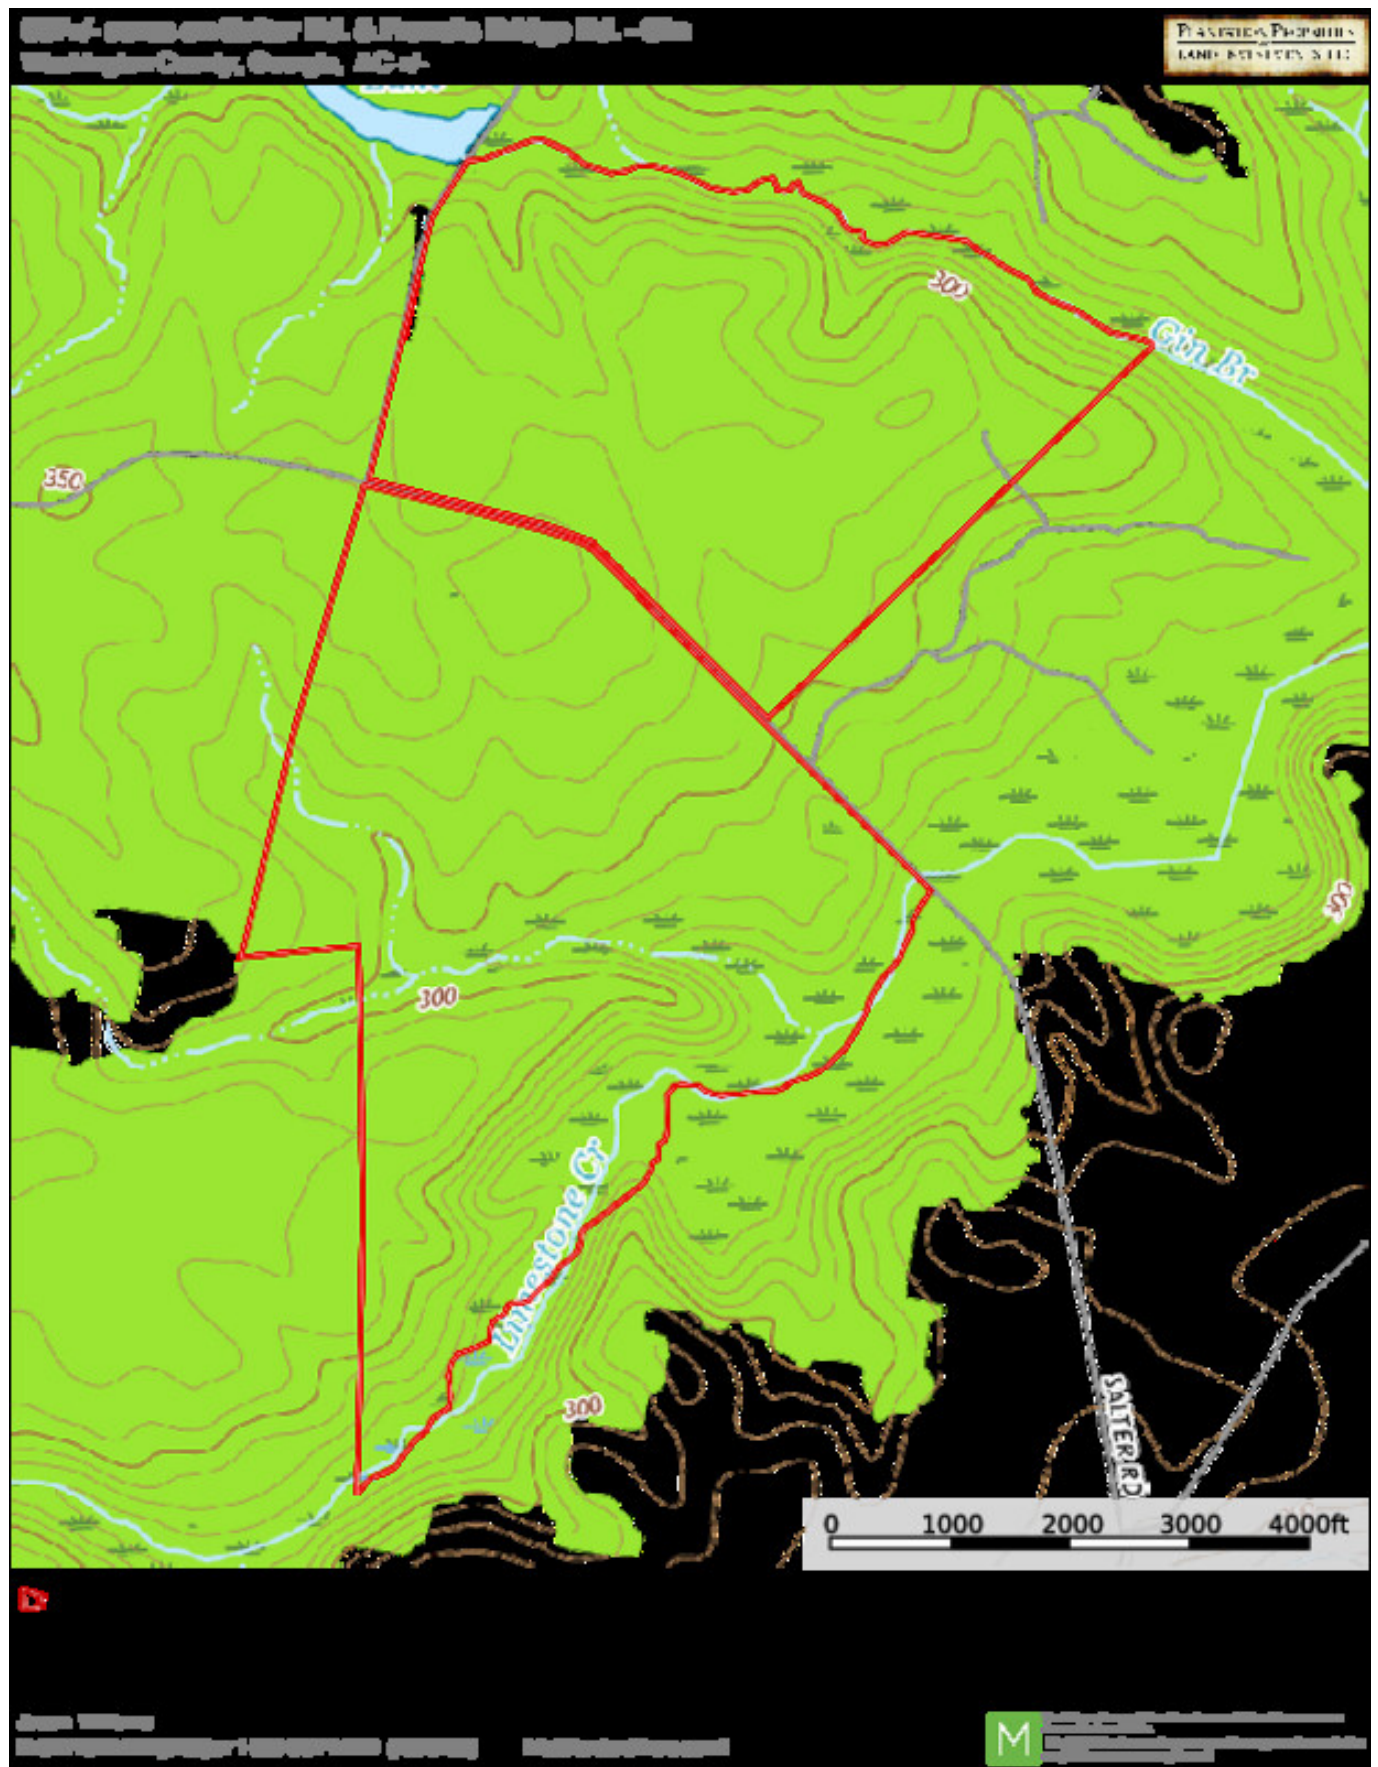

Limestone Creek

Published on Plantation Properties & Land Investments, LLC (<https://landandrivers.com>)

Location Map