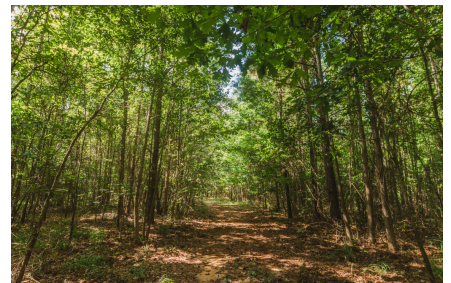

Limestone Creek

Published on Plantation Properties & Land Investments, LLC (<https://landandrivers.com>)

Email: info@LandandRivers.com

Google Maps link: [View Larger Map](#)