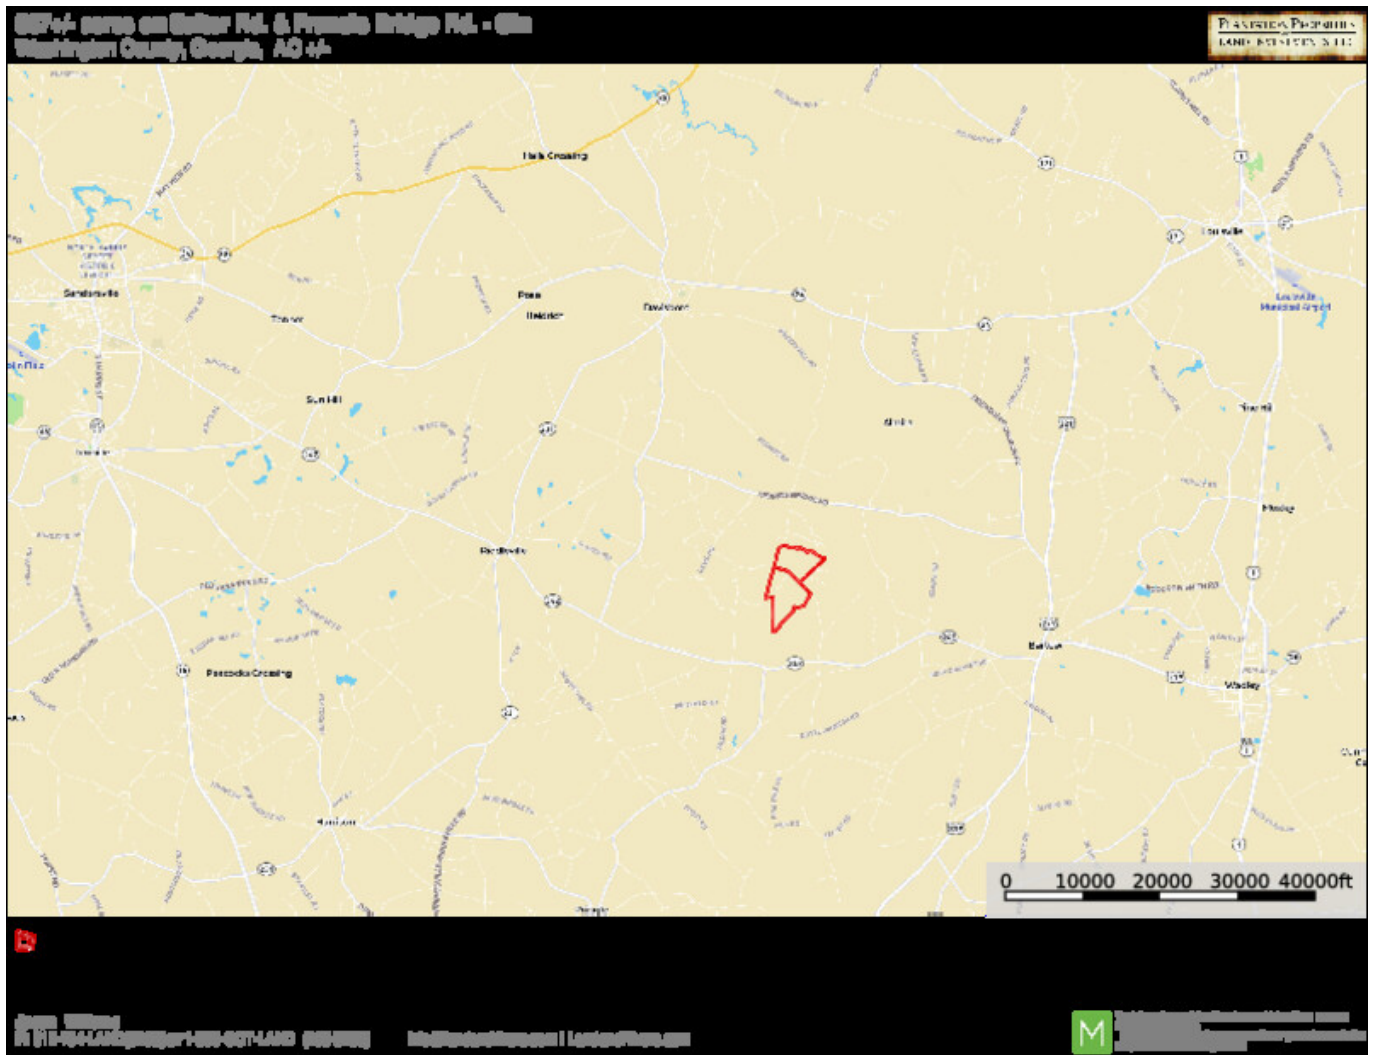

Limestone Creek

Limestone Creek is a 687± acre, first time on the market family plantation, located in eastern Washington County along Francis Bridge Rd. and Salter Rd. This tract is a mixture of natural and planted pine stands, hardwood pine, hardwood branch and natural hardwood regeneration. The southern portion of the property is bordered by Limestone Creek and the northern boundary is Gin Branch. These hardwood branches are lined with a mixture of oaks, maples and various other hardwood trees. There are 40± acres of 1998 planted pine on the north side of this tract and 40± acres of 2003 planted pine on the south side. In addition, there are 180± acres of 2003 natural regeneration on the south side. 211± acres was clear cut in 2021 and will be ready for replanting. The property has a nice roll to it with some great views. The road system and trails allow access to all portions of the tract. Game populations on the property are great. A short walk shows a large amount of deer sign as well as turkey sign. The creek and hardwood beaver pond provides a constant water source for game as well as duck hunting opportunities. Please give us a call to see a great Central Georgia property. 912.764.LAND(5263)

Price: \$1,299,750
Property Type: Land
Status: Sold
Street/Address: Salter Rd.
City: Davisboro
State: Georgia
Zip code: 31018
County: washington
Acreage: 687
Per Acre Price: \$1,892.00
Phone Number: 912.764.LAND(5263)

Topo Map

Limestone Creek

Published on Plantation Properties & Land Investments, LLC (<https://landandrivers.com>)

Location Map

Limestone Creek

Published on Plantation Properties & Land Investments, LLC (<https://landanddrivers.com>)

Timber Map

Limestone Creek

Published on Plantation Properties & Land Investments, LLC (<https://landanddrivers.com>)

Limestone Creek - Timber Map
Washington County Georgia, AC +/-

PLANTATION PROPERTIES
LAND INVESTMENTS, LLC