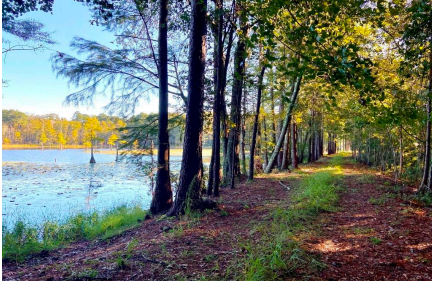

Tillman Pond Farm

Published on Plantation Properties & Land Investments, LLC (<https://landandrivers.com>)