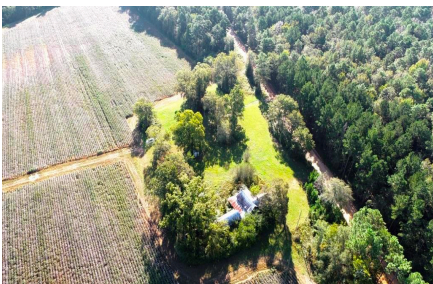

Tillman Pond Farm

Published on Plantation Properties & Land Investments, LLC (<https://landanddrivers.com>)