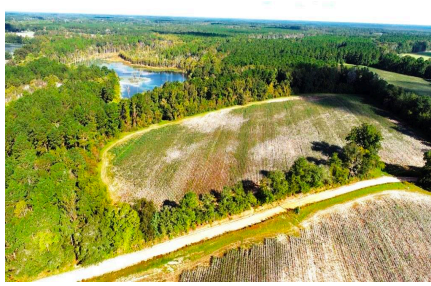

Tillman Pond Farm

Published on Plantation Properties & Land Investments, LLC (<https://landandrivers.com>)