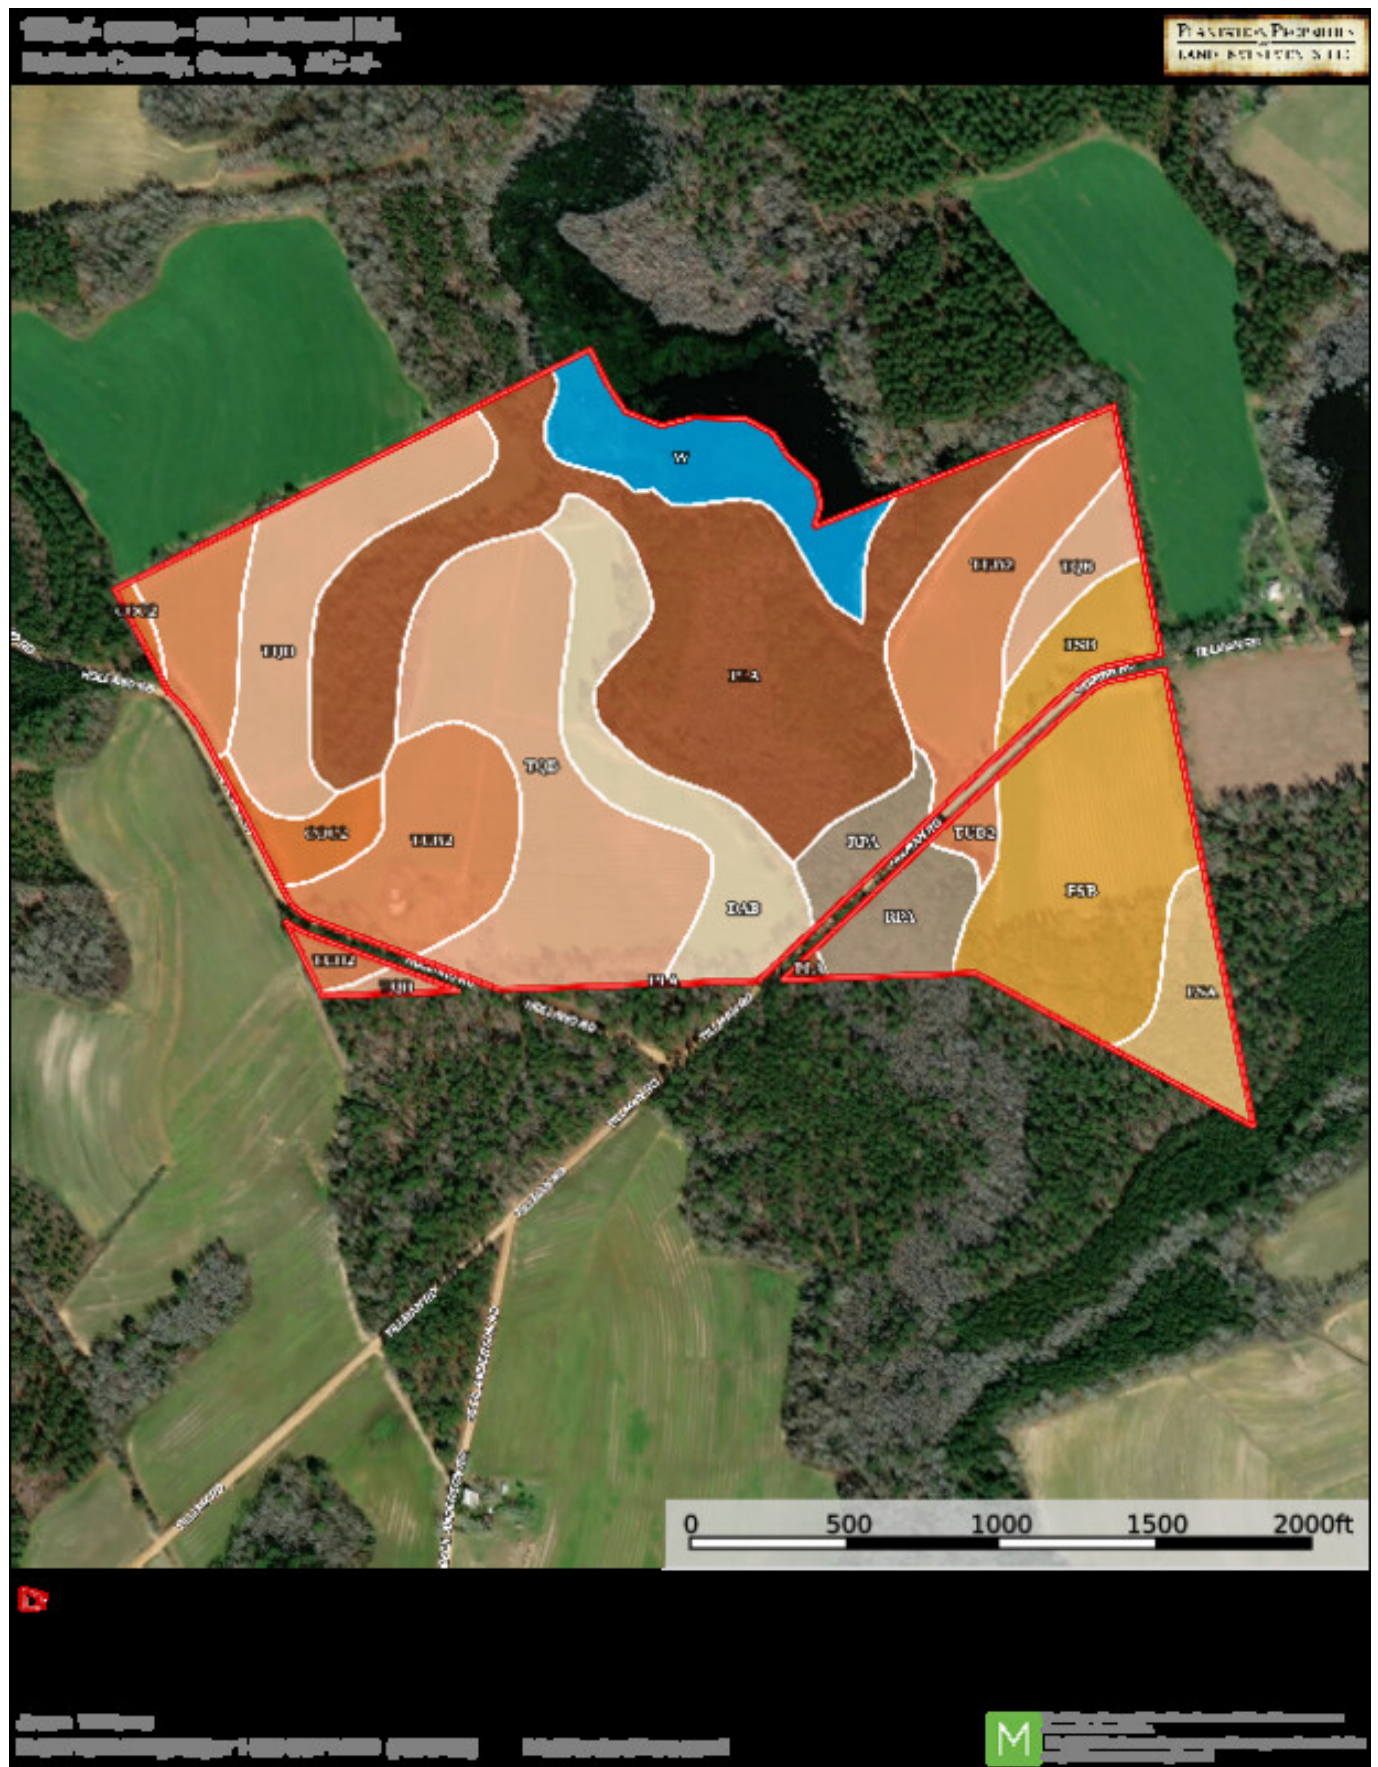

Tillman Pond Farm

Published on Plantation Properties & Land Investments, LLC (<https://landanddrivers.com>)

Source URL: <https://landanddrivers.com/property/tillman-pond-farm>