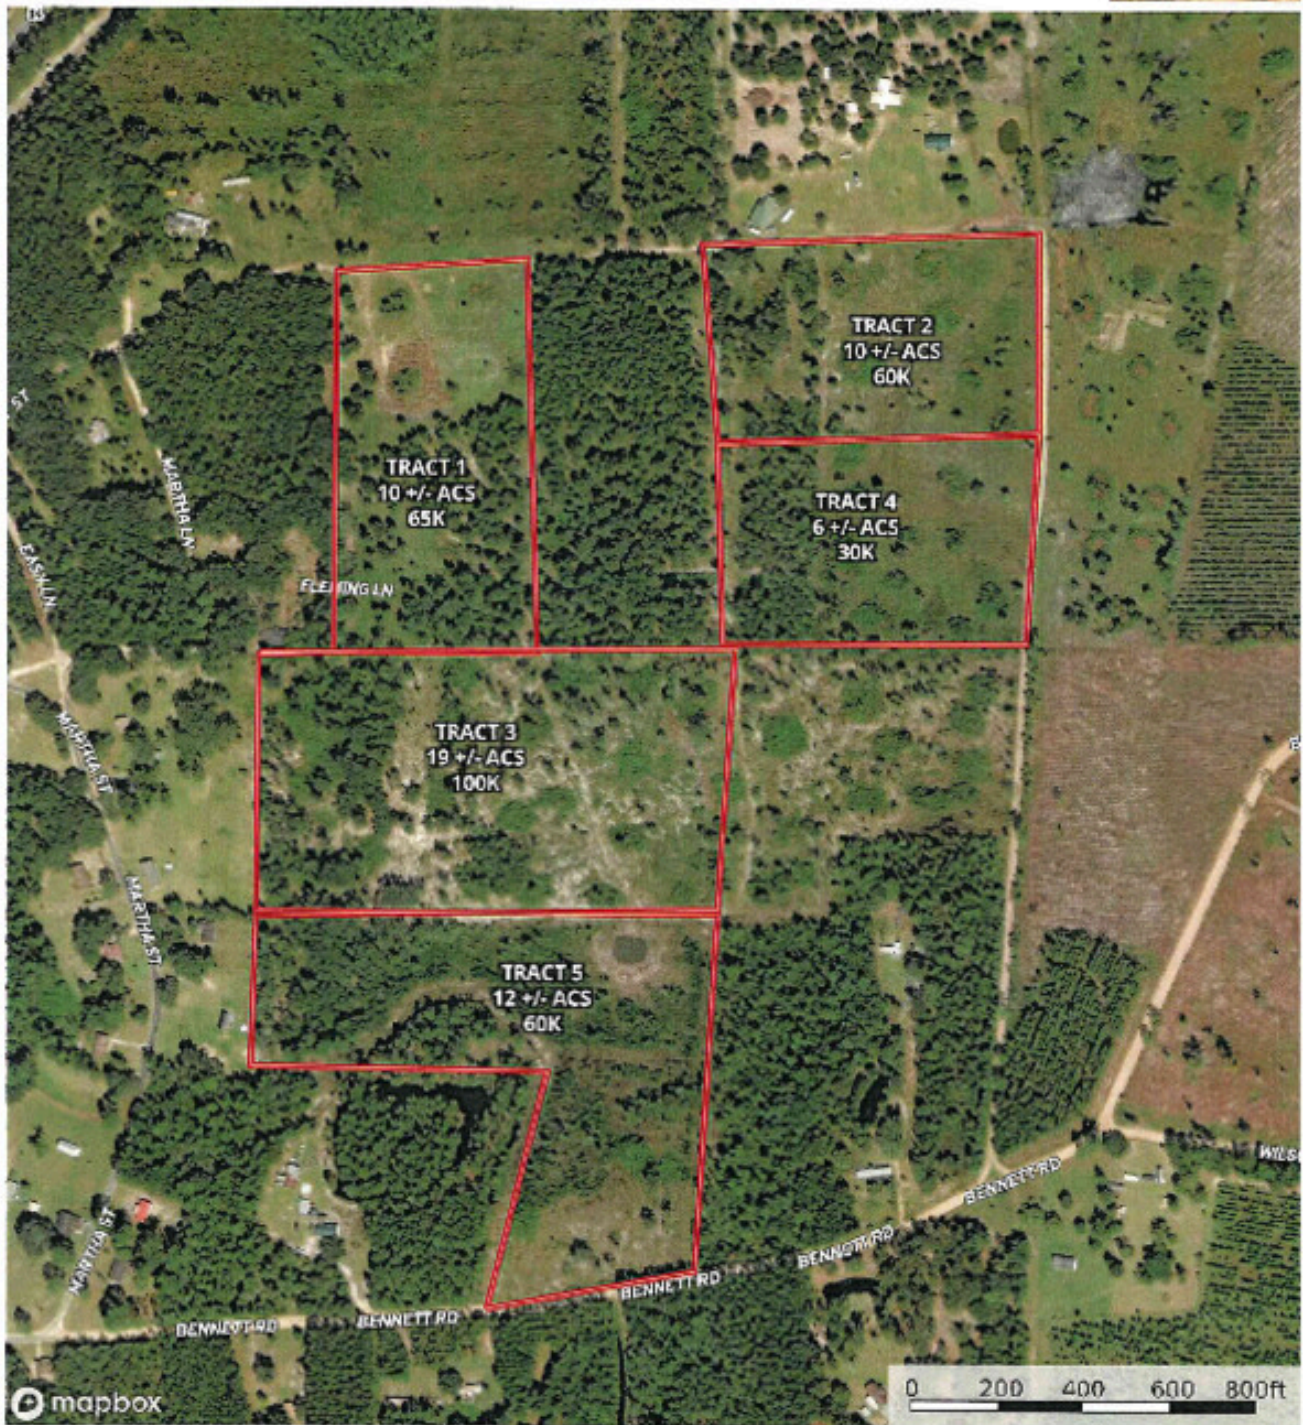

SIKES PLACE TRACT 1

Published on Plantation Properties & Land Investments, LLC (<https://landanddrivers.com>)

SIKES TRACT - 1-5 - WAYNE COUNTY
Georgia, AC +/-

CADE WINDHAM
P: 478-977-0190

cw16@landandinvestments.com

Topo Map