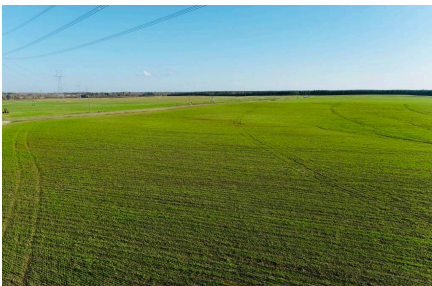

Perkins Mill Farm

Published on Plantation Properties & Land Investments, LLC (<https://landanddrivers.com>)