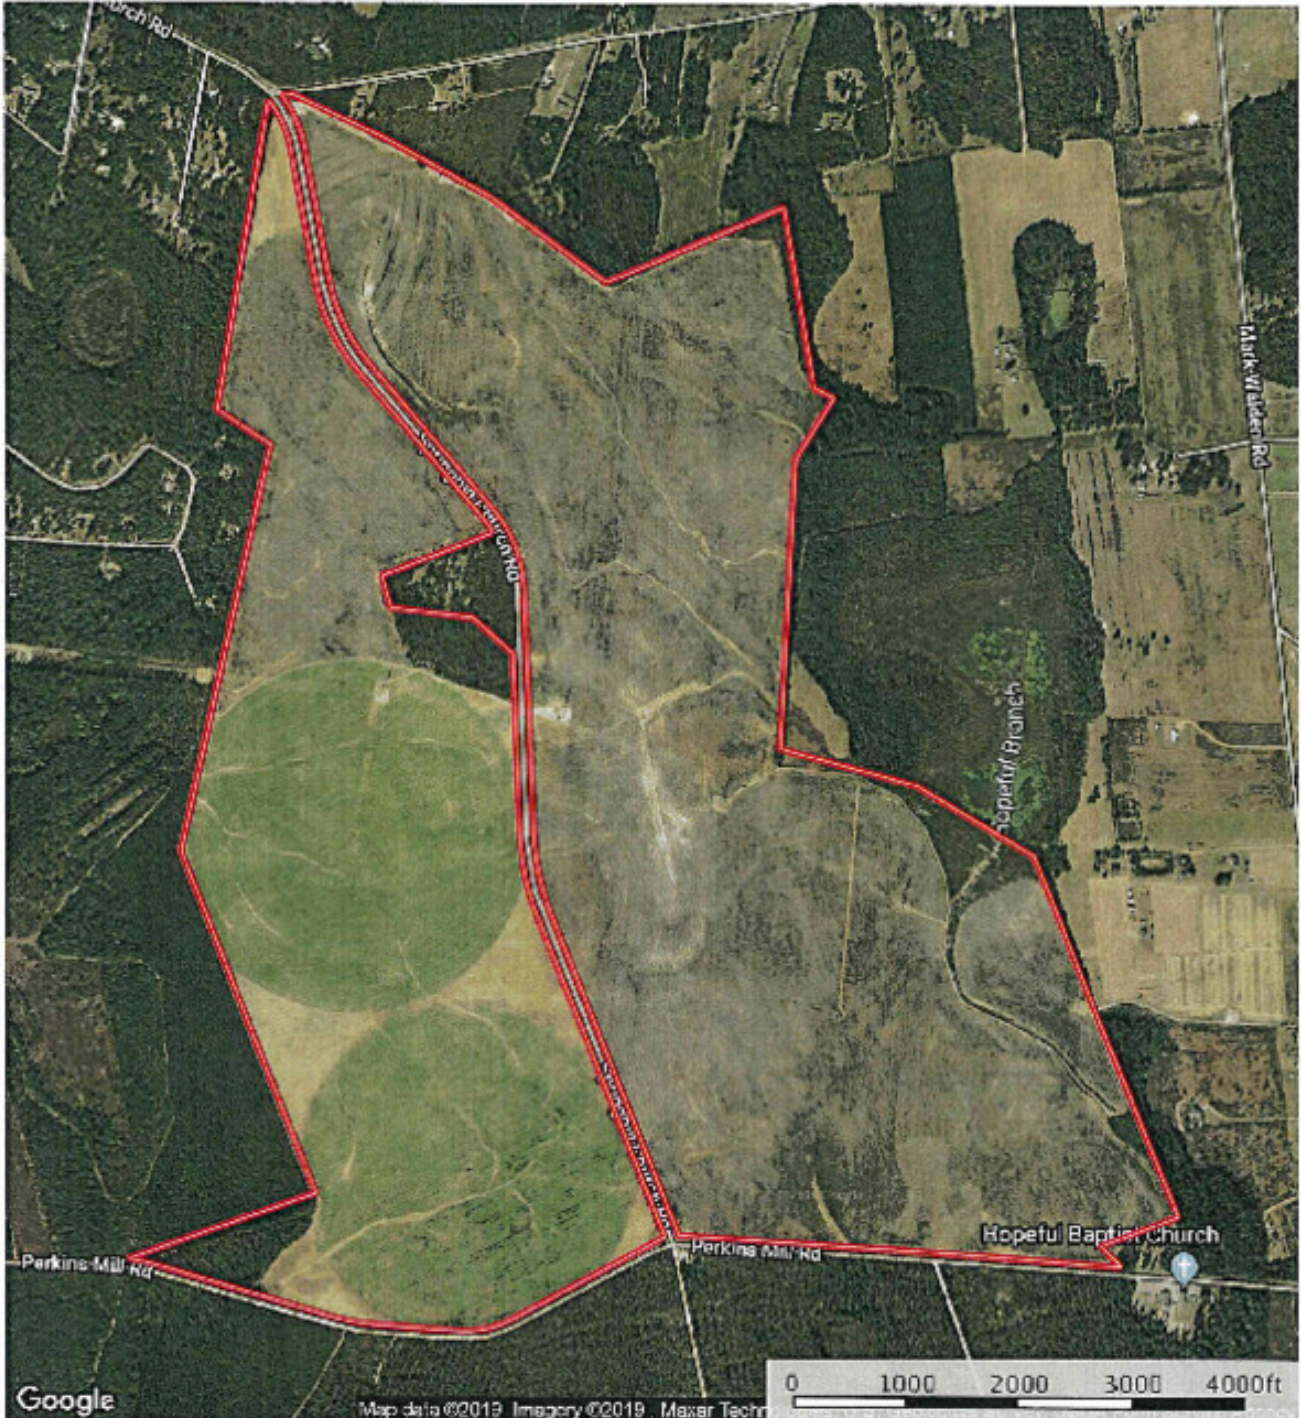

Perkins Mill Farm

Published on Plantation Properties & Land Investments, LLC (<https://landandrivers.com>)

Aerial Map

912+/- acres on Springhill Church Rd.
Burke County, Georgia, $11.98 AC +/-

PLANTATION PROPERTIES
LAND INVESTMENTS, LLC

Tourney

Jessie W. Sims
P: 517-234-4100/2263 or 1-800-014-9411 (1-800-5222) | info@landandrivers.com

M LAND AND DRIVERS
10000 W. 10th Street, Suite 100, Denver, CO 80202
TEL: 303.733.4100 | FAX: 303.733.4101
www.landandrivers.com