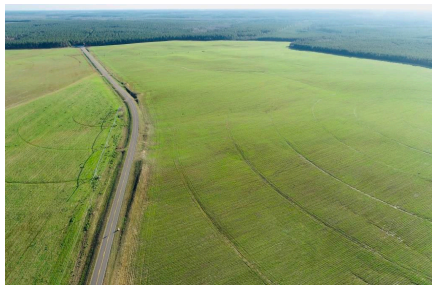

Perkins Mill Farm

Published on Plantation Properties & Land Investments, LLC (<https://landanddrivers.com>)