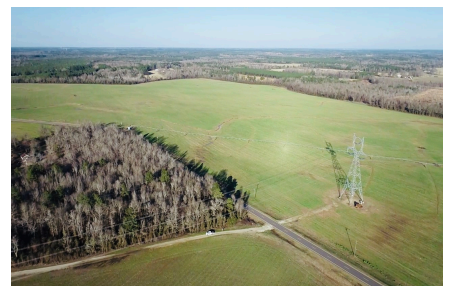

Perkins Mill Farm

Published on Plantation Properties & Land Investments, LLC (<https://landanddrivers.com>)