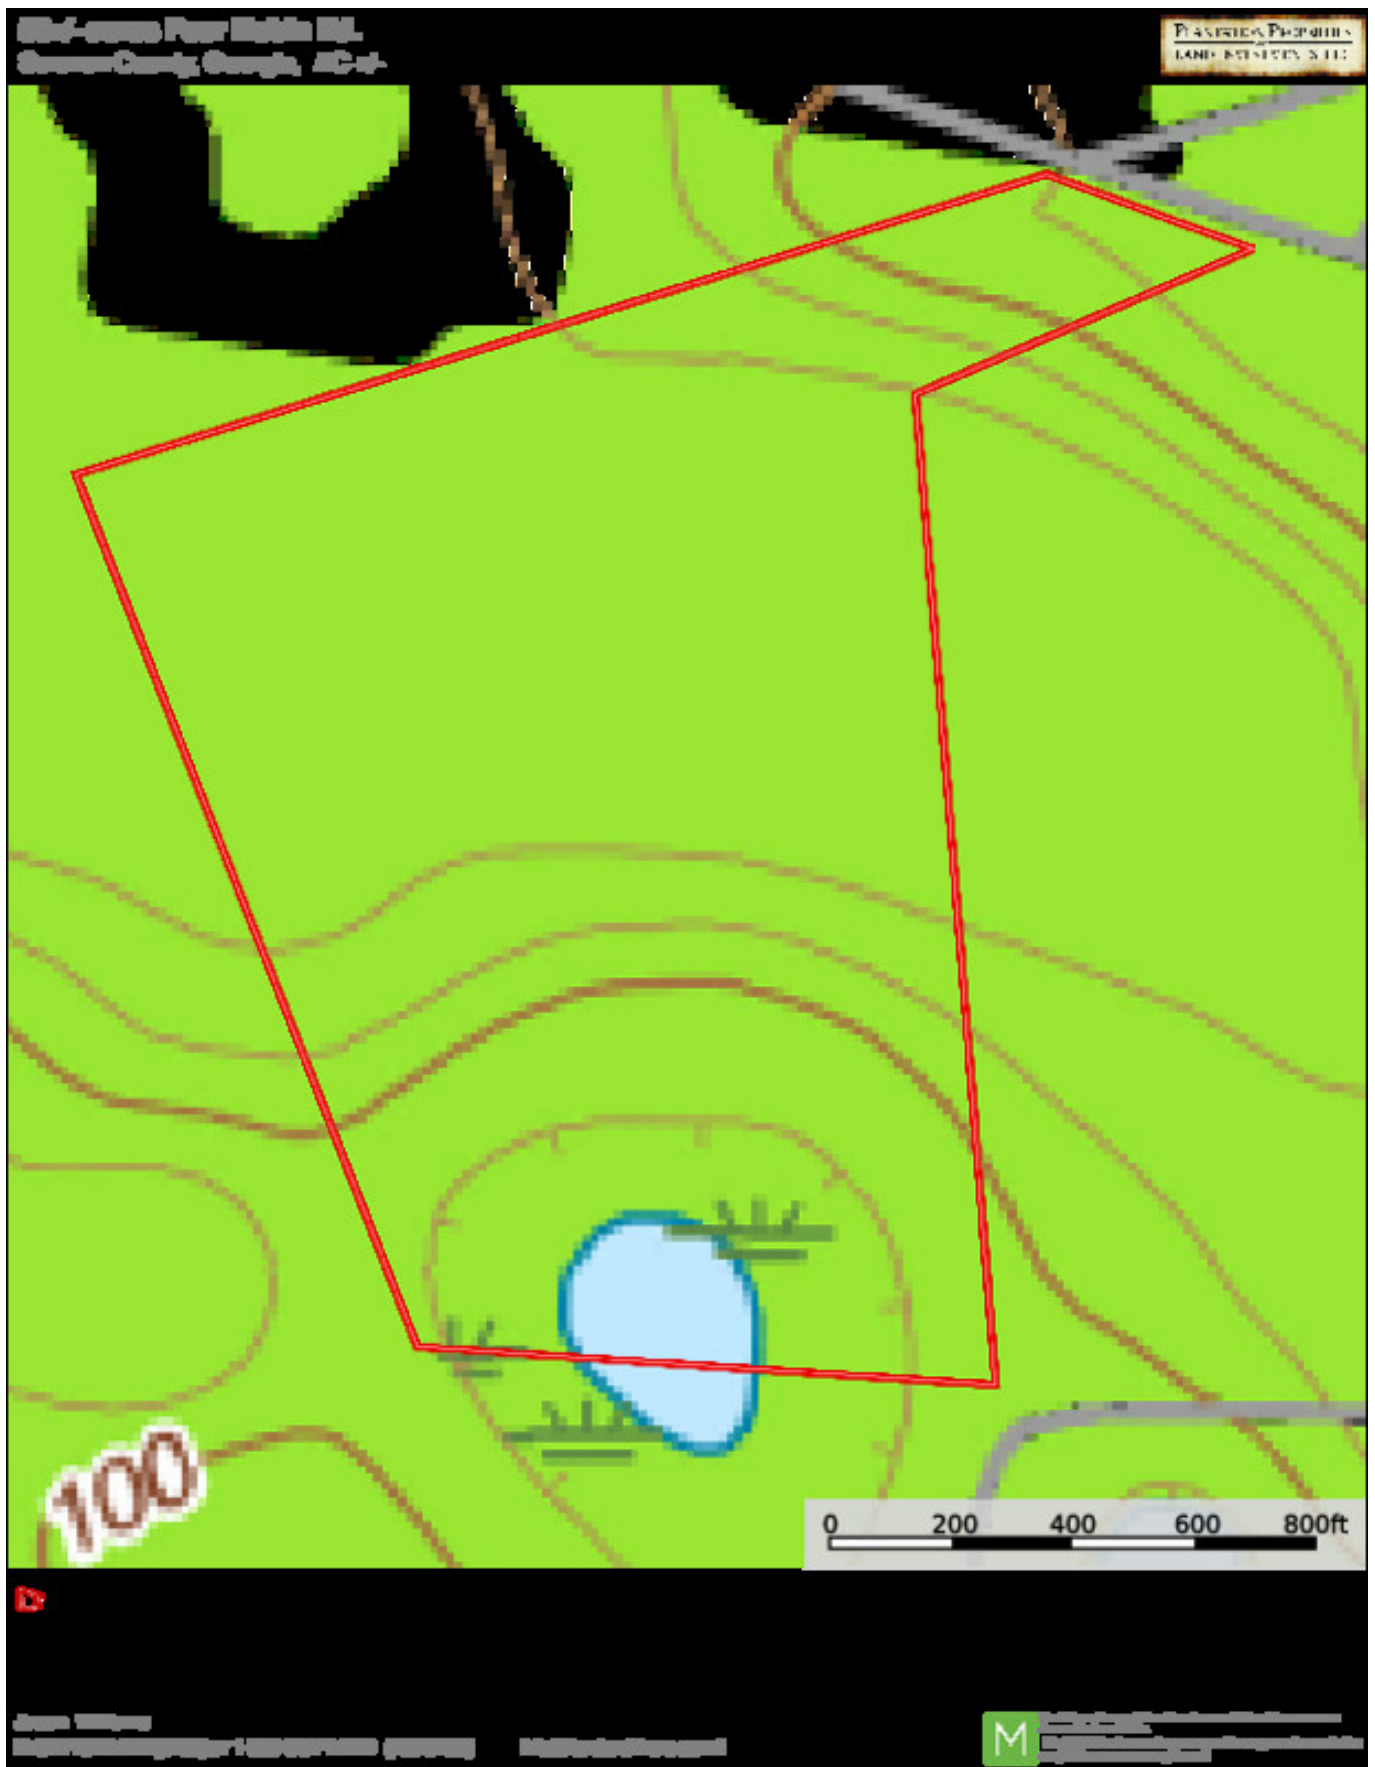

Poor Robin Place

Published on Plantation Properties & Land Investments, LLC (<https://landanddrivers.com>)

Location Map