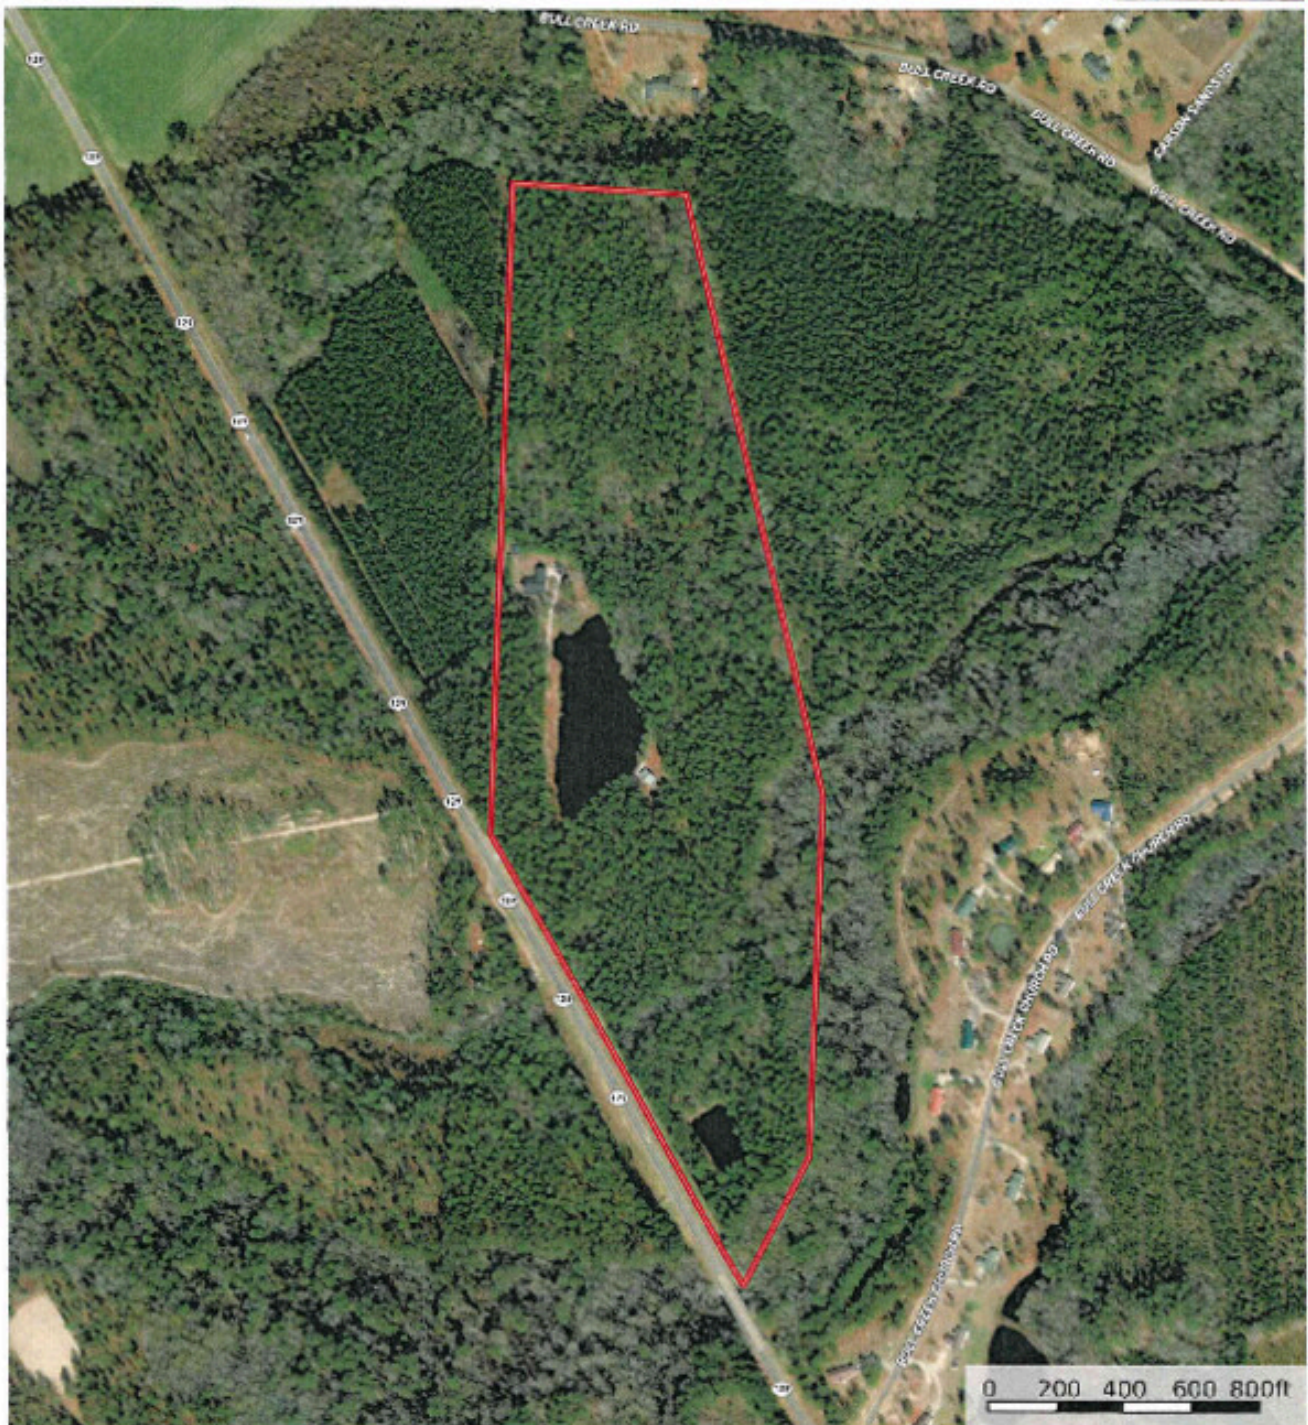

Bull Creek Retreat

Published on Plantation Properties & Land Investments, LLC (<https://landanddrivers.com>)

52+/- acres - 6736 GA Hwy 129 S
Evans County, Georgia, AC +/-

PLANTATION PROPERTIES
LAND INVESTMENTS, LLC

Mapbox

Jason Williams
P: 812-734-LAND (6263) or 1-888-GOT-LAND (465-6263)

info@landanddrivers.com

M This information is provided for informational purposes only and does not constitute an offer of any financial product or service. Please contact your broker or advisor for more information.

Topo Map