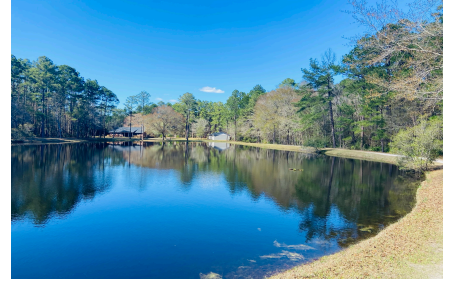

Bull Creek Retreat

Published on Plantation Properties & Land Investments, LLC (<https://landandrivers.com>)

Aerial Map