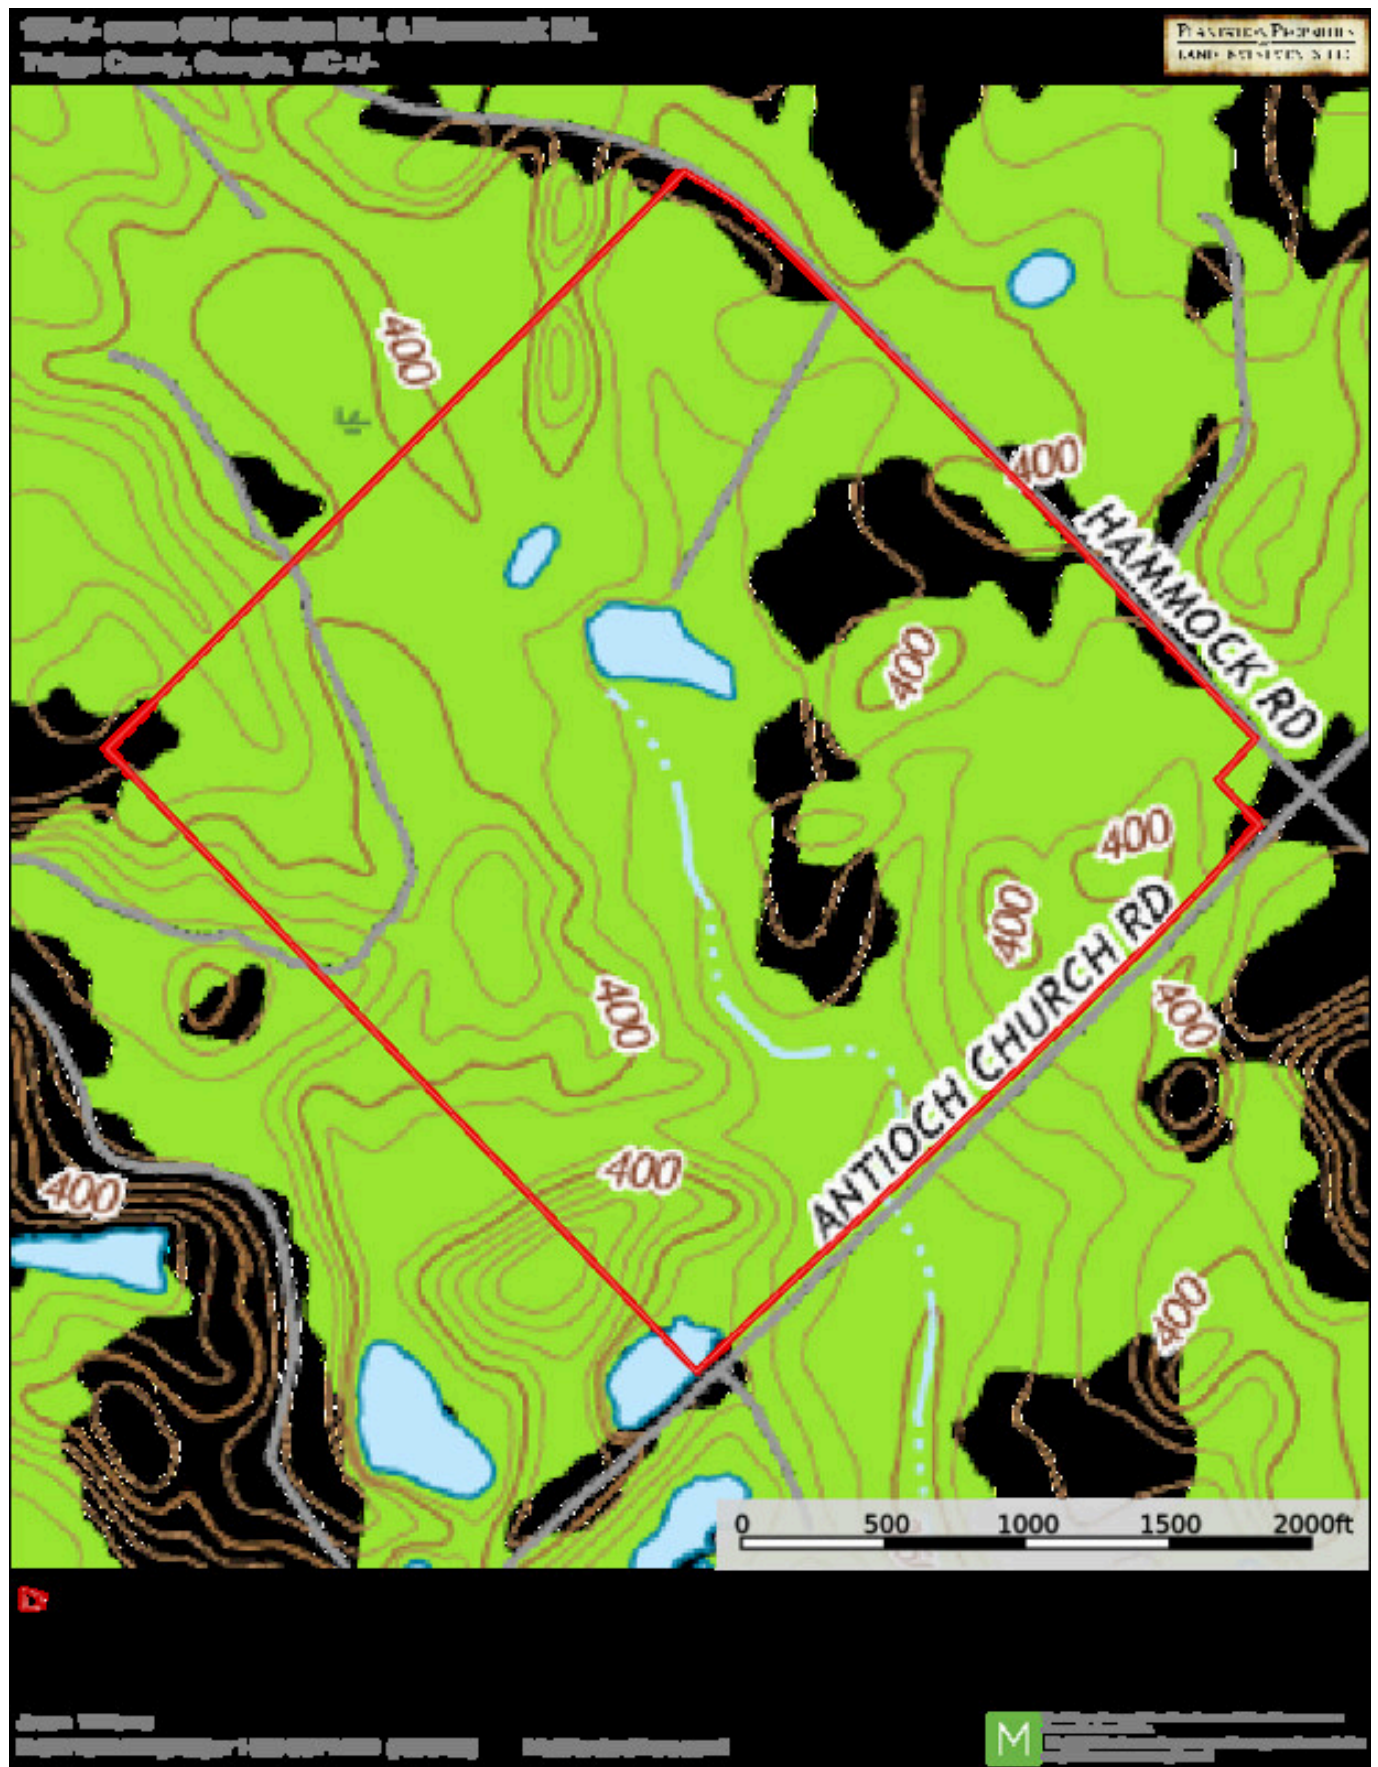

Hammock Road Farm

Published on Plantation Properties & Land Investments, LLC (<https://landandrivers.com>)

Location Map