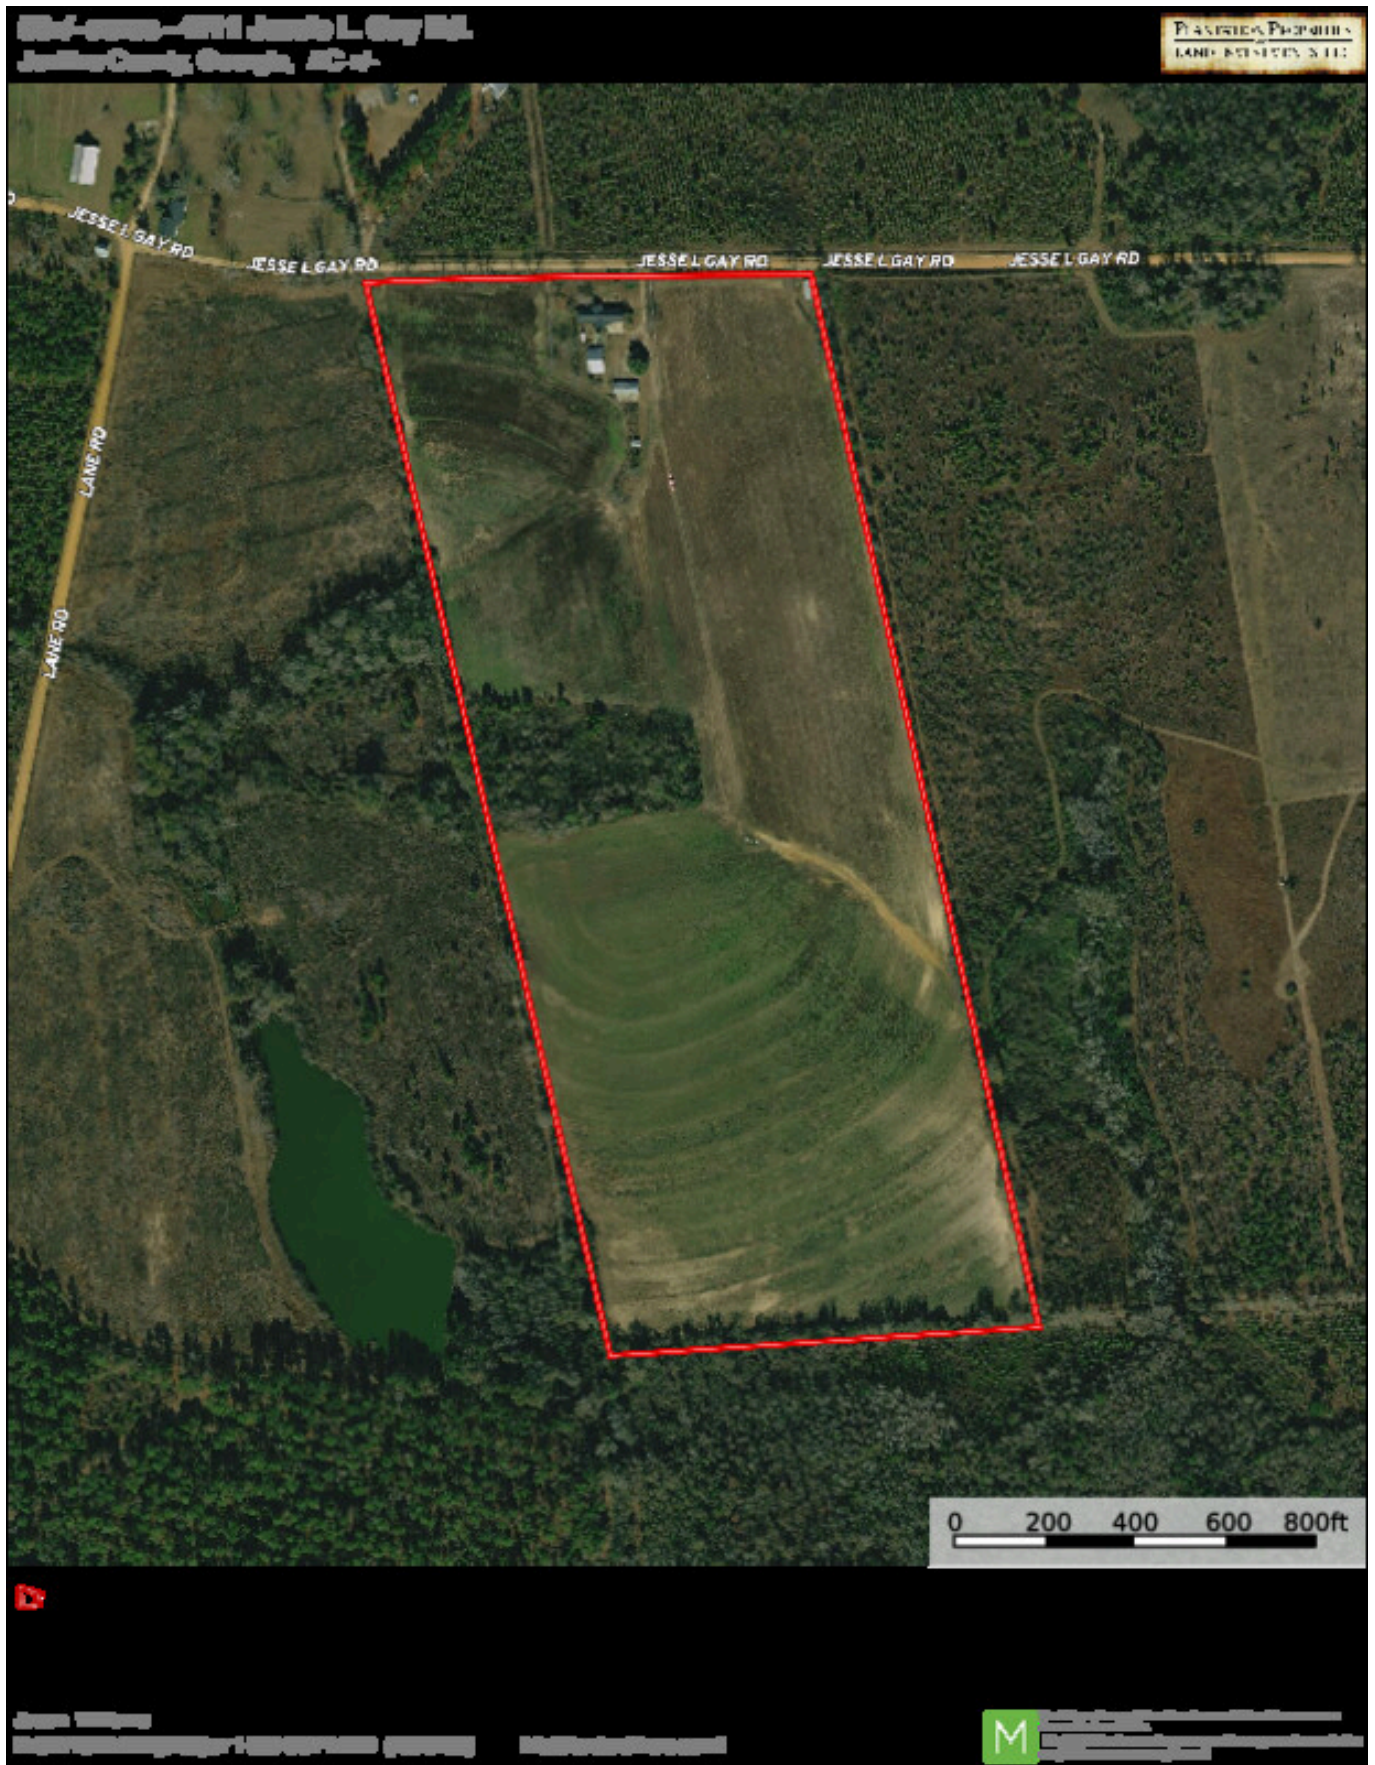

Jessie Gay Farm

Published on Plantation Properties & Land Investments, LLC (<https://landandrivers.com>)

Topo Map