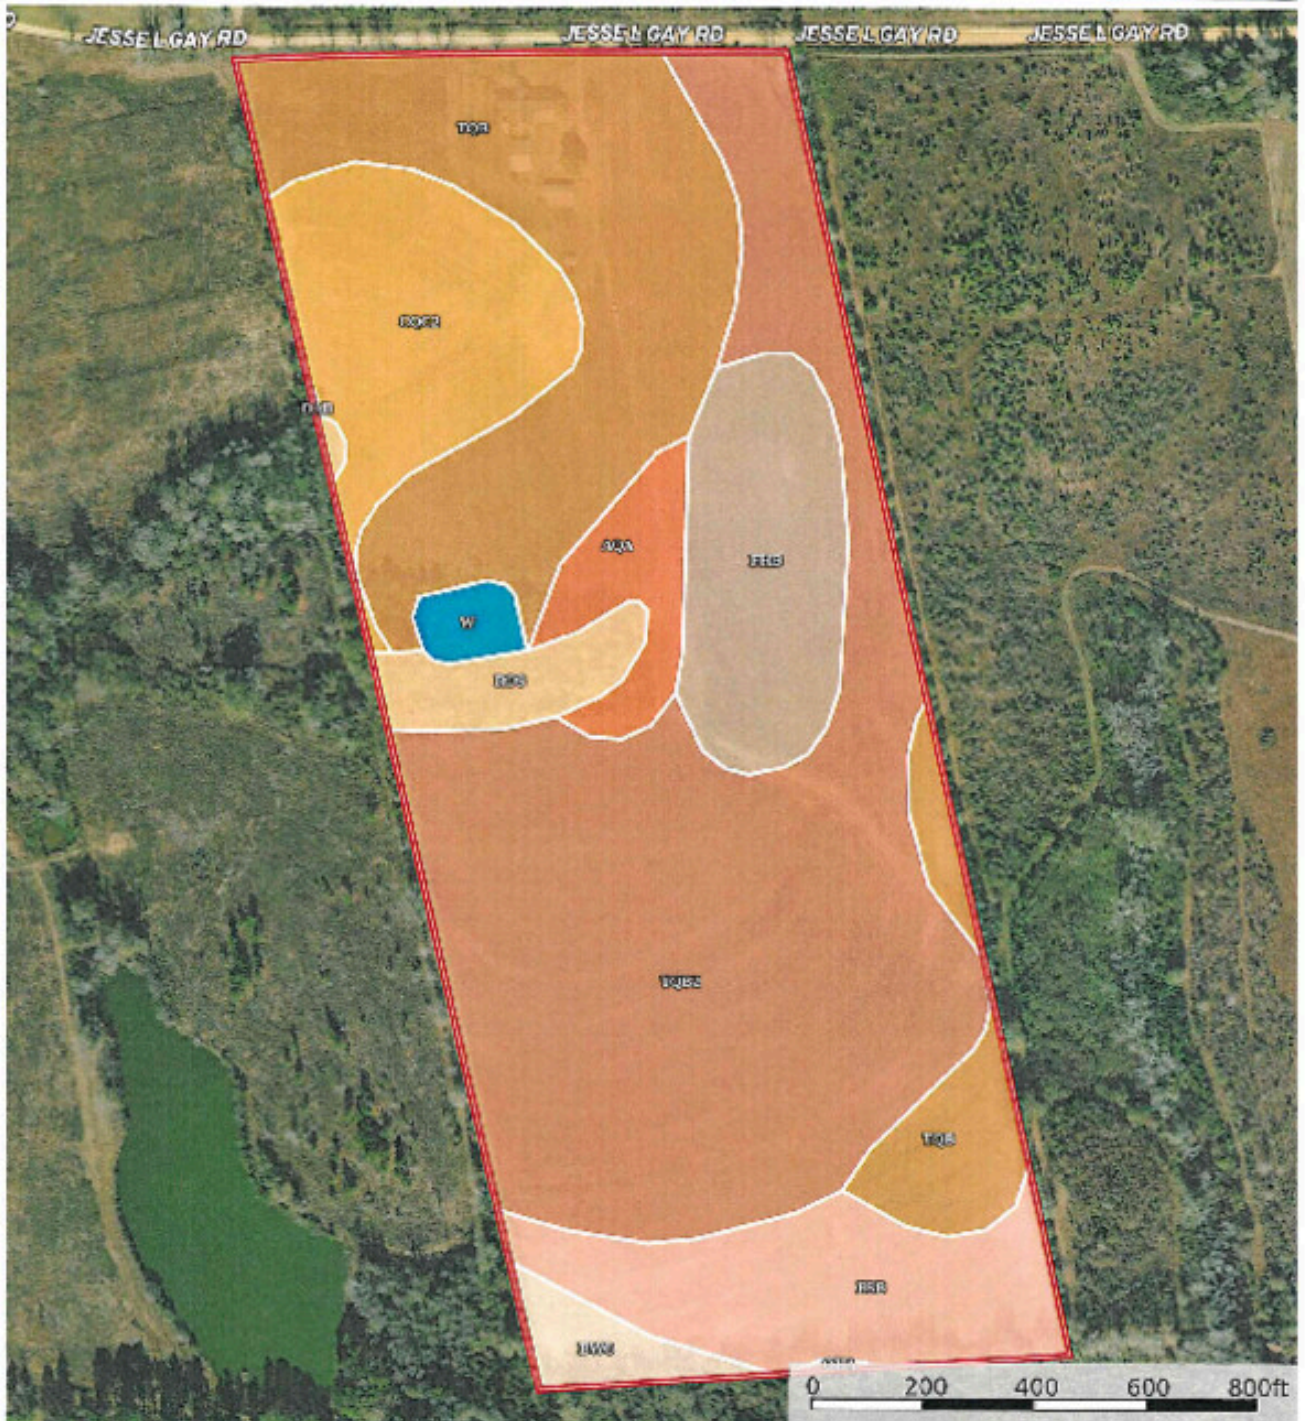

Jessie Gay Farm

Published on Plantation Properties & Land Investments, LLC (<https://landanddrivers.com>)

53+/- acres - 4711 Jessie L. Gay Rd.
Jenkins County, Georgia, AG +/-

PLANTATION PROPERTIES
LAND INVESTMENTS, LLC

JASON WILLIAMS
P: 912-764-LAND(5263) or 1-833-601-LAND (455-5263)

info@landanddrivers.com

Location Map