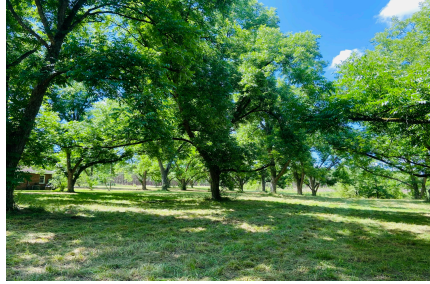

Lynntown Pines

Published on Plantation Properties & Land Investments, LLC (<https://landandrivers.com>)

Aerial Map