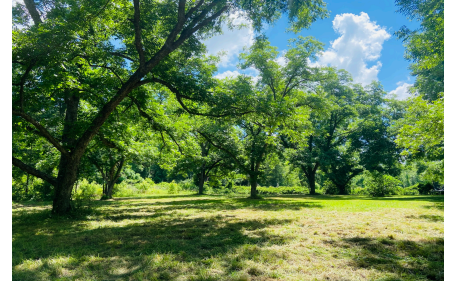

Lynntown Pines

Published on Plantation Properties & Land Investments, LLC (<https://landandrivers.com>)

Aerial Map