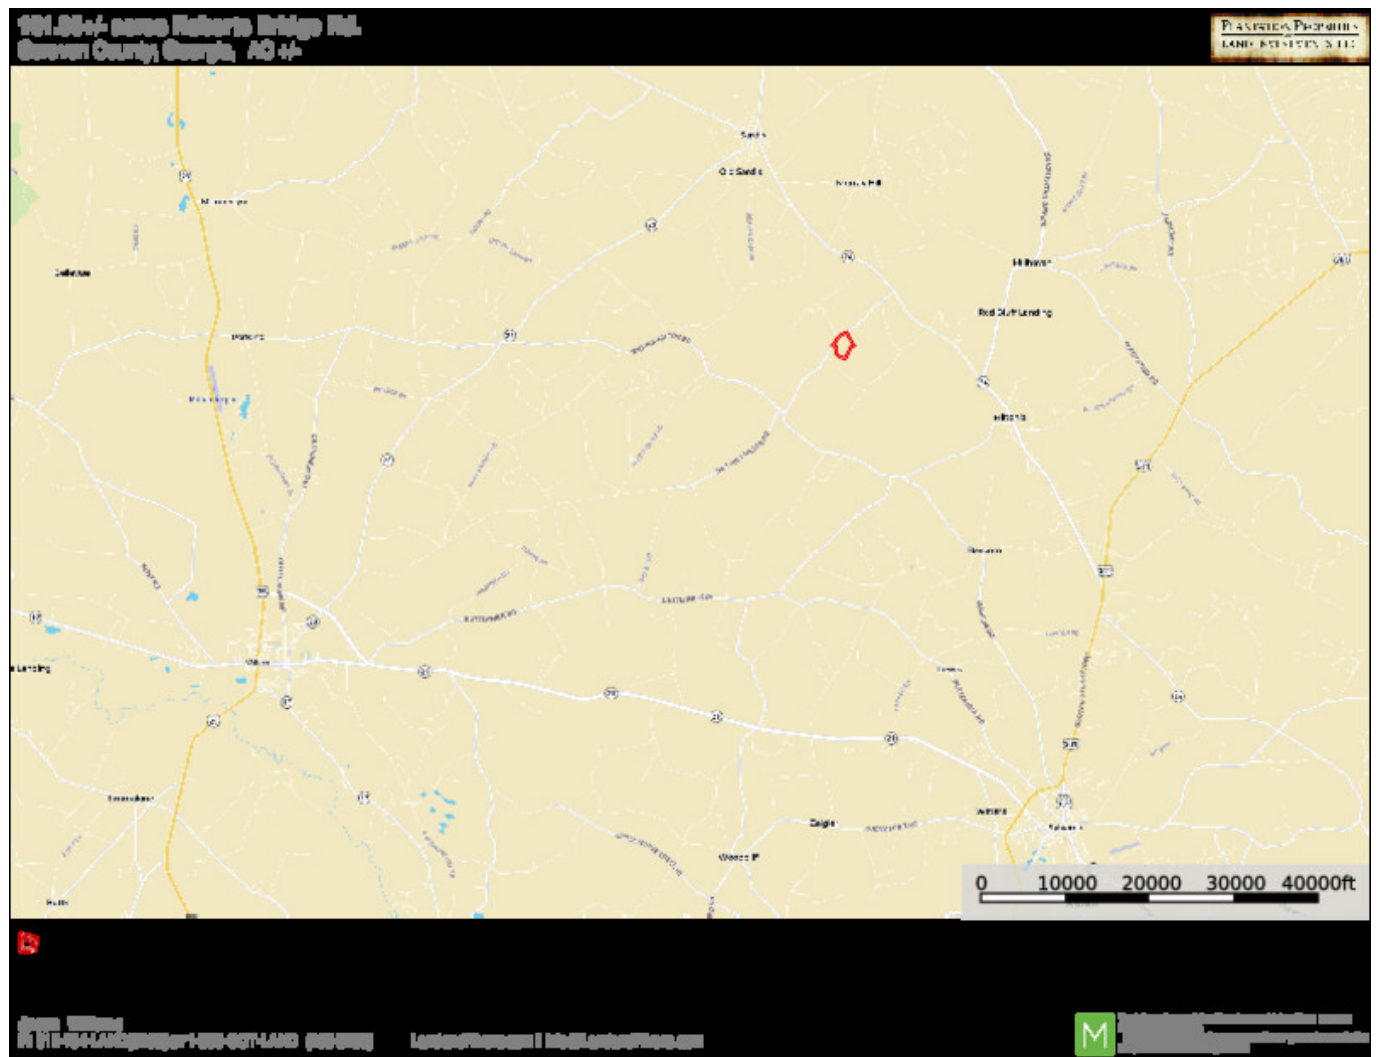

Roberts Bridge Farm

Published on Plantation Properties & Land Investments, LLC (<https://landanddrivers.com>)

Source URL: <https://landanddrivers.com/property/roberts-bridge-farm>