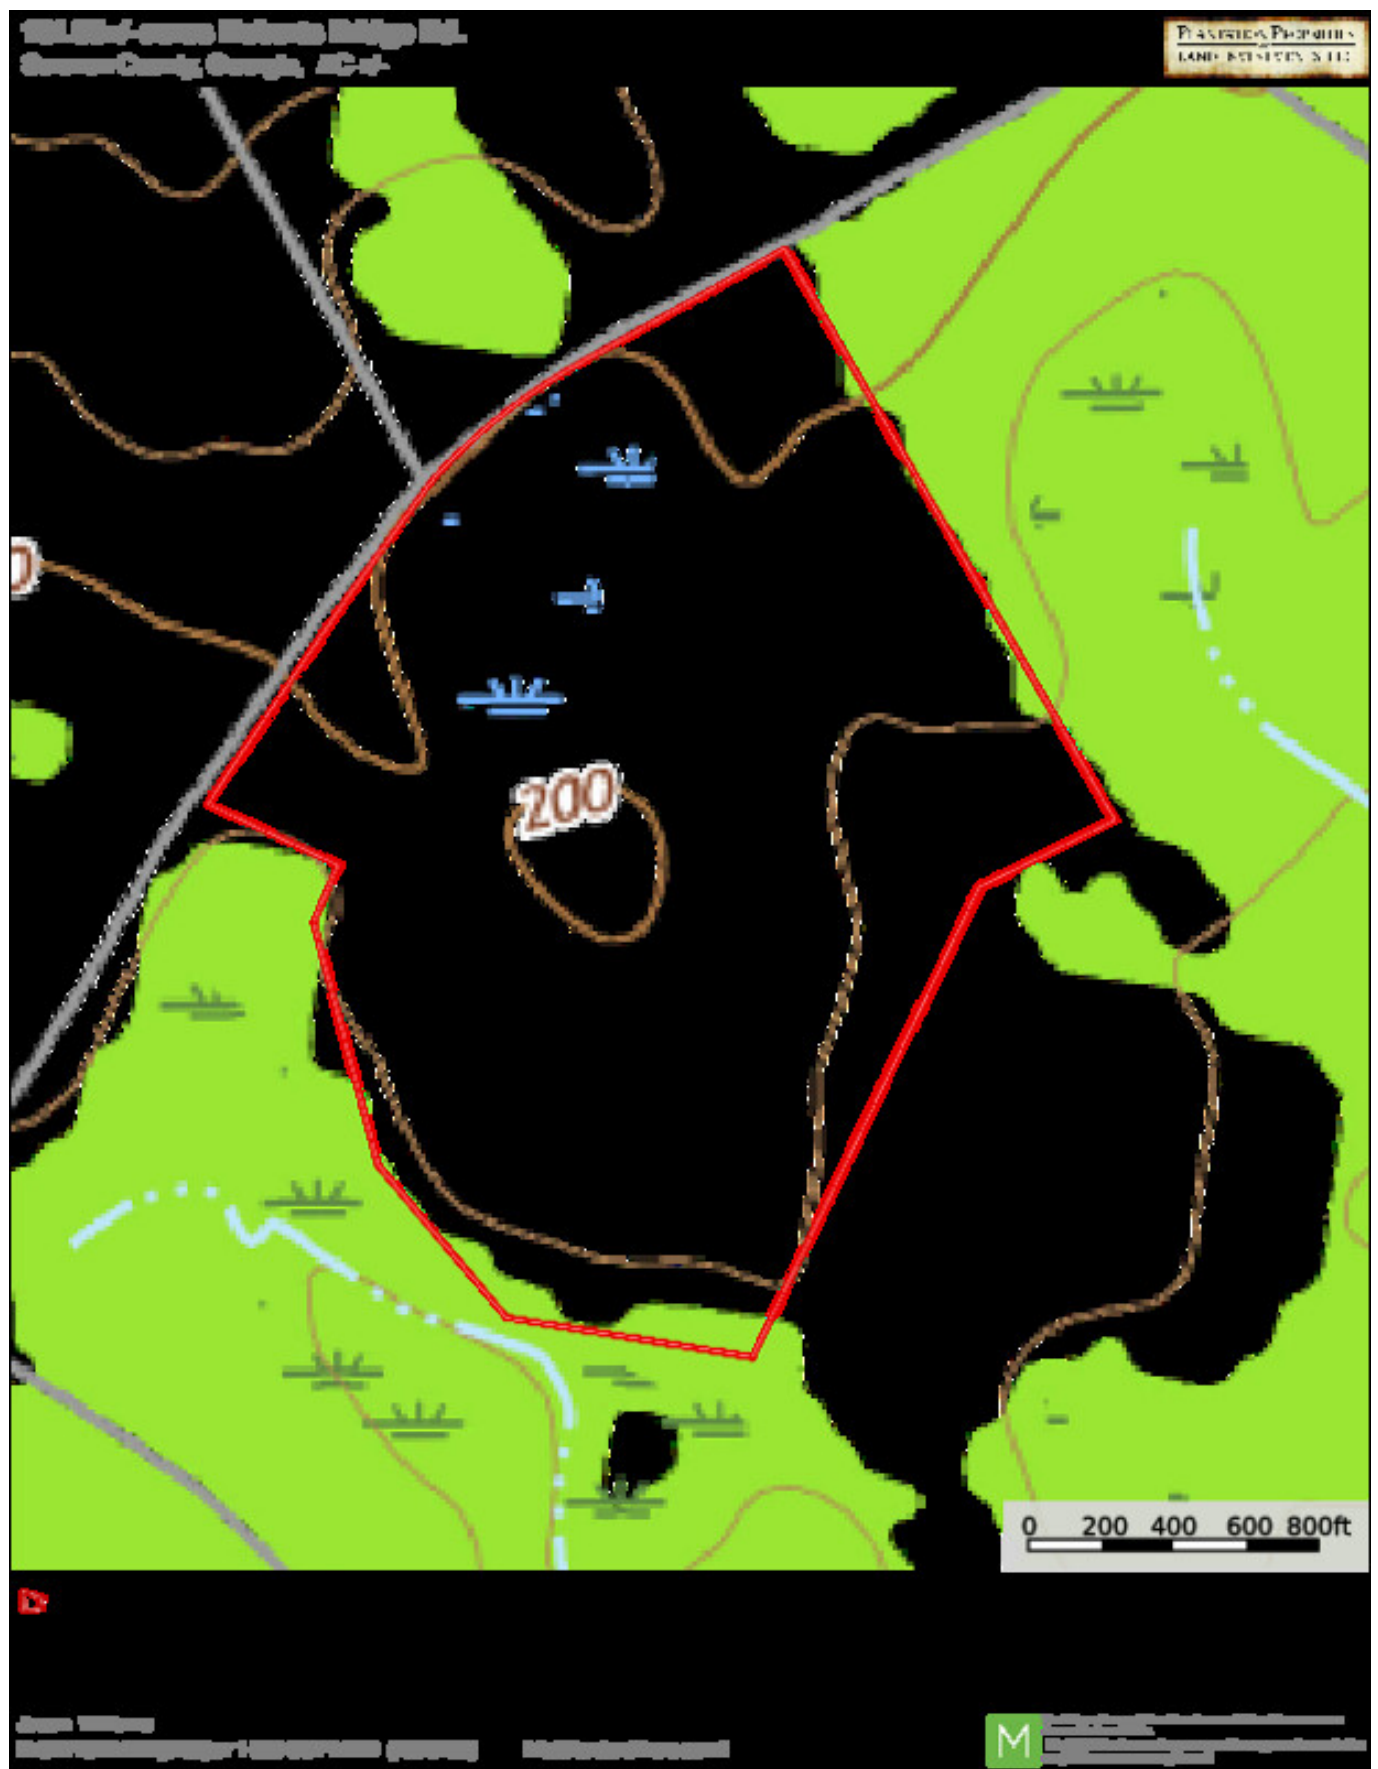

Roberts Bridge Farm

Published on Plantation Properties & Land Investments, LLC (<https://landandrivers.com>)

Location Map