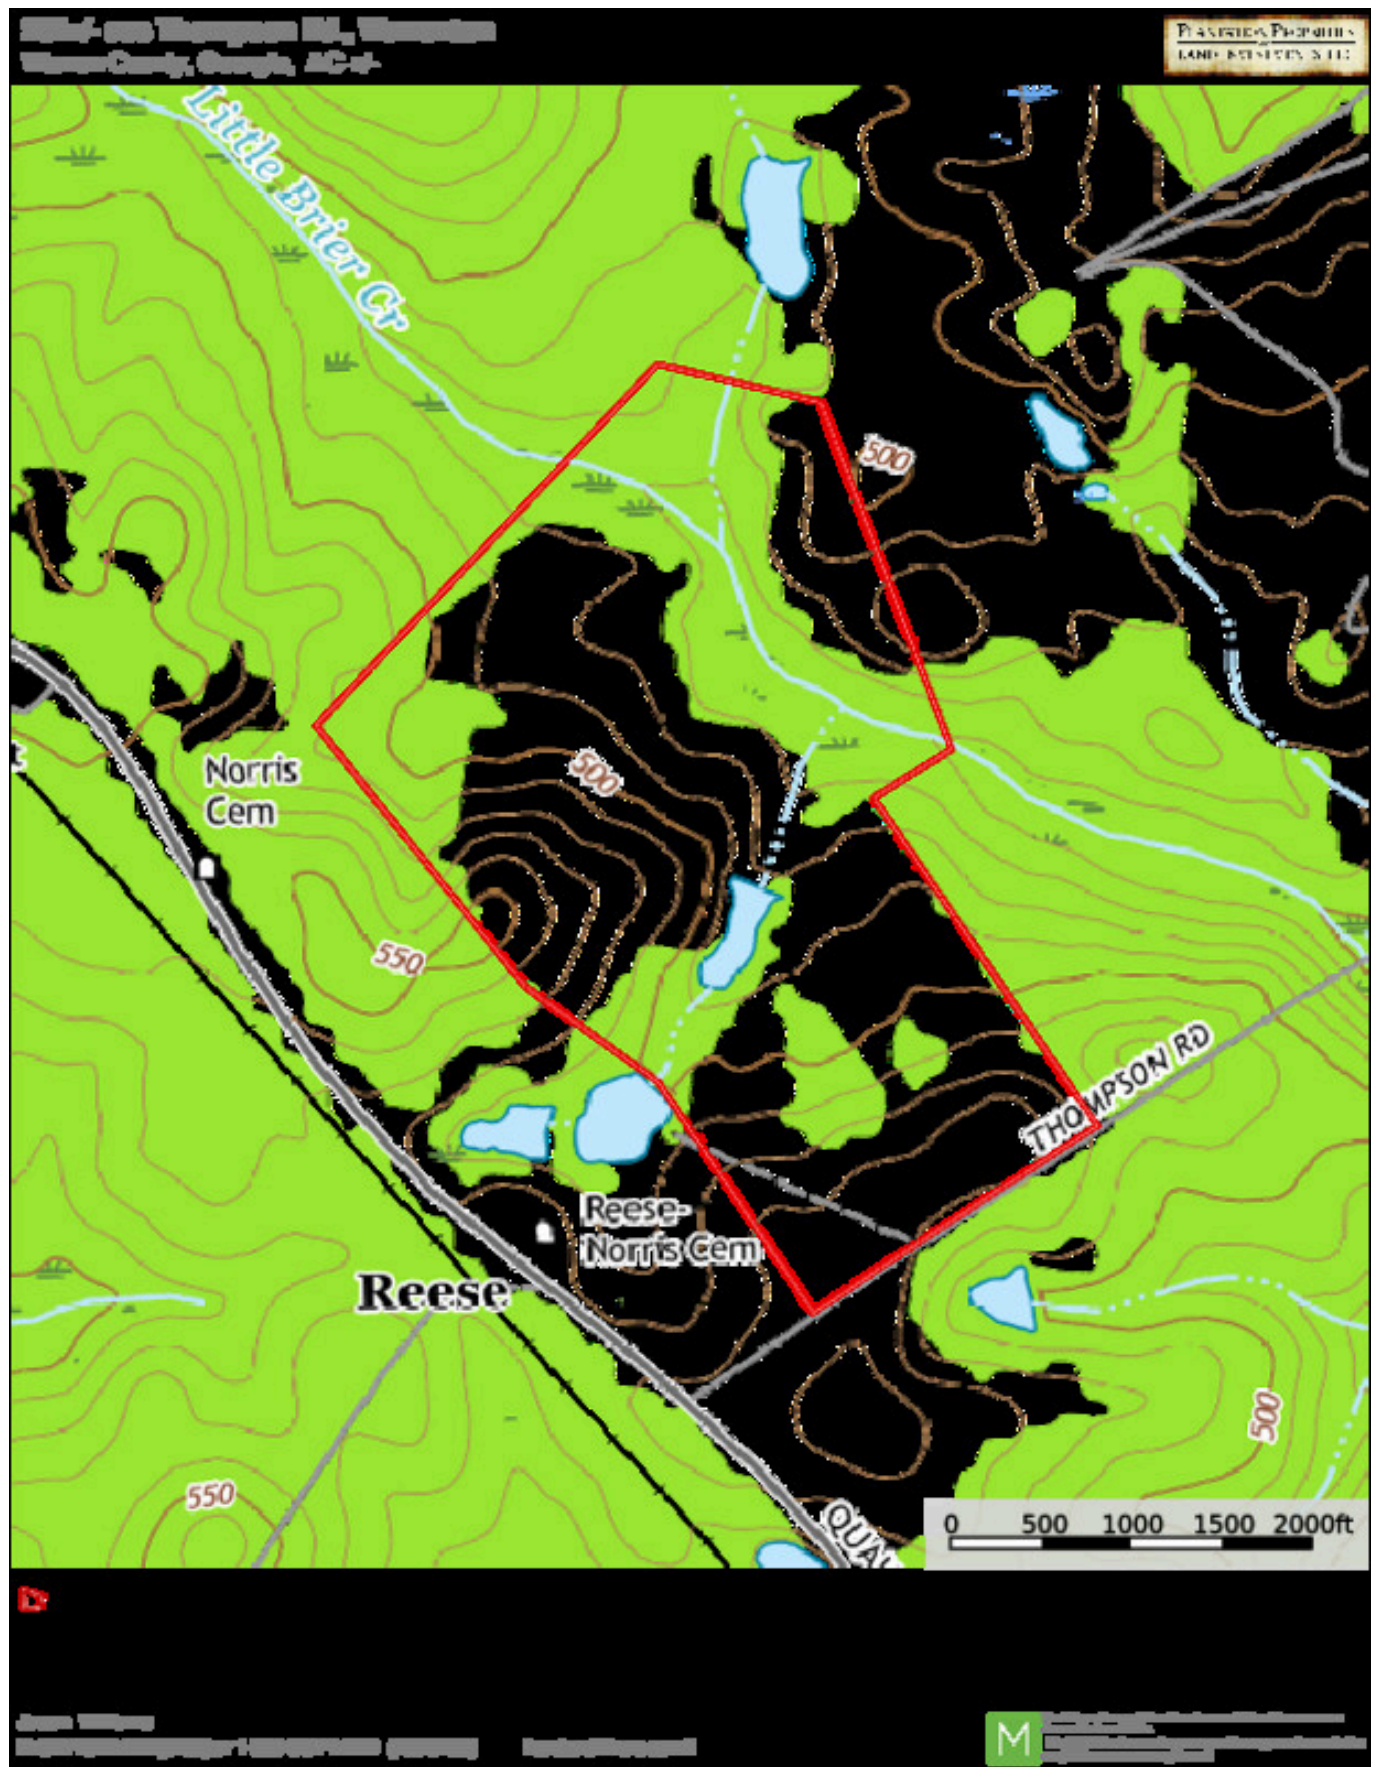

Little Brier Creek Farm

Published on Plantation Properties & Land Investments, LLC (<https://landandrivers.com>)

Soil Map