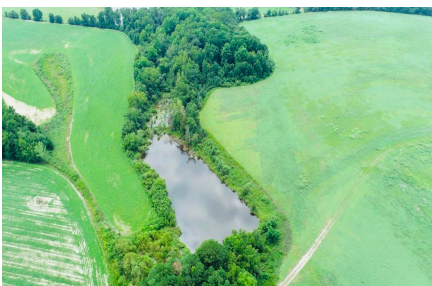

Little Brier Creek Farm

Published on Plantation Properties & Land Investments, LLC (<https://landanddrivers.com>)