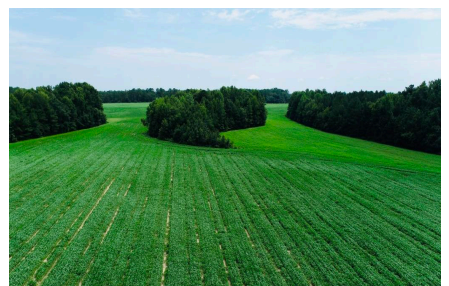

Little Brier Creek Farm

Published on Plantation Properties & Land Investments, LLC (<https://landanddrivers.com>)