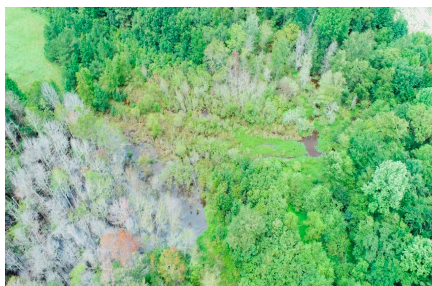

Little Brier Creek Farm

Published on Plantation Properties & Land Investments, LLC (<https://landanddrivers.com>)