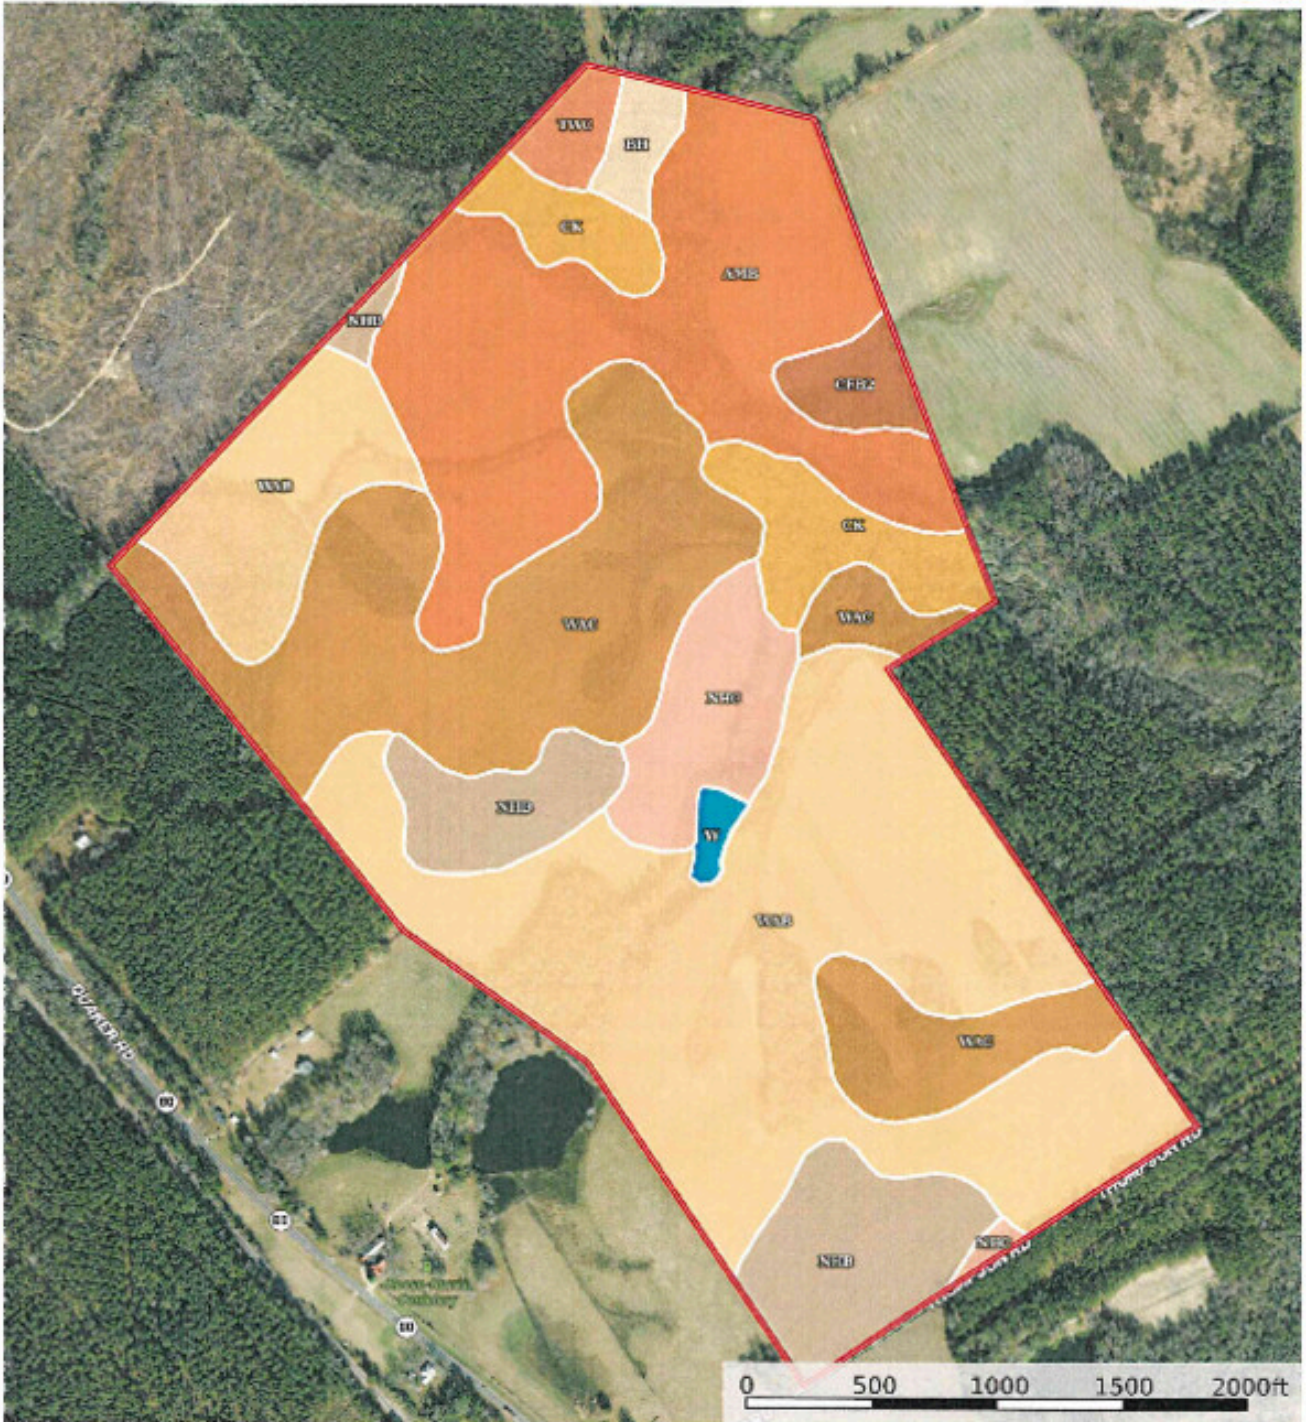

Little Brier Creek Farm

Published on Plantation Properties & Land Investments, LLC (<https://landandrivers.com>)

264±- acs Thompson Rd., Warrenton
Warren County, Georgia, AC #-

PLANTATION PROPERTIES
LAND INVESTMENTS, LLC

Source

Jason Williams
P: 812-761-LAND (7288) or 1-833-GOT-LAND (466-5283)

LandandRivers.com

Location Map