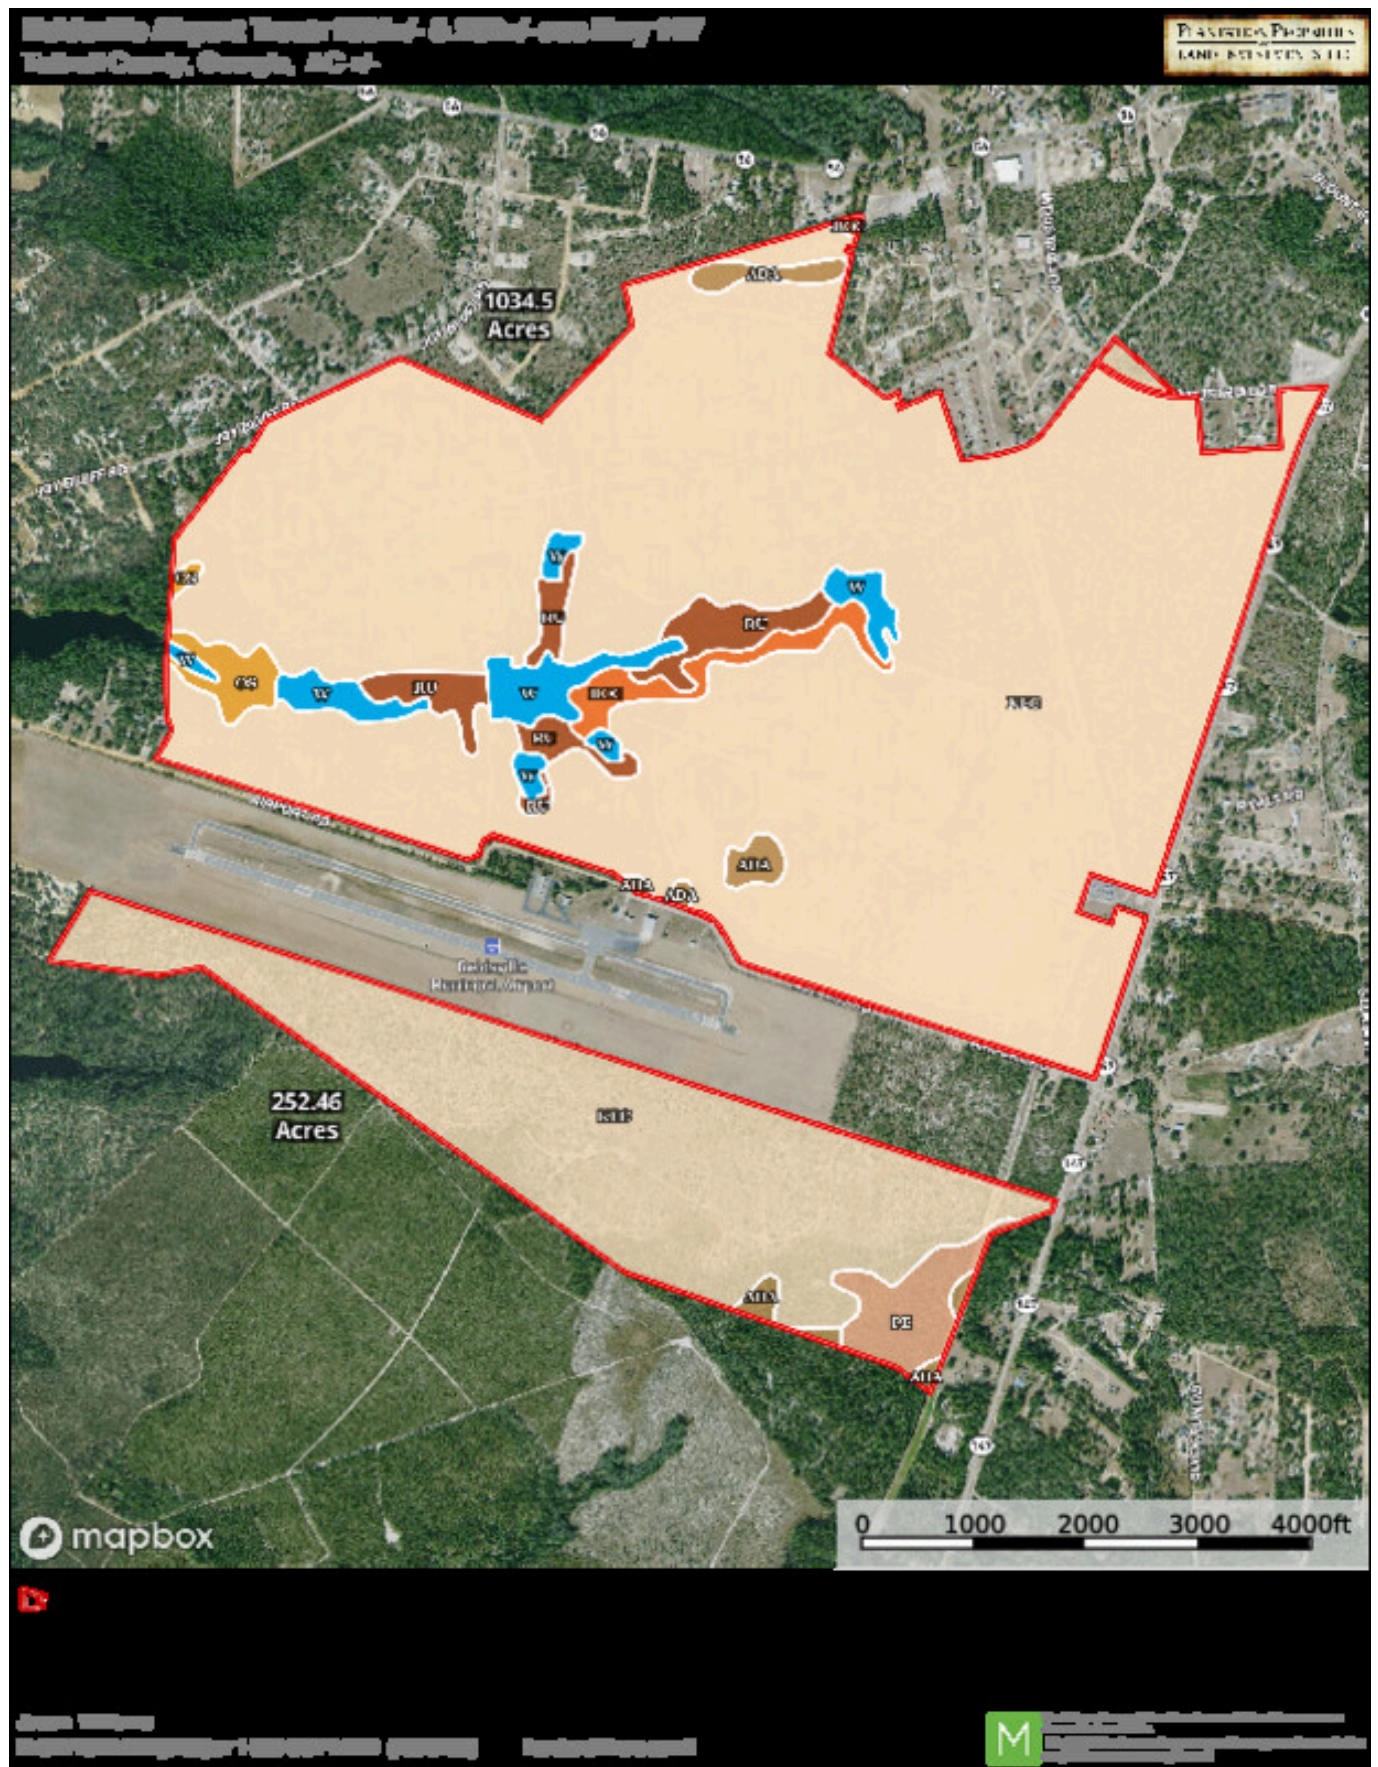

Reidsville Airport Tract

Published on Plantation Properties & Land Investments, LLC (<https://landanddrivers.com>)

Source URL: <https://landanddrivers.com/property/reidsville-airport-tract>