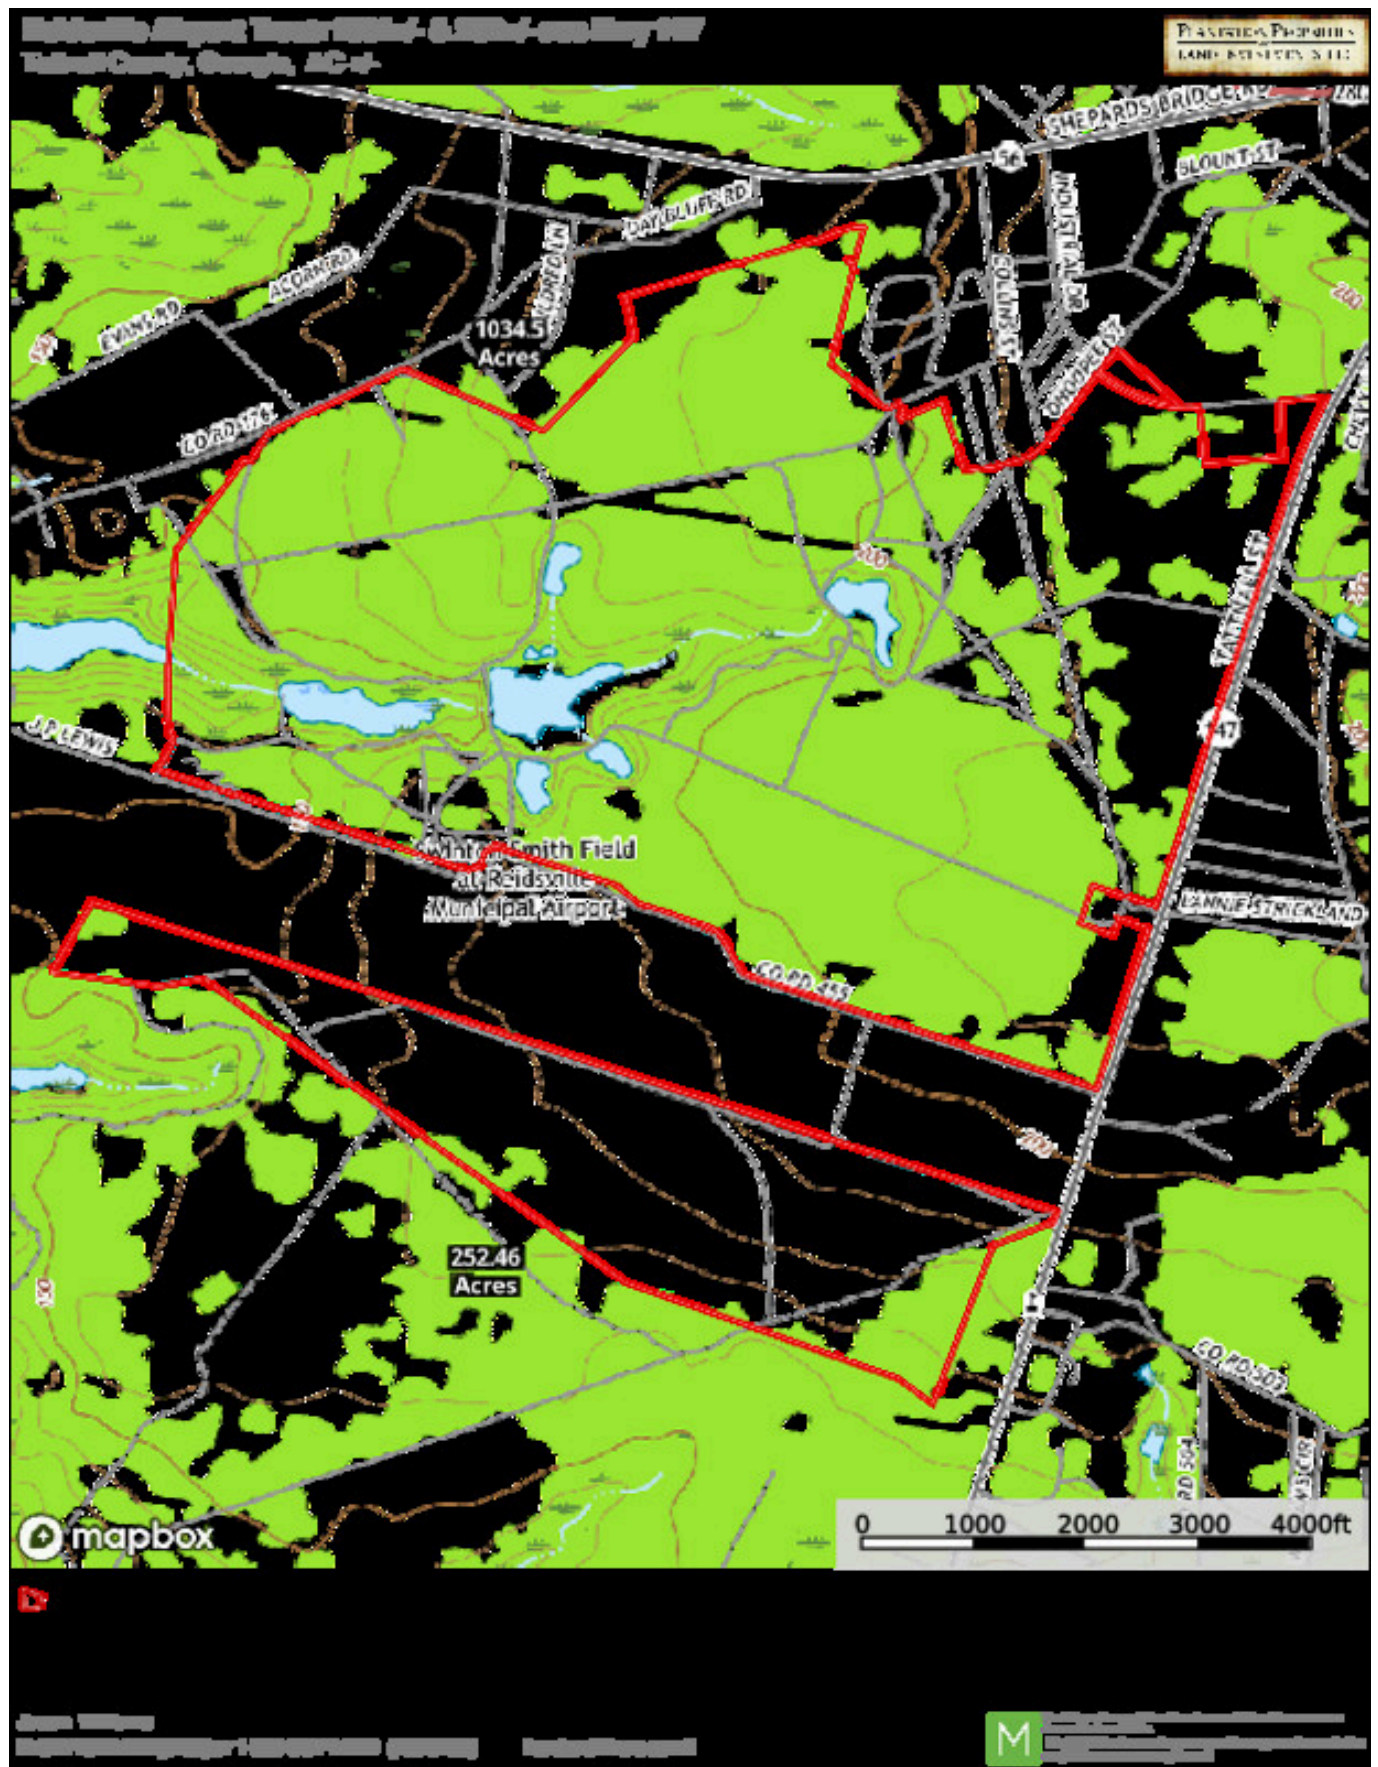

## Reidsville Airport Tract

Great development opportunity in Tattnall County just 2 miles outside of Reidsville, GA! This property consists of two tracts that total 1286± acres on Hwy 147. The larger tract is 1034± acres with a large 26 acre pond and several smaller ponds. The remaining 252± acres sit on the other side of the Reidsville Airport. Both tracts have good road systems throughout allowing access to every part of the properties. Located just over an hour from Pooler or Savannah and just under 2 hours from Macon. Call today to schedule a showing. 912.764.LAND(5263)

## Aerial Map

## Topo Map

## Soil Map