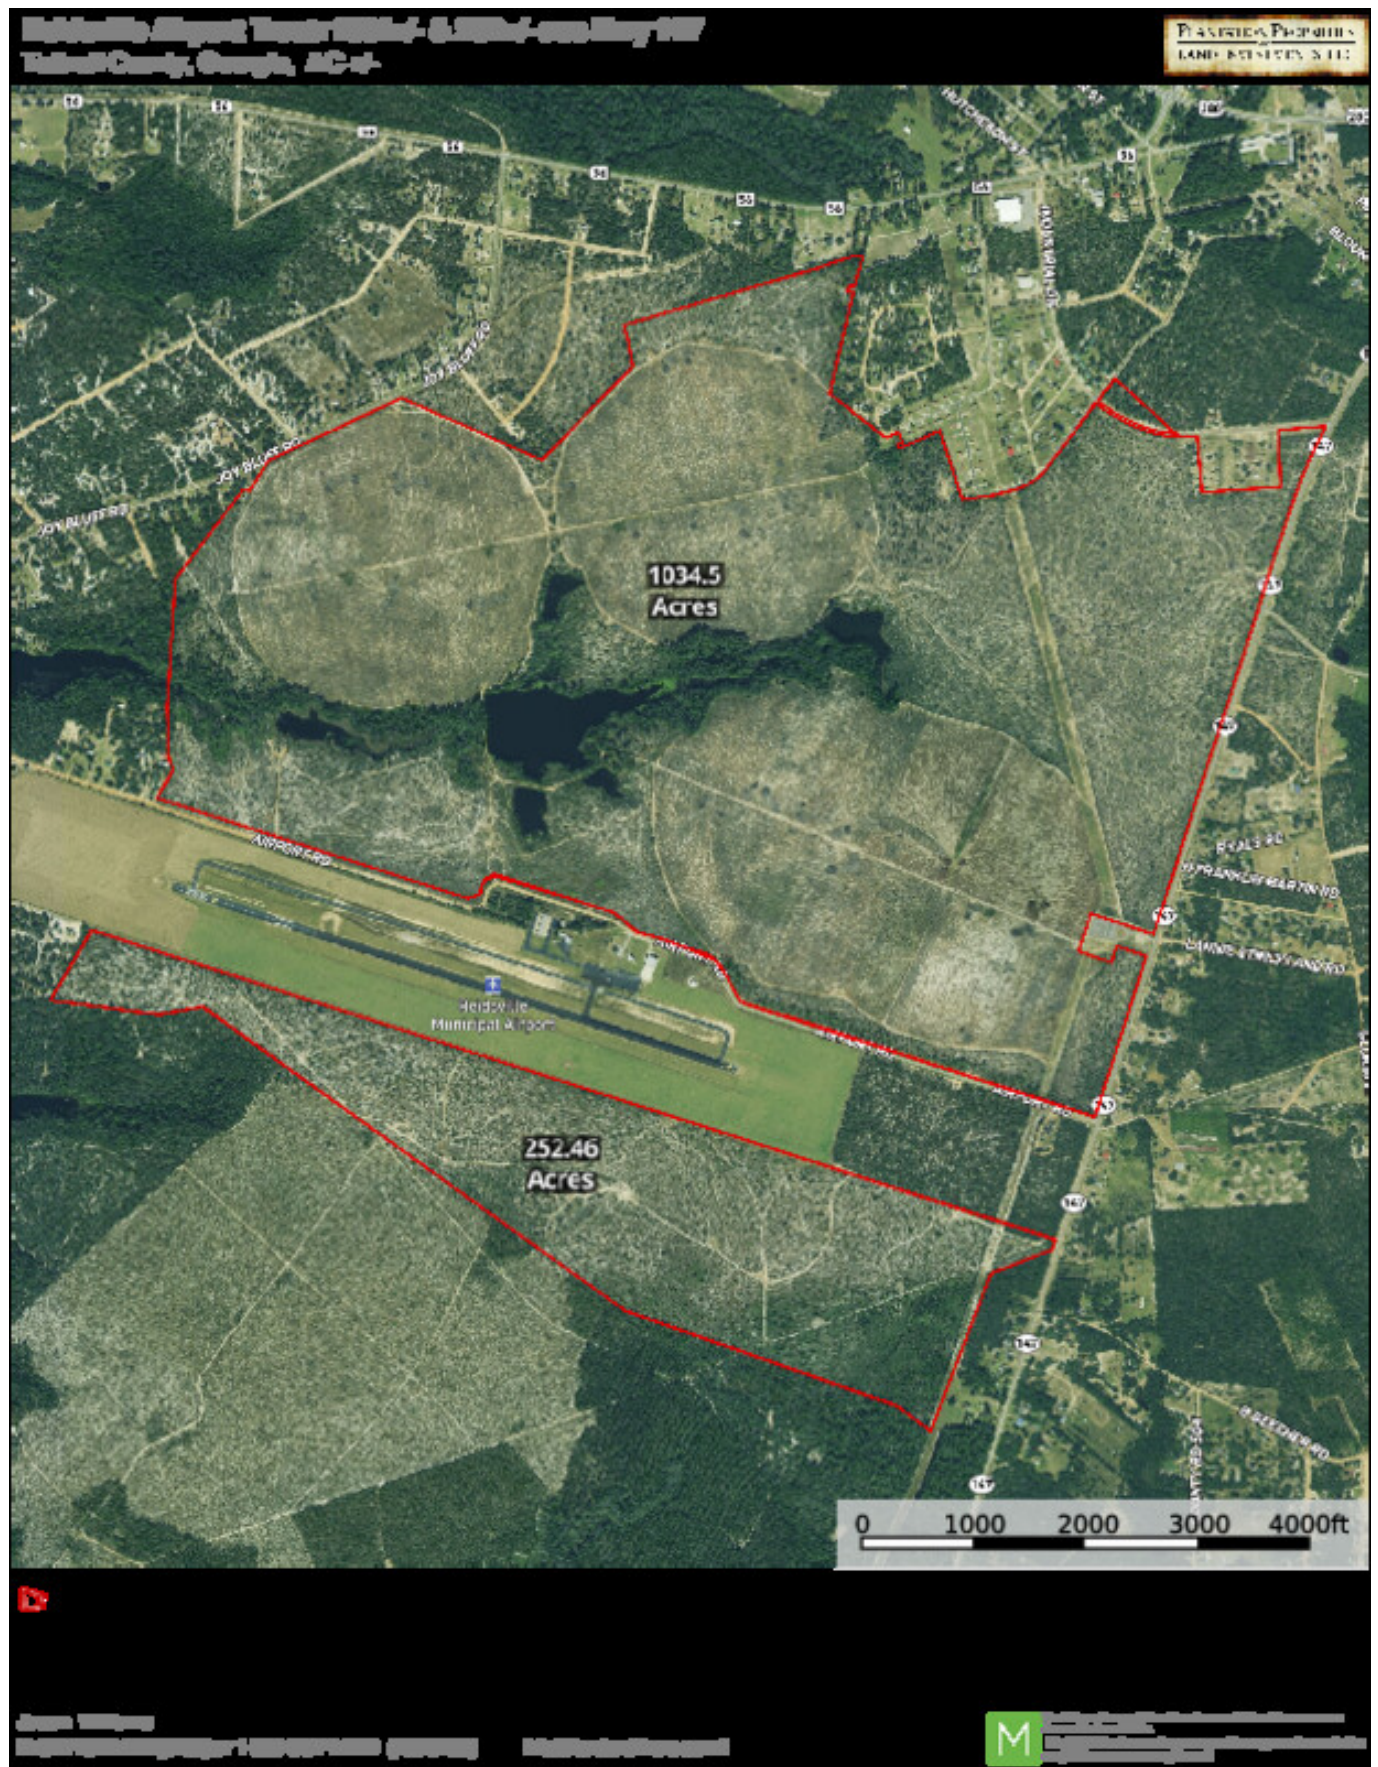

## Reidsville Airport Tract

Great development opportunity in Tattnall County just 2 miles outside of Reidsville, GA! This property consists of two tracts that total 1286± acres on Hwy 147. The larger tract is 1034± acres with a large 26 acre pond and several smaller ponds. The remaining 252± acres sit on the other side of the Reidsville Airport. Both tracts have good road systems throughout allowing access to every part of the properties. Located just over an hour from Pooler or Savannah and just under 2 hours from Macon. Call today to schedule a showing. 912.764.LAND(5263)

## Aerial Map

## Topo Map