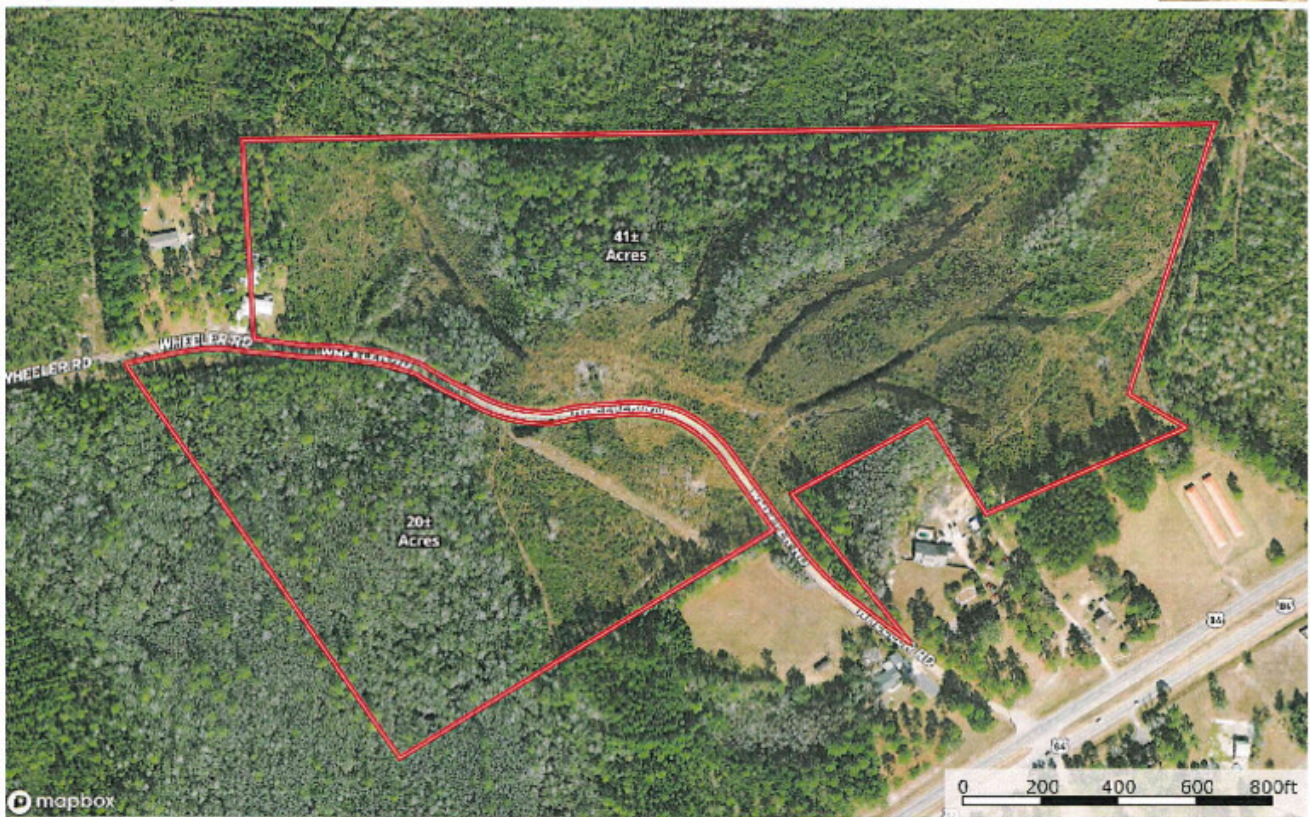

Aerial Map

61+/- acres Wheeler Rd. NE, Hinesville
Long County, Georgia, AC 17-

PLANTATION PROPERTIES
LAND INVESTMENTS, LLC