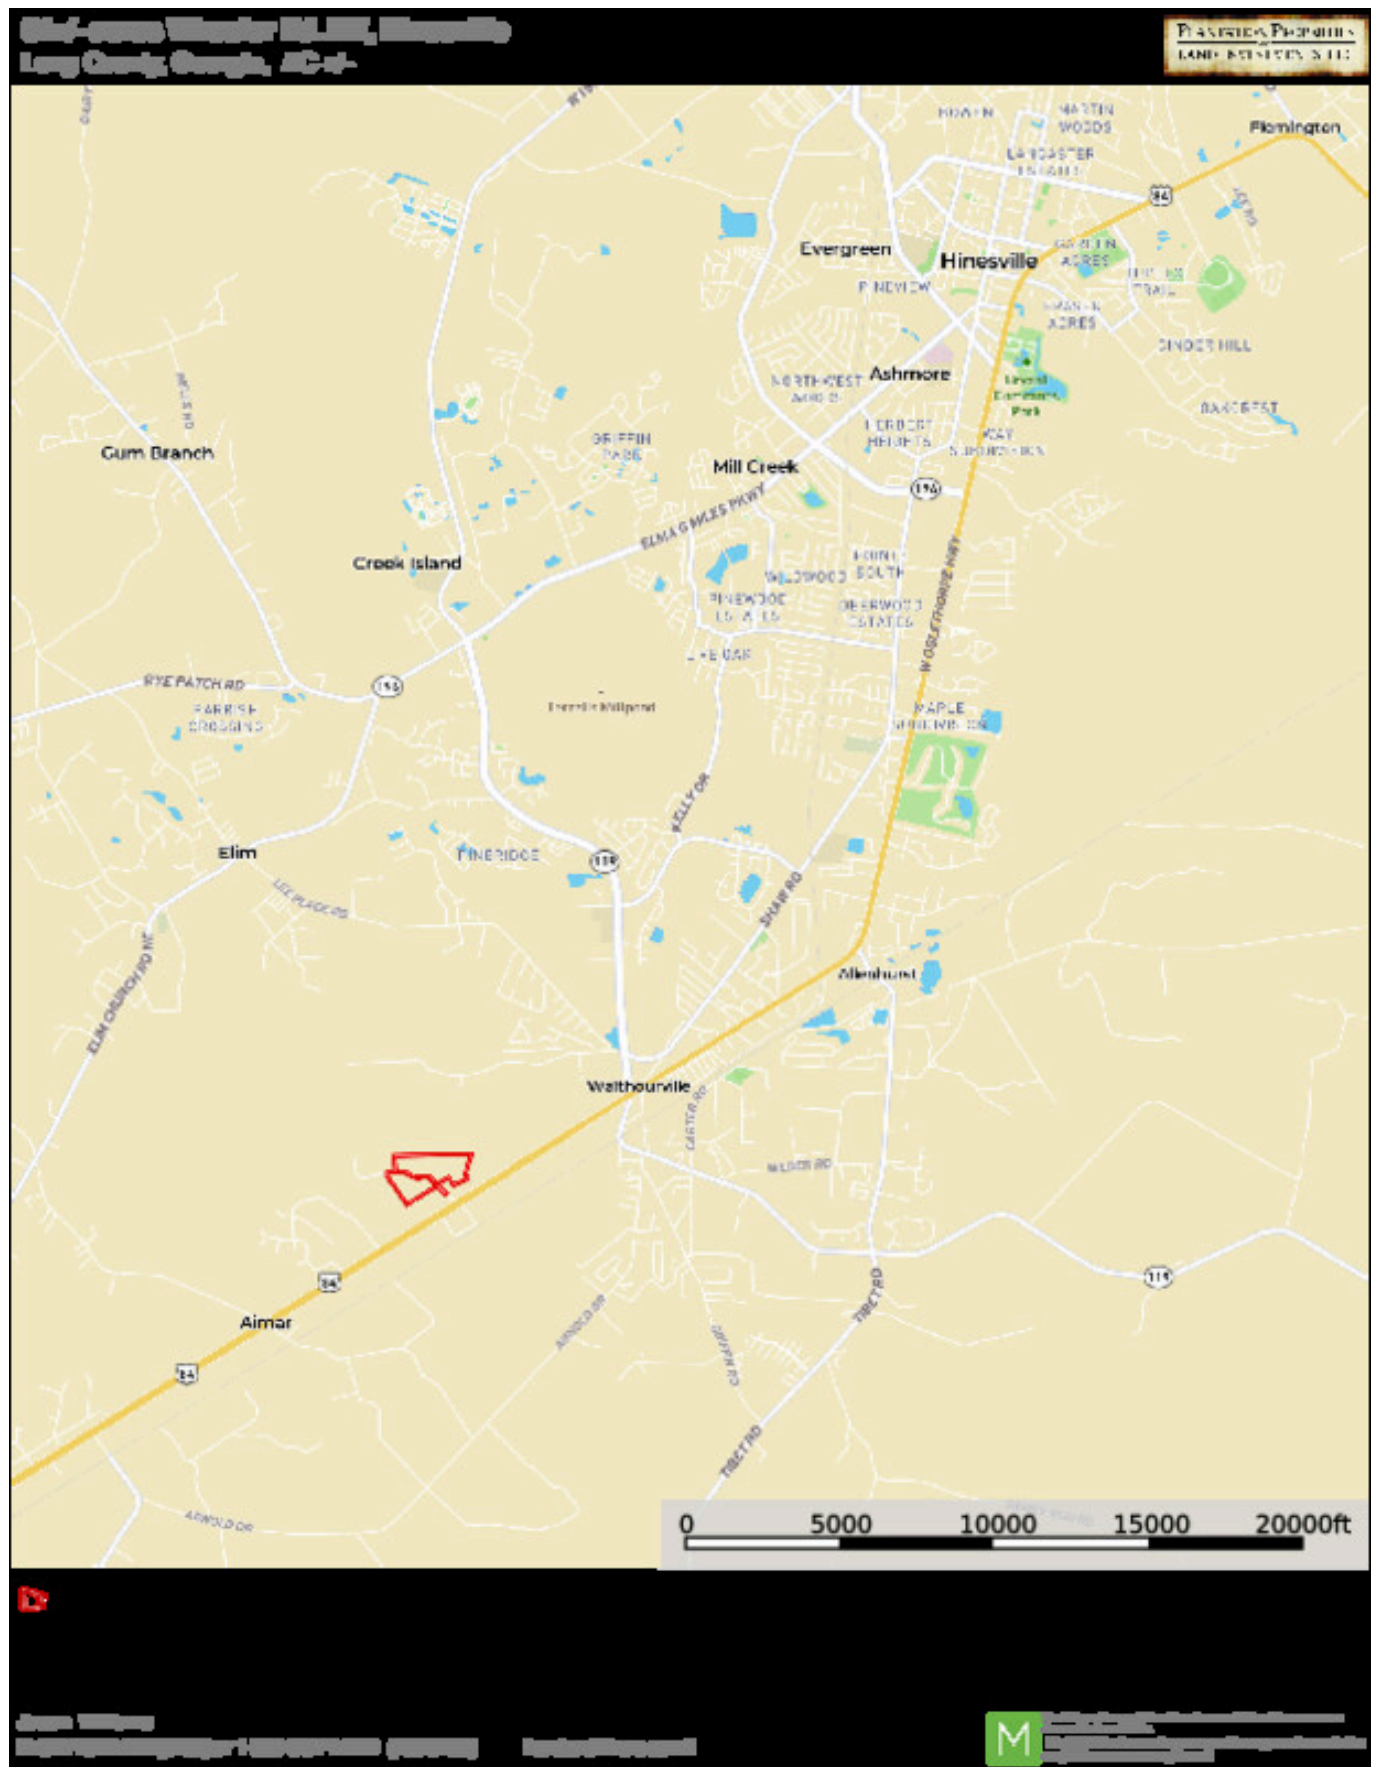

Wheeler Road Tract

Published on Plantation Properties & Land Investments, LLC (<https://landanddrivers.com>)

Topo Map