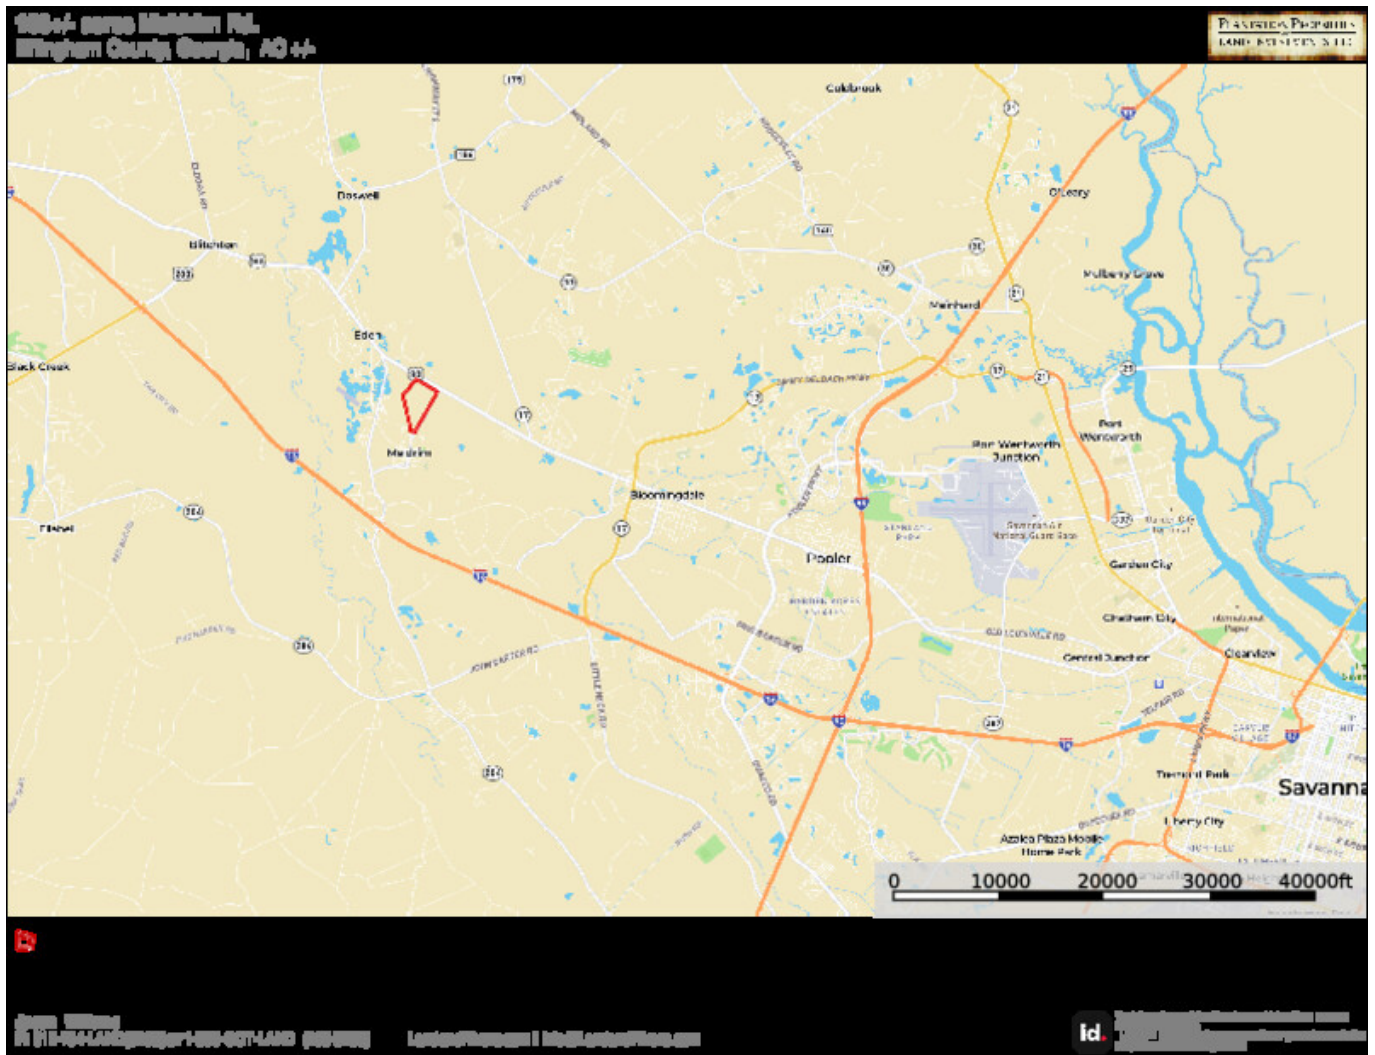

Meldrim Road

Published on Plantation Properties & Land Investments, LLC (<https://landanddrivers.com>)

Source URL: <https://landanddrivers.com/property/meldrim-road>