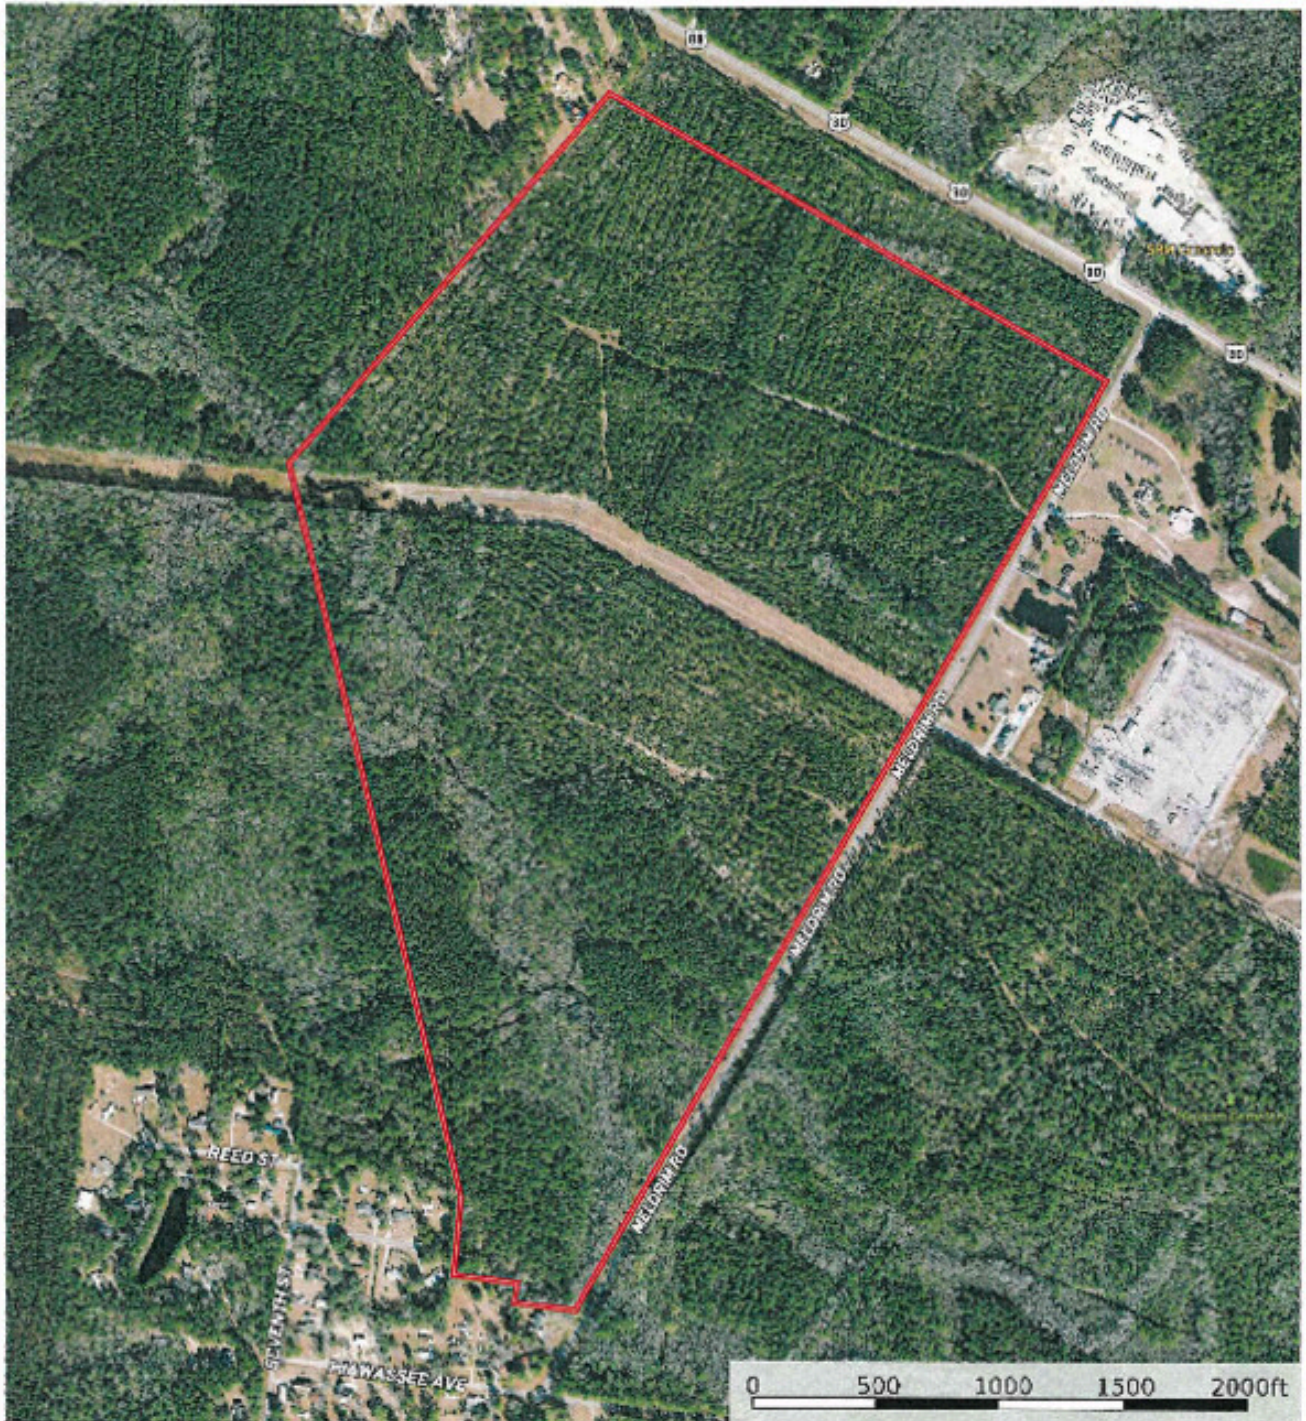

Meldrim Road

Published on Plantation Properties & Land Investments, LLC (<https://landanddrivers.com>)

198+/- acres Meldrim Rd.
Effingham County, Georgia, AC +/-

PLANTATION PROPERTIES
LAND INVESTMENTS, LLC

Google

Jason Williams
P: 912-7644-ANIX(2783) or 1-833-COT-LAND (465-6262)

[LandandDrivers.com](https://landanddrivers.com)

id
PLANTATION PROPERTIES & LAND INVESTMENTS, LLC
10000 S. JEFFERSON ST. SUITE 100
DUBLIN, GA 31024
www.landanddrivers.com

Topo Map