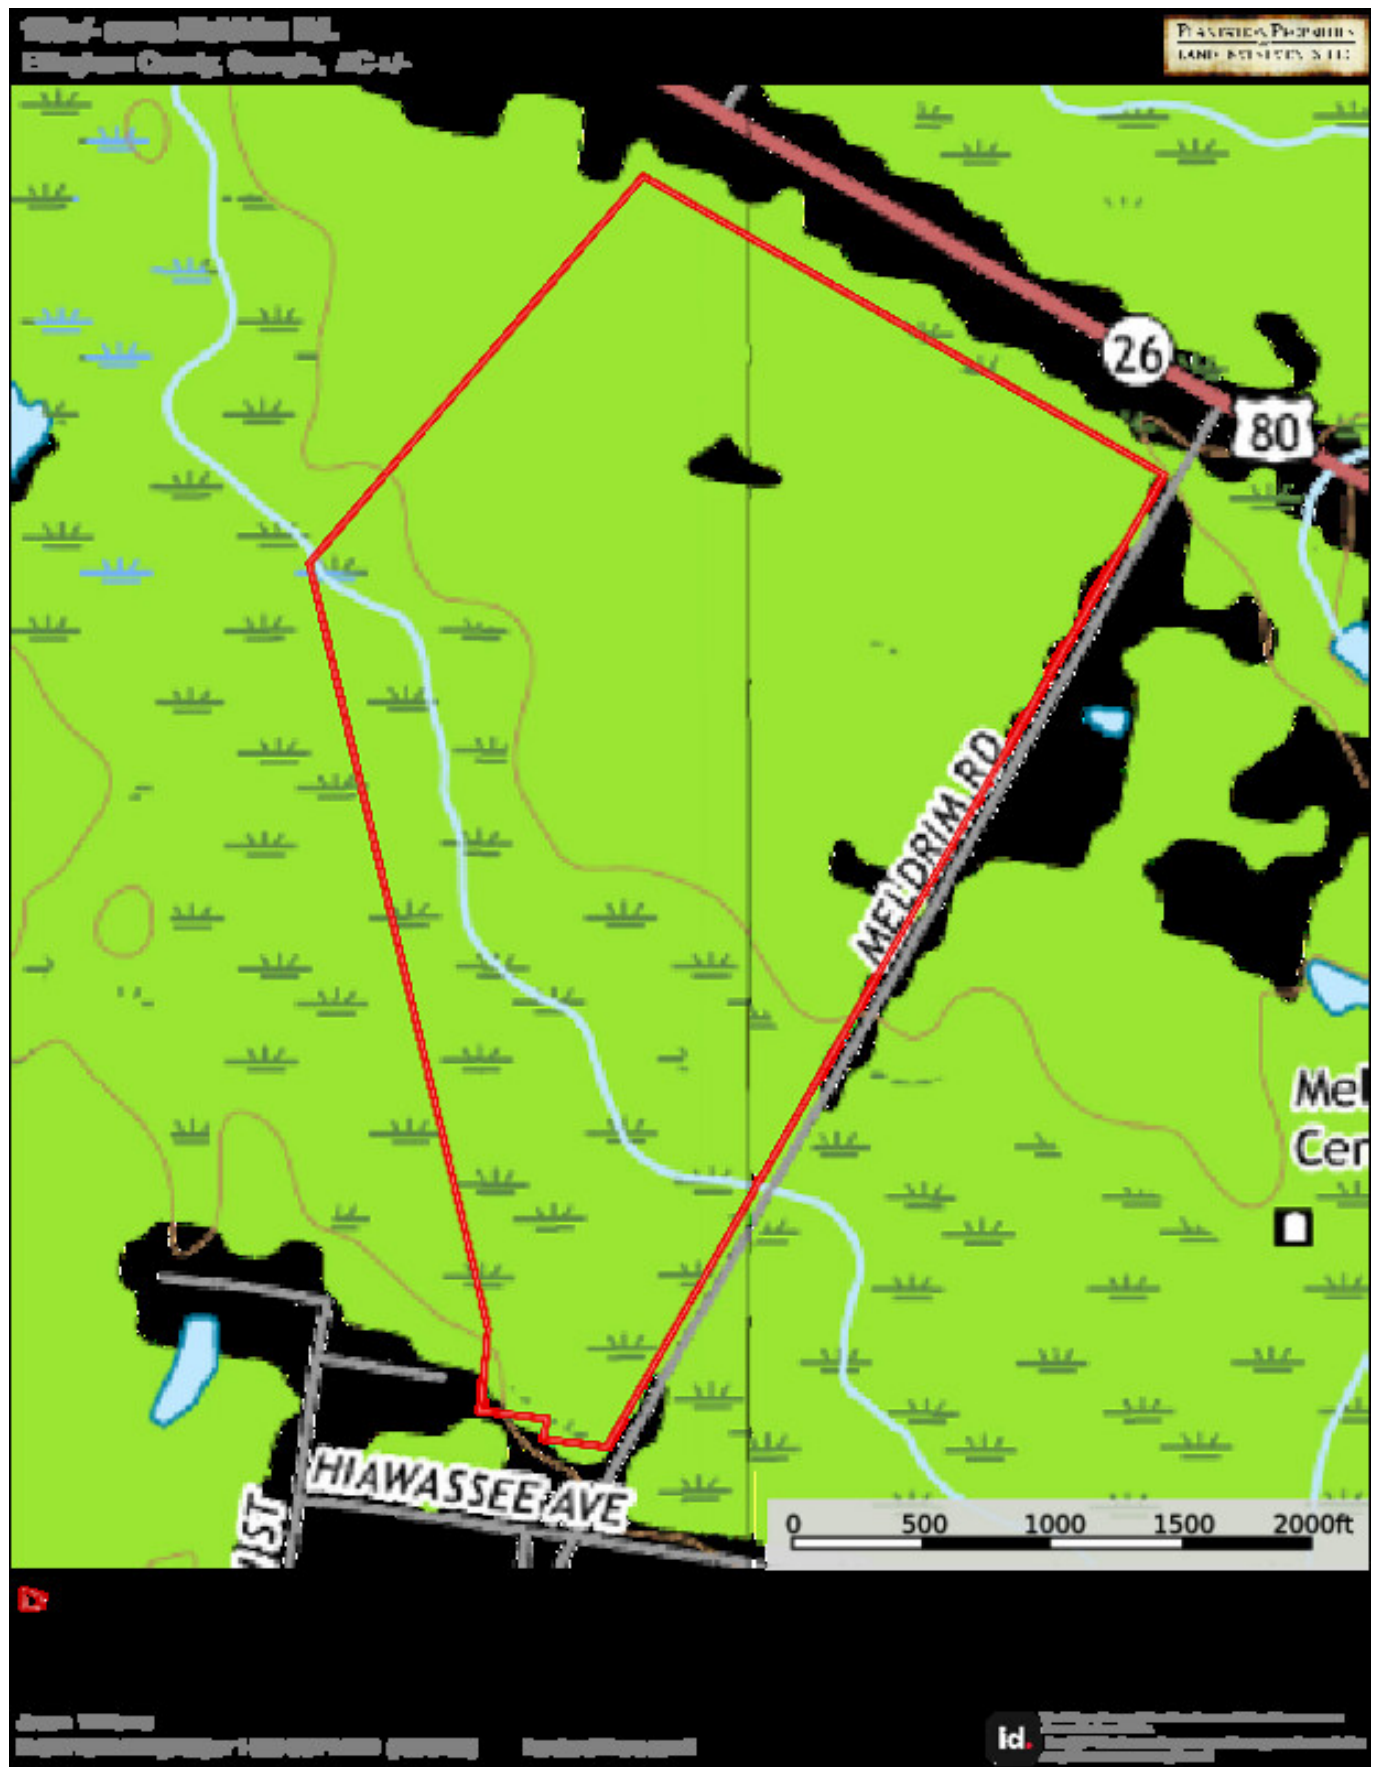

Meldrim Road

Published on Plantation Properties & Land Investments, LLC (<https://landandrivers.com>)

Location Map