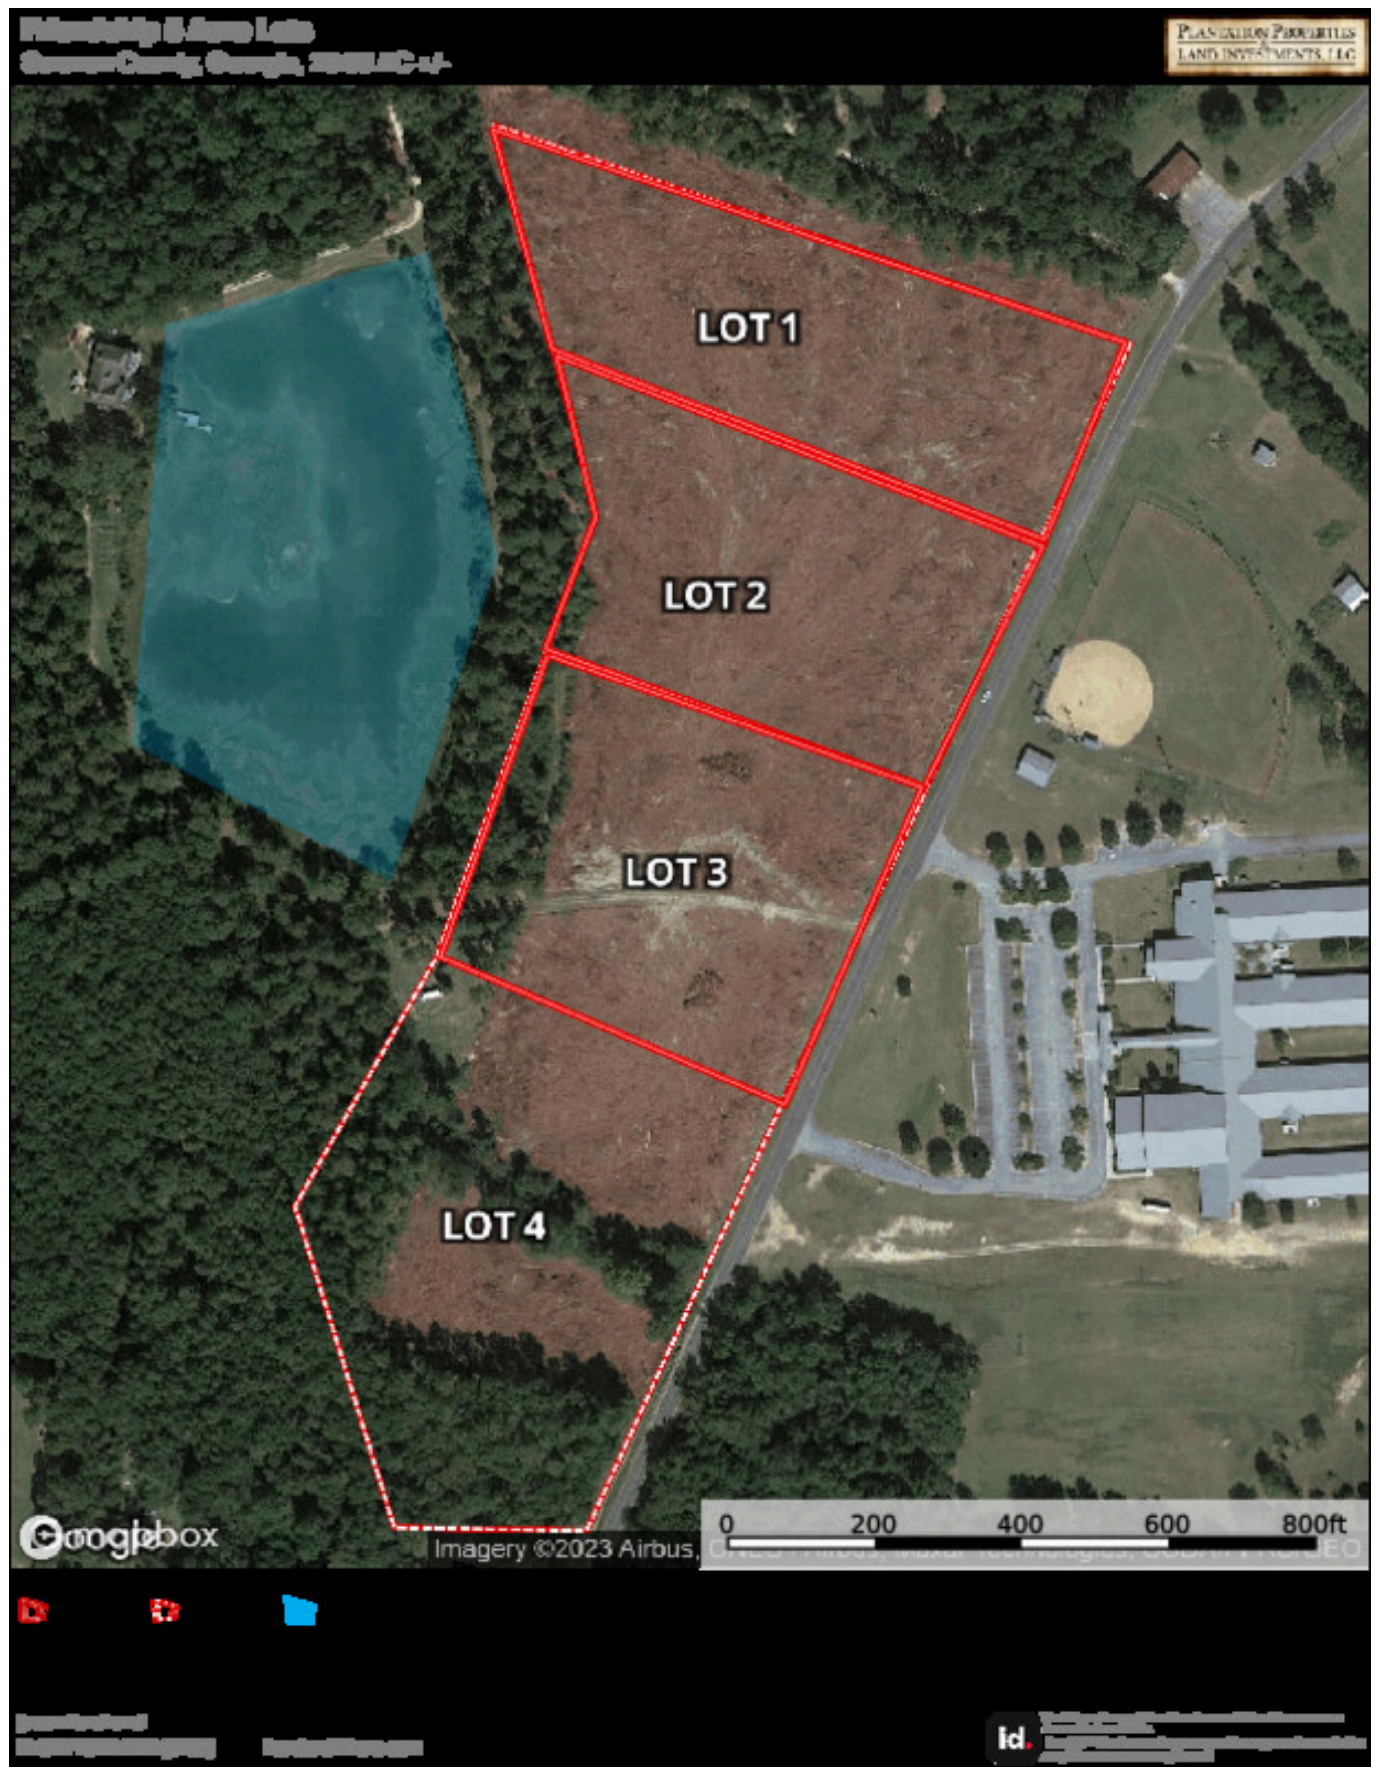

Friendship Lots 1-4

Published on Plantation Properties & Land Investments, LLC (<https://landanddrivers.com>)

Friendship Lots 1-4

Nice 5 acre lots available on Friendship Road just outside of Sylvania GA. The land has been logged and is ready to be cleared for homesites. No mobile homes are allowed on this property. The location is only one mile from town and 30 minutes from Statesboro.

Acreage: 5

Per Acre Price: \$6,000.00

Phone Number: 912-978-0890

Email: jforehand@landanddrivers.com

Google Maps link: [View Larger Map](#)

Friendship Lots 1-4

Published on Plantation Properties & Land Investments, LLC (<https://landandrivers.com>)

Aerial Map of Lots

Friendship Lots 1-4

Published on Plantation Properties & Land Investments, LLC (<https://landanddrivers.com>)

Source URL: <https://landanddrivers.com/property/friendship-lots-1-4>