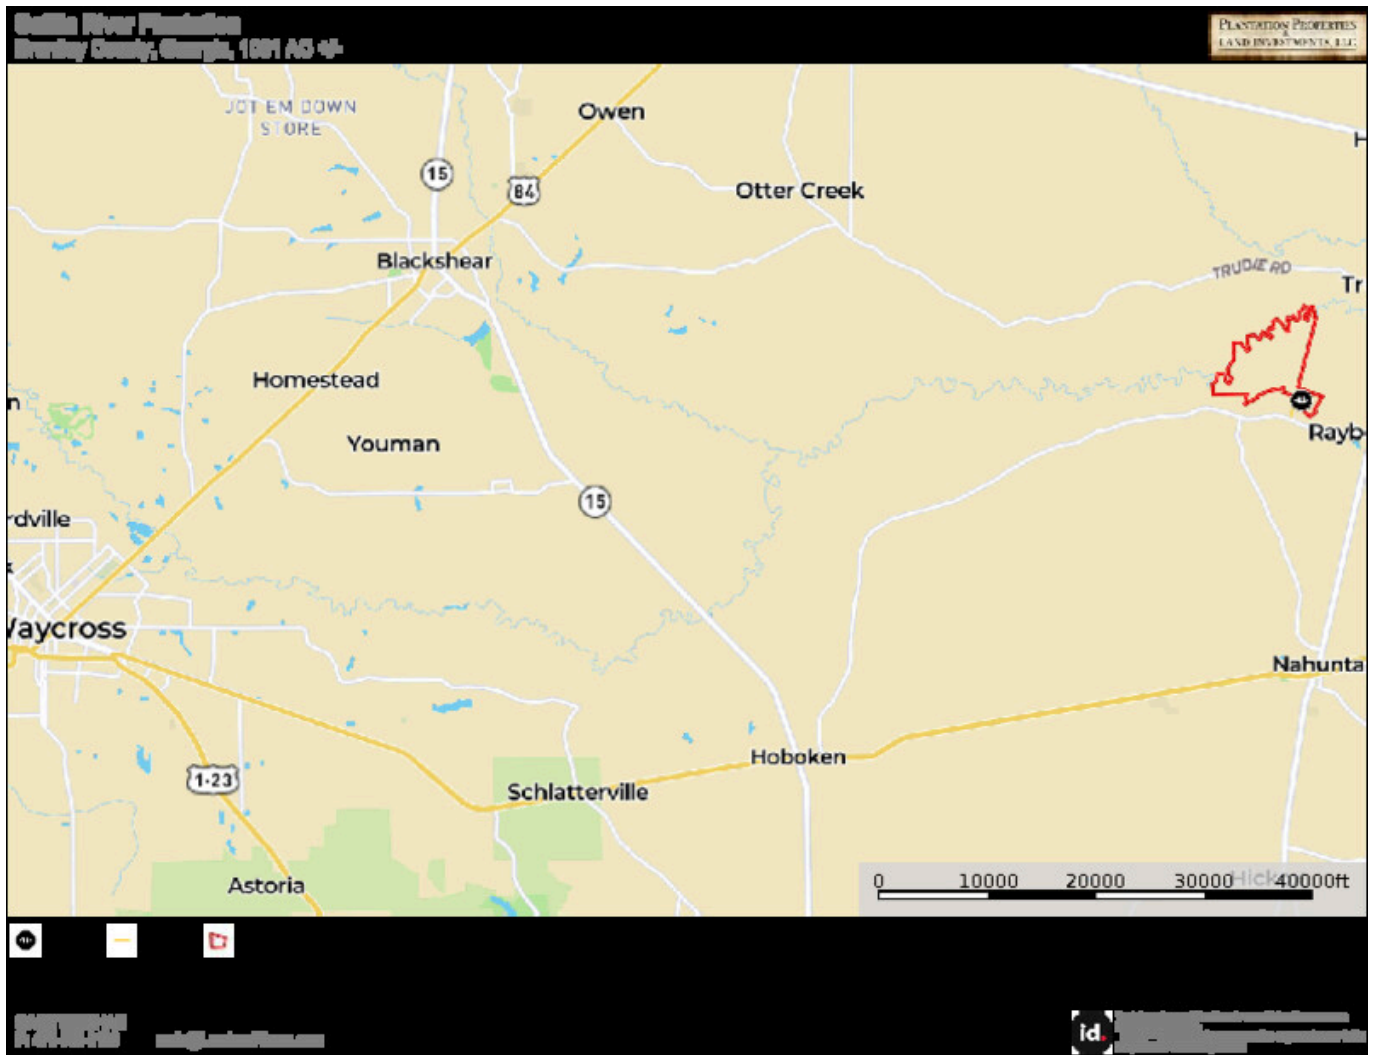

Satilla River Plantation

Published on Plantation Properties & Land Investments, LLC (<https://landandrivers.com>)

Source URL: <https://landandrivers.com/property/satilla-river-plantation>