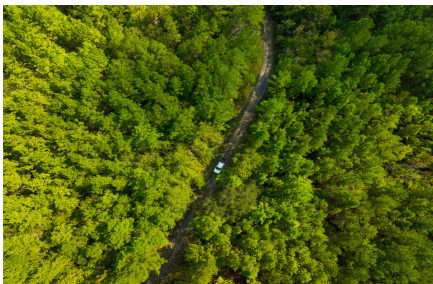

Price: $2,200,000
Property Type: Land
Status: For Sale
Street/Address: 0 Woodrow Lane
City: Nahunta
State: Georgia
Zip code: 31553
County: brantley
Acreage: 1081
Per Acre Price: $2,035.00
Phone Number: 478-972-9189
Email: cade@landandrivers.com
Google Maps link: [View Larger Map](#)