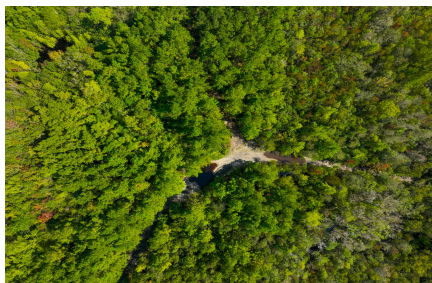

Price: $2,200,000
Property Type: Land
Status: For Sale
Street/Address: 0 Woodrow Lane
City: Nahunta
State: Georgia
Zip code: 31553
County: brantley
Acreage: 1081
Per Acre Price: $2,035.00
Phone Number: 478-972-9189
Email: cade@landandrivers.com
Google Maps link: [View Larger Map](#)