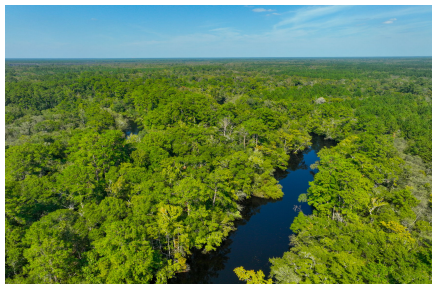

Price: $2,200,000
Property Type: Land
Status: For Sale
Street/Address: 0 Woodrow Lane
City: Nahunta
State: Georgia
Zip code: 31553
County: brantley
Acreage: 1081
Per Acre Price: $2,035.00
Phone Number: 478-972-9189
Email: cade@landandrivers.com
Google Maps link: [View Larger Map](#)