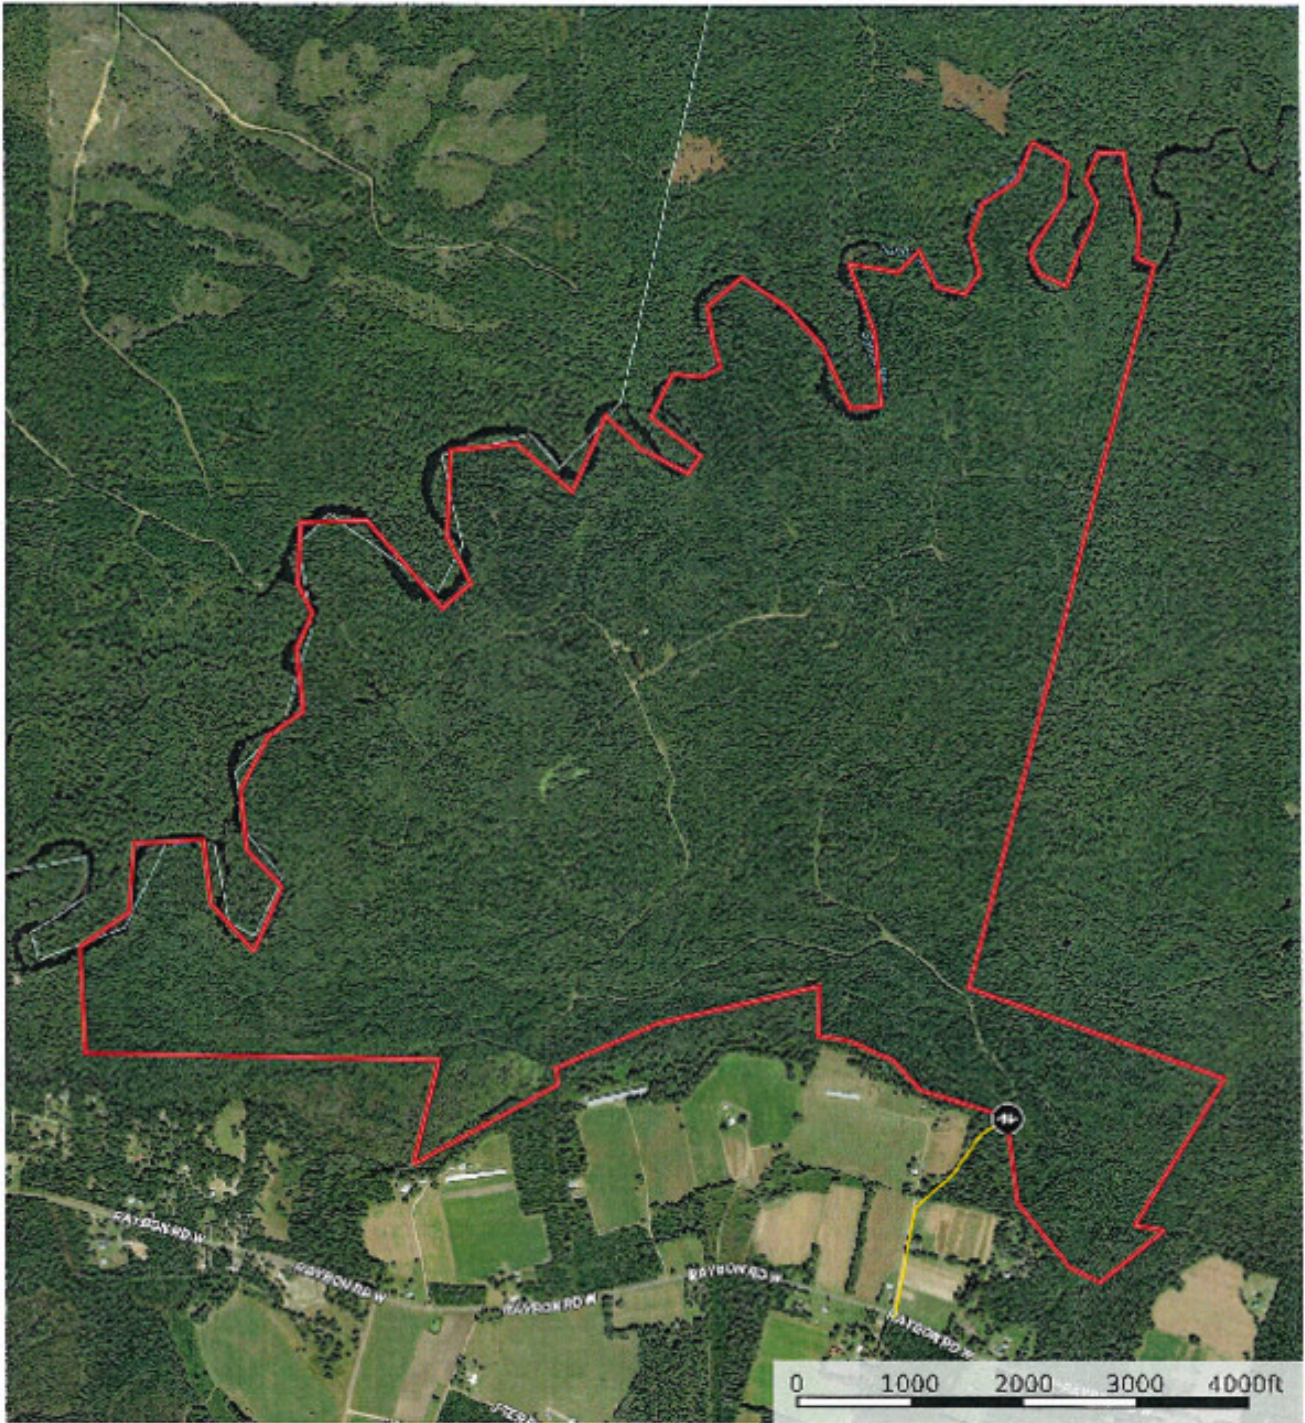

Satilla River Plantation

Published on Plantation Properties & Land Investments, LLC (<https://landandrivers.com>)

Satilla River Plantation
Branley County, Georgia, 1081 AC +/-

Area Travay Road Location

CADC WINDHAM
P: 478-872-9189 cadc@landandrivers.com

Location Map