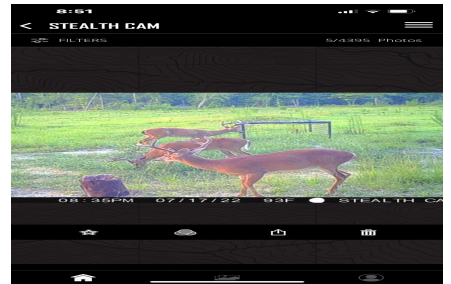

Big Sandy Creek

Published on Plantation Properties & Land Investments, LLC (<https://landandrivers.com>)

Per Acre Price: $2,700.00

Phone Number: (478)279-2148

Email: michael@landandrivers.com

Google Maps link: [View Larger Map](#)