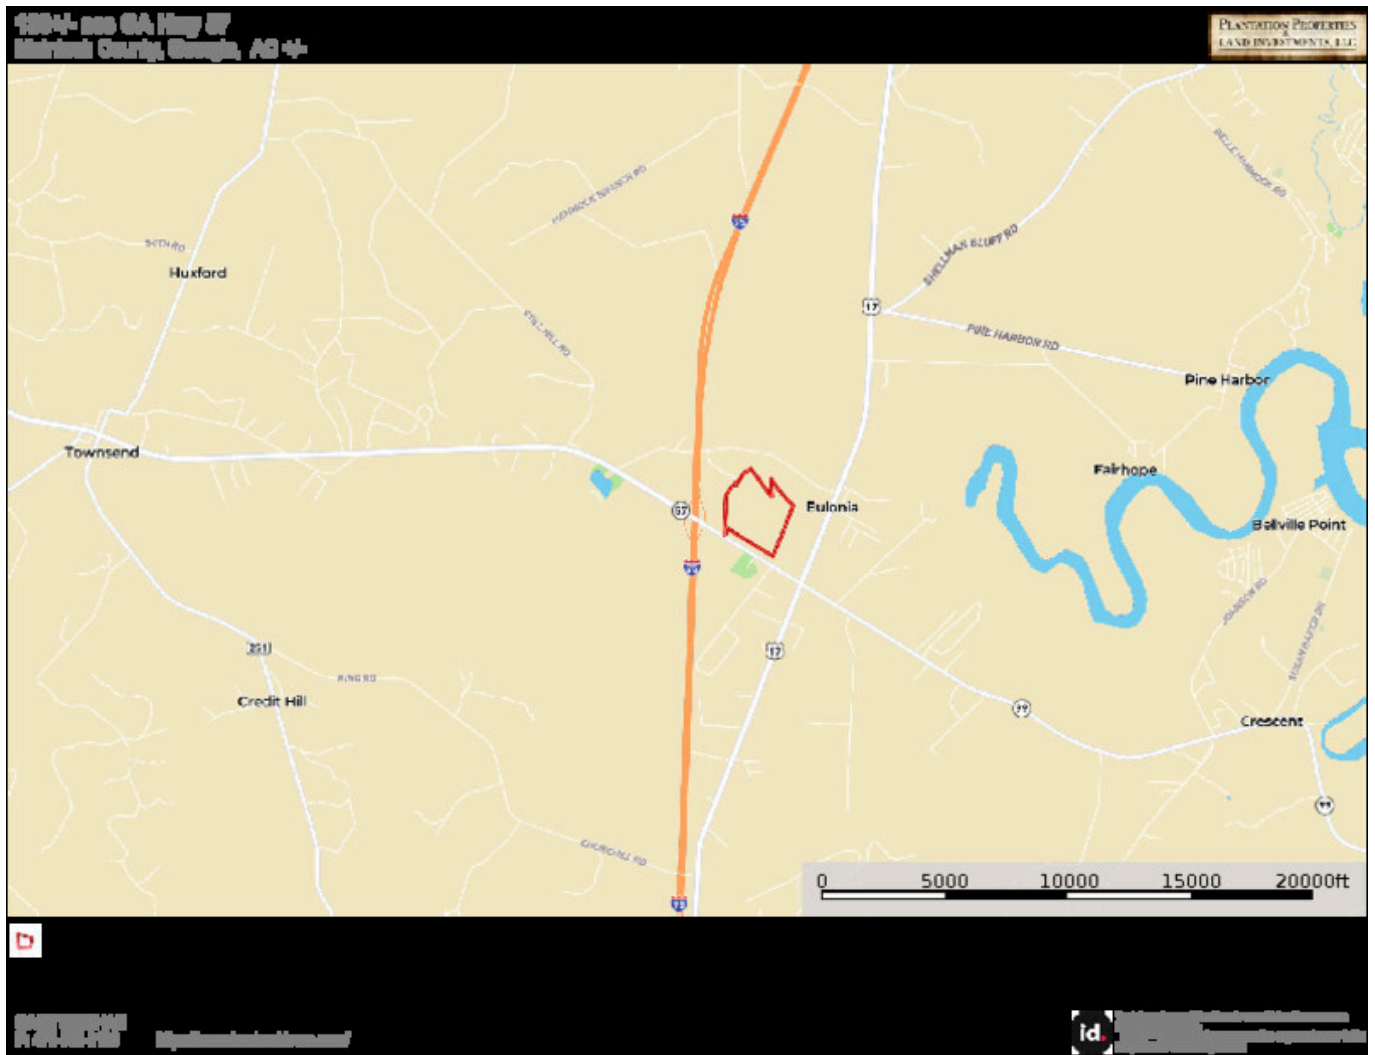

Sapelo River Tract

Published on Plantation Properties & Land Investments, LLC (<https://landandrivers.com>)

Sapelo River Tract

133 acres just off of I-95 in the growing area of Townsend! The famed Sapelo River starts on this tract. This is an excellent opportunity for an recreational homesite in a great location. There is a long powerline on the property, which deer and turkey are known to frequent. The future development potential is evident. Give us a call today to see this unique Coastal Georgia property!

Aerial Map

Sapelo River Tract

Published on Plantation Properties & Land Investments, LLC (<https://landandrivers.com>)

Location Map

Sapelo River Tract

Published on Plantation Properties & Land Investments, LLC (<https://landandrivers.com>)