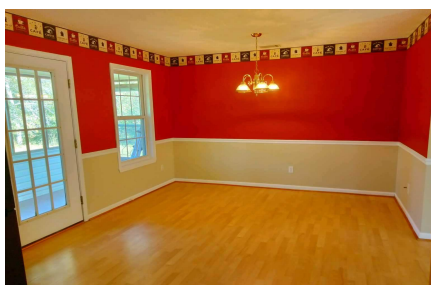

73 Old Hardy Place Rd.

Published on Plantation Properties & Land Investments, LLC (<https://landandrivers.com>)

Per Acre Price: $0.00

Phone Number: 912.764.LAND(5263)

Email: info@LandandRivers.com

Google Maps link: [View Larger Map](#)