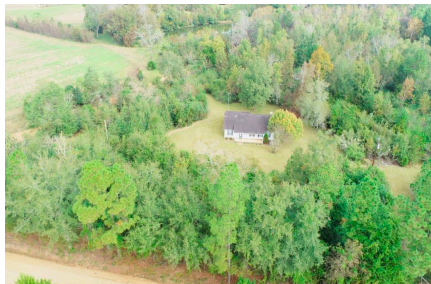

73 Old Hardy Place Rd.

Published on Plantation Properties & Land Investments, LLC (<https://landandrivers.com>)

Per Acre Price: $0.00

Phone Number: 912.764.LAND(5263)

Email: info@LandandRivers.com

Google Maps link: [View Larger Map](#)