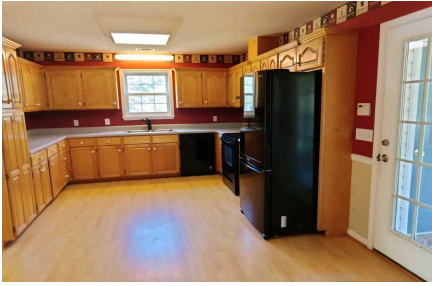

73 Old Hardy Place Rd.

Published on Plantation Properties & Land Investments, LLC (<https://landanddrivers.com>)

Aerial Map