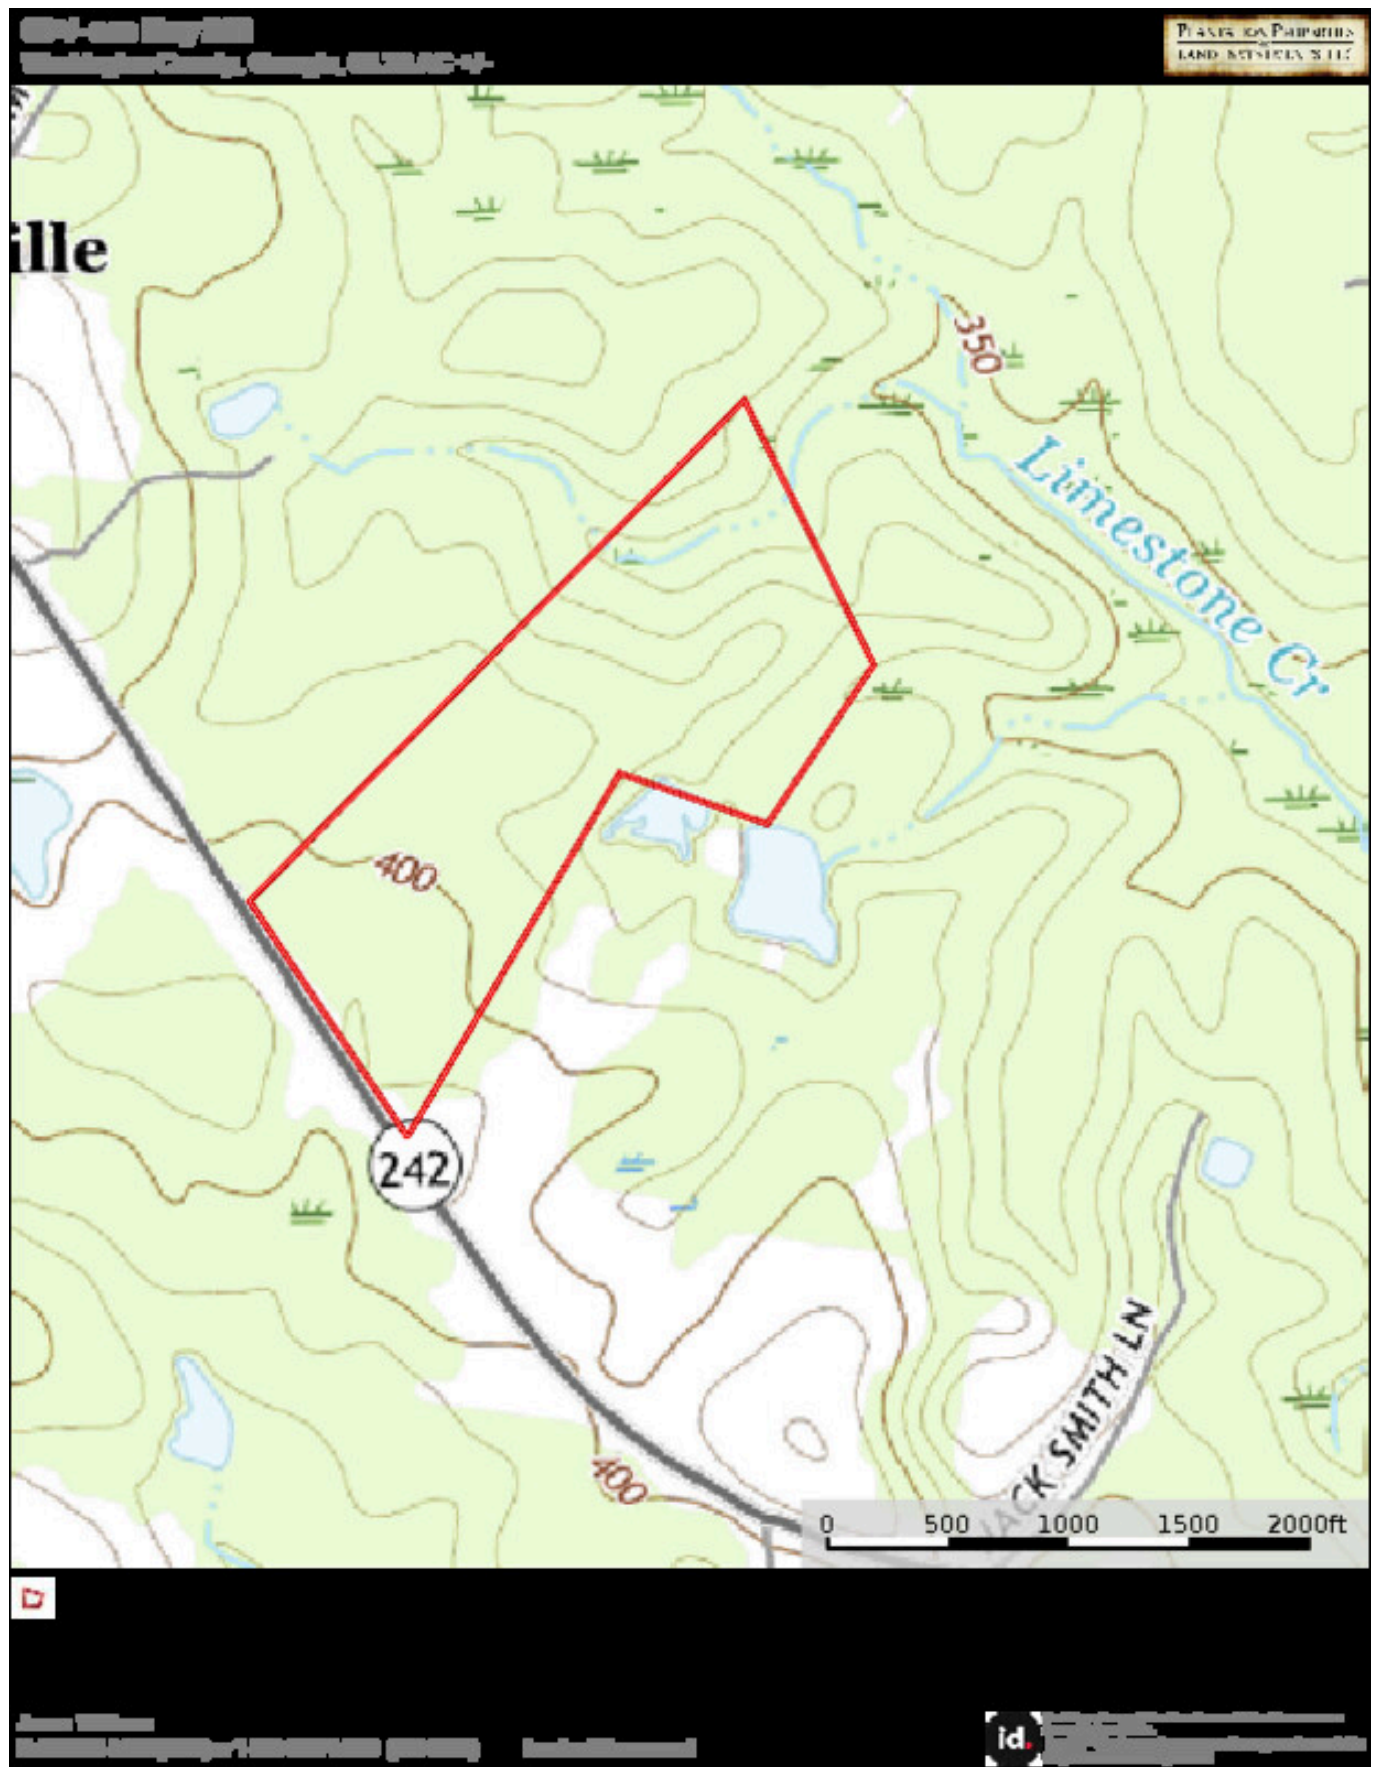

## Harrison Pines

- Nestled in Washington County, Georgia, this 68-acre property offers a unique blend of natural beauty and recreational opportunities. Eight-year-old planted pines cover the majority of the property, offering both beauty and future return on investment. There are some natural hardwood areas scattered on the back of the property and Limestone creek runs across the back corner. The land's diverse topography includes rolling hills and level ground, making it ideal for various recreational activities and creating multiple potential home or hunting cabin sites. Paved road frontage provides convenient entry to this property and the internal road system allows for easy navigation throughout the property.
- 
- Situated along Highway 242, between Sandersville and Bartow, this property ensures easy access to amenities and a quiet escape from the hustle and bustle of city life. Conveniently located 15 minutes or less to Wrightsville, Bartow, Sandersville, or Davisboro, GA.
- 
- This property provides a unique opportunity to own a slice of Georgia's countryside, perfect for outdoor adventures, peaceful living, hunting, and potential investment in maturing pine forests. Don't miss out on the chance to make it your own. Contact us today to arrange a visit and see the beauty and potential this property holds. 912.764.LAND(5263)

## Aerial Map

## Topo Map

## Location Map