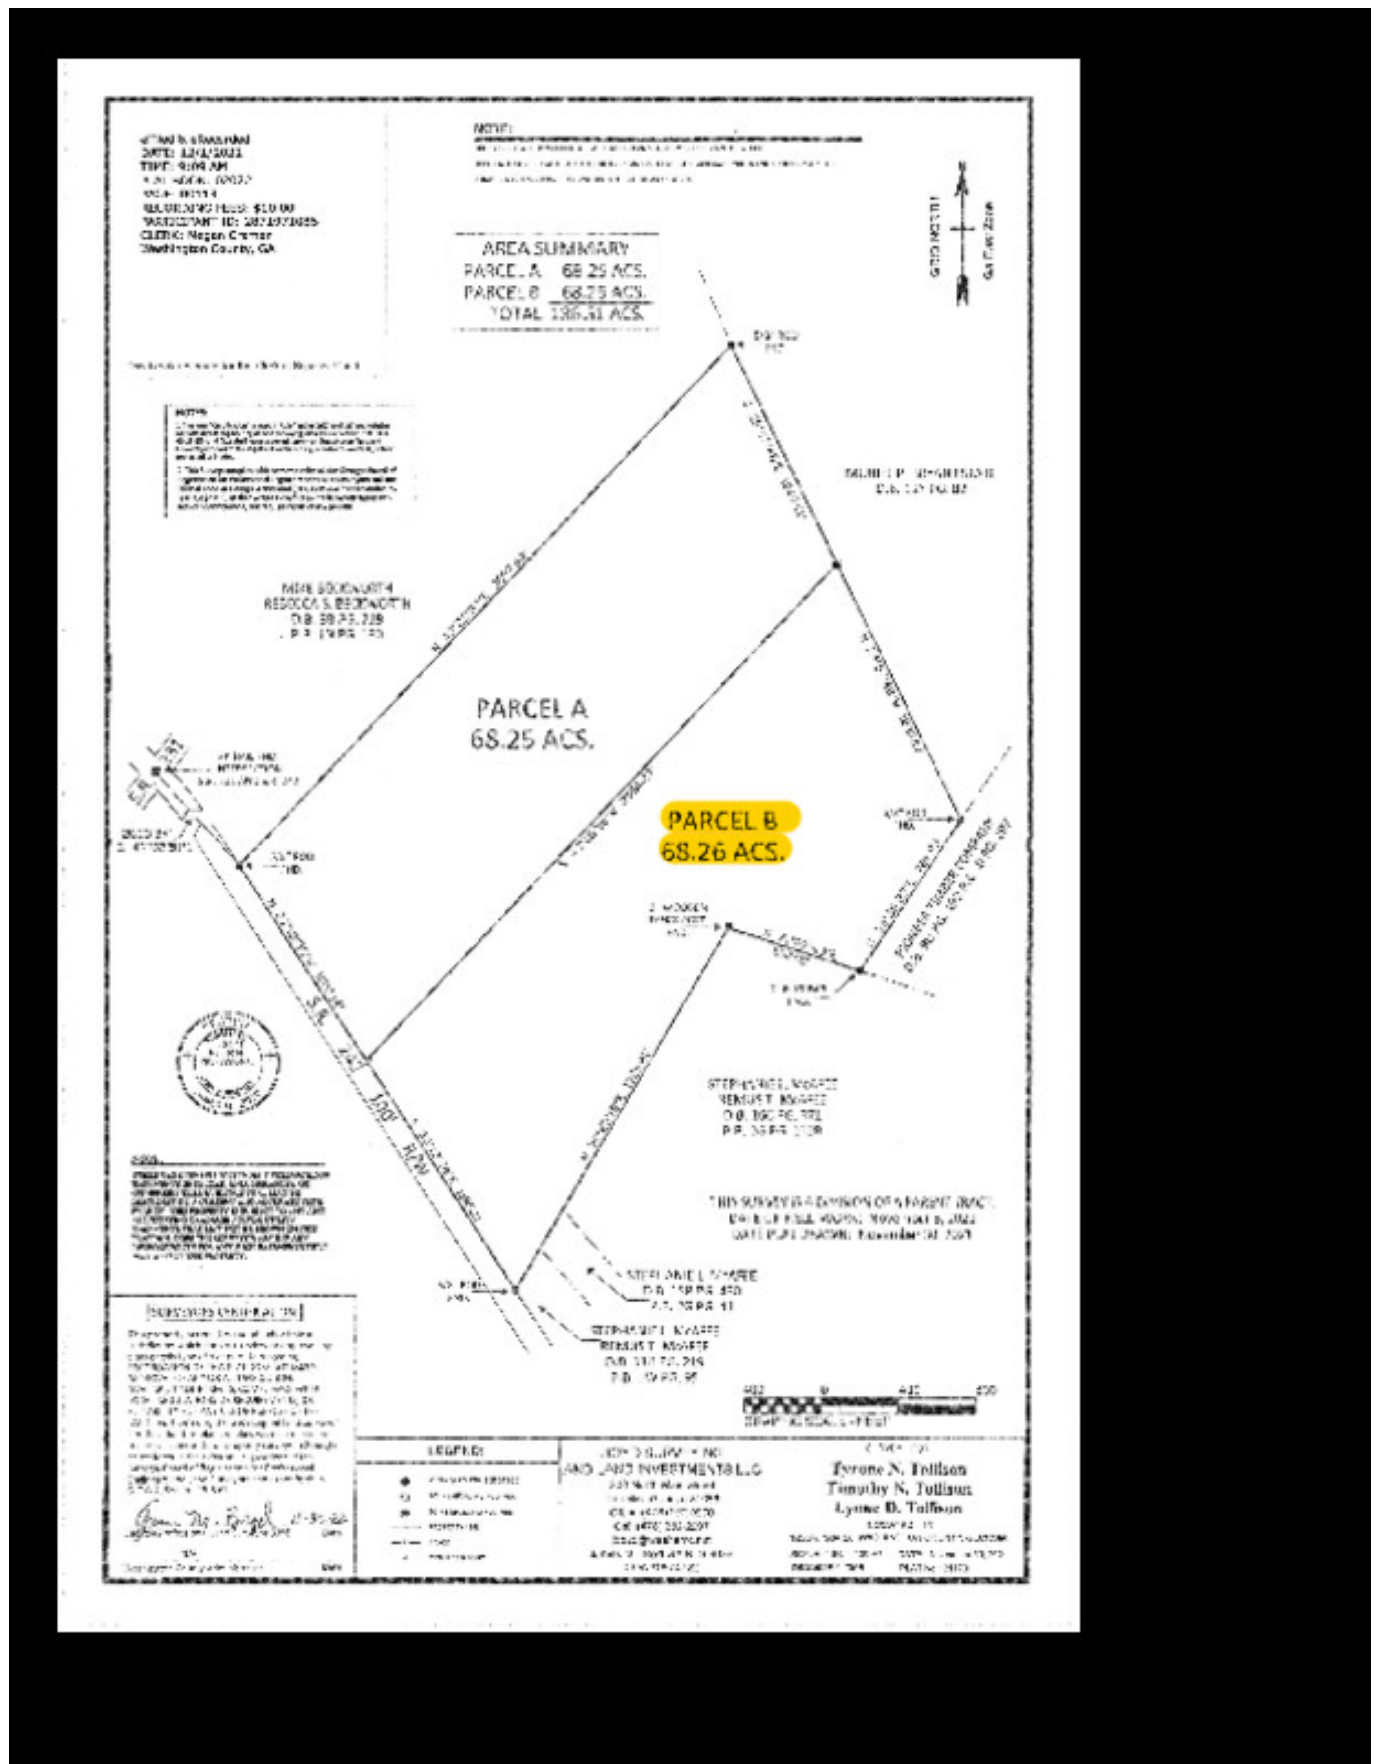

Harrison Pines

Published on Plantation Properties & Land Investments, LLC (<https://landandrivers.com>)

Source URL: <https://landandrivers.com/property/harrison-pines>