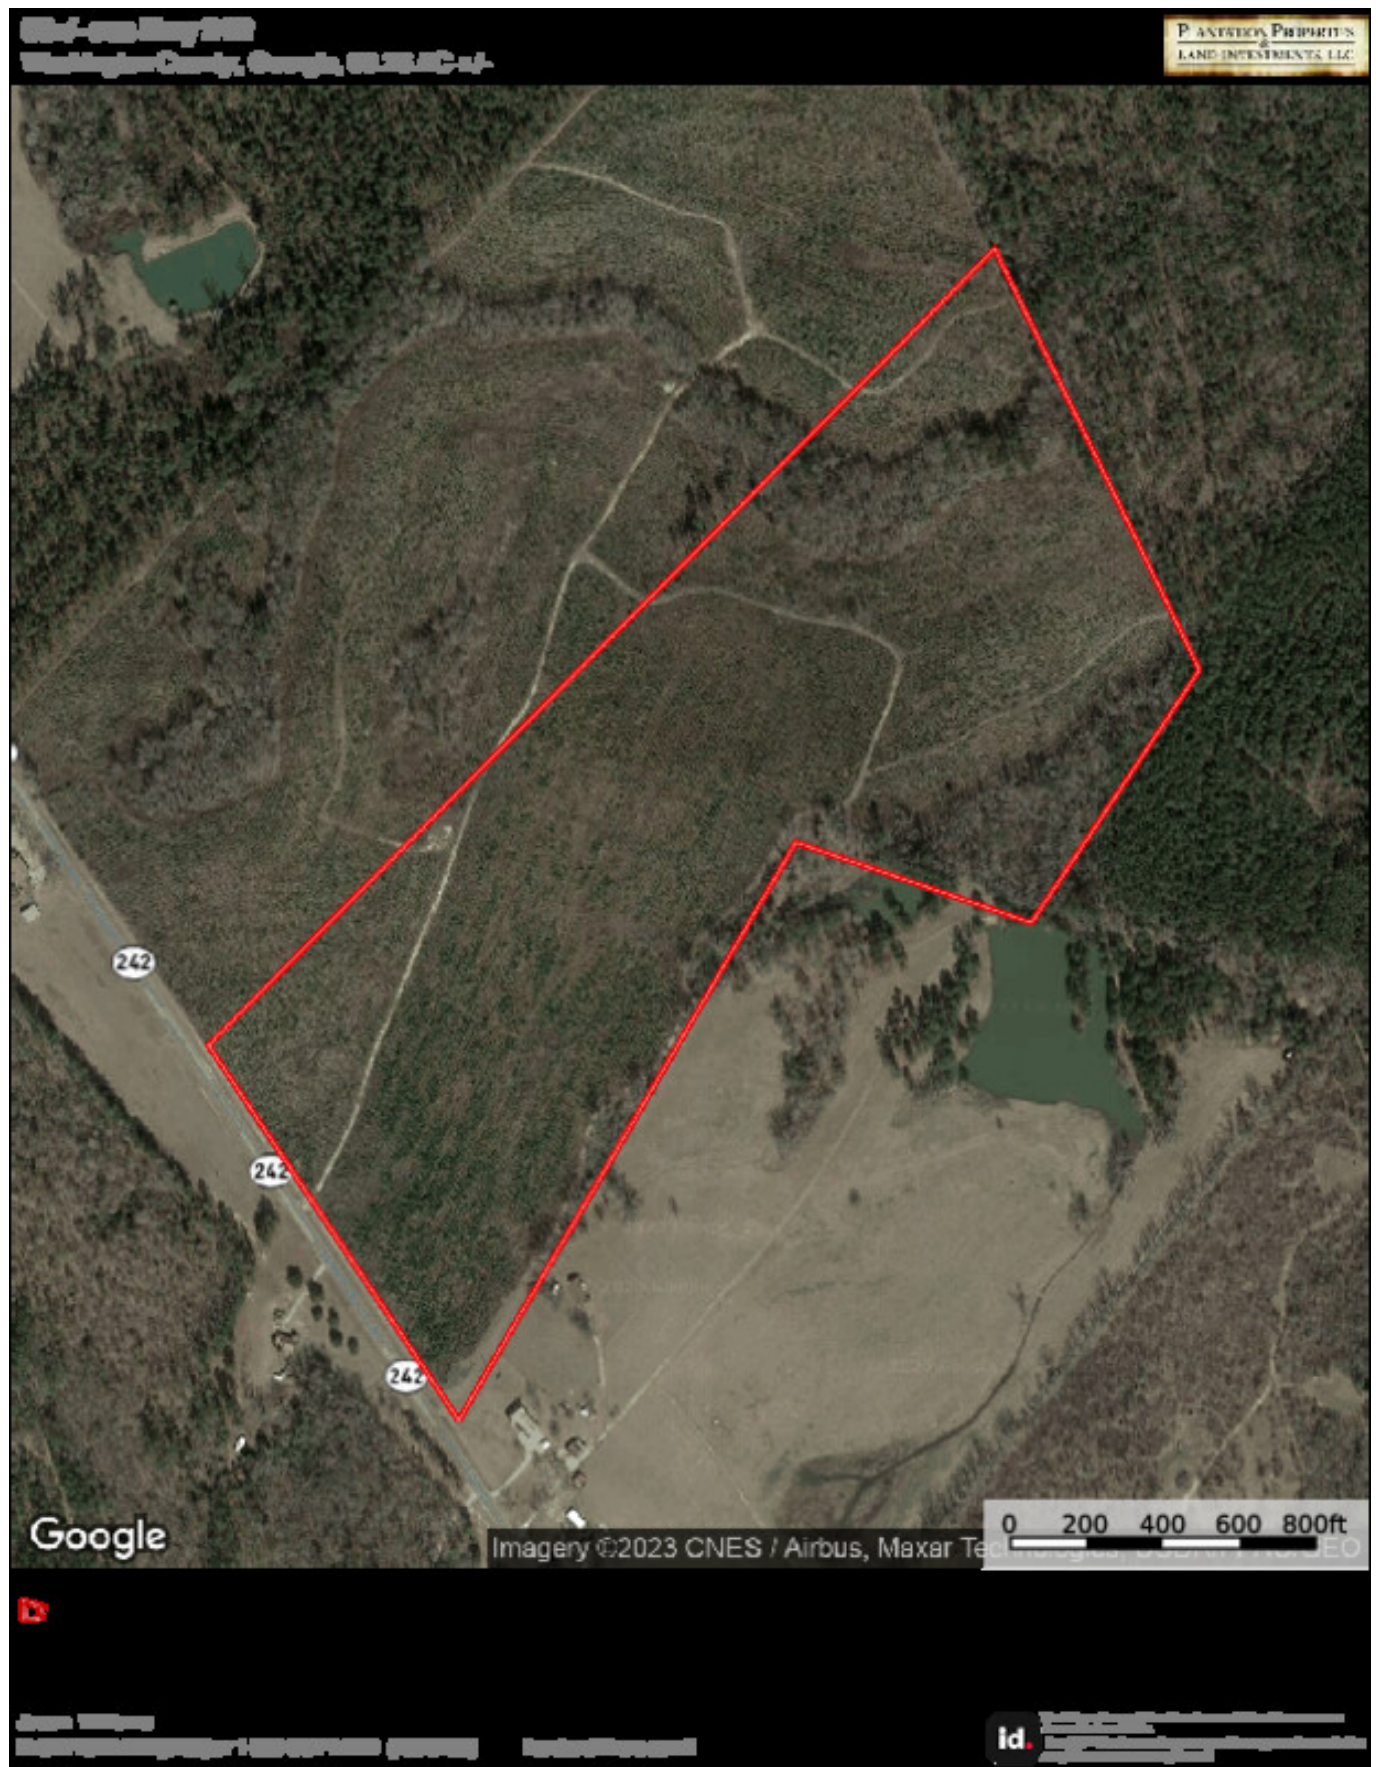

## Harrison Pines

- Nestled in Washington County, Georgia, this 68-acre property offers a unique blend of natural beauty and recreational opportunities. Eight-year-old planted pines cover the majority of the property, offering both beauty and future return on investment. There are some natural hardwood areas scattered on the back of the property and Limestone creek runs across the back corner. The land's diverse topography includes rolling hills and level ground, making it ideal for various recreational activities and creating multiple potential home or hunting cabin sites. Paved road frontage provides convenient entry to this property and the internal road system allows for easy navigation throughout the property.
- 
- Situated along Highway 242, between Sandersville and Bartow, this property ensures easy access to amenities and a quiet escape from the hustle and bustle of city life. Conveniently located 15 minutes or less to Wrightsville, Bartow, Sandersville, or Davisboro, GA.
- 
- This property provides a unique opportunity to own a slice of Georgia's countryside, perfect for outdoor adventures, peaceful living, hunting, and potential investment in maturing pine forests. Don't miss out on the chance to make it your own. Contact us today to arrange a visit and see the beauty and potential this property holds. 912.764.LAND(5263)

## Aerial Map

## Topo Map

## Location Map