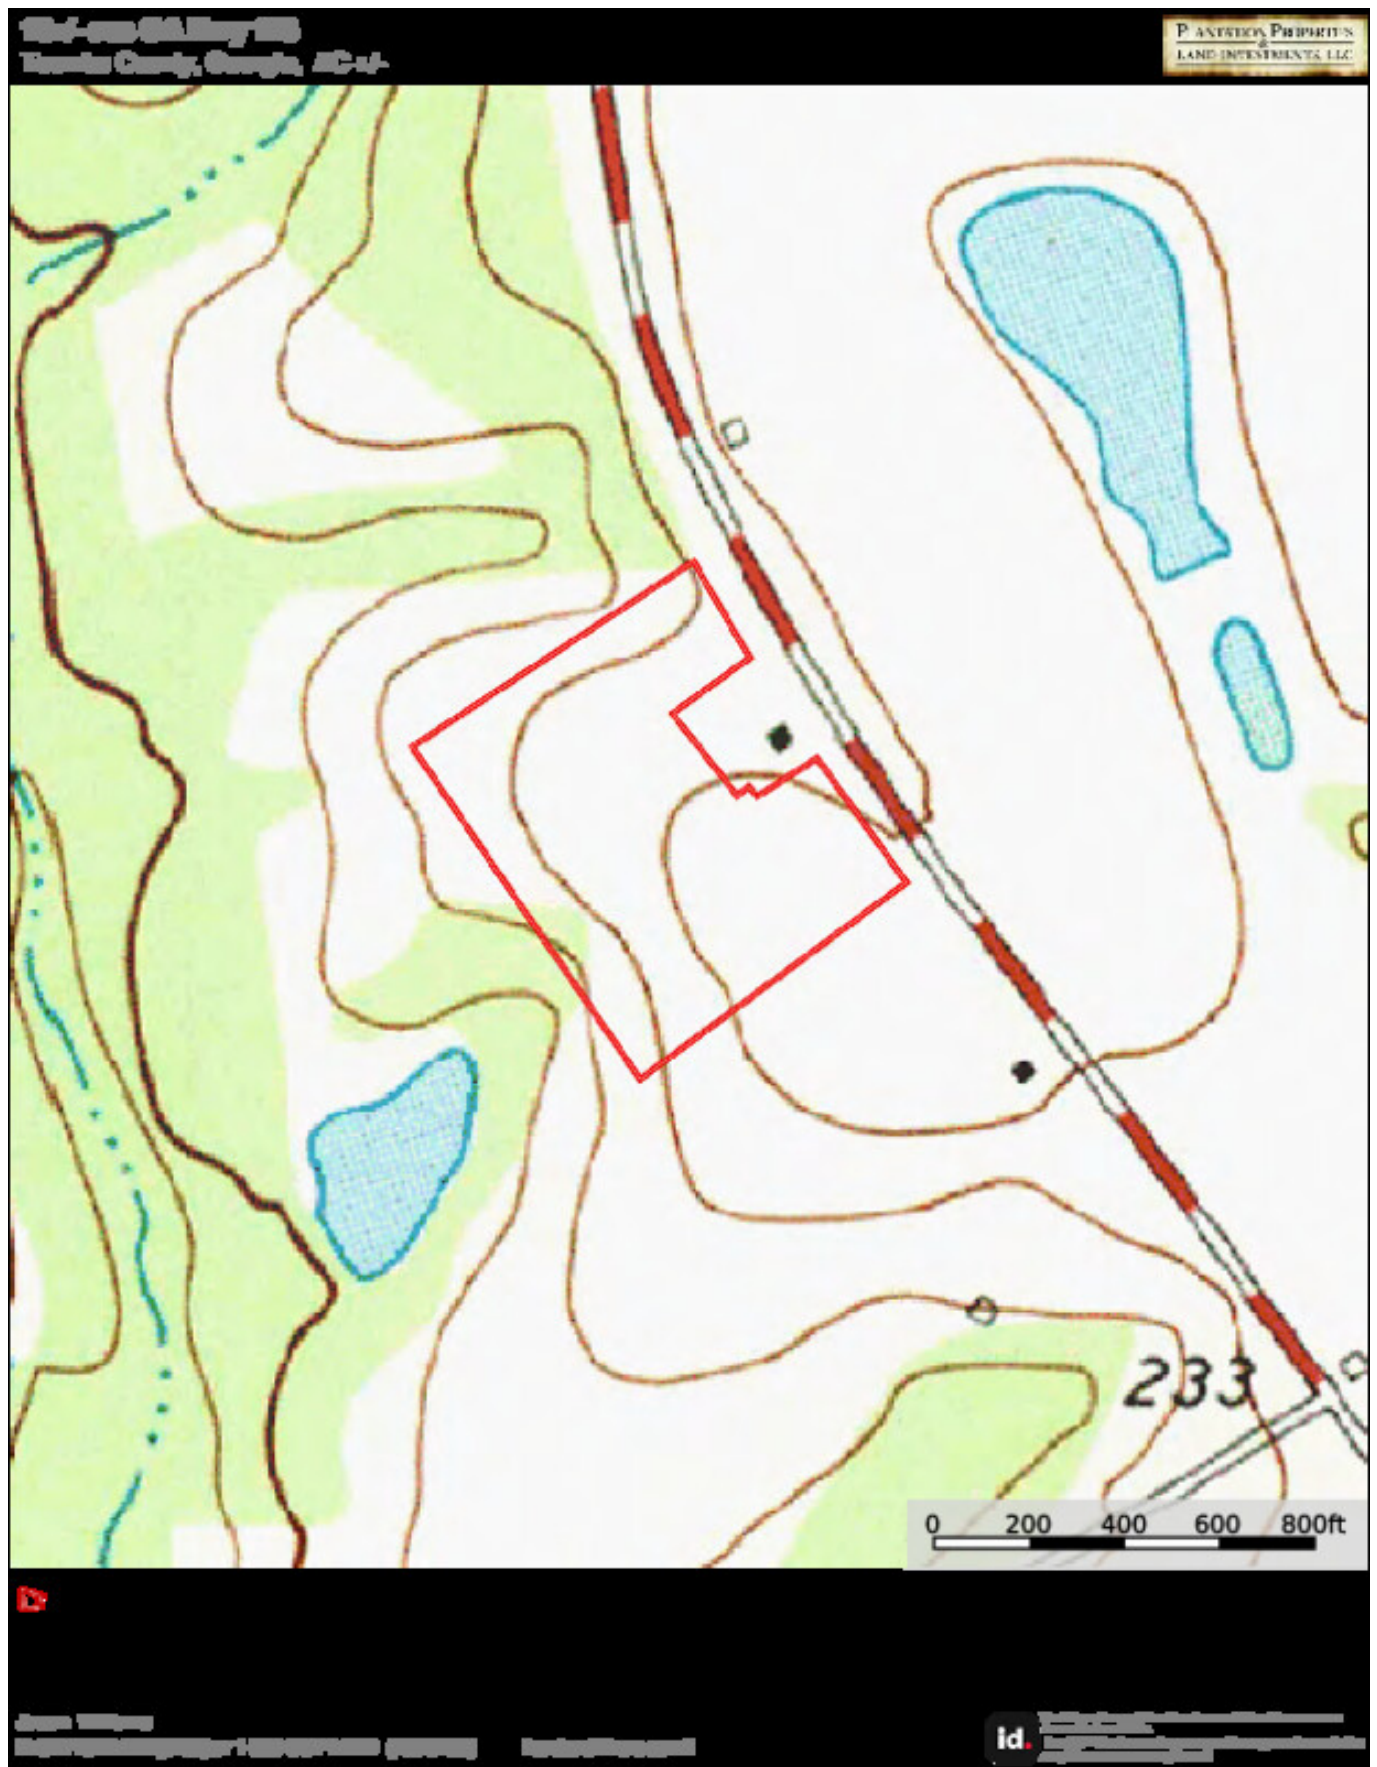

Vidalia Valley

9.9± acres located on GA Hwy 178 in Toombs County, GA with farm shop/storage building and two large storage shelters.

Price: \$50,000

Property Type: Land

Status: Sold

Street/Address: GA Hwy 178

Google Maps link: [View Larger Map](#)

Vidalia Valley

Published on Plantation Properties & Land Investments, LLC (<https://landandrivers.com>)

Aerial Map

Location Map

Topo Map

Vidalia Valley

Published on Plantation Properties & Land Investments, LLC (<https://landanddrivers.com>)