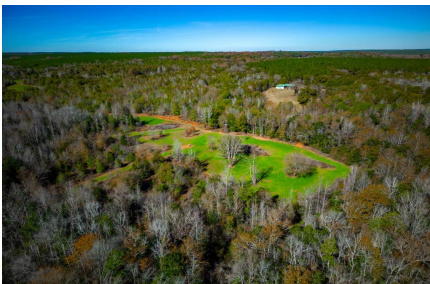

Price: $1,500,000
Property Type: Residential
Status: Sold
Street/Address: 187 Hall Road
City: Lumpkin
State: Georgia
Zip code: 31815
County: stewart
Acreage: 282
Per Acre Price: $0.00
Phone Number: 478.972.9189
Email: Cade@landandrivers.com
Google Maps link: [View Larger Map](#)