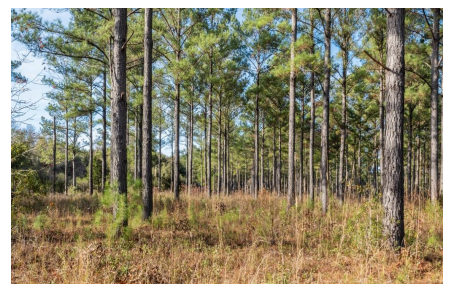

Hodchodkee Creek Lodge

Published on Plantation Properties & Land Investments, LLC (<https://landandrivers.com>)