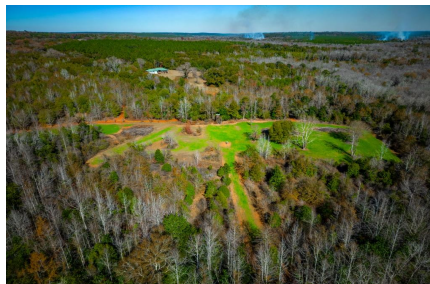

Price: $1,500,000
Property Type: Residential
Status: Sold
Street/Address: 187 Hall Road
City: Lumpkin
State: Georgia
Zip code: 31815
County: stewart
Acreage: 282
Per Acre Price: $0.00
Phone Number: 478.972.9189
Email: Cade@landandrivers.com
Google Maps link: [View Larger Map](#)