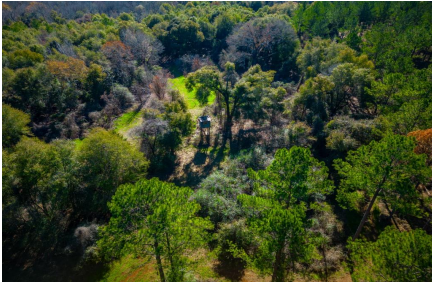

Hodchodkee Creek Lodge

Published on Plantation Properties & Land Investments, LLC (<https://landandrivers.com>)