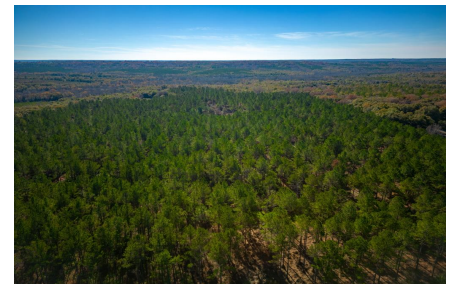

Price: $1,500,000
Property Type: Residential
Status: Sold
Street/Address: 187 Hall Road
City: Lumpkin
State: Georgia
Zip code: 31815
County: stewart
Acreage: 282
Per Acre Price: $0.00
Phone Number: 478.972.9189
Email: Cade@landandrivers.com
Google Maps link: [View Larger Map](#)