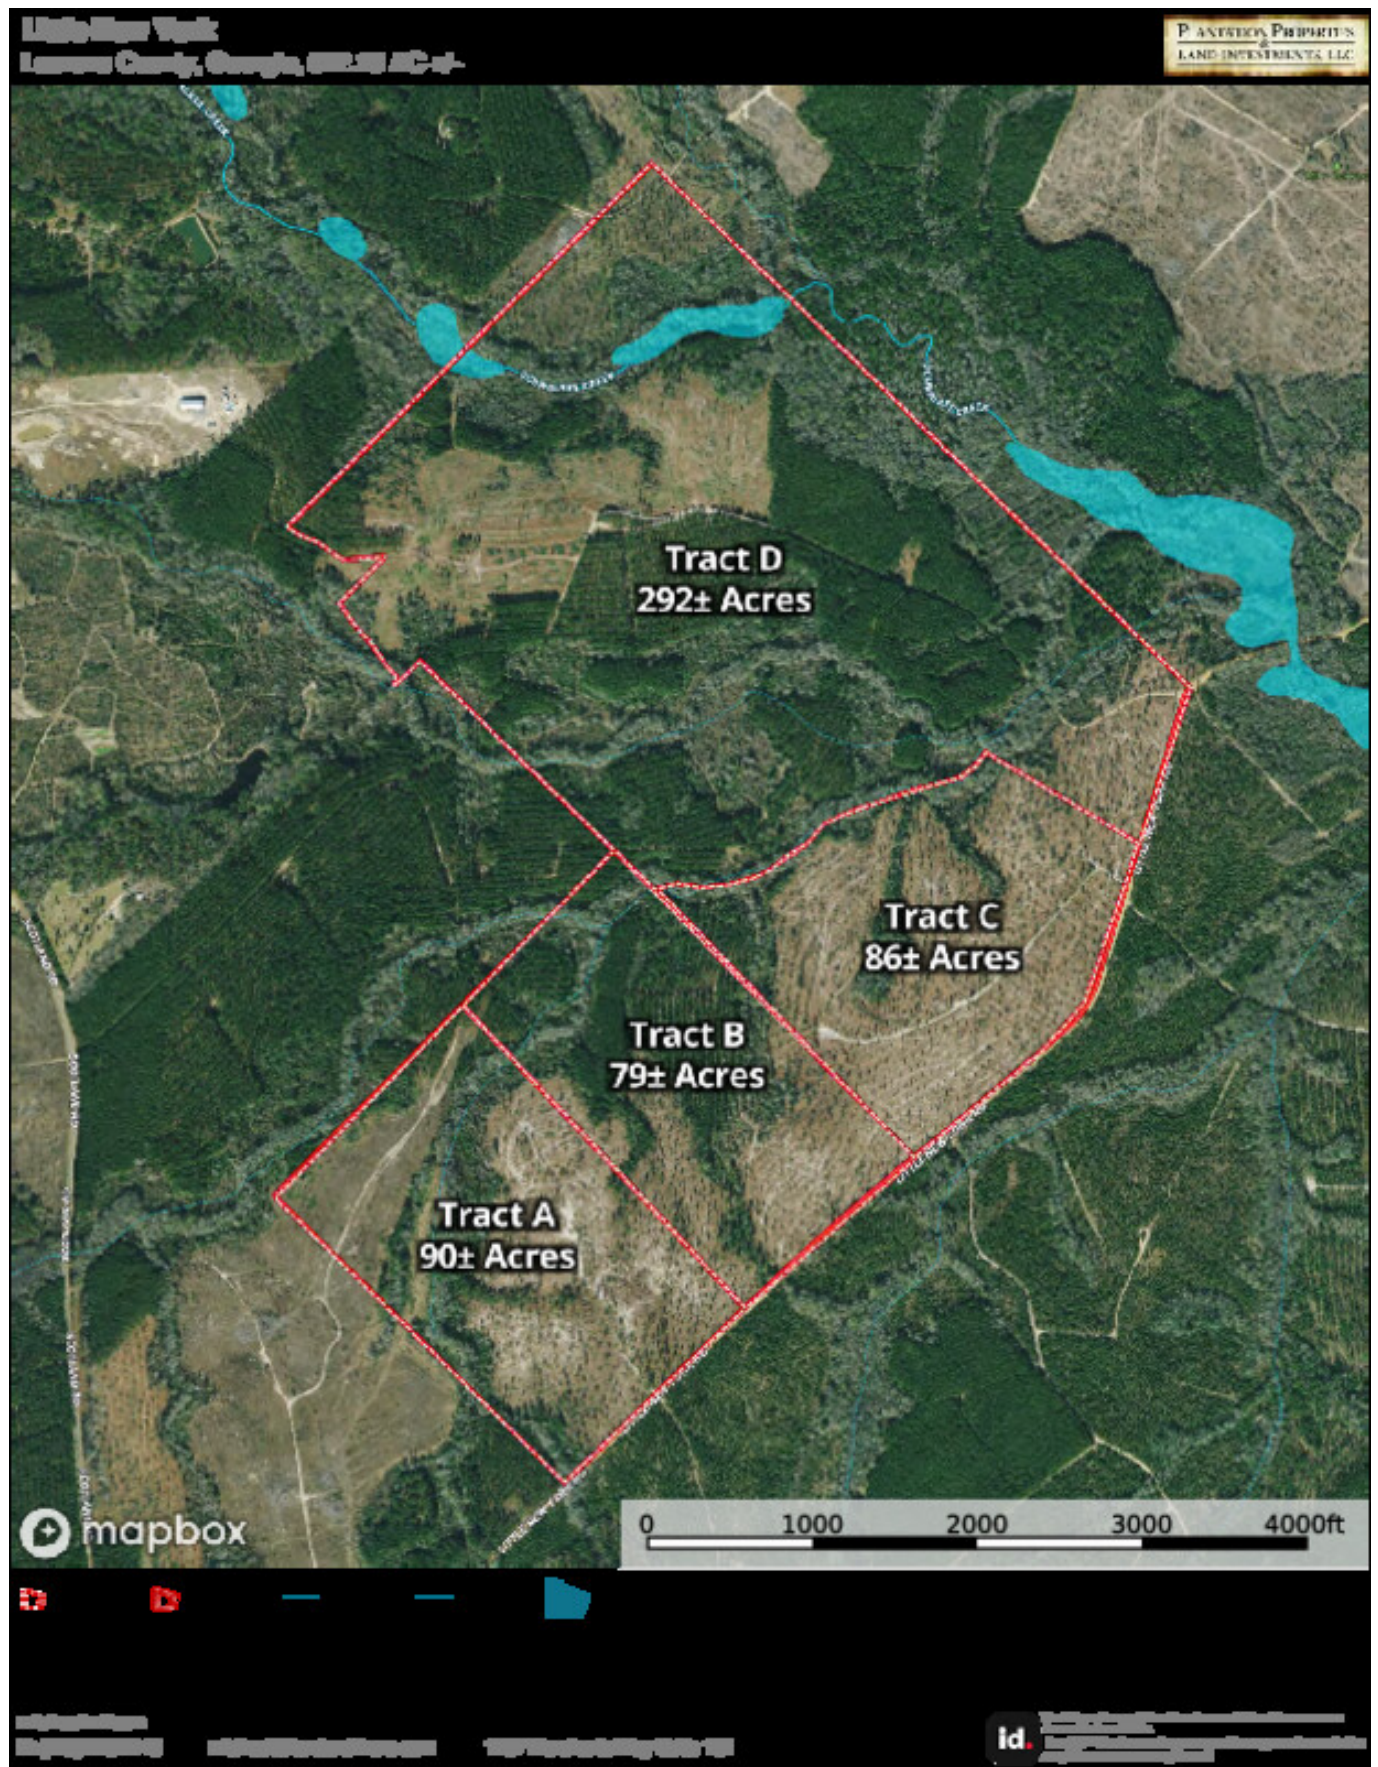

Little New York- Tract C

Published on Plantation Properties & Land Investments, LLC (<https://landanddrivers.com>)

Little New York- Tract C

Little New York Tract C is 86+/- acres located in southern Laurens county. The property has ample frontage along a county maintained dirt road. The majority of the property is timbered in loblolly pine that has been thinned to a plantation cut. The northern boundary is a hardwood bottom with a seasonal creek running through it. This area is known for great hunting. Several areas along the internal road will make good spots for food plots and other supplemental feeding. Give us a call to see a great property that will provide recreational opportunities for years to come.**Acreages are estimates from mapping. Exact acreage will be determined by survey prior to closing.**

Price: \$270,900

Property Type: Land

Status: Sold

Street/Address: Little New York Road

City: Dublin

State: Georgia

Zip code: 31021

County: laurens

Aerial Map

Little New York- Tract C

Published on Plantation Properties & Land Investments, LLC (<https://landanddrivers.com>)

Source URL: <https://landanddrivers.com/property/little-new-york-tract-c>