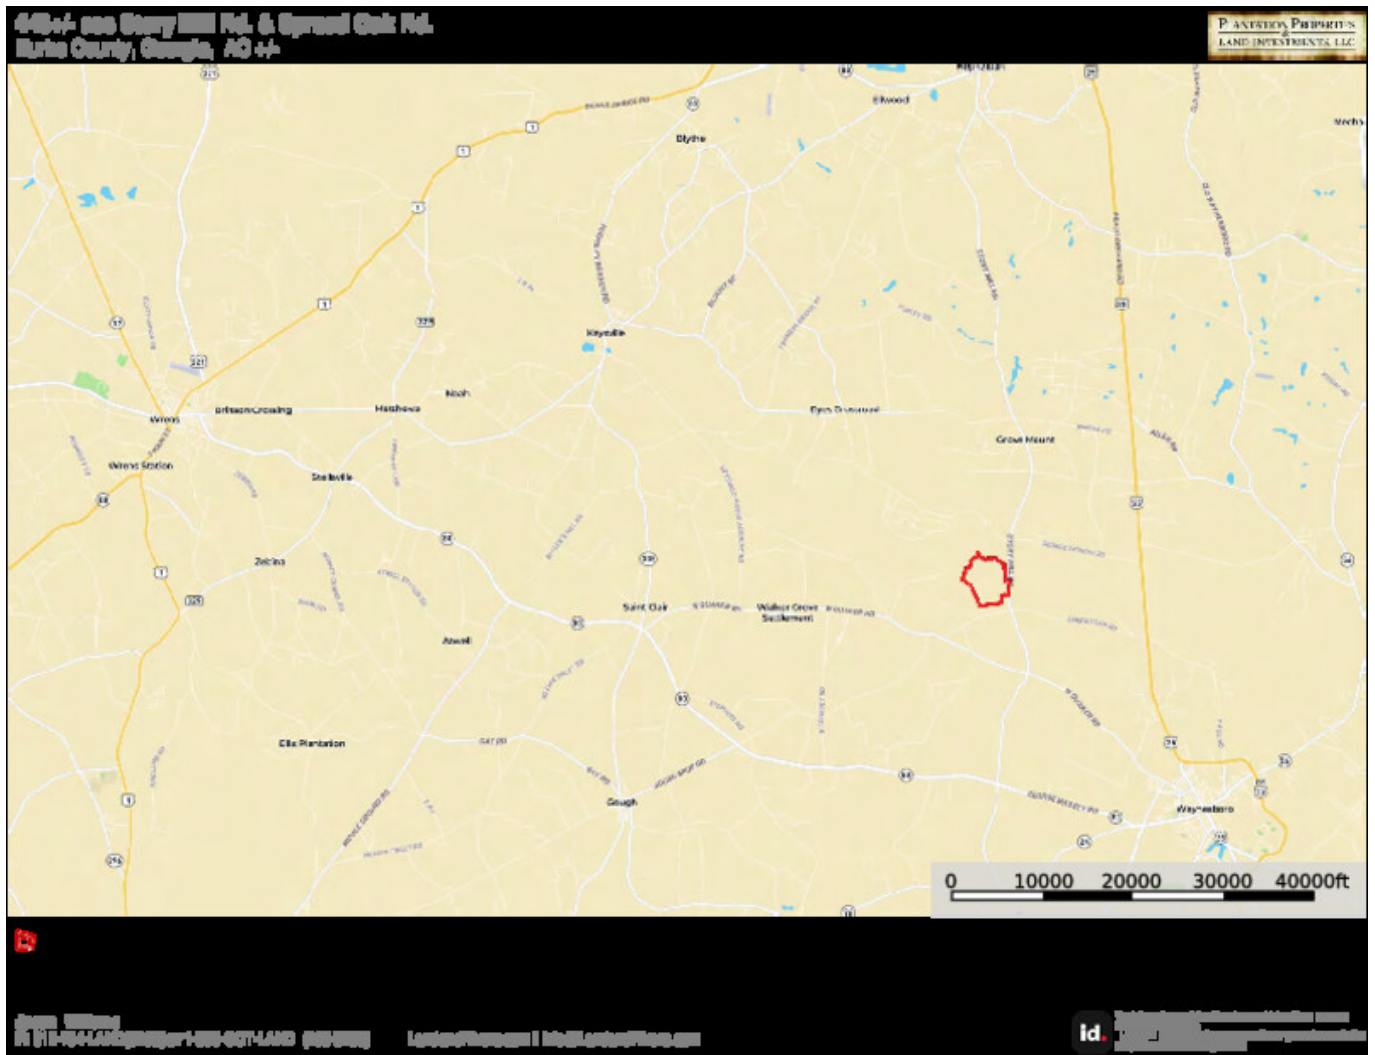

Twin Creeks

Published on Plantation Properties & Land Investments, LLC (<https://landanddrivers.com>)

Source URL: <https://landanddrivers.com/property/twin-creeks>