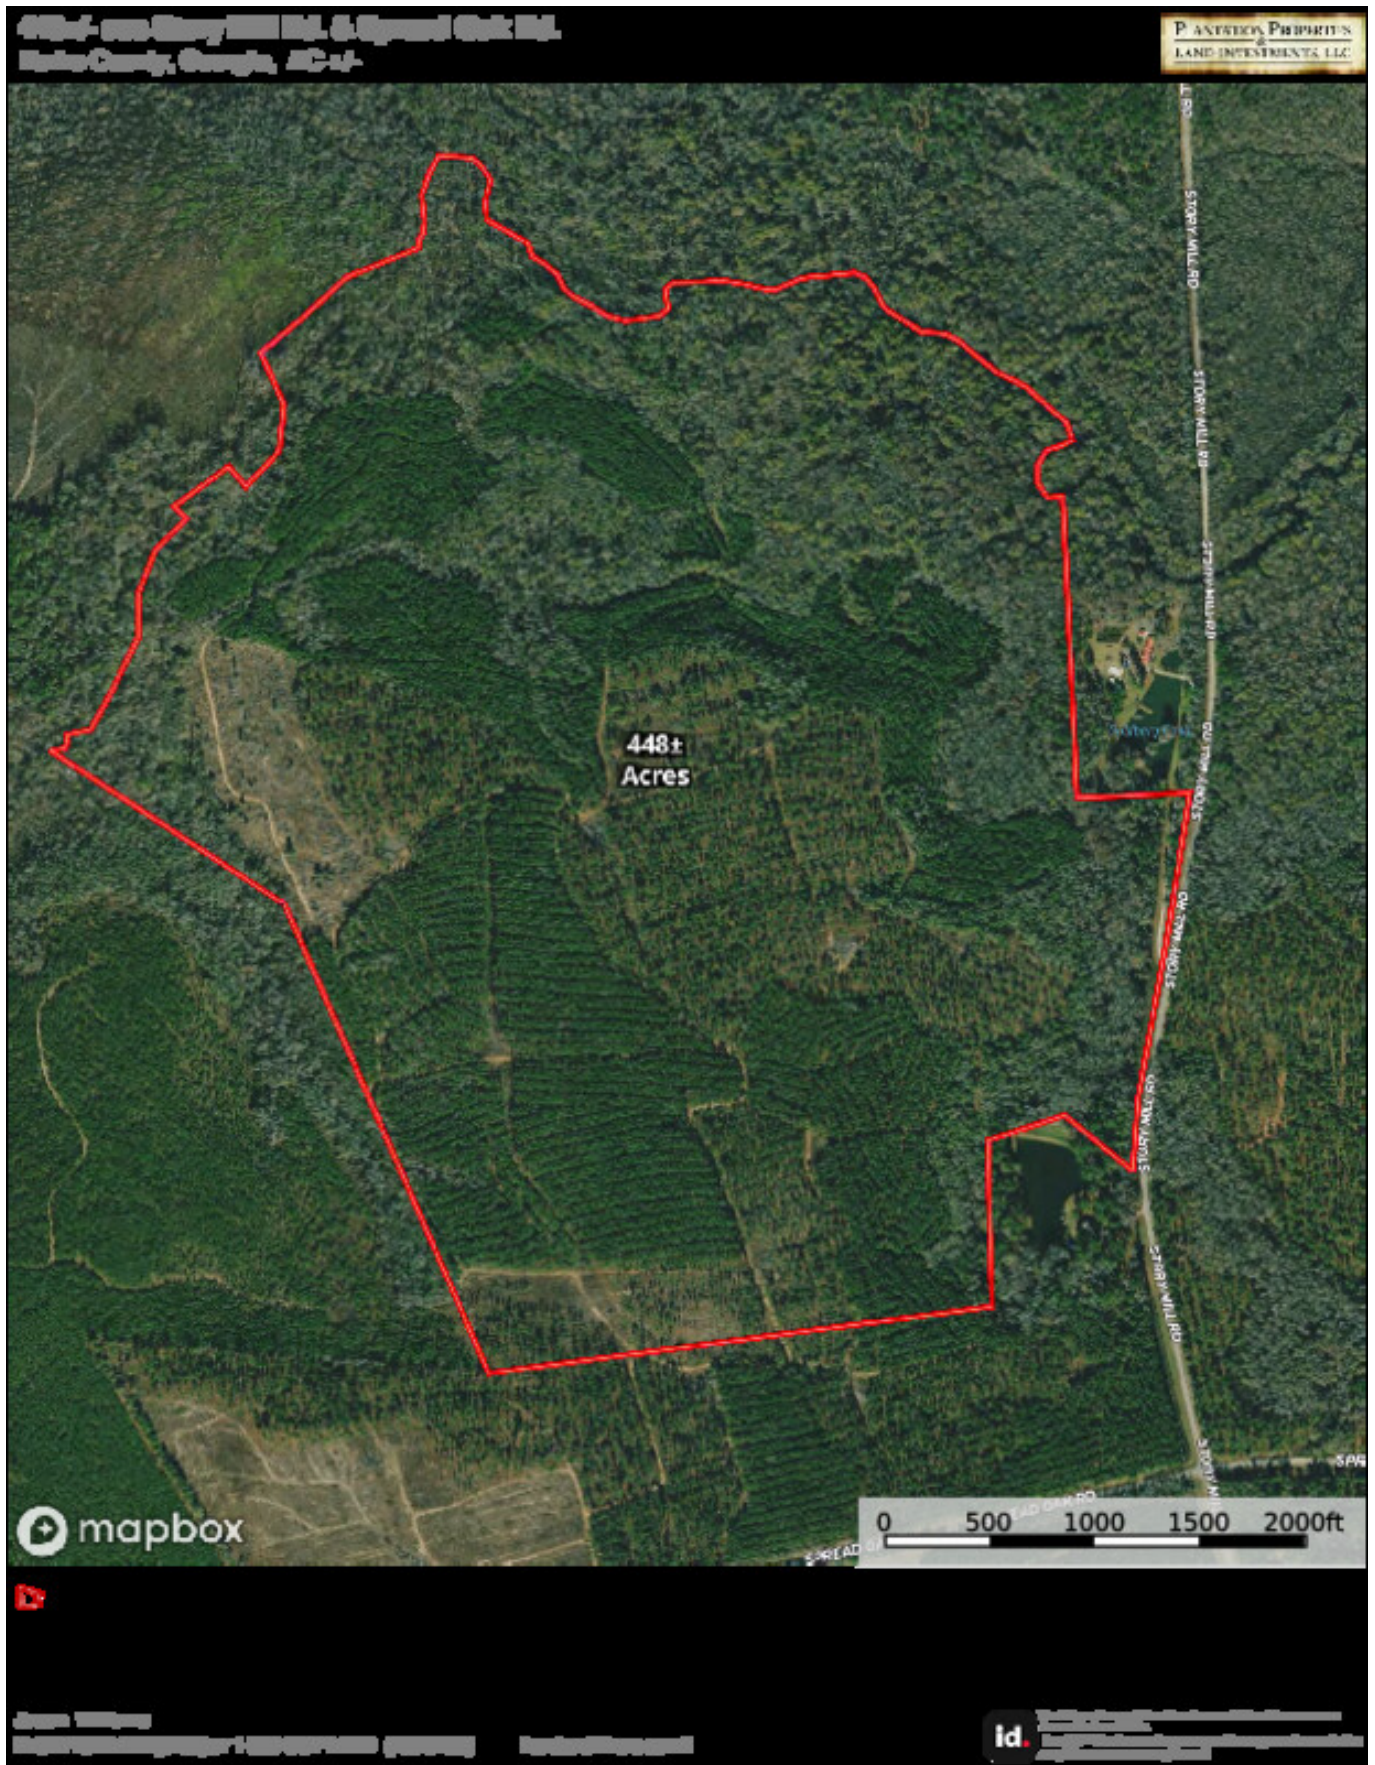

Twin Creeks

Published on Plantation Properties & Land Investments, LLC (<https://landanddrivers.com>)

Topo Map