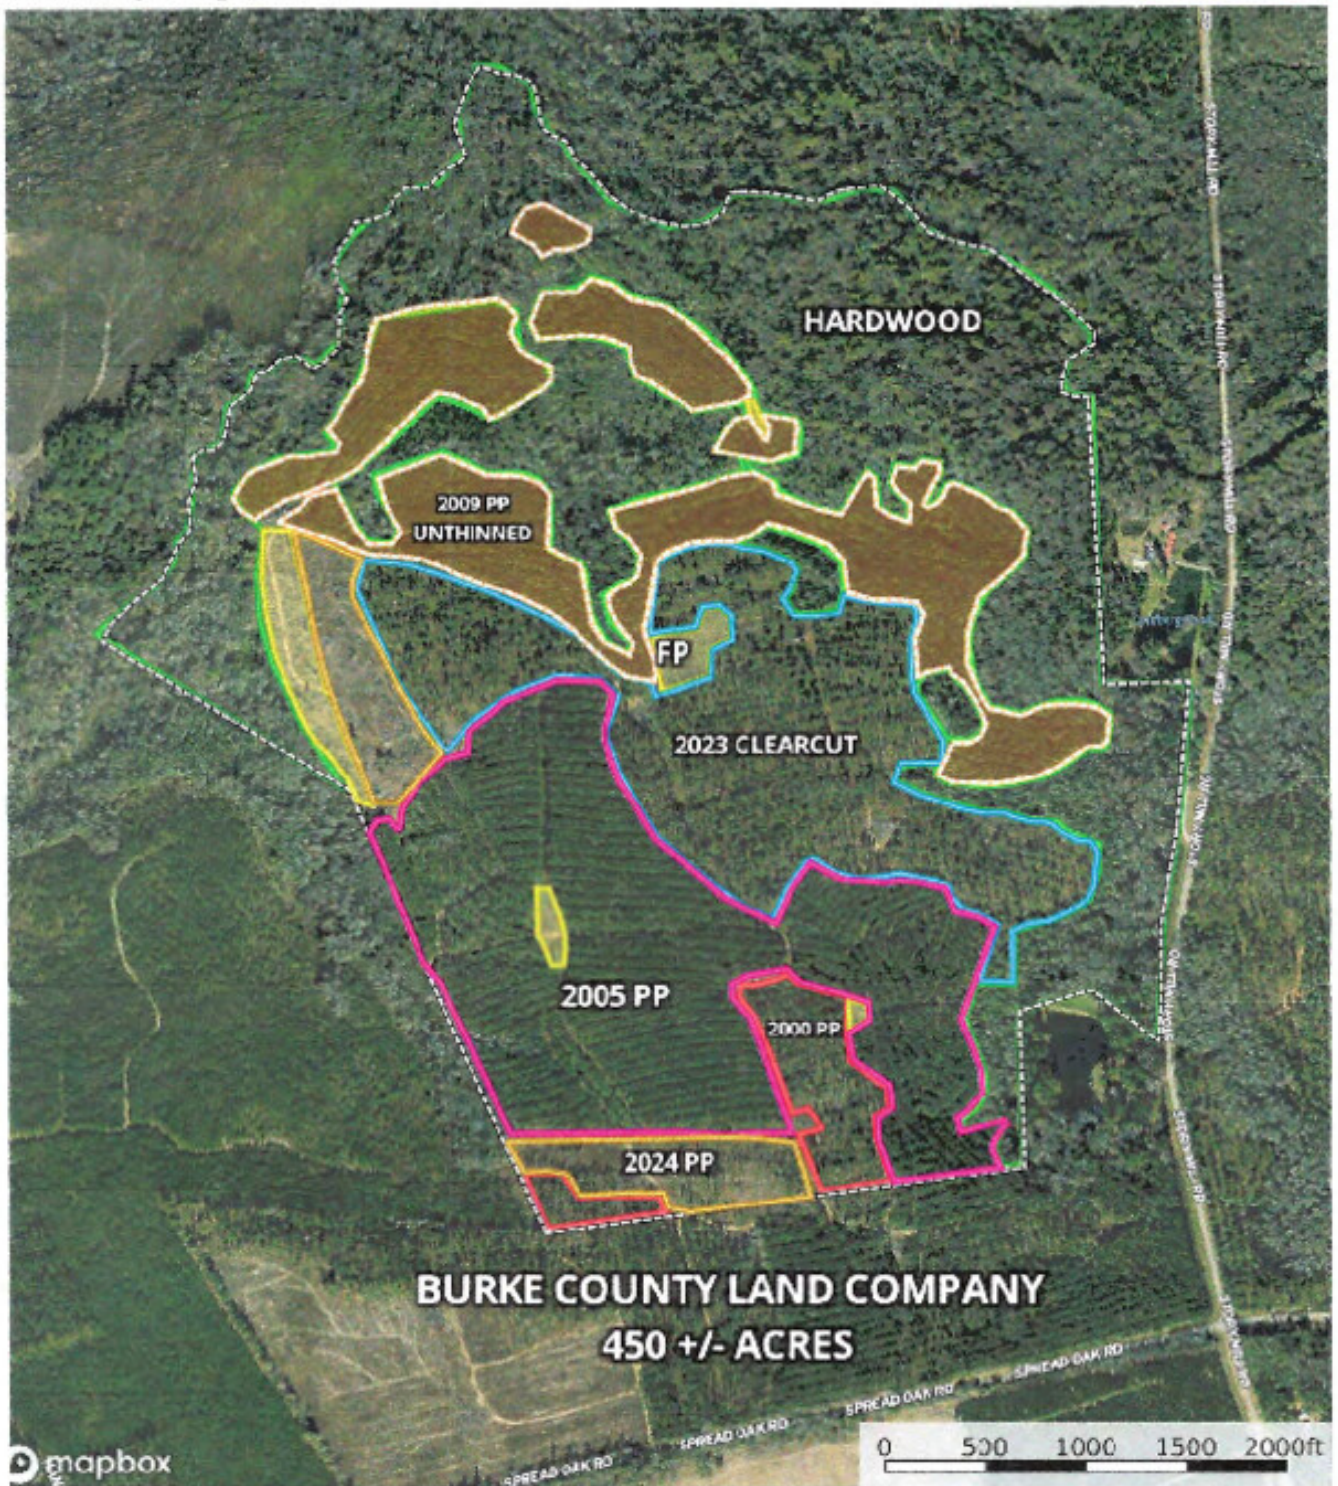

Twin Creeks

Published on Plantation Properties & Land Investments, LLC (<https://landanddrivers.com>)

BURKE COUNTY LAND COMPANY
Burke County, Georgia, 450 AC +/-

PLANTATION PROPERTIES
LAND INVESTMENTS, LLC

Jeremy Coulter

id. This information is provided for informational purposes only and does not constitute an offer of securities. Land is not for sale unless otherwise indicated.

Aerial Map