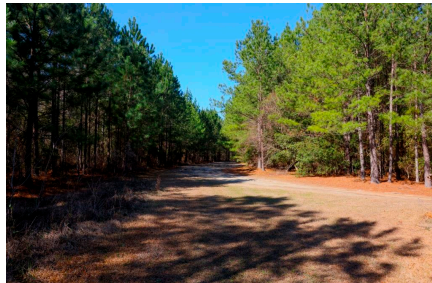

Recreational Homeplace in North Bulloch County

Published on Plantation Properties & Land Investments, LLC (<https://landandrivers.com>)

Street/Address: 0 Maria Sorrell Road

City: Statesboro

State: Georgia

Zip code: 30461

County: bulloch

Acreage: 57

Per Acre Price: $0.00

Phone Number: 478.972.9189

Email: cade@landandrivers.com

Google Maps link: [View Larger Map](#)