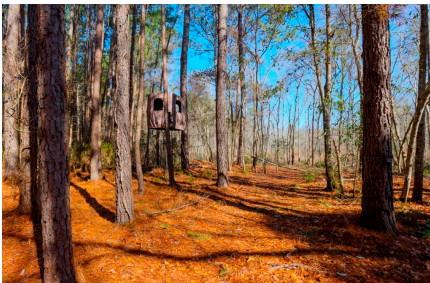

Recreational Homeplace in North Bulloch County

Published on Plantation Properties & Land Investments, LLC (<https://landandrivers.com>)

Street/Address: 0 Maria Sorrell Road

City: Statesboro

State: Georgia

Zip code: 30461

County: bulloch

Acreage: 57

Per Acre Price: $0.00

Phone Number: 478.972.9189

Email: cade@landandrivers.com

Google Maps link: [View Larger Map](#)