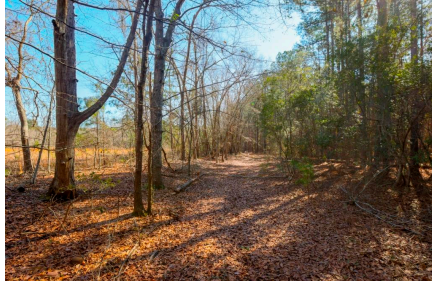

Recreational Homeplace in North Bulloch County

Published on Plantation Properties & Land Investments, LLC (<https://landandrivers.com>)

Aerial Map