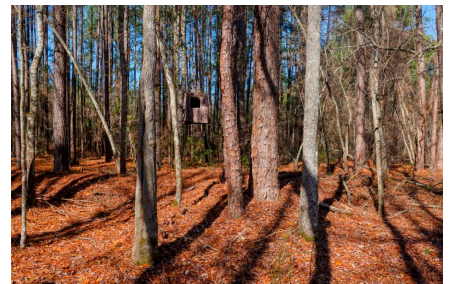

Recreational Homeplace in North Bulloch County

Published on Plantation Properties & Land Investments, LLC (<https://landandrivers.com>)

Aerial Map