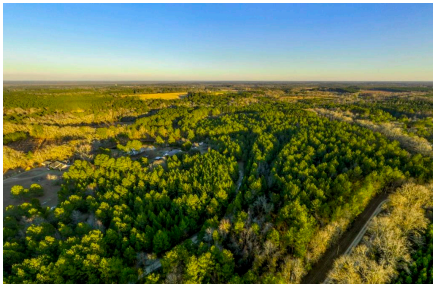

Recreational Homeplace in North Bulloch County

Published on Plantation Properties & Land Investments, LLC (<https://landandrivers.com>)

Aerial Map