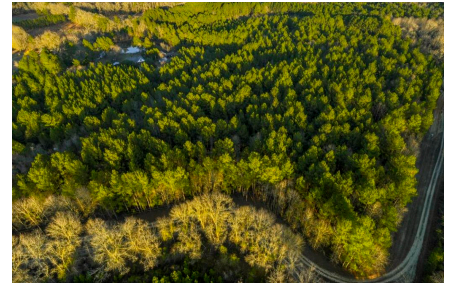

Recreational Homeplace in North Bulloch County

Published on Plantation Properties & Land Investments, LLC (<https://landandrivers.com>)

Street/Address: 0 Maria Sorrell Road

City: Statesboro

State: Georgia

Zip code: 30461

County: bulloch

Acreage: 57

Per Acre Price: $0.00

Phone Number: 478.972.9189

Email: cade@landandrivers.com

Google Maps link: [View Larger Map](#)