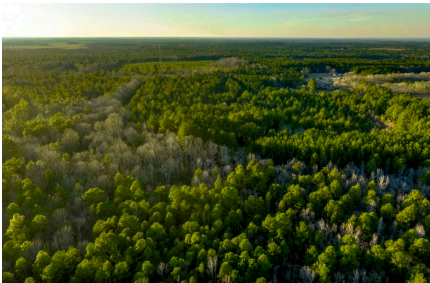

Recreational Homeplace in North Bulloch County

Published on Plantation Properties & Land Investments, LLC (<https://landandrivers.com>)

Street/Address: 0 Maria Sorrell Road

City: Statesboro

State: Georgia

Zip code: 30461

County: bulloch

Acreage: 57

Per Acre Price: $0.00

Phone Number: 478.972.9189

Email: cade@landandrivers.com

Google Maps link: [View Larger Map](#)