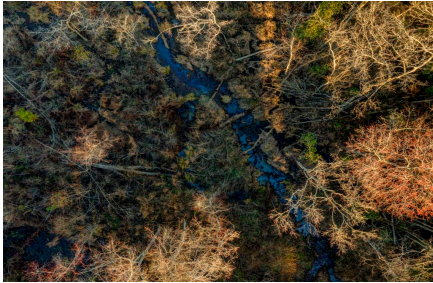

Recreational Homeplace in North Bulloch County

Published on Plantation Properties & Land Investments, LLC (<https://landandrivers.com>)

Aerial Map