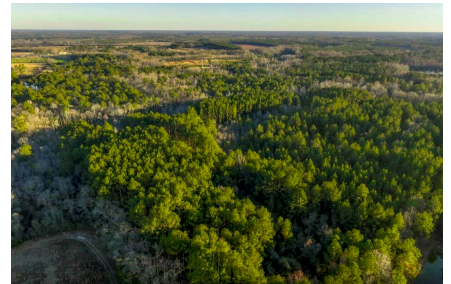

Recreational Homeplace in North Bulloch County

Published on Plantation Properties & Land Investments, LLC (<https://landandrivers.com>)

Aerial Map