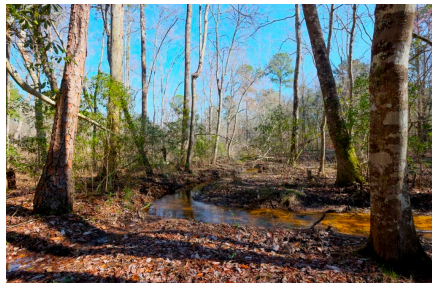

Recreational Homeplace in North Bulloch County

Published on Plantation Properties & Land Investments, LLC (<https://landandrivers.com>)

Street/Address: 0 Maria Sorrell Road

City: Statesboro

State: Georgia

Zip code: 30461

County: bulloch

Acreage: 57

Per Acre Price: $0.00

Phone Number: 478.972.9189

Email: cade@landandrivers.com

Google Maps link: [View Larger Map](#)