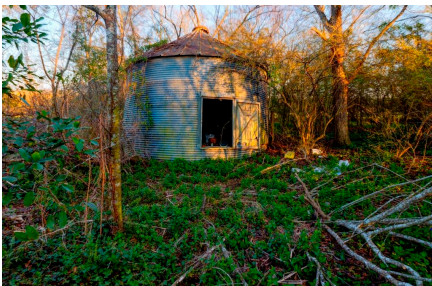

Five Chop Farm

Published on Plantation Properties & Land Investments, LLC (<https://landanddrivers.com>)