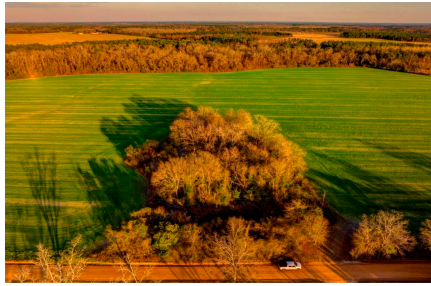

Five Chop Farm

Published on Plantation Properties & Land Investments, LLC (<https://landanddrivers.com>)