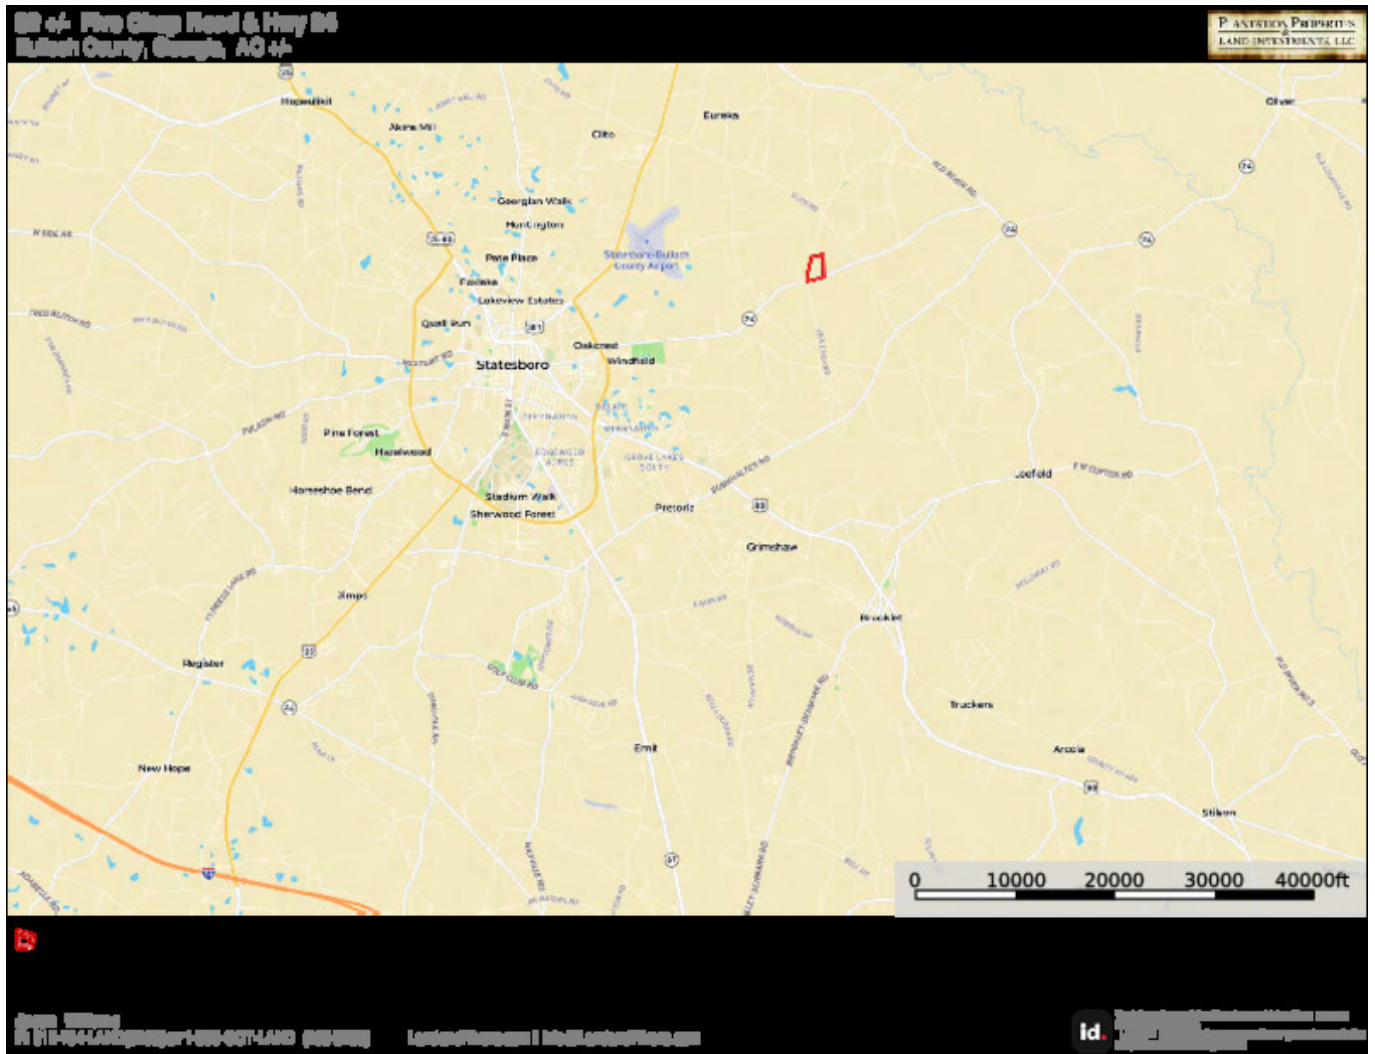

## Five Chop Farm

Five Chop Farm is 82± acres northeast of Statesboro, GA on Five Chop Rd. & Hwy 24. This farm features 57± acres of cultivated land with the remainder being natural pine and hardwoods, along the entire eastern property line. Ideal property if you are looking for a new place to farm, build a home, or potential development. Located just 5 miles from Statesboro, 1 hour from Savannah, and 1.5 hours from Augusta. Call us today to schedule a showing. 912.764.LAND(5263)

## Aerial Map

## Location Map