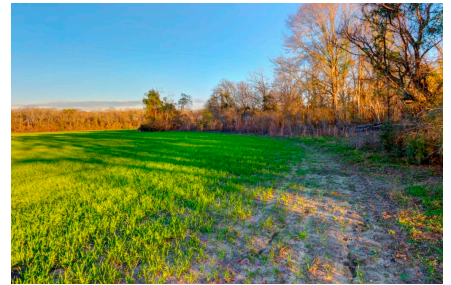

Five Chop Farm

Published on Plantation Properties & Land Investments, LLC (<https://landanddrivers.com>)