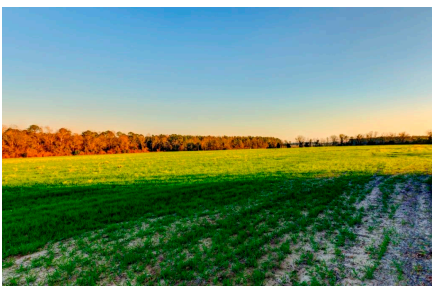

Five Chop Farm

Published on Plantation Properties & Land Investments, LLC (<https://landanddrivers.com>)