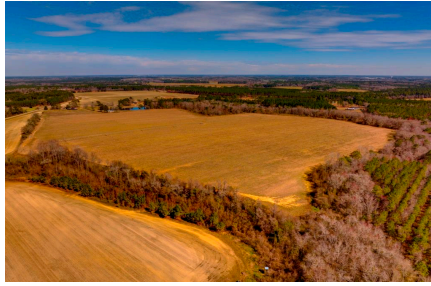

Kennedy Bridge Farm

Published on Plantation Properties & Land Investments, LLC (<https://landandrivers.com>)

Aerial Map