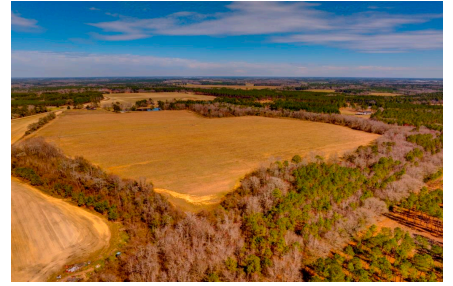

Kennedy Bridge Farm

Published on Plantation Properties & Land Investments, LLC (<https://landandrivers.com>)

Aerial Map