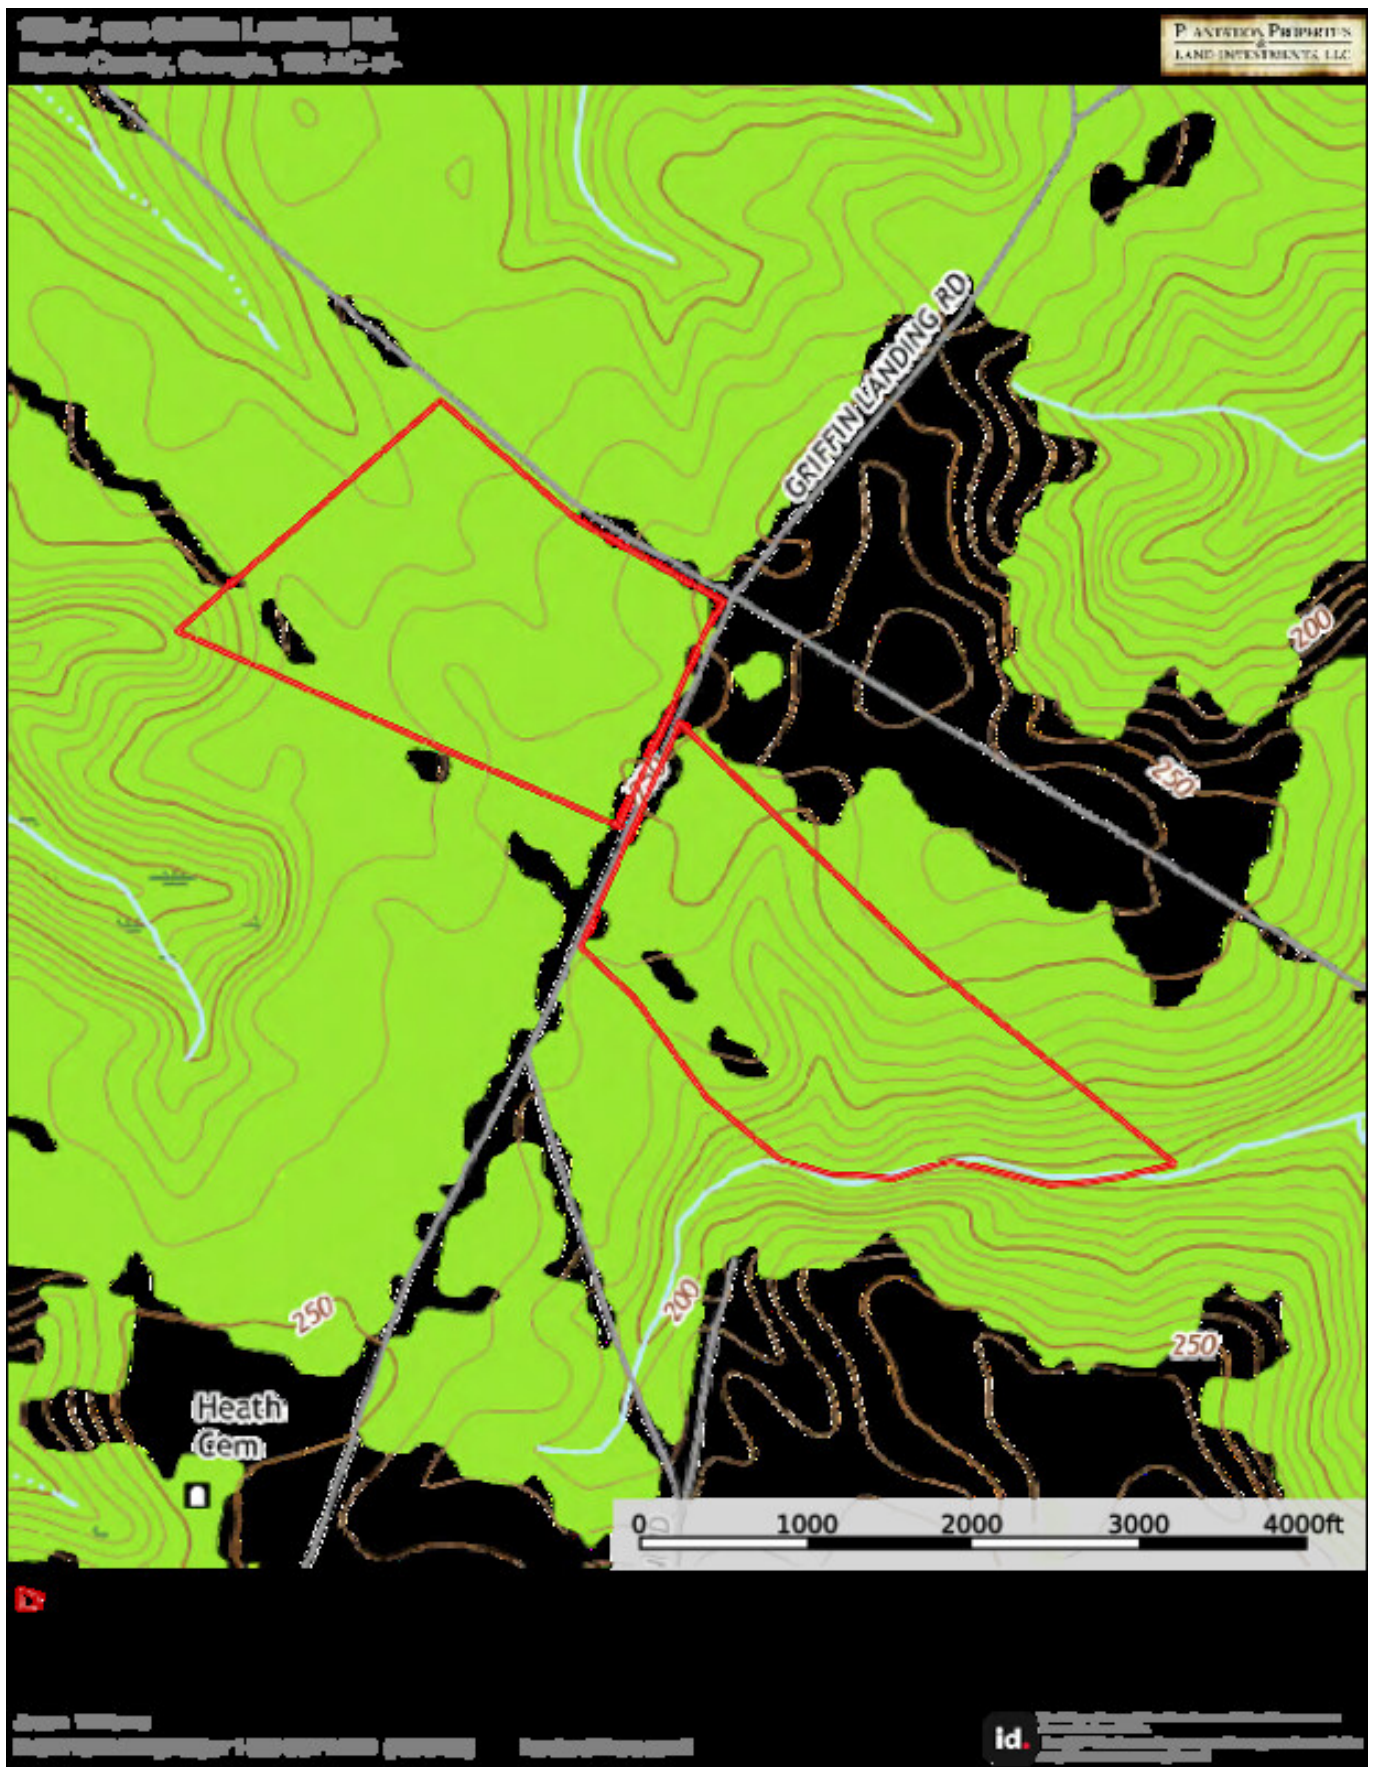

Griffin Landing Timber

- Griffin Landing Timber is 183± acres in the eastern part of Burke County, close to the Georgia/South Carolina state line and close to Plant Vogtle. In addition to being a great timber investment tract, this property is also an excellent hunting and recreational tract. It features Longleaf and Loblolly pine plantation of varying ages, a mixture of mature pine and hardwoods, Little Beaverdam Creek frontage, lots of road frontage, and it's less than 2 miles from the Savannah River. The property sits on both sides of Griffin Landing Rd., with almost 1,500 feet of paved road frontage on both sides.
-
- The portion of the property on the west side of the road also has 2,000 feet of frontage along River Rd. This side of the property has a stand of planted pines at the front and another small stand on the back, with the remainder being a mixture of mature pine and hardwood.
-
- On the east side, a small stand of planted pines sits on the front of the property and Little Beaverdam Creek runs along the back property line, with a mixture of mature pine and hardwoods along the creek. The remainder of the east side is mostly young pine plantation.
-
- The timber on this tract is as follows:
 - -66± Acres Mixture of Mature Pine & Hardwoods
 - -32± Acres Longleaf Planted Pines (Approx. 20 yrs old)
 - -5± Acres Loblolly Planted Pines (Approx. 16 yrs old)
 - -60± Acres Loblolly Planted Pines (Approx. 8 yrs old)
-
- Located 25 minutes east of Waynesboro, 30 minutes north of Sylvania, 45 minutes southeast of Augusta, and less than 2 hours from Columbia, SC. Call us today to schedule a time to view this property! 912.764.LAND(5263)
-

Aerial Map

Griffin Landing Timber

Published on Plantation Properties & Land Investments, LLC (<https://landanddrivers.com>)

Topo Map

Griffin Landing Timber

Published on Plantation Properties & Land Investments, LLC (<https://landanddrivers.com>)