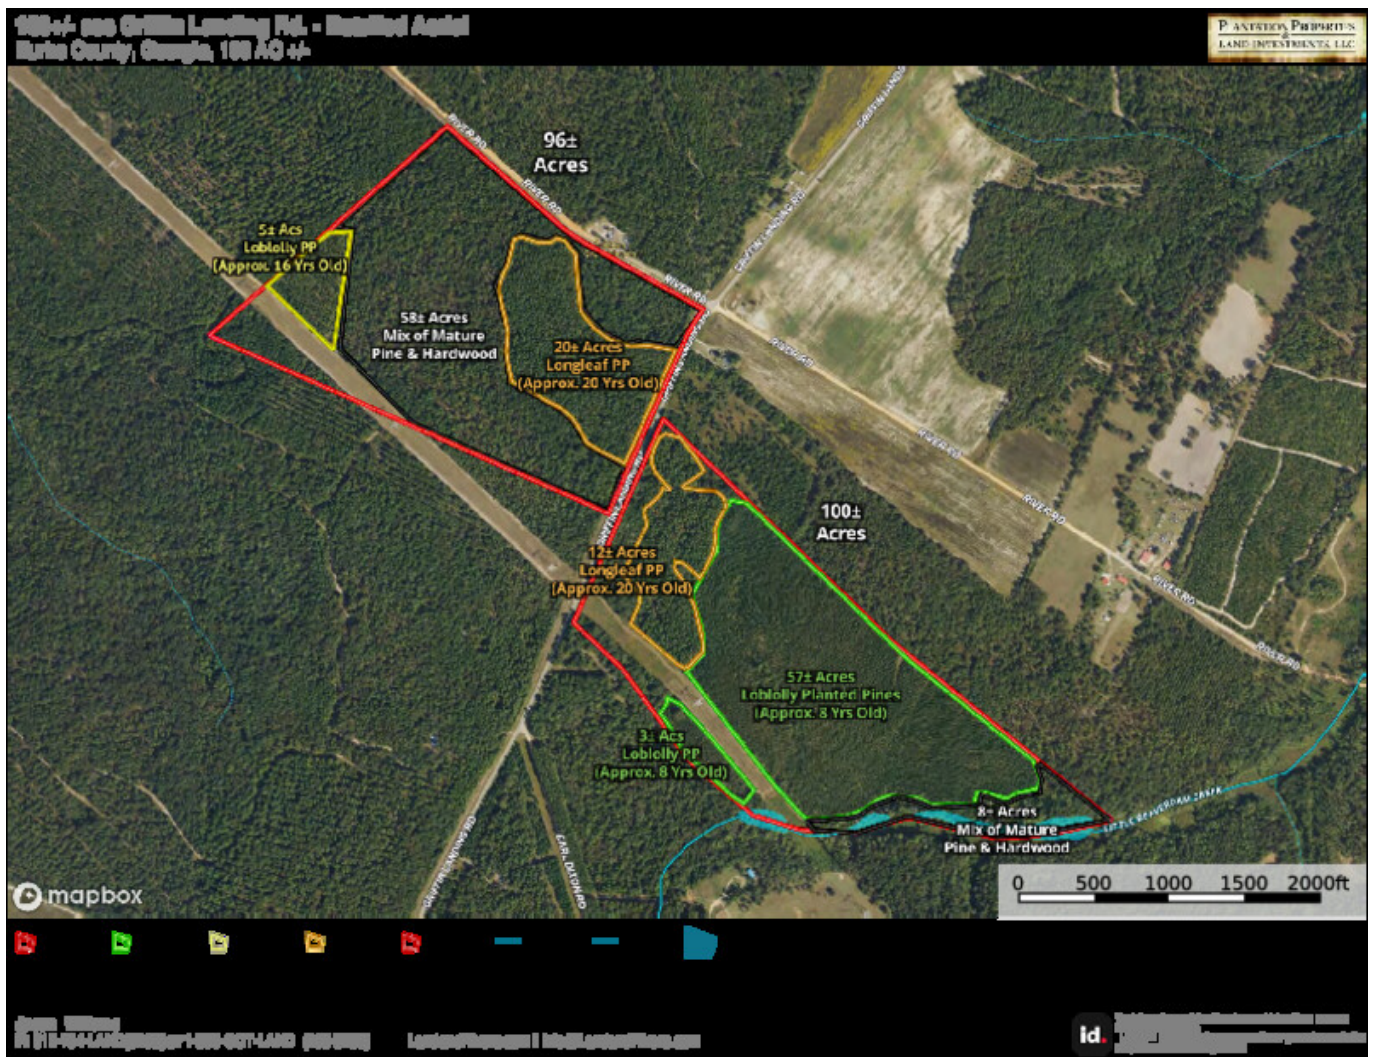

Griffin Landing Timber

Published on Plantation Properties & Land Investments, LLC (<https://landanddrivers.com>)

Source URL: <https://landanddrivers.com/property/griffin-landing-timber>