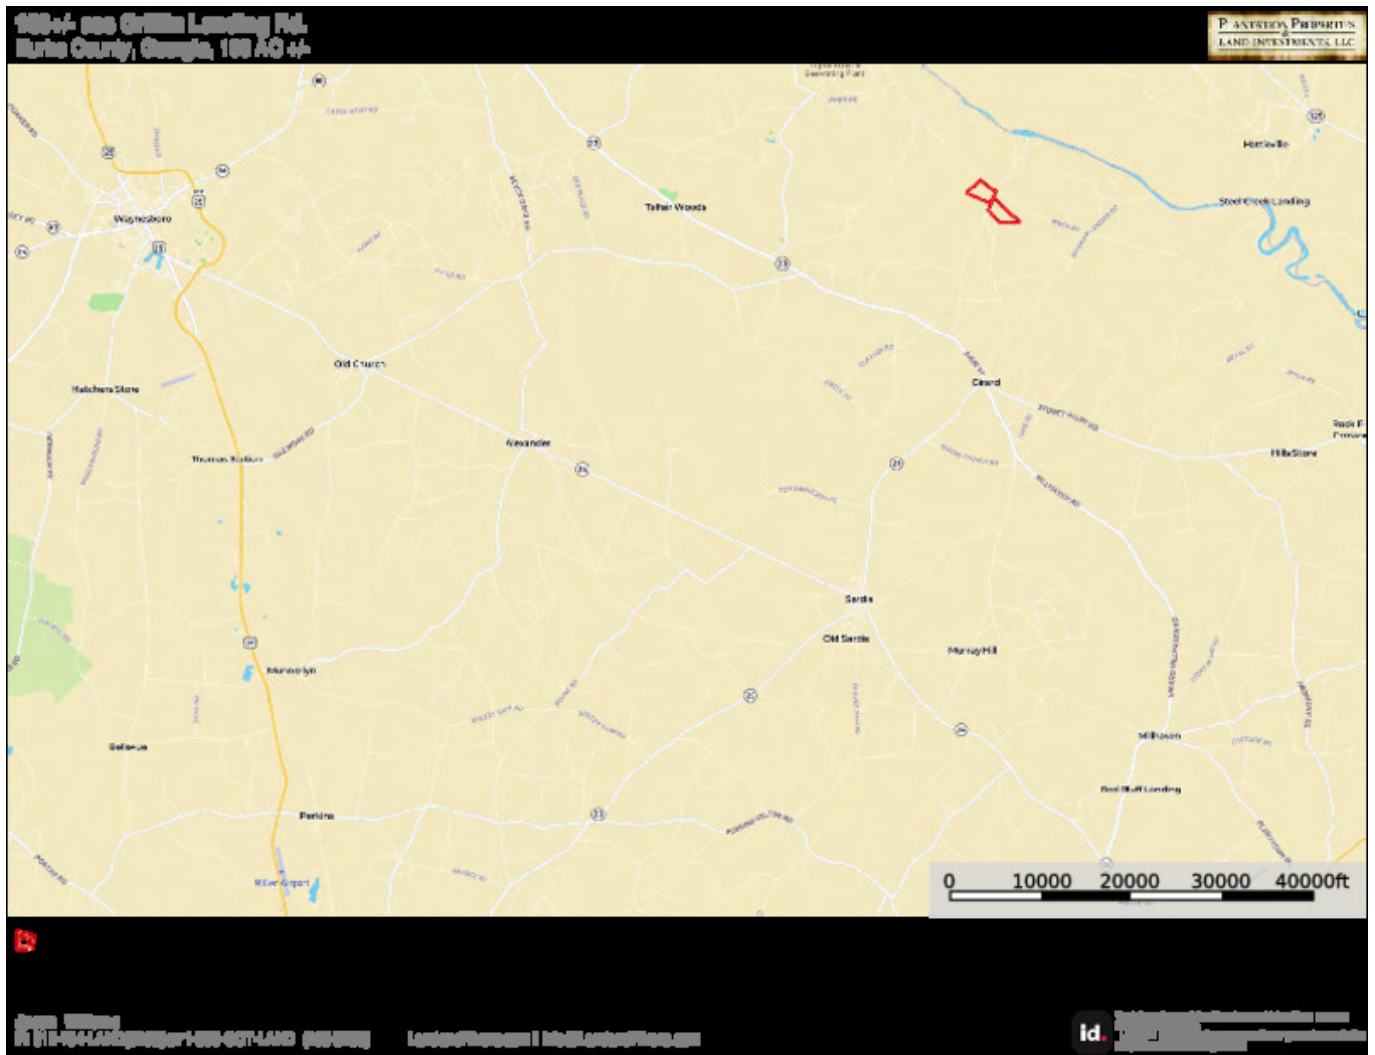

Griffin Landing Timber

- Griffin Landing Timber is 183± acres in the eastern part of Burke County, close to the Georgia/South Carolina state line and close to Plant Vogtle. In addition to being a great timber investment tract, this property is also an excellent hunting and recreational tract. It features Longleaf and Loblolly pine plantation of varying ages, a mixture of mature pine and hardwoods, Little Beaverdam Creek frontage, lots of road frontage, and it's less than 2 miles from the Savannah River. The property sits on both sides of Griffin Landing Rd., with almost 1,500 feet of paved road frontage on both sides.
-
- The portion of the property on the west side of the road also has 2,000 feet of frontage along River Rd. This side of the property has a stand of planted pines at the front and another small stand on the back, with the remainder being a mixture of mature pine and hardwood.
-
- On the east side, a small stand of planted pines sits on the front of the property and Little Beaverdam Creek runs along the back property line, with a mixture of mature pine and hardwoods along the creek. The remainder of the east side is mostly young pine plantation.
-
- The timber on this tract is as follows:
 - -66± Acres Mixture of Mature Pine & Hardwoods
 - -32± Acres Longleaf Planted Pines (Approx. 20 yrs old)
 - -5± Acres Loblolly Planted Pines (Approx. 16 yrs old)
 - -60± Acres Loblolly Planted Pines (Approx. 8 yrs old)
-
- Located 25 minutes east of Waynesboro, 30 minutes north of Sylvania, 45 minutes southeast of Augusta, and less than 2 hours from Columbia, SC. Call us today to schedule a time to view this property! 912.764.LAND(5263)
-

Aerial Map

Griffin Landing Timber

Published on Plantation Properties & Land Investments, LLC (<https://landanddrivers.com>)

Topo Map

Griffin Landing Timber

Published on Plantation Properties & Land Investments, LLC (<https://landanddrivers.com>)